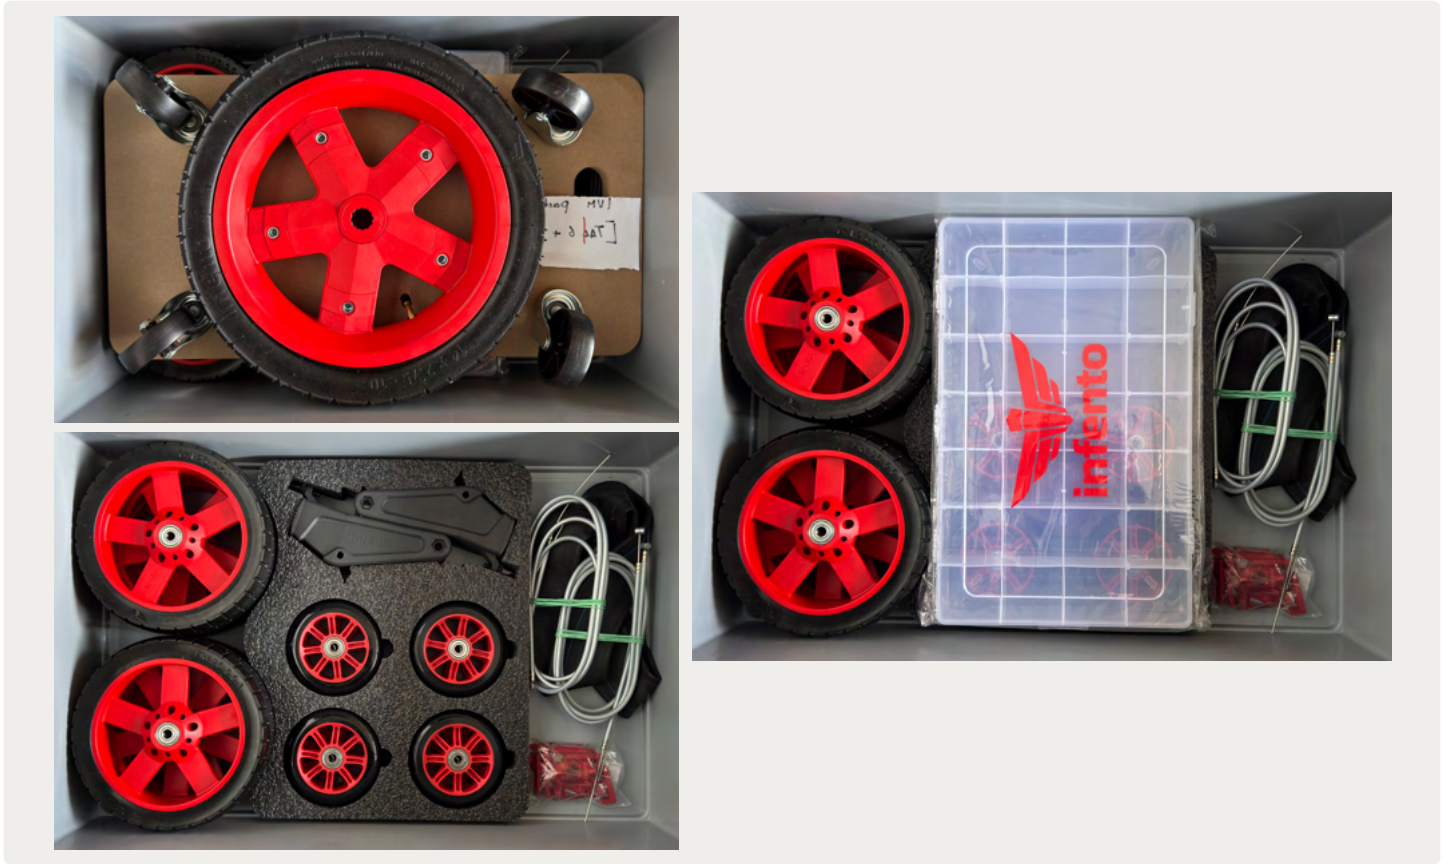

NEXUS KIT

PARTS LIST

Wheels

8x 4-inch Wheel

2x 7-inch Wheelhouse

6x 7-inch Wheel

1x 10-inch Rim

1x 14-inch Tire

2x 14-inch Inner Tube

1x Wheel Hub Driven

Braking Gear

Brake Cable Set :

2x 600 mm (outer)
710 mm (inner)

2x 1300 mm (outer)
1410 mm (inner)

Accessories

2x Trolley

1x Axle 180 mm

2x Axle 125 mm

4x Axle 55 mm

Accessories

2x Name logo

Profiles

4x 320 mm

Connectors

 **2x** Brake 7-inch Wheel

 **1x** Brake Caliper

 **2x** Brake Lever

 **1x** Brake Caliper Holder

Box Cards

1x Box Card Set (1 to 6)

1x Assortment Box Card

Protection