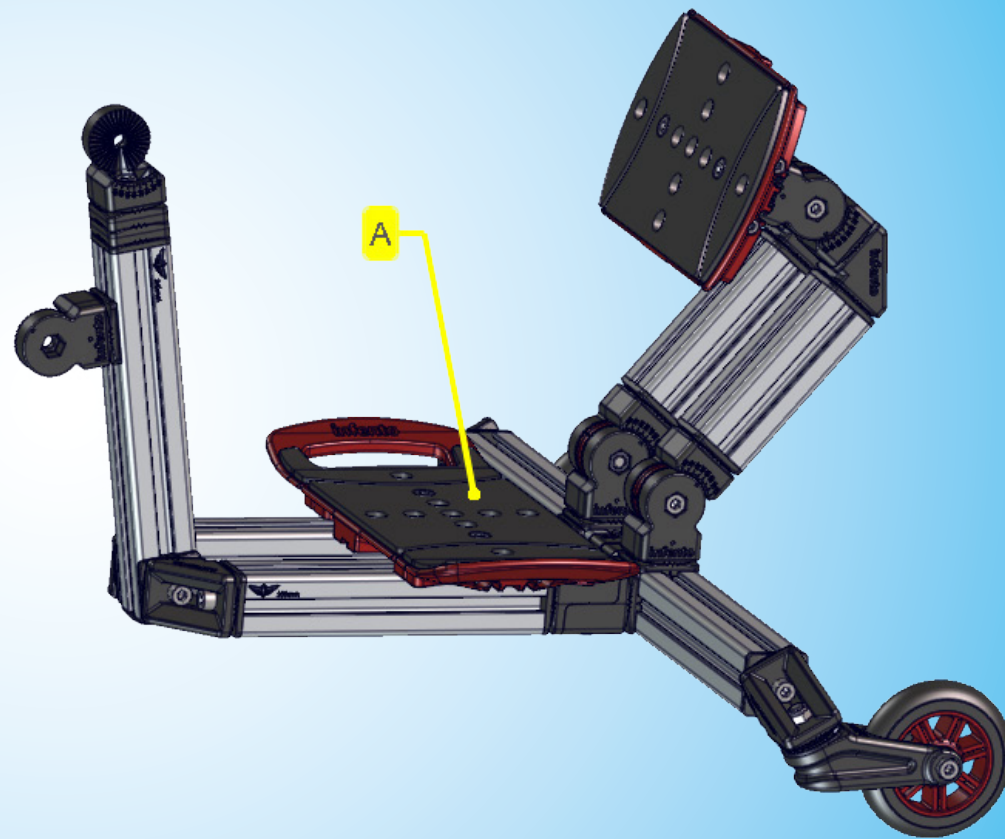

Age 4 - 8

37 kg | 81 lbs

97 cm - 130 cm
38 inch - 51 inch

LEVEL

2.5 h

WHIRL ^{G1}

Square nut M6

LockBolt_M6x50

Bolt_M8x25

Bolt_M8x25

Bolt_M8x20

10°

Bolt_M8x20

Bolt_M8x20

32 mm

Bolt_M8x25