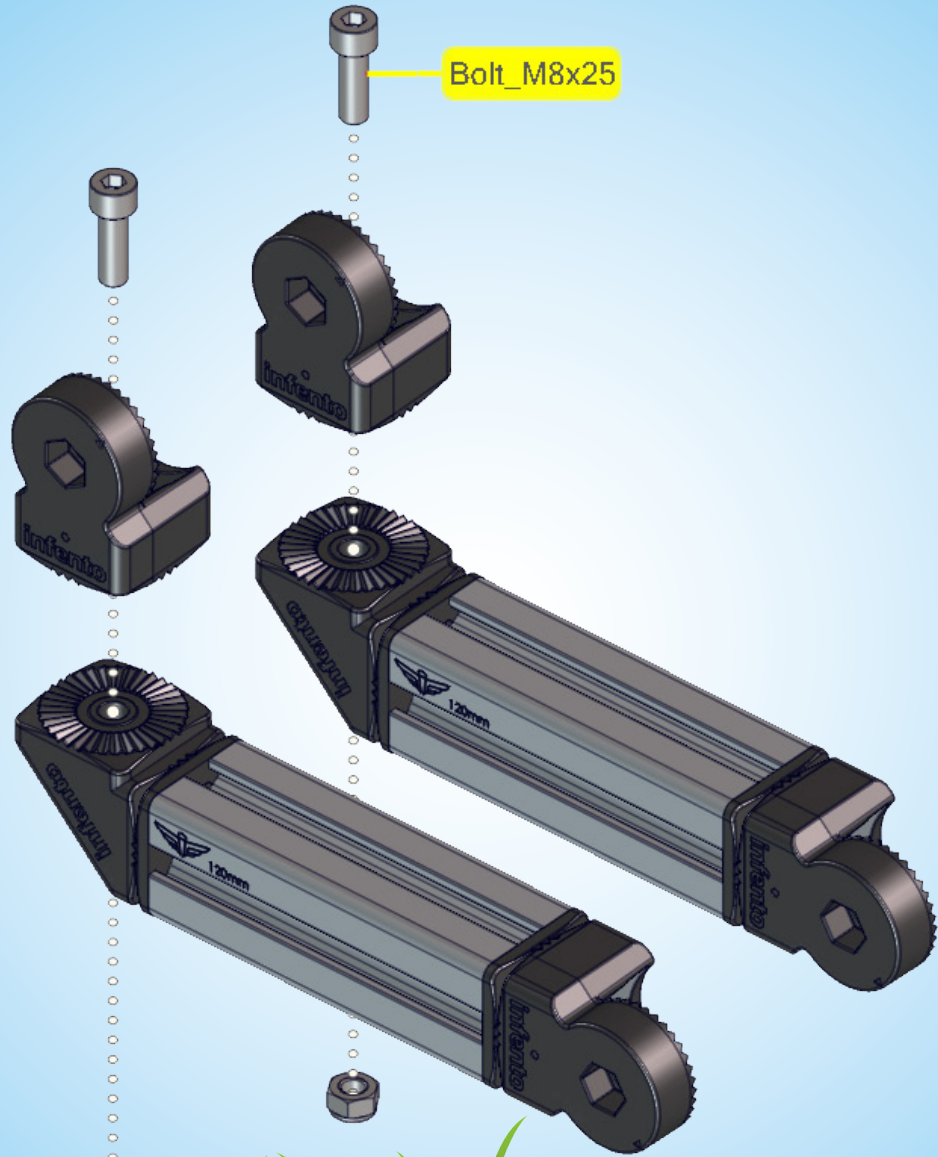

Age 4 - 8

37 kg | 81 lbs

97 cm - 130 cm
38 inch - 51 inch

LEVEL

2.5 h

WHIRL ^{G1}

Square nut M6

LockBolt_M6x50

Bolt_M8x25

Bolt_M8x25

Bolt_M8x20

10°

Bolt_M8x20

Bolt_M8x20

32 mm

Bolt_M8x25

Locknut M8

Bolt_M8x30

Locknut M8

Bolt_M8x20

89 mm

Bolt_M8x20

Bolt_M8x20

Bolt_M8x40

Bolt_M8x25

Bolt_M8x25

B.12

Crank Right

Axle_180mm

Bolt_M8x12 Countersunk

1

2