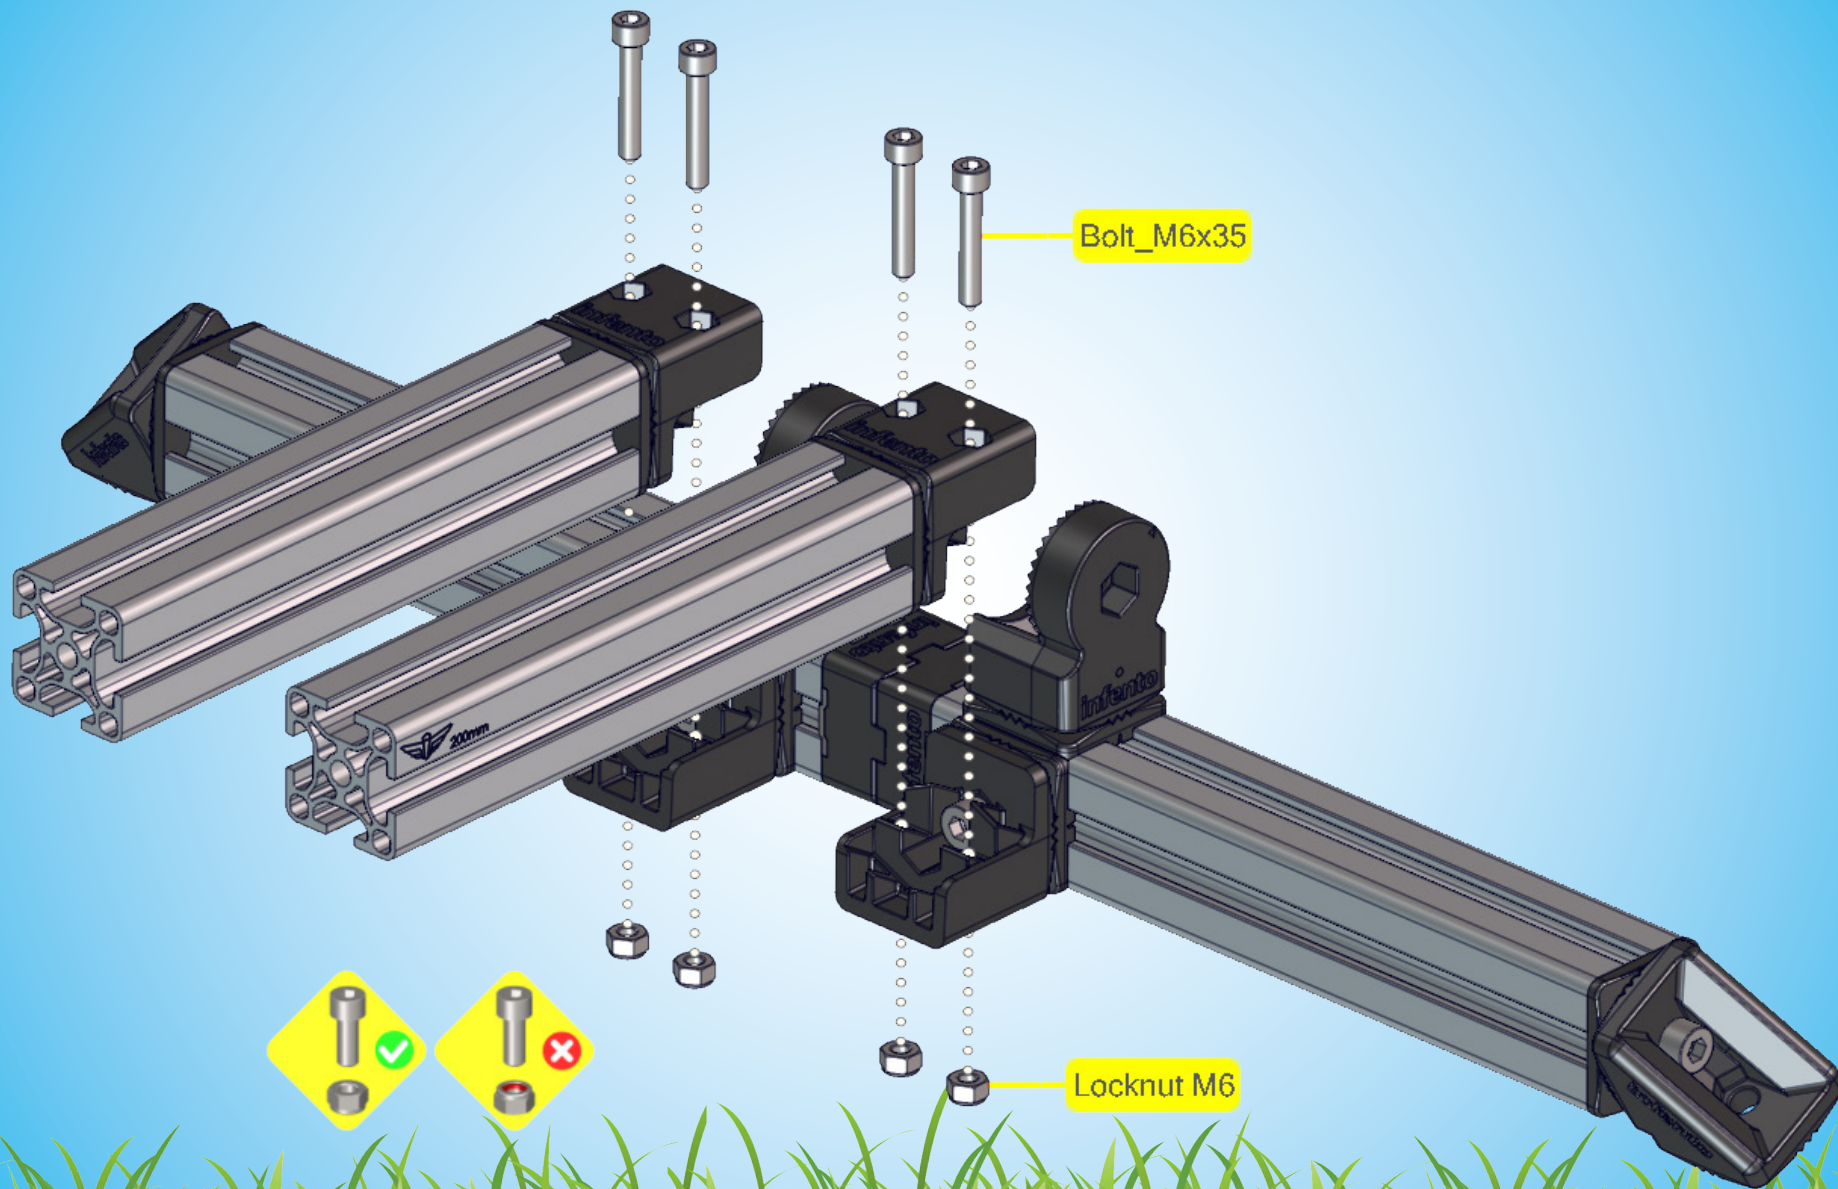

Age 4 - 8

37 kg | 81 lbs

97 cm - 130 cm
38 inch - 51 inch

LEVEL

2.5 h

WHIRL ^{G1}

Square nut M6

LockBolt_M6x50

Bolt_M8x25

Bolt_M8x25

Bolt_M8x20

10°

Bolt_M8x20

Bolt_M8x20

32 mm

Bolt_M8x25

Locknut M8

Bolt_M8x30

Locknut M8

Bolt_M8x20

89 mm

Bolt_M8x20

Bolt_M8x20

Bolt_M8x40