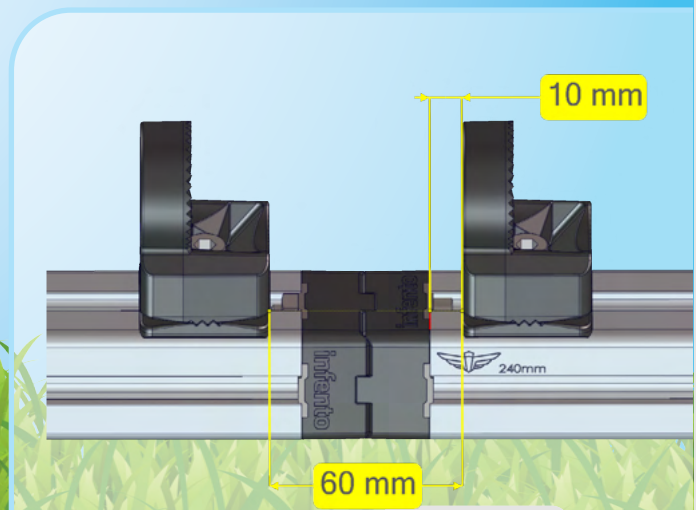

Age 4 - 8

37 kg | 81 lbs

97 cm - 130 cm
38 inch - 51 inch

LEVEL

2.5 h

WHIRL ^{G1}

Square nut M6

LockBolt_M6x50

Bolt_M8x25

Bolt_M8x25

Bolt_M8x20

10°

Bolt_M8x20

Bolt_M8x20

32 mm

Bolt_M8x25