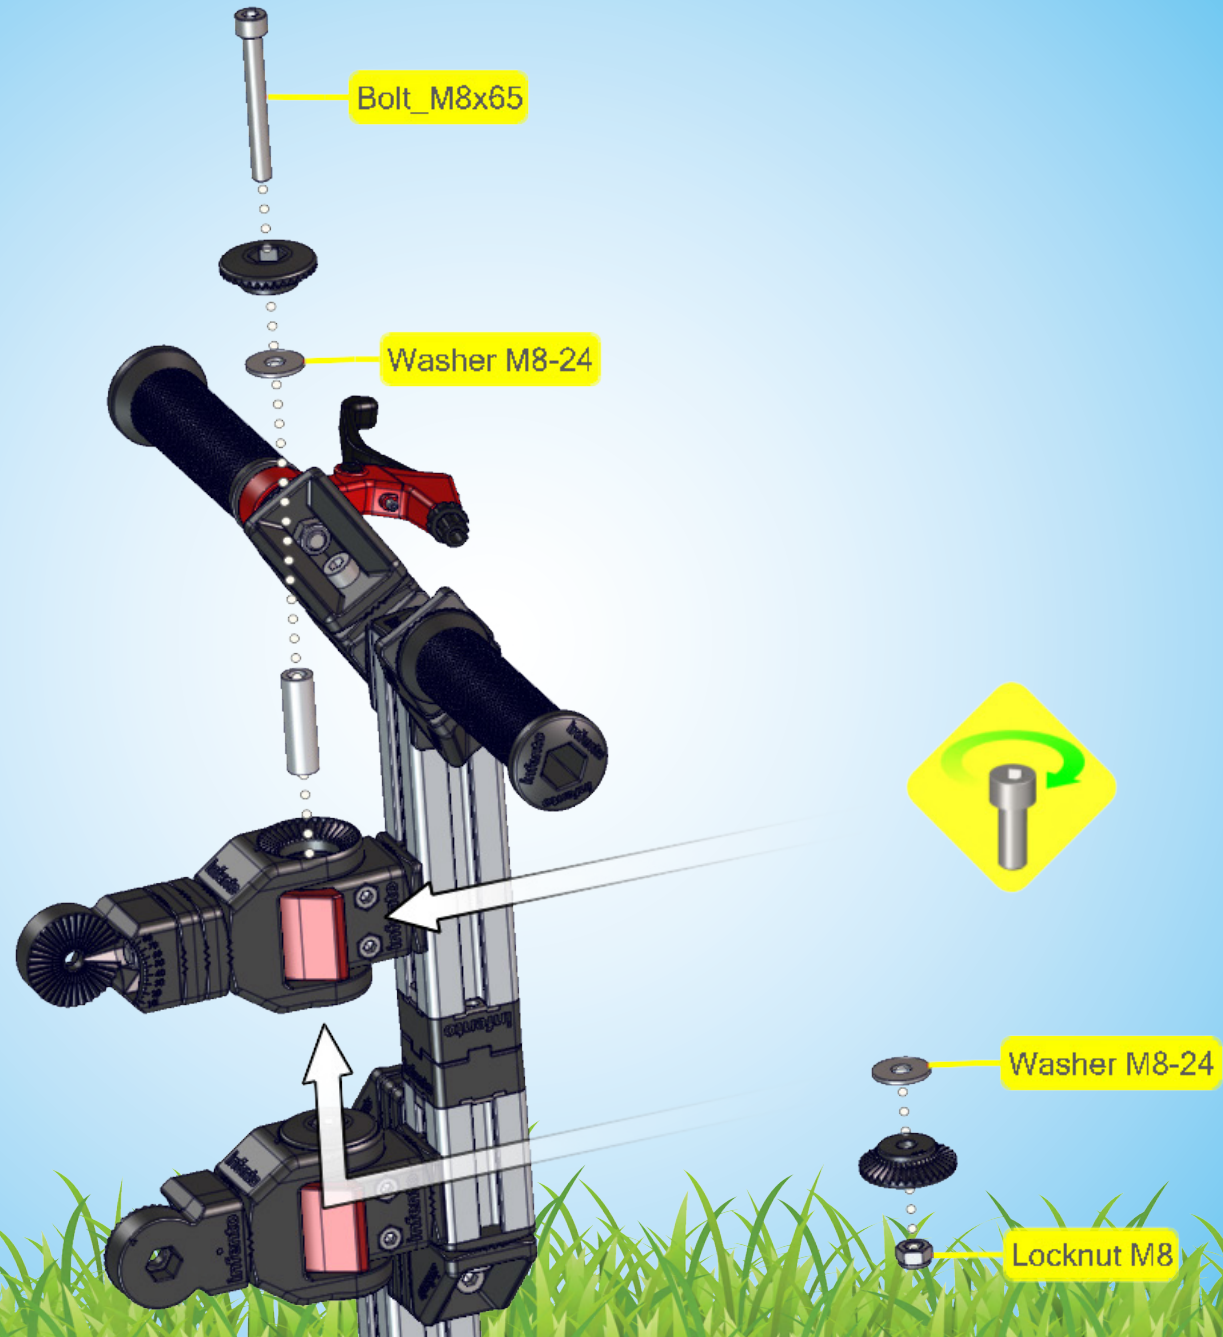

Bolt_M8x25

Bolt_M8x25

B.12

Crank Right

Axle_180mm

Bolt_M8x12 Countersunk

1

2