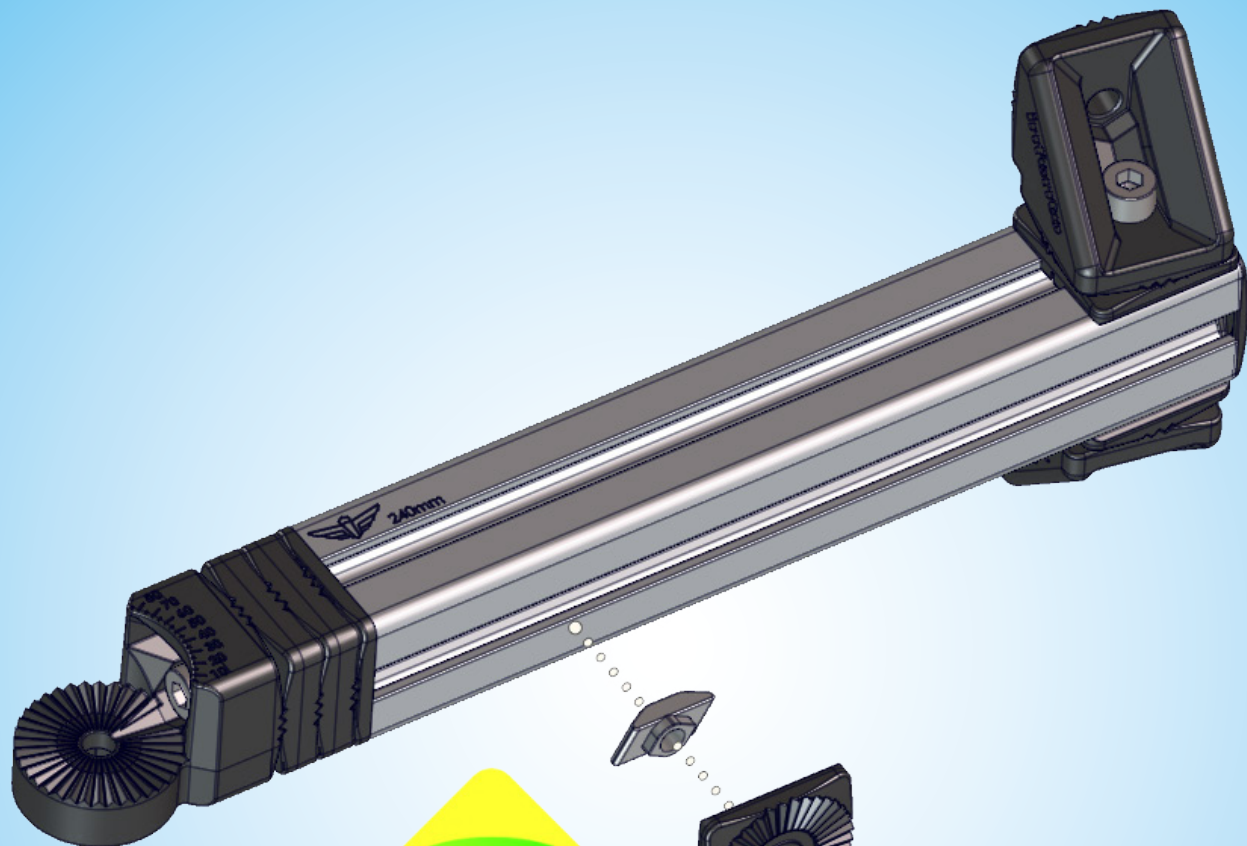

Bolt_M8x20