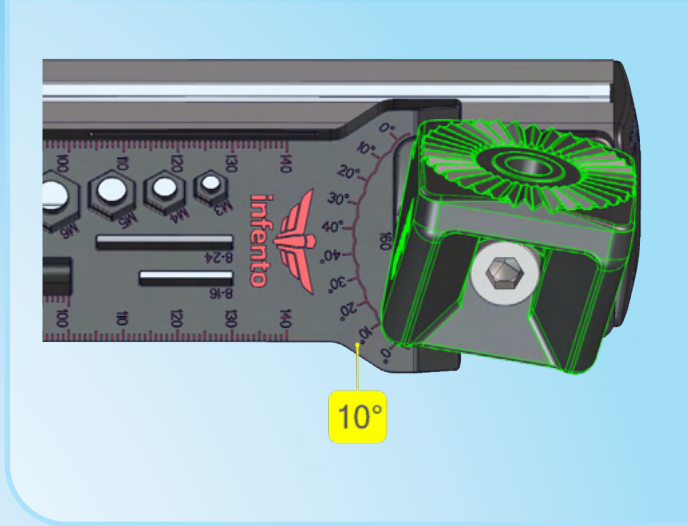

Age 4 - 8

37 kg | 81 lbs

97 cm - 130 cm
38 inch - 51 inch

LEVEL

2.5 h

WHIRL ^{G1}

Square nut M6

LockBolt_M6x50

Bolt_M8x25

Bolt_M8x25

Bolt_M8x20

10°

Bolt_M8x20

Bolt_M8x20

32 mm

Bolt_M8x25