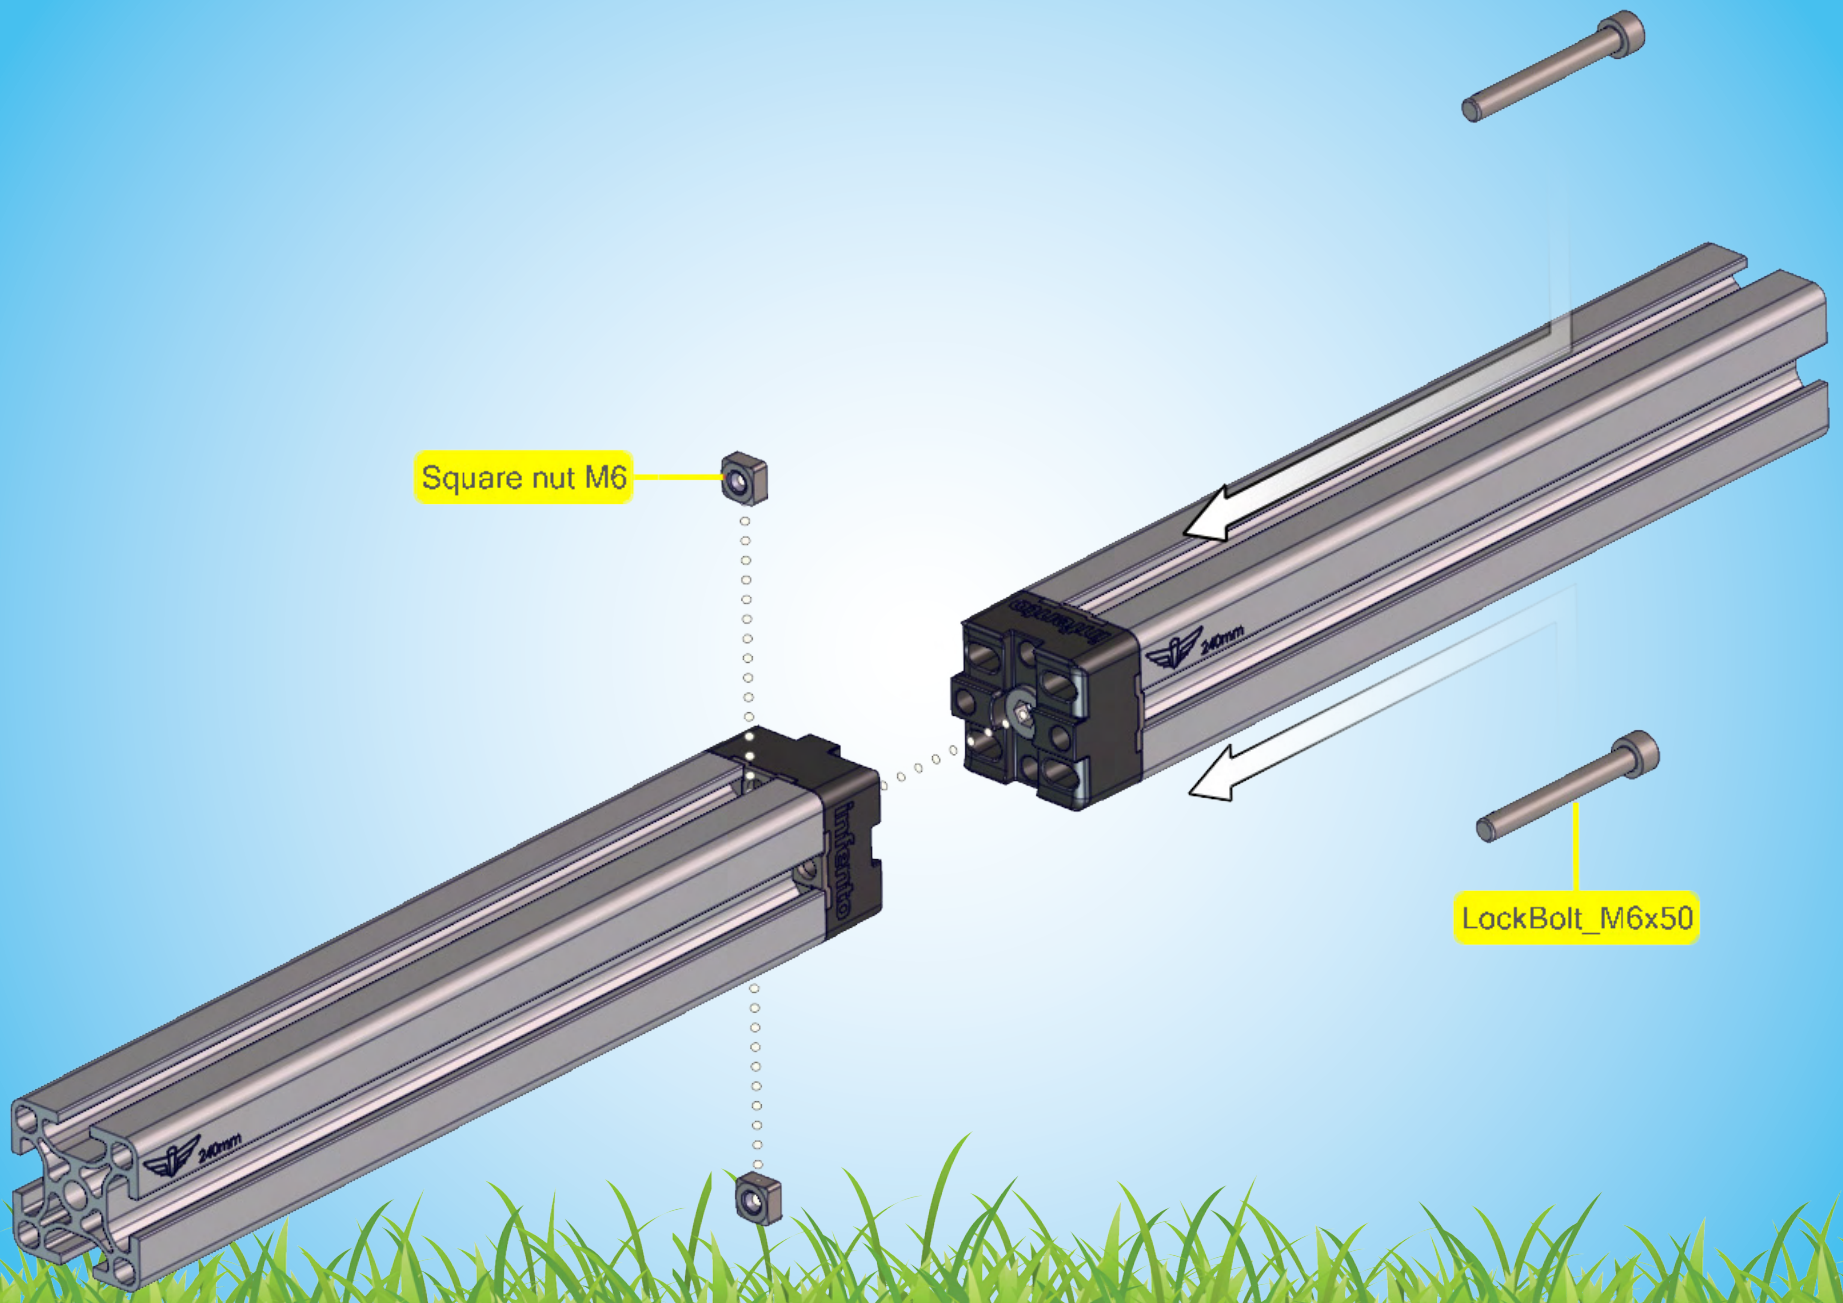

Age 4 - 8

37 kg | 81 lbs

97 cm - 130 cm
38 inch - 51 inch

LEVEL

2.5 h

WHIRL ^{G1}

Square nut M6

LockBolt_M6x50

Bolt_M8x25

Bolt_M8x25

Bolt_M8x20

10°

Bolt_M8x20

Bolt_M8x20

32 mm

Bolt_M8x25