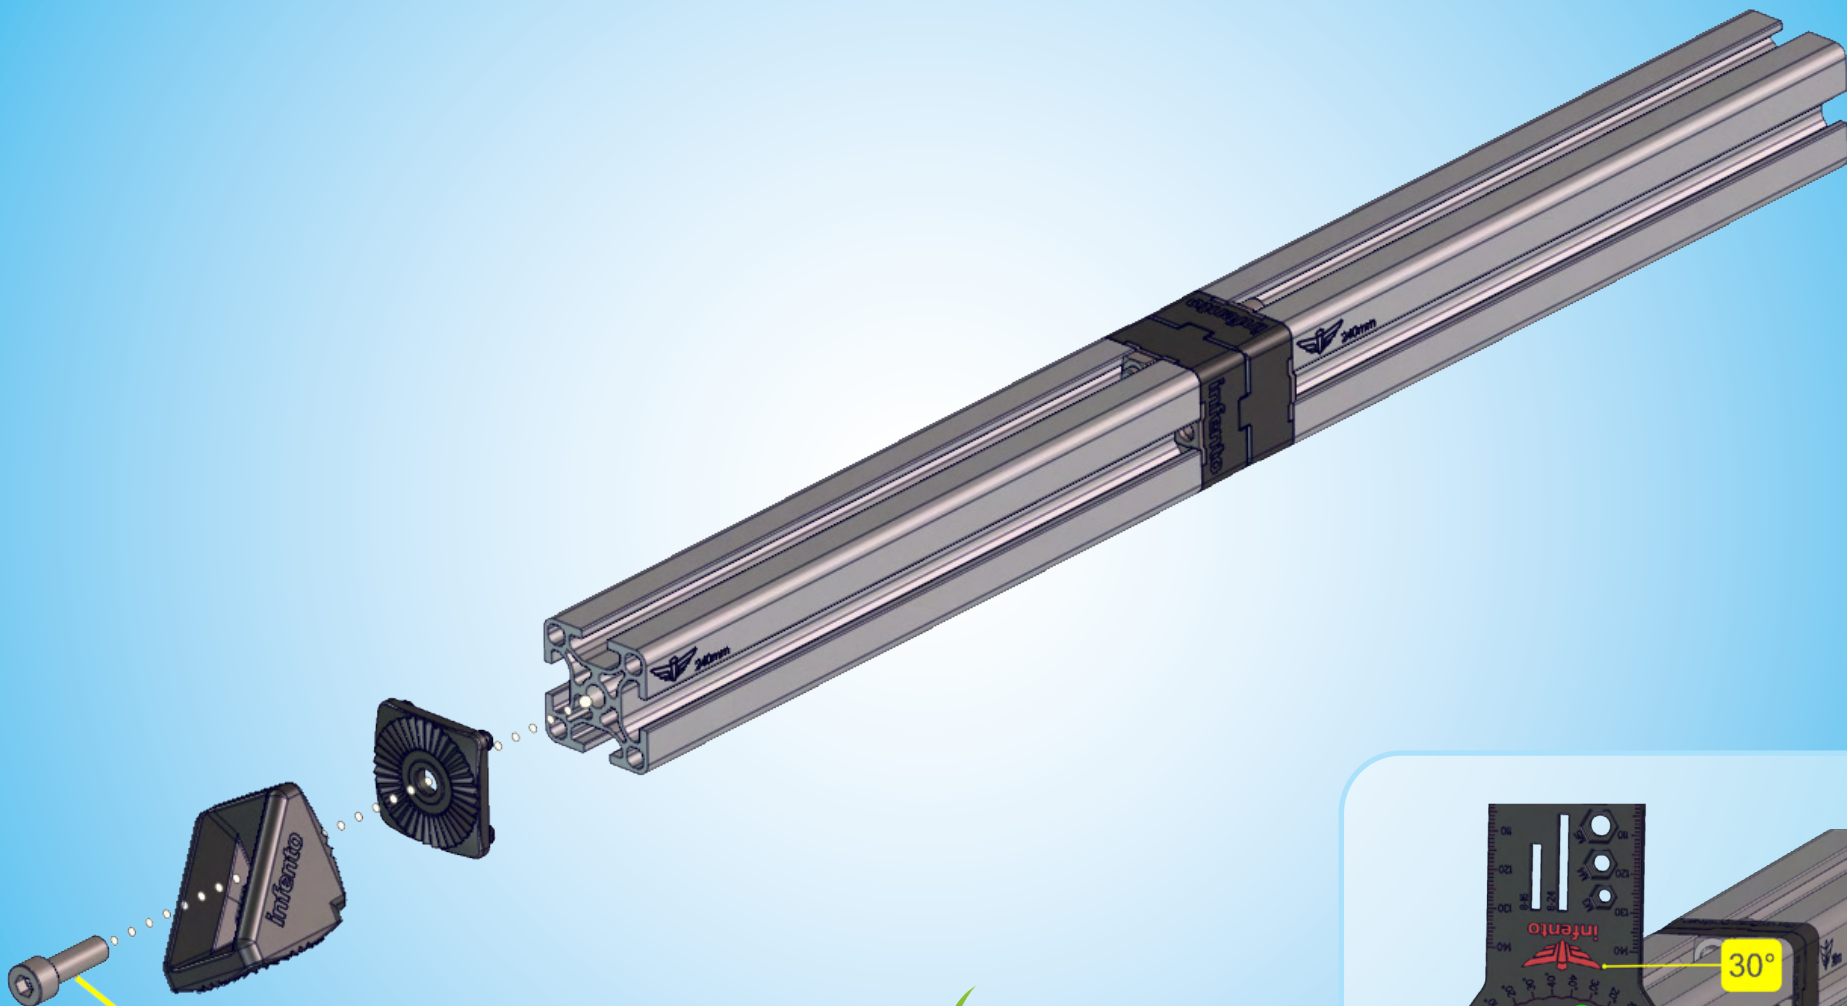

Age 4 - 8

37 kg | 81 lbs

97 cm - 130 cm
38 inch - 51 inch

LEVEL

2.5 h

WHIRL ^{G1}

Square nut M6

LockBolt_M6x50