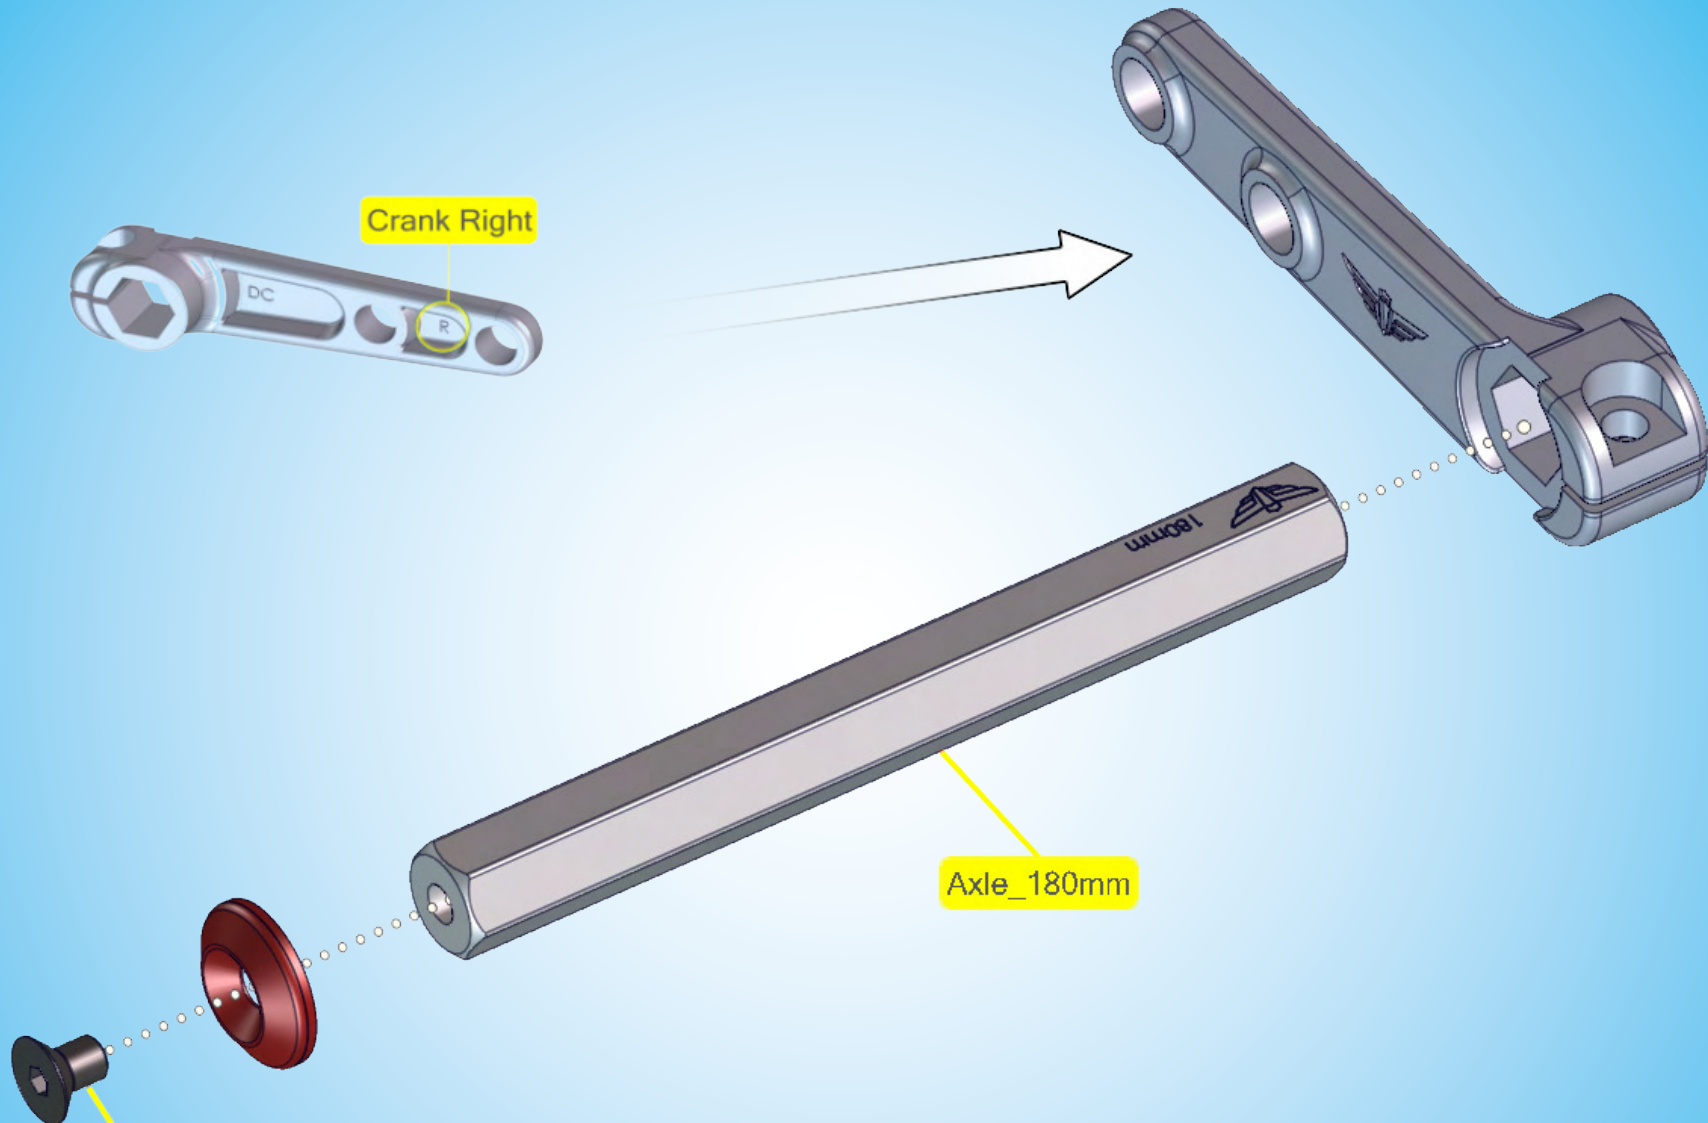

Bolt_M8x25

Bolt_M8x25

B.12

Crank Right

Axle_180mm

Bolt_M8x12 Countersunk

1

2