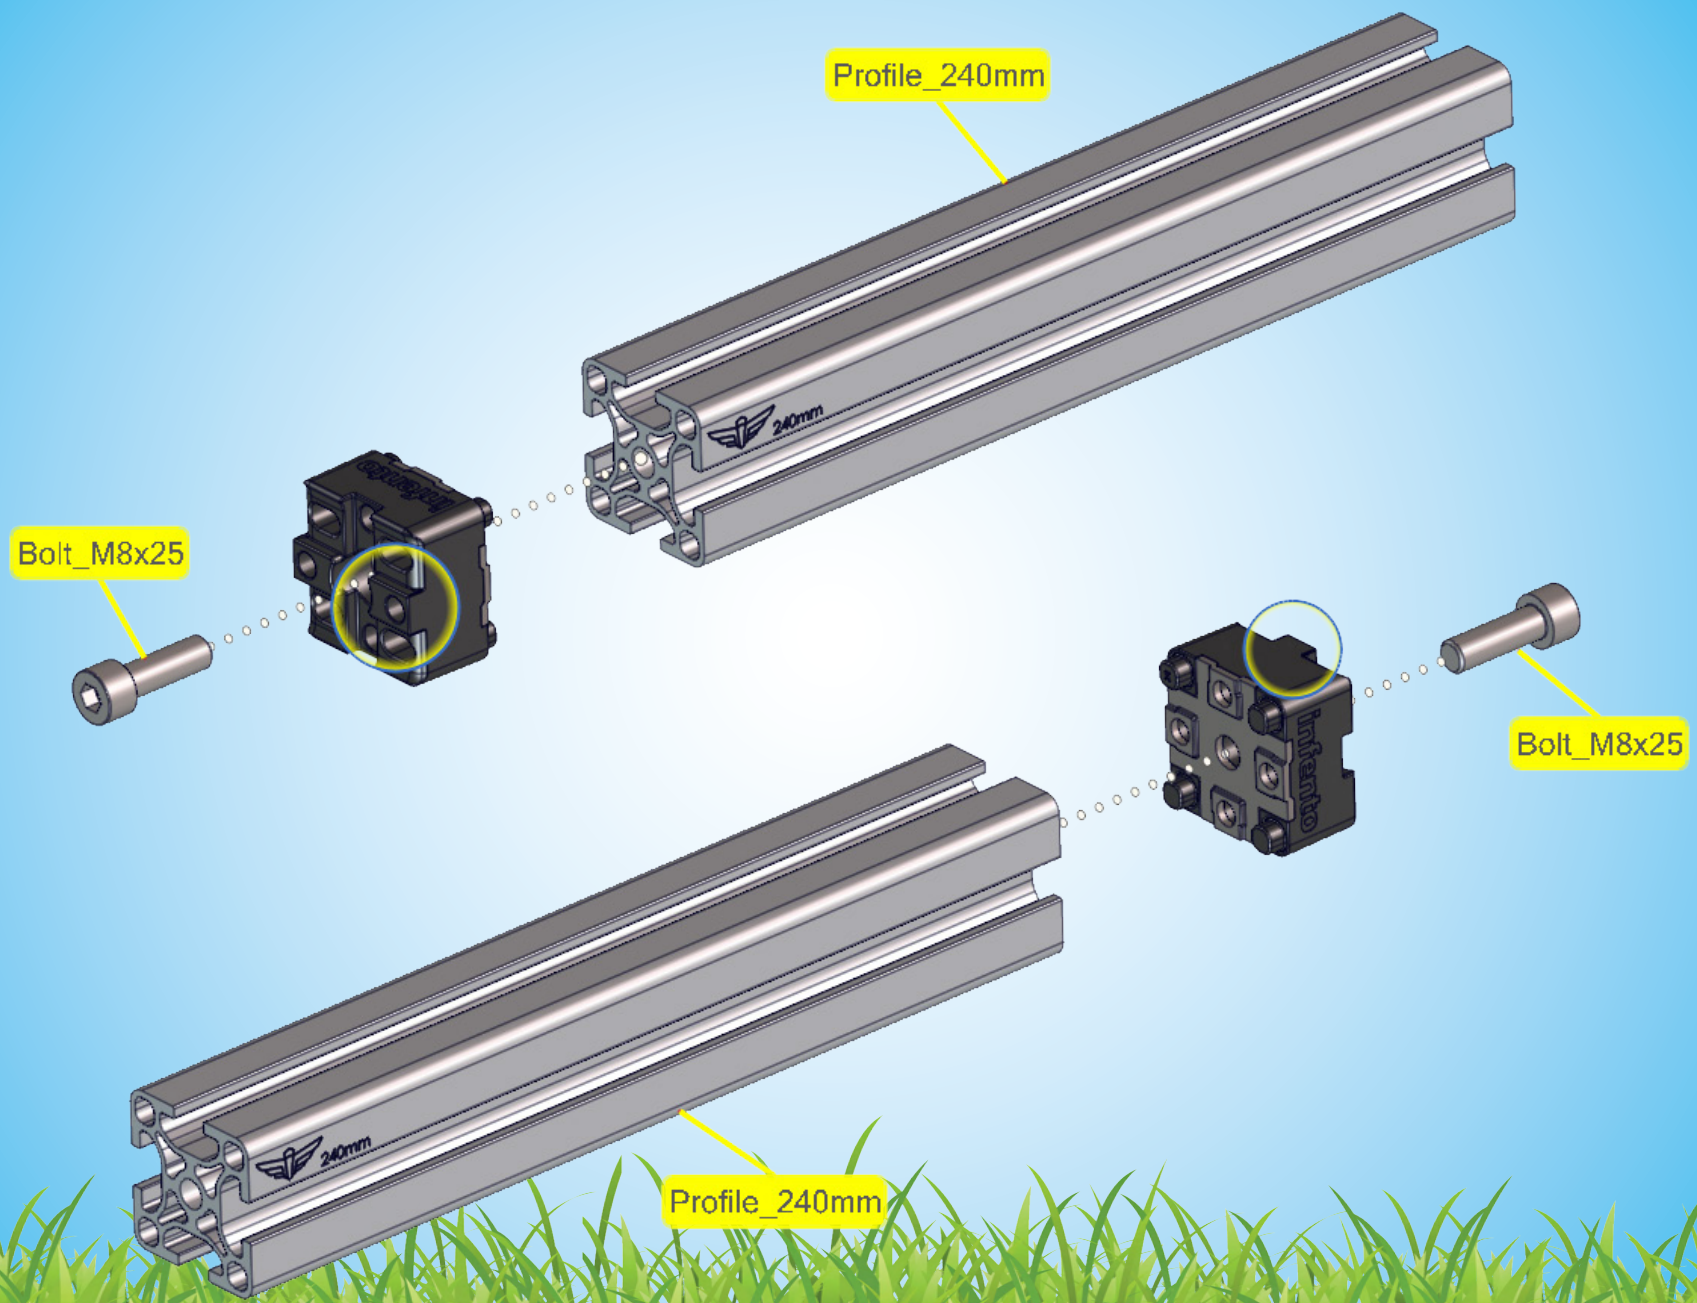

Age 4 - 8

37 kg | 81 lbs

97 cm - 130 cm
38 inch - 51 inch

LEVEL

2.5 h

WHIRL ^{G1}

Square nut M6

LockBolt_M6x50