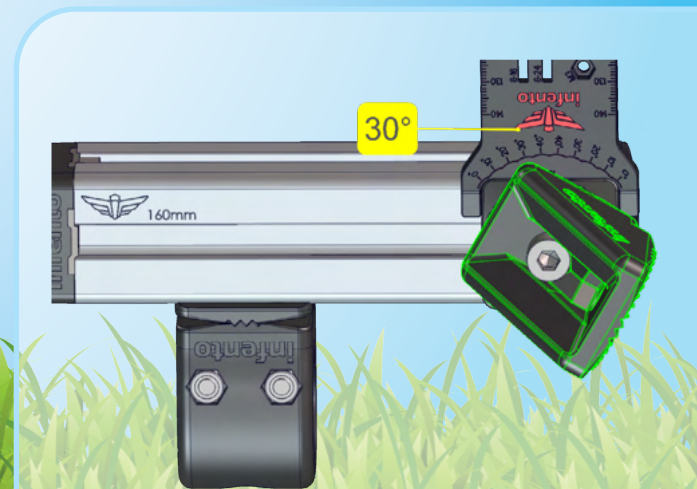

Bolt_M8x20