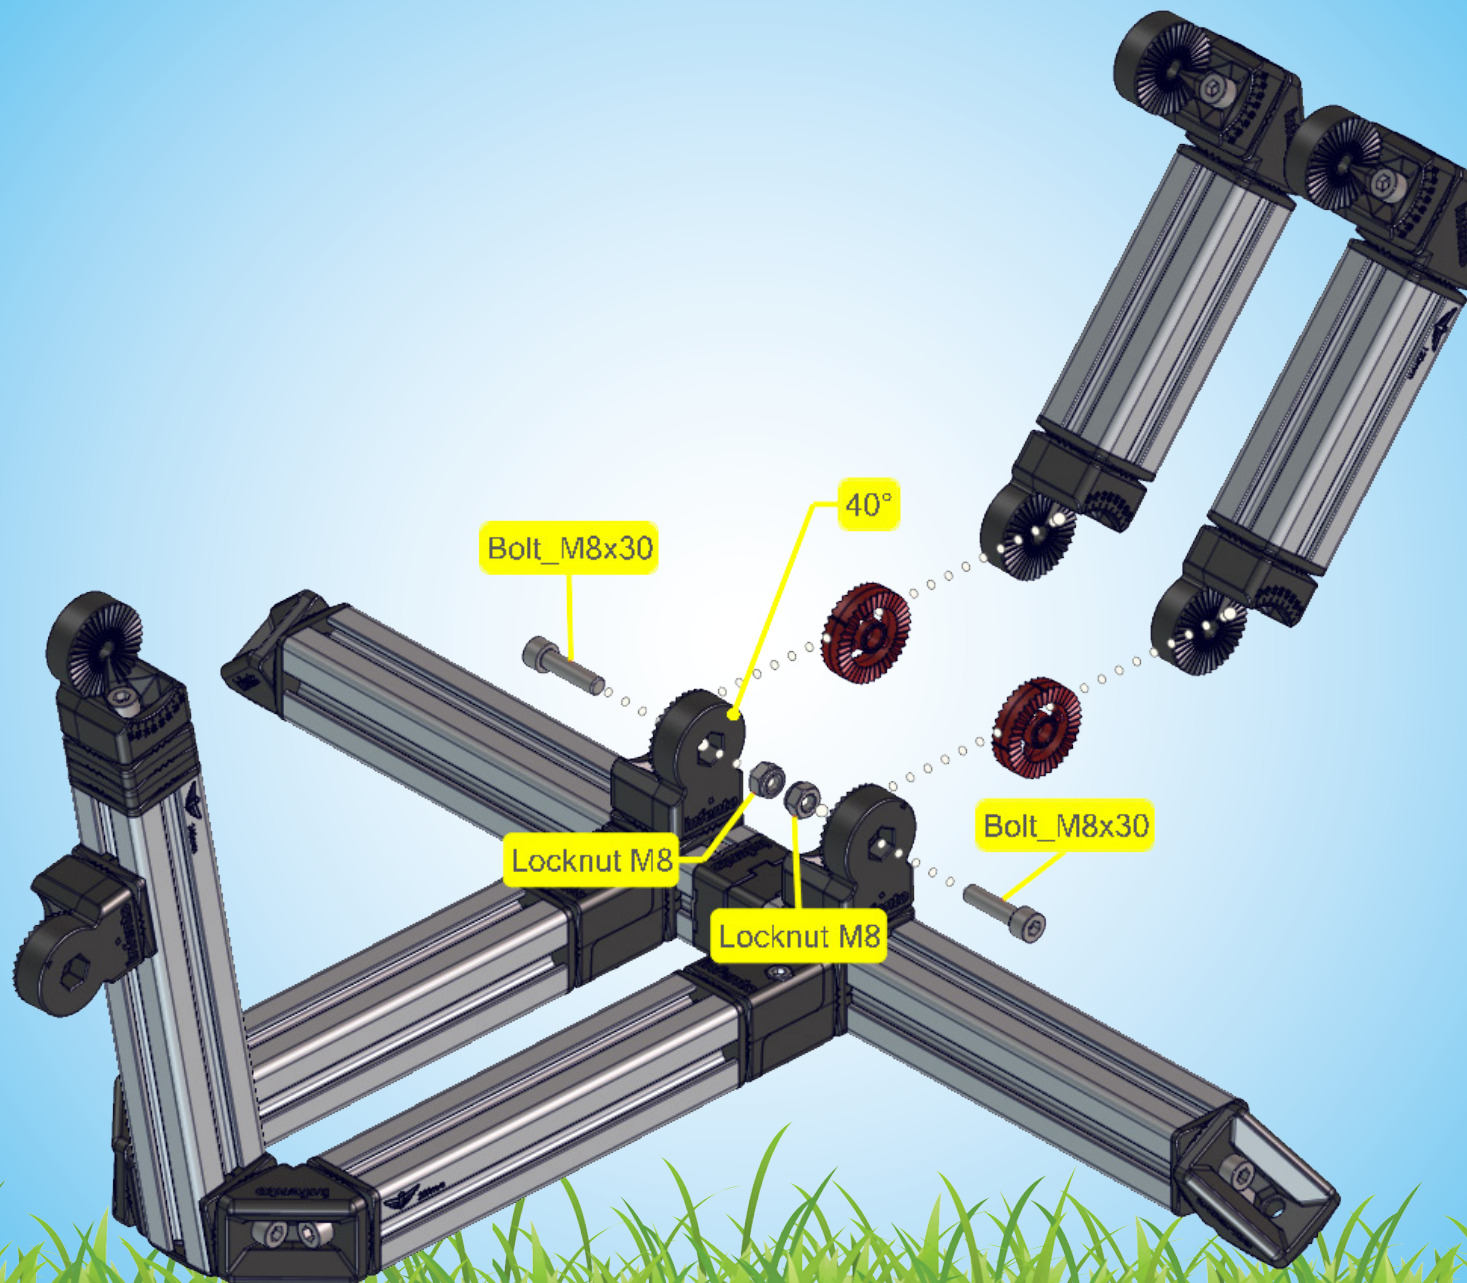

Age 4 - 8

37 kg | 81 lbs

97 cm - 130 cm
38 inch - 51 inch

LEVEL

2.5 h

WHIRL ^{G1}

Square nut M6

LockBolt_M6x50

Bolt_M8x25

Bolt_M8x25

Bolt_M8x20

10°

Bolt_M8x20

Bolt_M8x20

32 mm

Bolt_M8x25

Locknut M8

Bolt_M8x30

Locknut M8

Bolt_M8x20

89 mm

Bolt_M8x20

Bolt_M8x20

Bolt_M8x40