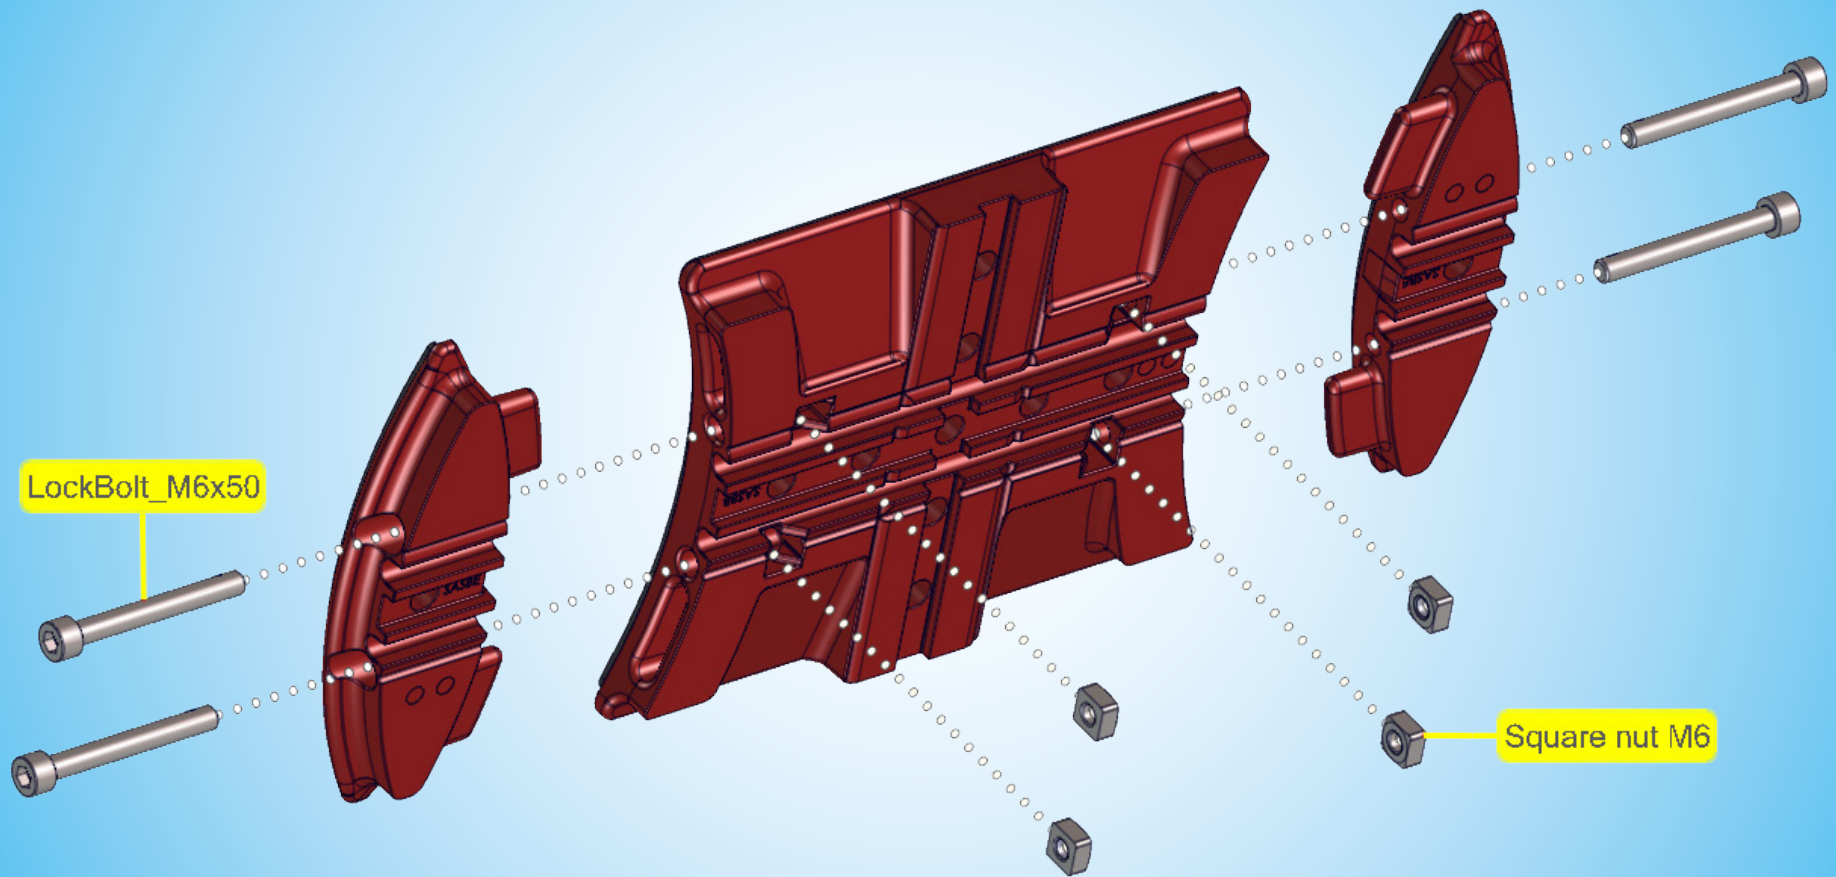

Age 4 - 8

37 kg | 81 lbs

97 cm - 130 cm
38 inch - 51 inch

LEVEL

2.5 h

WHIRL ^{G1}

Square nut M6

LockBolt_M6x50

Locknut M8

Bolt_M8x30

Locknut M8

Bolt_M8x20

89 mm

Bolt_M8x20

Bolt_M8x20

Bolt_M8x40