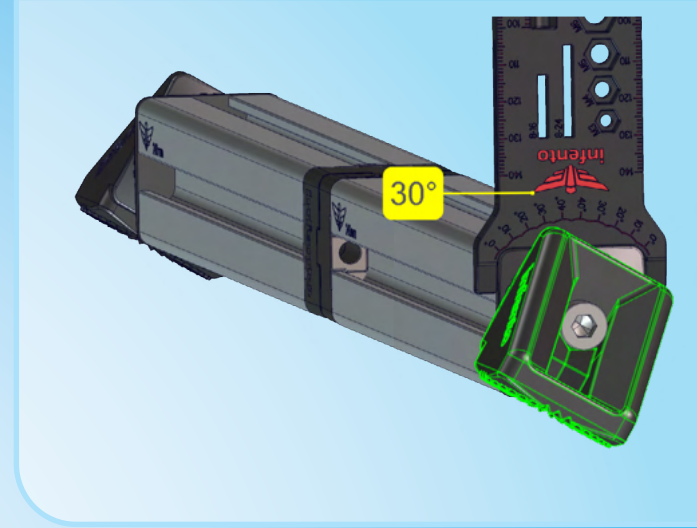

Age 4 - 8

37 kg | 81 lbs

97 cm - 130 cm
38 inch - 51 inch

LEVEL

2.5 h

WHIRL ^{G1}

Square nut M6

LockBolt_M6x50

Bolt_M8x25

Bolt_M8x25

Bolt_M8x20

10°

Bolt_M8x20

Bolt_M8x20

32 mm

Bolt_M8x25