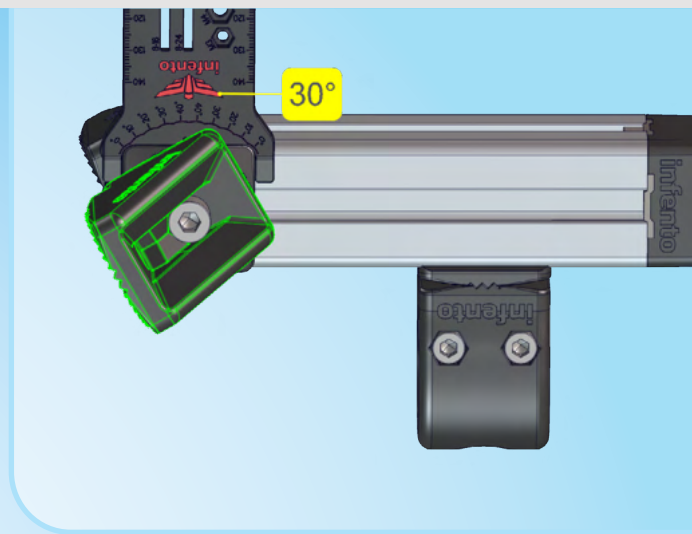

Age 4 - 8

37 kg | 81 lbs

97 cm - 130 cm
38 inch - 51 inch

LEVEL

2.5 h

WHIRL ^{G1}

Square nut M6

LockBolt_M6x50

Locknut M8

Bolt_M8x30

Locknut M8

Bolt_M8x20

89 mm

Bolt_M8x20

Bolt_M8x20

Bolt_M8x40