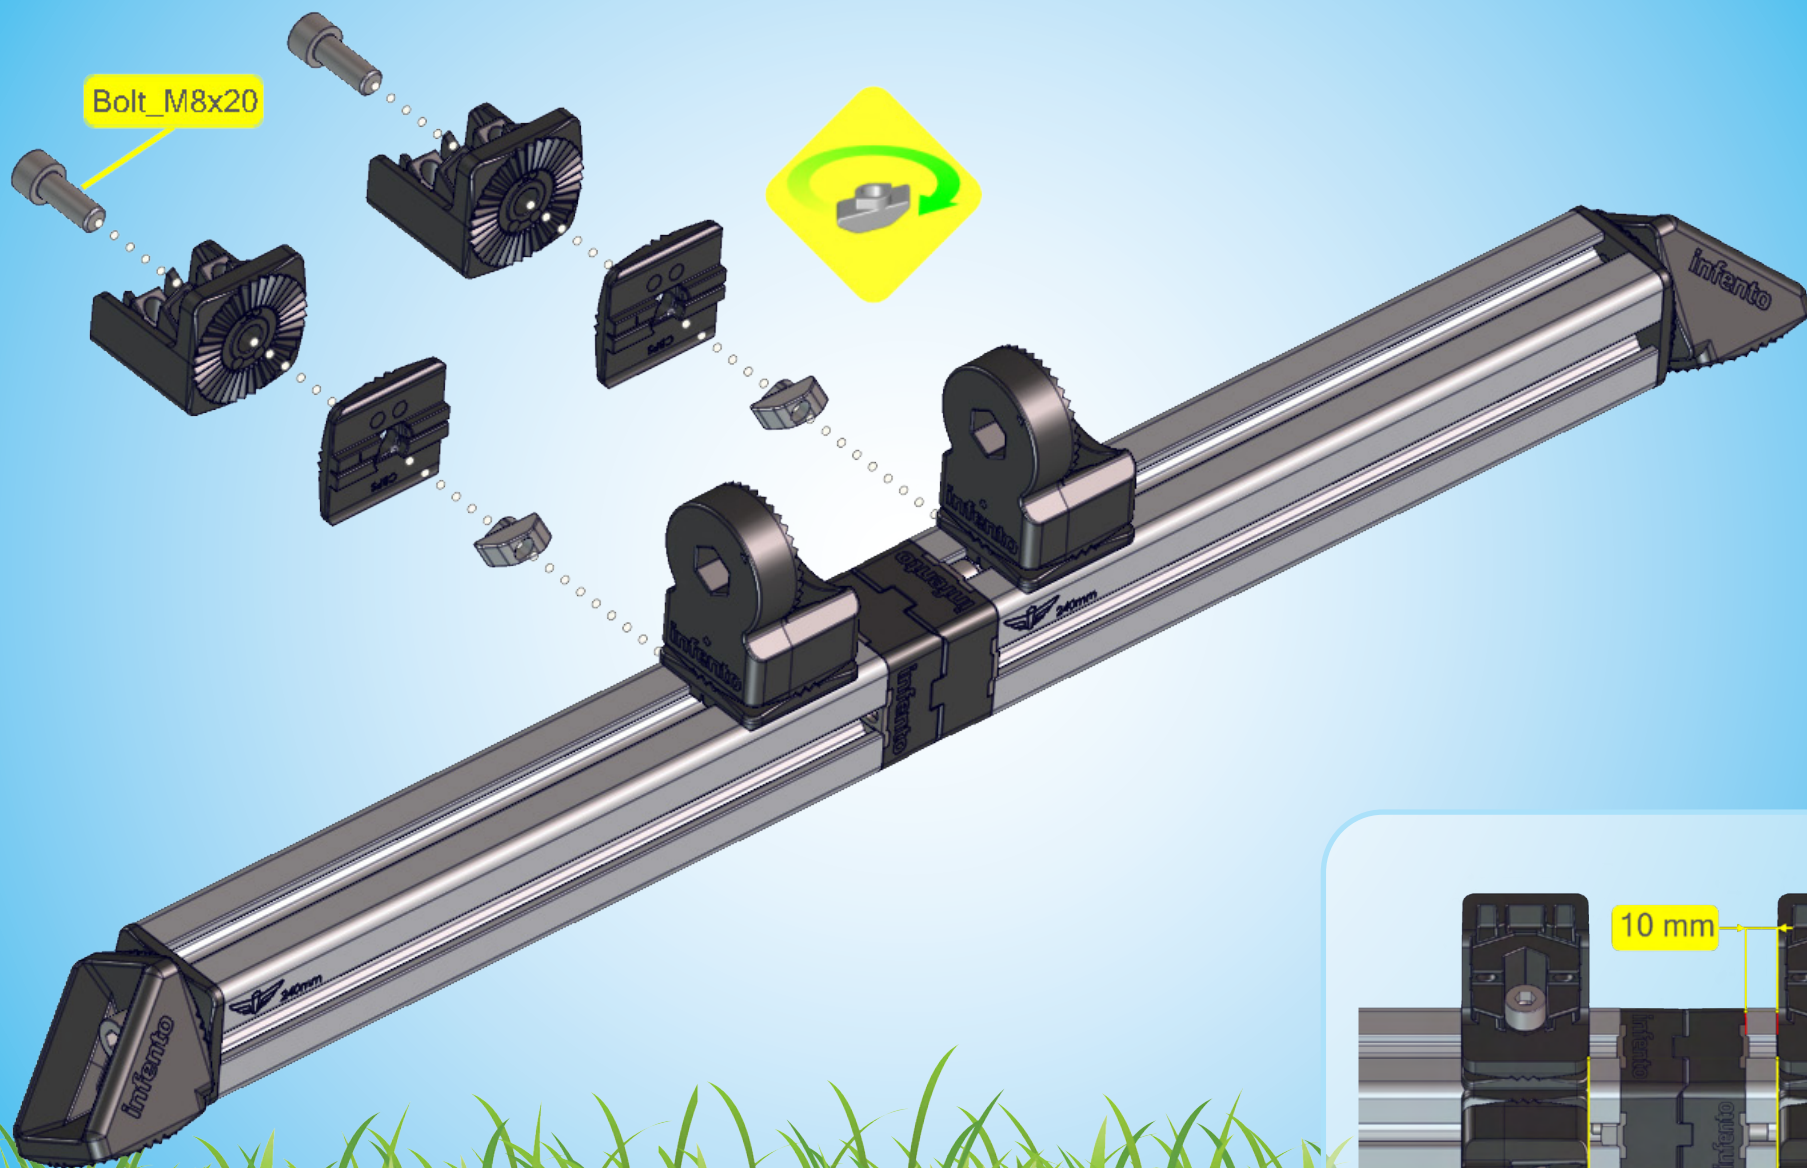

Age 4 - 8

37 kg | 81 lbs

97 cm - 130 cm
38 inch - 51 inch

LEVEL

2.5 h

WHIRL ^{G1}

Square nut M6

LockBolt_M6x50

Bolt_M8x25

Bolt_M8x25

Bolt_M8x20

10°

Bolt_M8x20

Bolt_M8x20

32 mm

Bolt_M8x25

Locknut M8

Bolt_M8x30

Locknut M8

Bolt_M8x20

89 mm

Bolt_M8x20

Bolt_M8x20

Bolt_M8x40