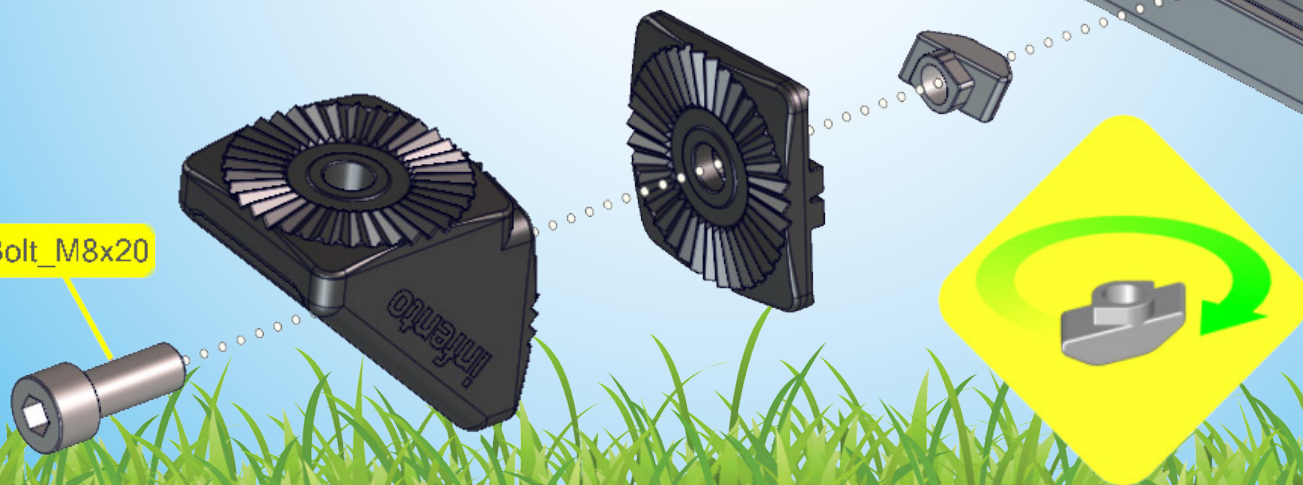

Bolt_M8x20