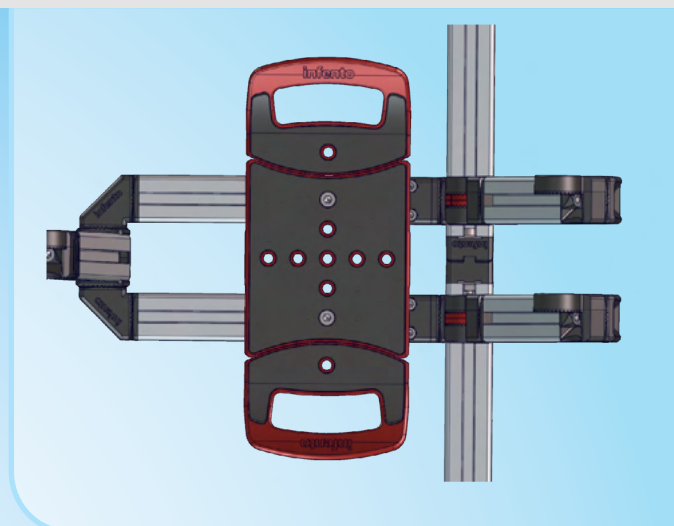

Age 4 - 8

37 kg | 81 lbs

97 cm - 130 cm
38 inch - 51 inch

LEVEL

2.5 h

WHIRL ^{G1}

Square nut M6

LockBolt_M6x50

Locknut M8

Bolt_M8x30

Locknut M8

Bolt_M8x20

89 mm

Bolt_M8x20

Bolt_M8x20

Bolt_M8x40