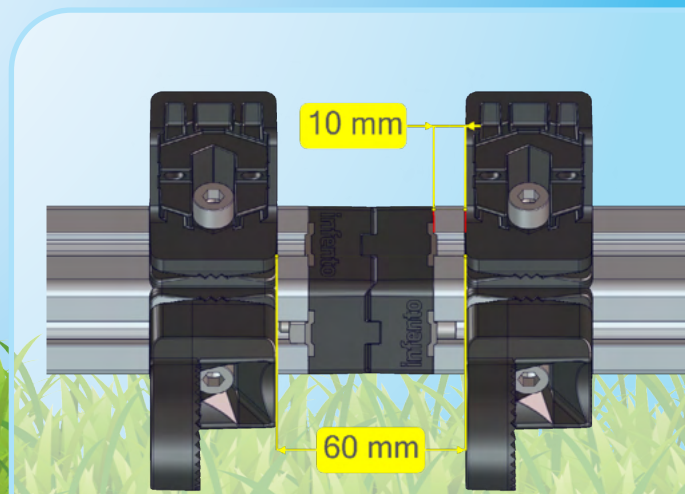

Age 4 - 8

37 kg | 81 lbs

97 cm - 130 cm
38 inch - 51 inch

LEVEL

2.5 h

WHIRL ^{G1}

Square nut M6

LockBolt_M6x50

Bolt_M8x25

Bolt_M8x25

Bolt_M8x20

10°

Bolt_M8x20

Bolt_M8x20

32 mm

Bolt_M8x25