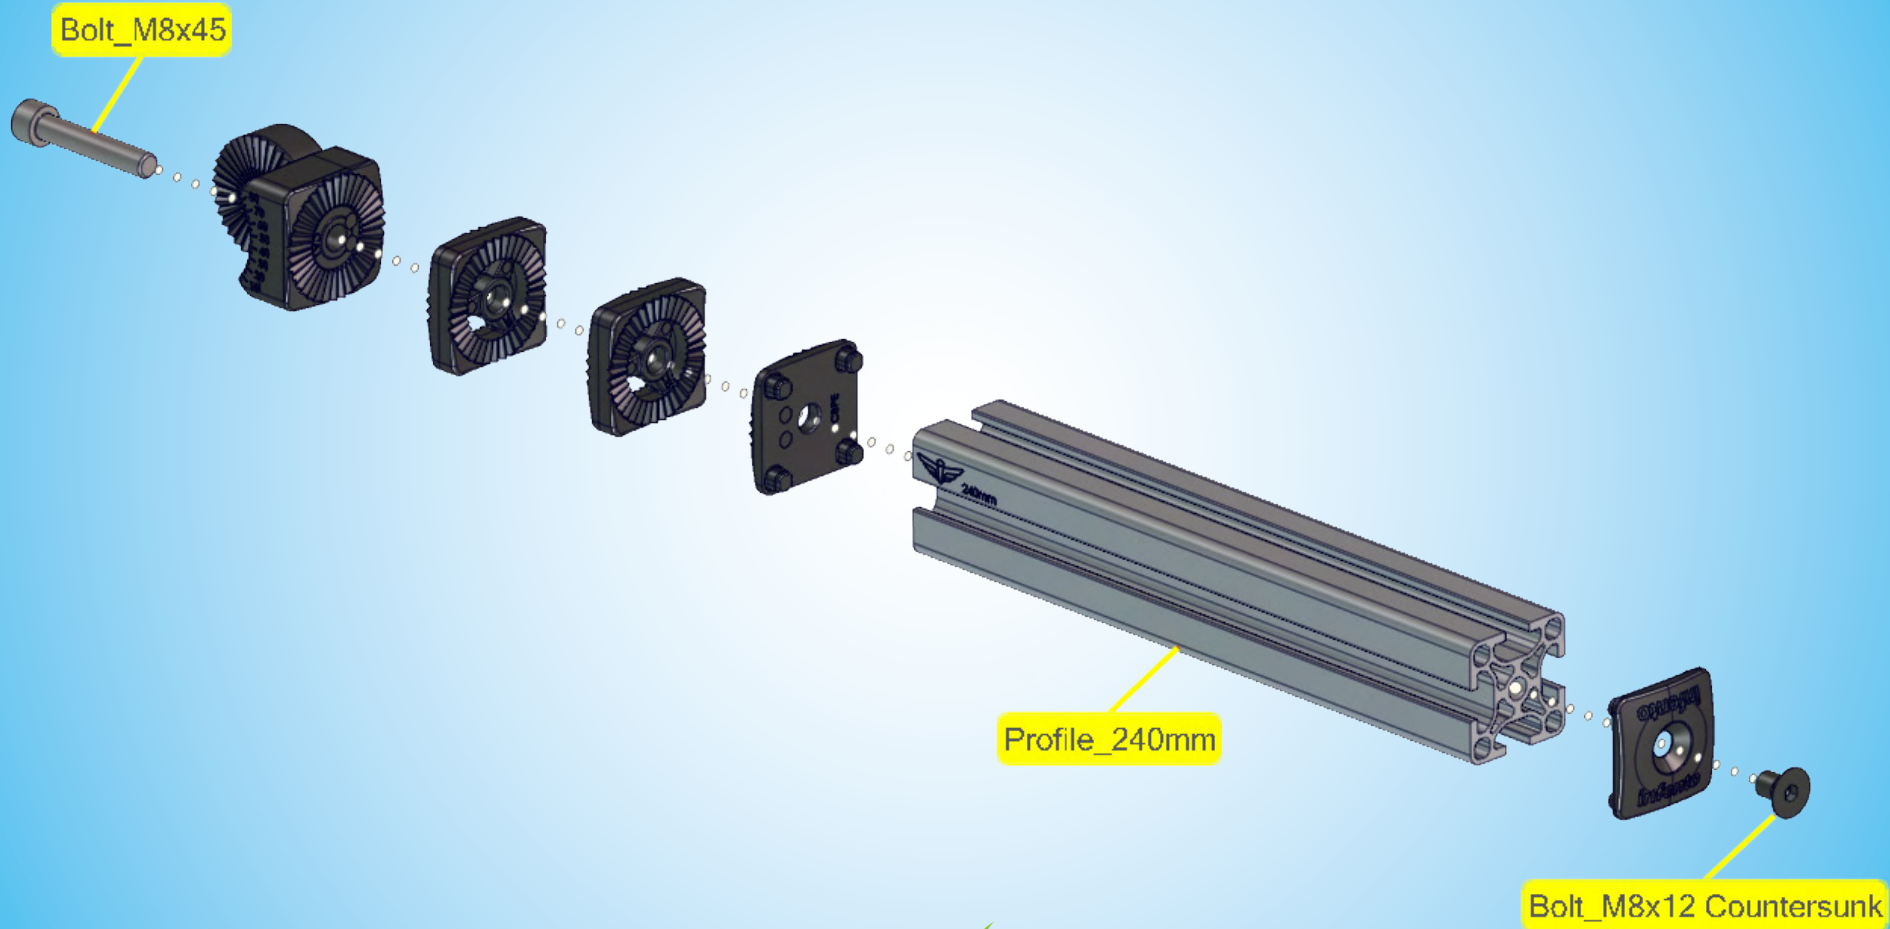

Age 4 - 8

37 kg | 81 lbs

97 cm - 130 cm
38 inch - 51 inch

LEVEL

2.5 h

WHIRL ^{G1}

Square nut M6

LockBolt_M6x50

Bolt_M8x25

Bolt_M8x25

Bolt_M8x20

10°

Bolt_M8x20

Bolt_M8x20

32 mm

Bolt_M8x25