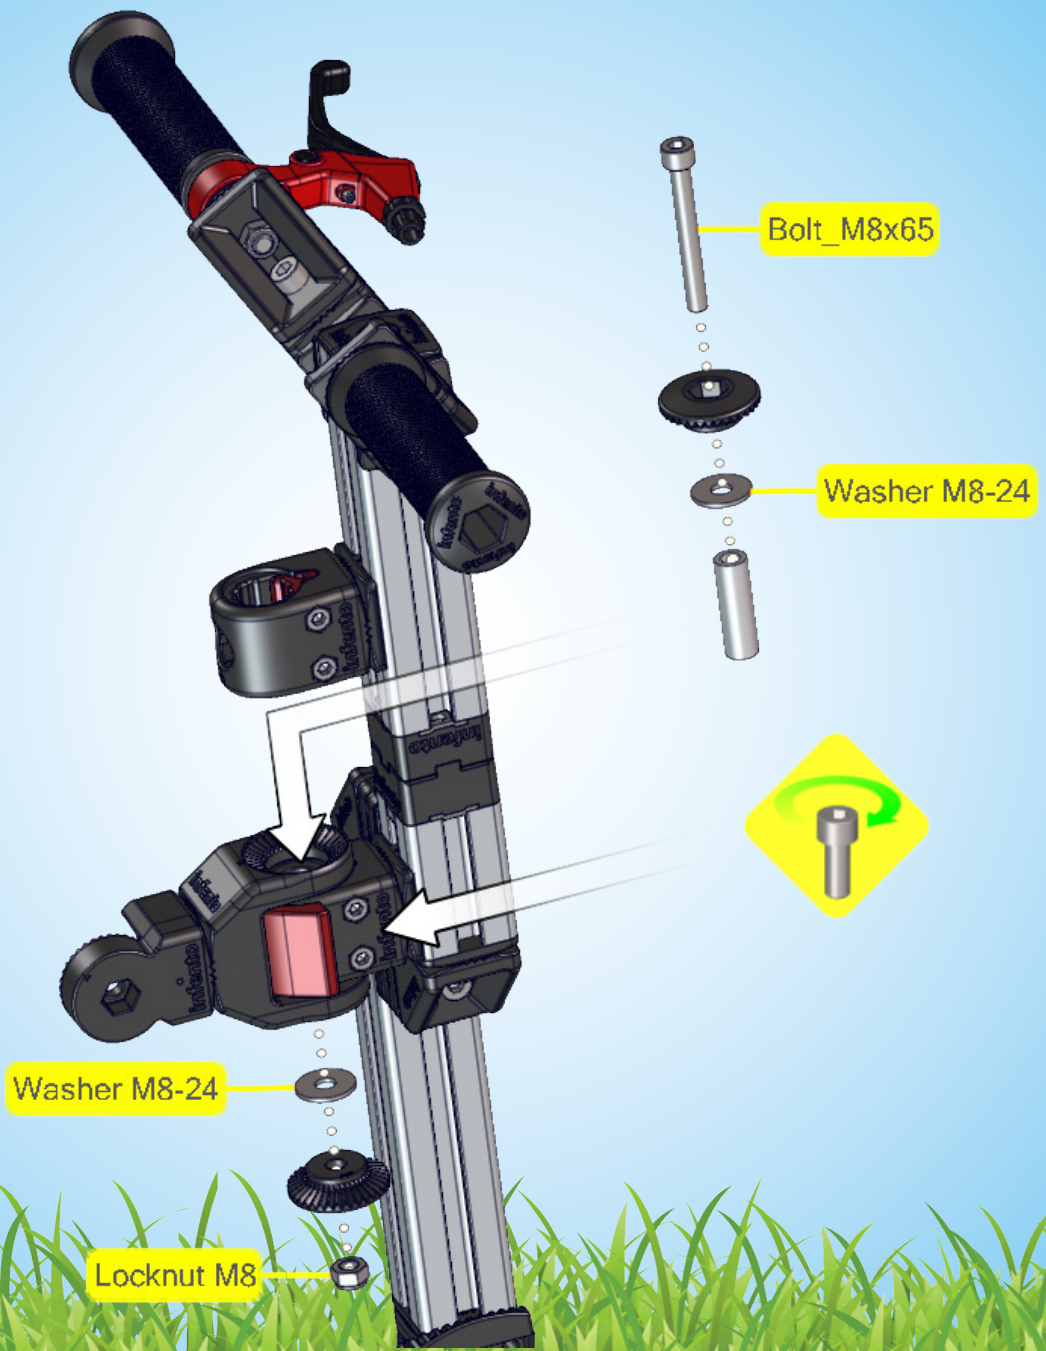

Bolt_M8x25

Bolt_M8x25

B.12

Crank Right

Axle_180mm

Bolt_M8x12 Countersunk

1

2