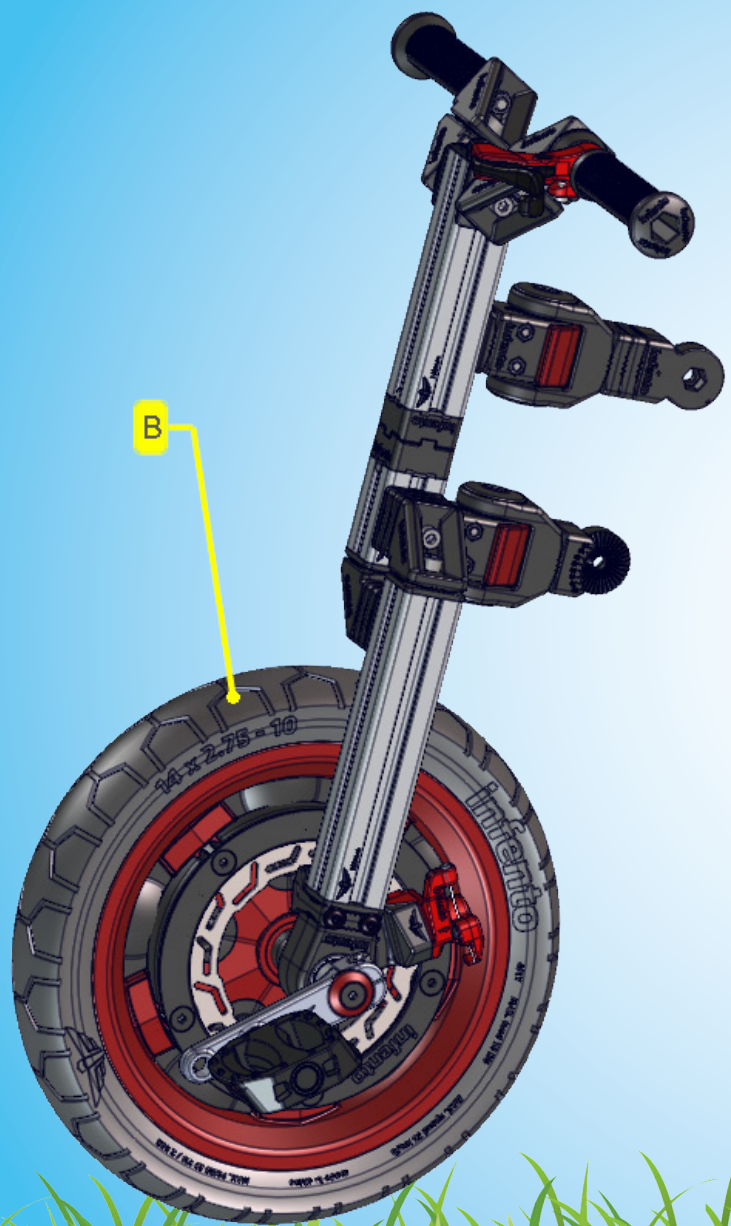

Age 4 - 8

37 kg | 81 lbs

97 cm - 130 cm
38 inch - 51 inch

LEVEL

2.5 h

WHIRL ^{G1}

Square nut M6

LockBolt_M6x50

Bolt_M8x25

Bolt_M8x25

Bolt_M8x20

10°

Bolt_M8x20

Bolt_M8x20

32 mm

Bolt_M8x25