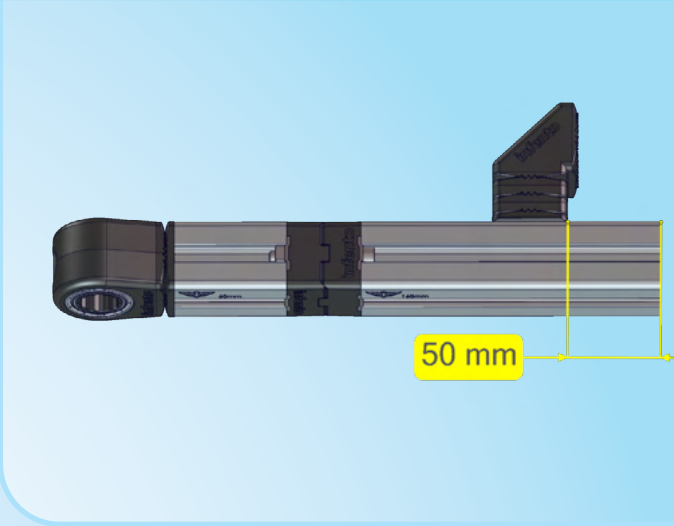

Age 6 - 14

50 kg | 110 lbs

97 cm - 166 cm
38 inch - 66 inch

LEVEL

1.5 h

ROLLER ^{G1}

Bolt_M8x20

42 mm

Bolt_M8x20

Bolt_M8x12 Countersunk

Square nut M6

LockBolt_M6x50

Square nut M6

LockBolt_M6x50

1

2