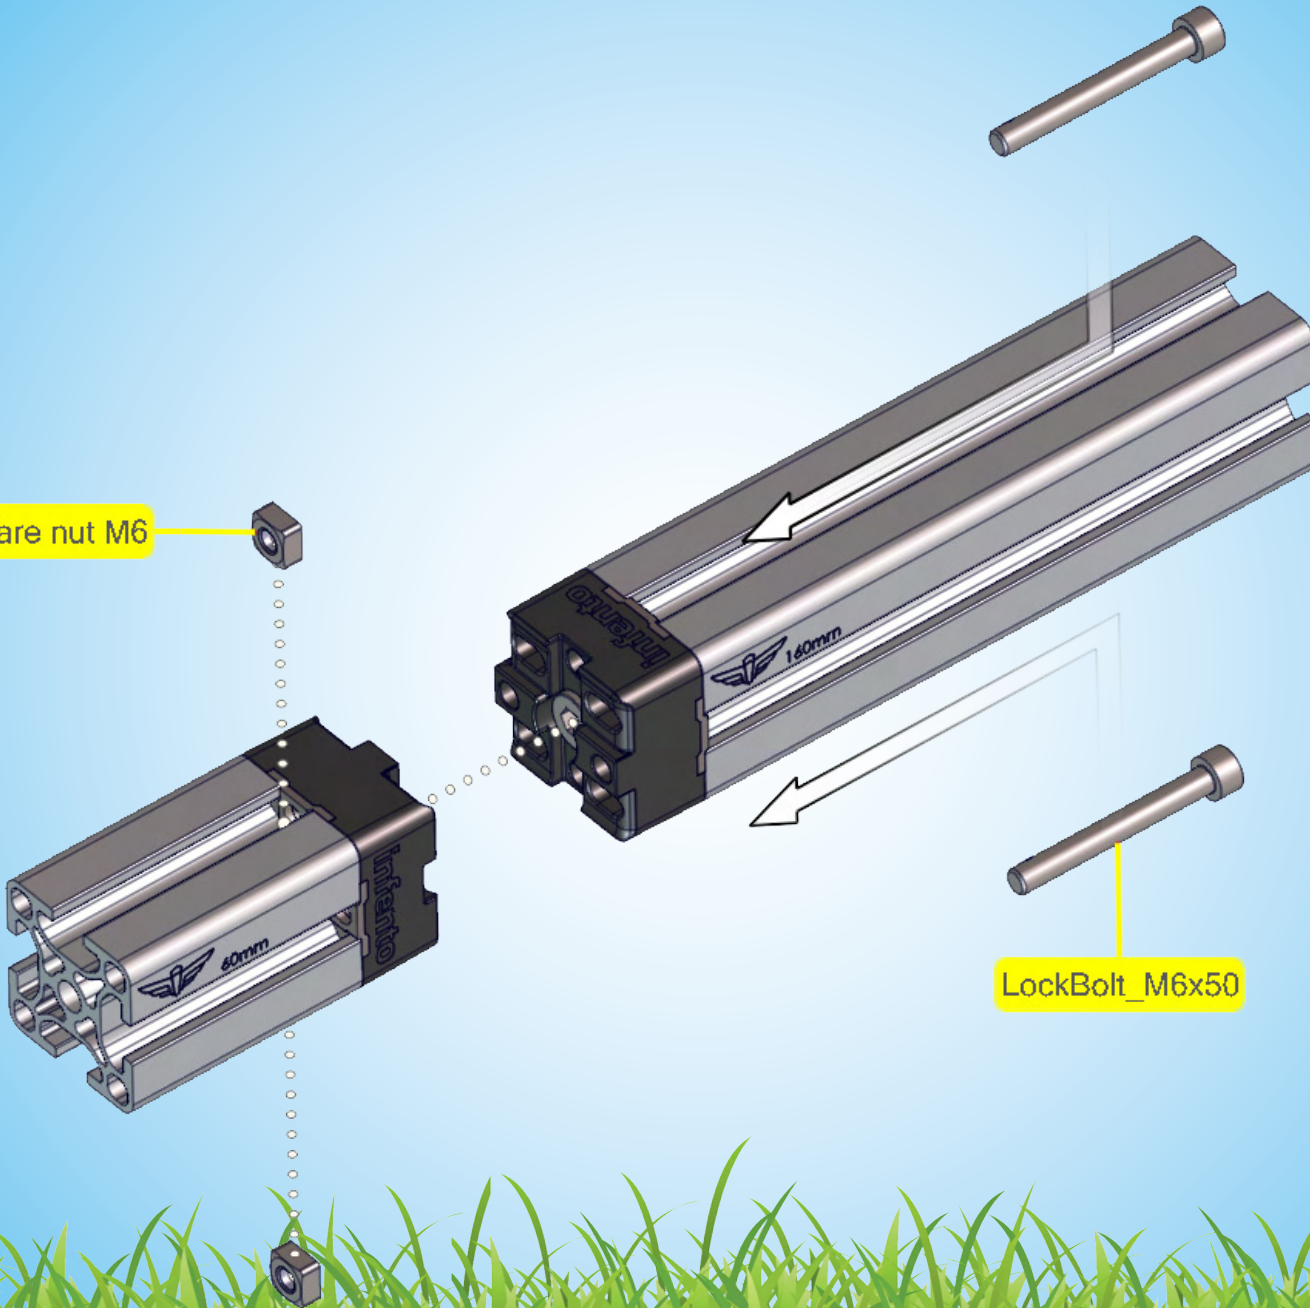

Bolt_M8x20

Bolt_M8x12 Countersunk

Square nut M6

LockBolt_M6x50

Square nut M6

LockBolt_M6x50

1

2

Locknut M8

Locknut M8

Brake cable 130 cm

1

2

3

4

5