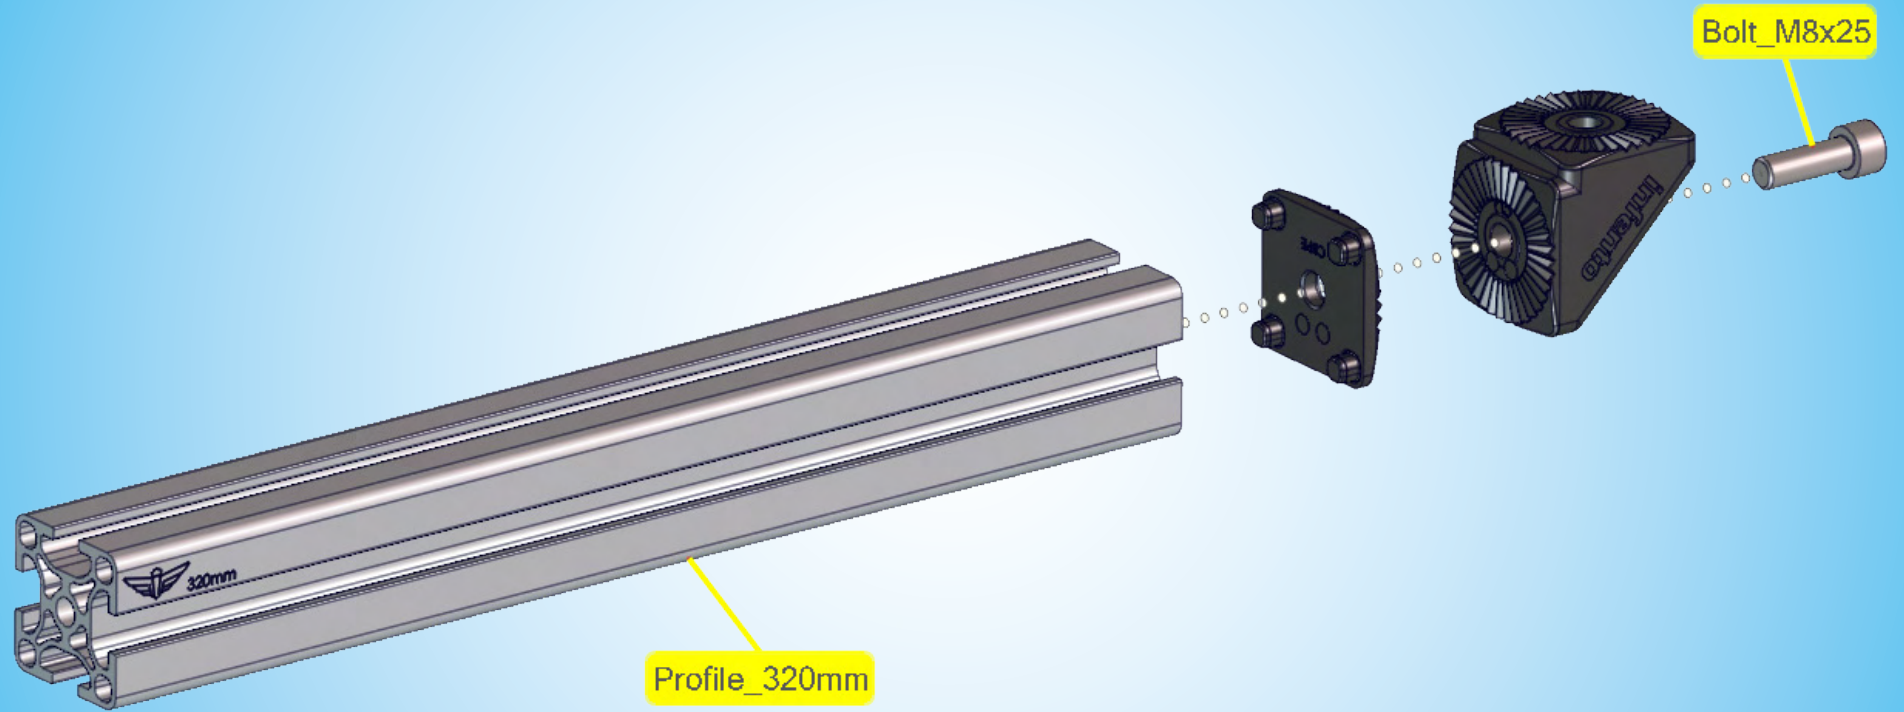

Age 6 - 14

50 kg | 110 lbs

97 cm - 166 cm
38 inch - 66 inch

LEVEL

1.5 h

ROLLER ^{G1}

Bolt_M8x20

42 mm

1

2

Square nut M6

LockBolt_M6x50

Bolt_M8x30

Locknut M8

LockBolt_M6x50

Square nut M6