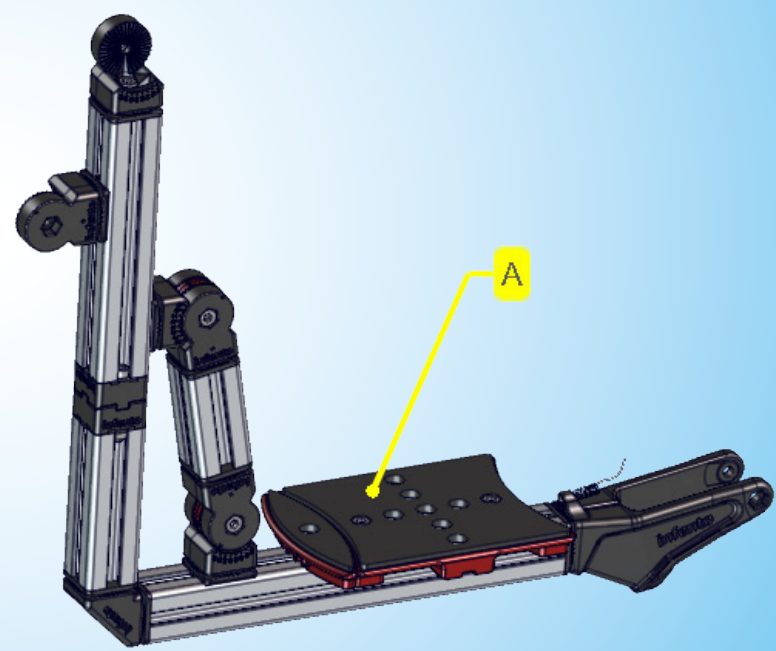

Age 6 - 14

50 kg | 110 lbs

97 cm - 166 cm
38 inch - 66 inch

LEVEL

1.5 h

ROLLER ^{G1}

Bolt_M8x20

42 mm

1

2

Square nut M6

LockBolt_M6x50

Bolt_M8x30

Locknut M8

LockBolt_M6x50

Square nut M6