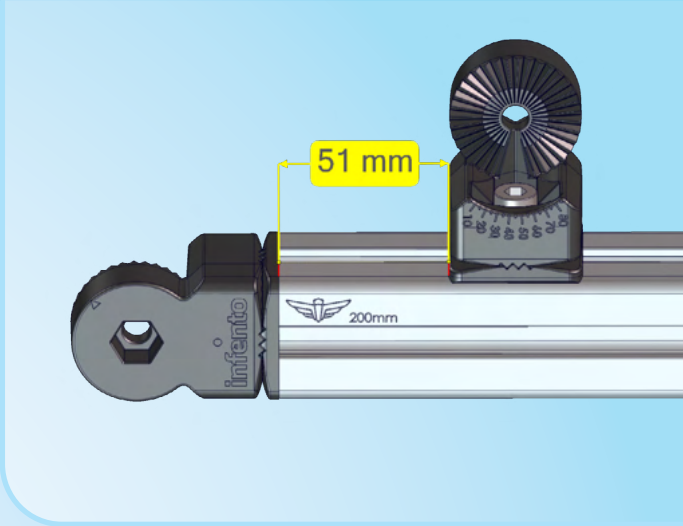

Age 6 - 14

50 kg | 110 lbs

97 cm - 166 cm
38 inch - 66 inch

LEVEL

1.5 h

ROLLER ^{G1}

Bolt_M8x20

42 mm

1

2

Square nut M6

LockBolt_M6x50

Bolt_M8x30

Locknut M8

LockBolt_M6x50

Square nut M6

Bolt_M8x20

Bolt_M8x12 Countersunk

Square nut M6

LockBolt_M6x50

Square nut M6

LockBolt_M6x50

1

2