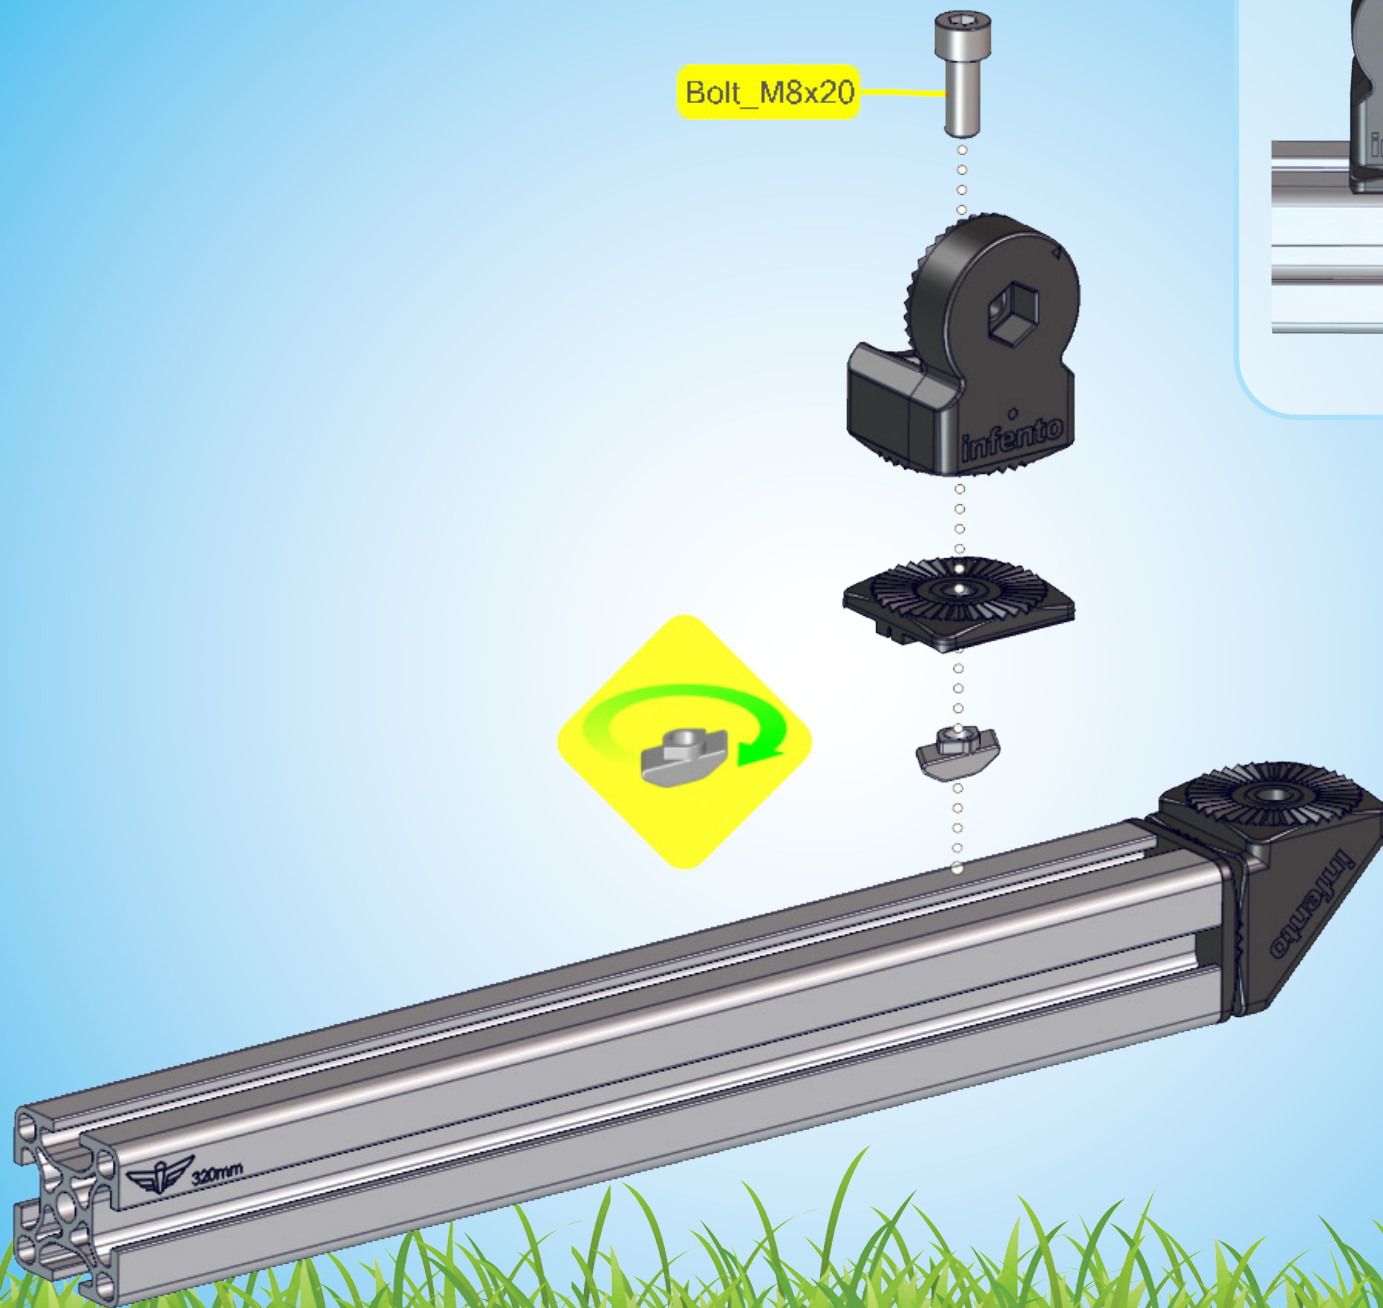

Age 6 - 14

50 kg | 110 lbs

97 cm - 166 cm
38 inch - 66 inch

LEVEL

1.5 h

ROLLER ^{G1}

Bolt_M8x20

42 mm

1

2

Square nut M6

LockBolt_M6x50

Bolt_M8x30

Locknut M8

LockBolt_M6x50

Square nut M6