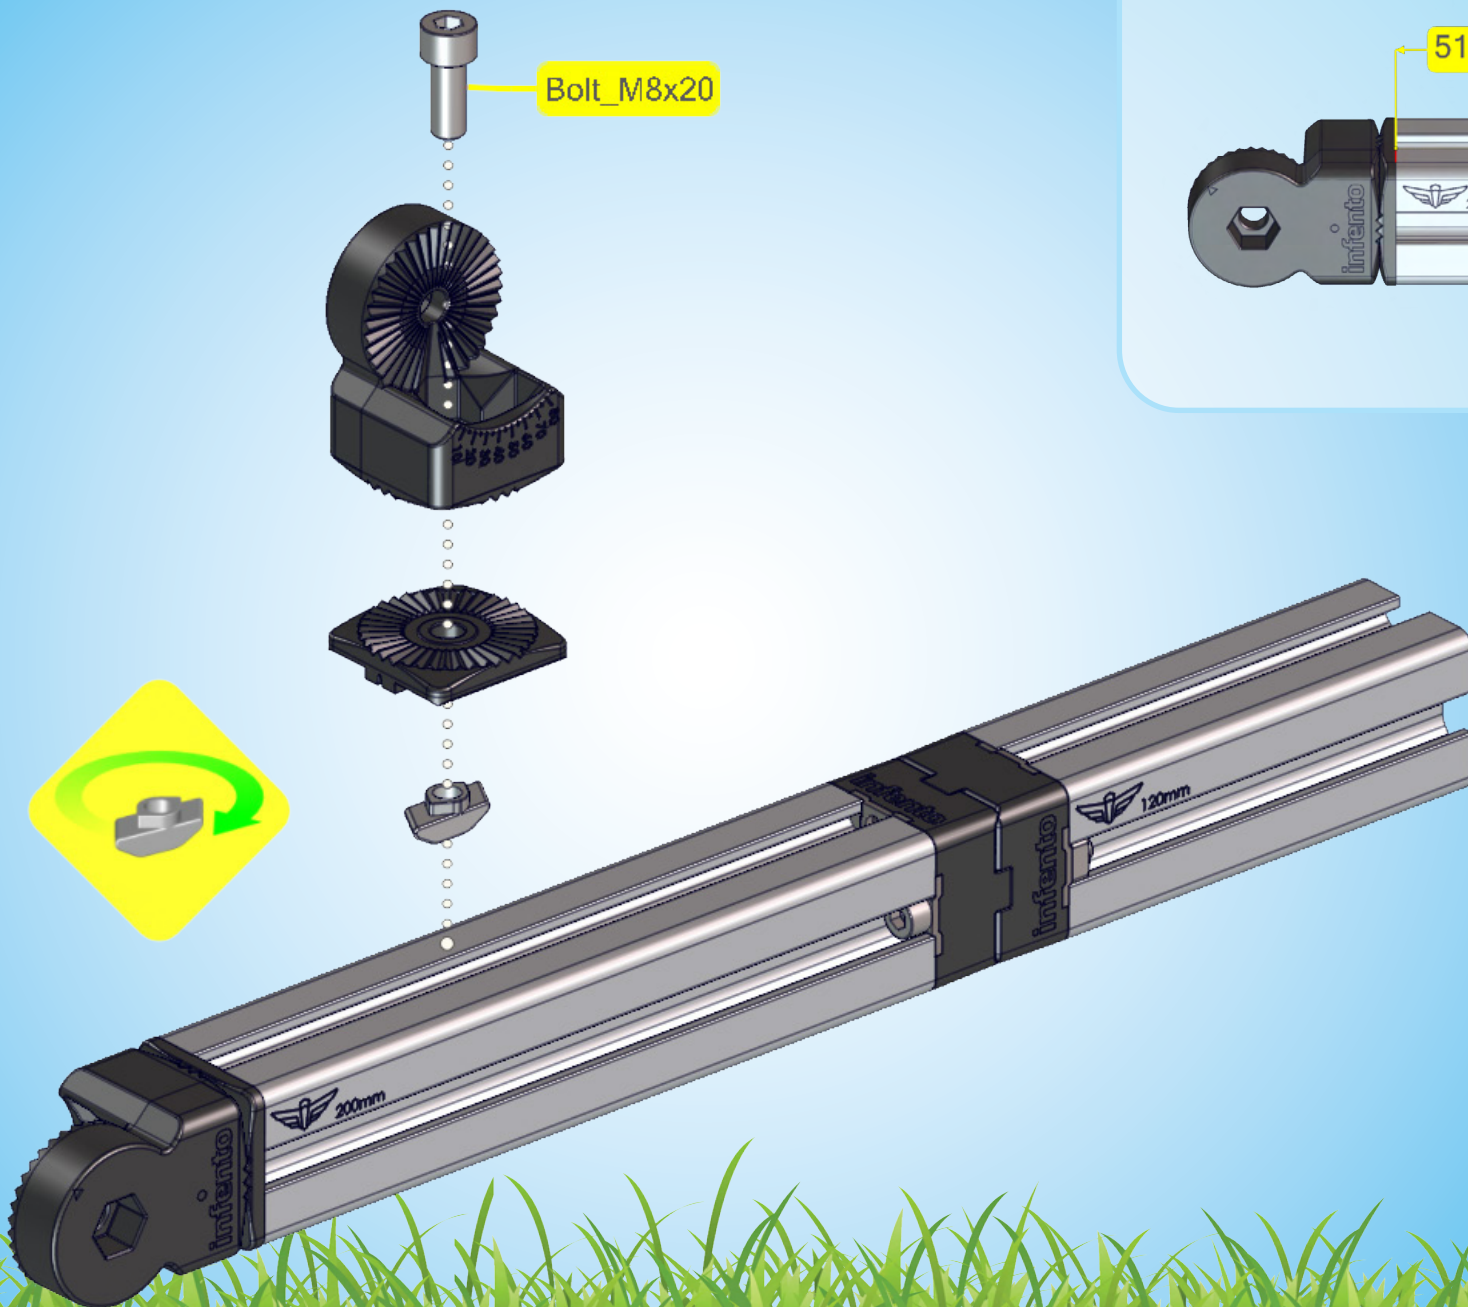

Age 6 - 14

50 kg | 110 lbs

97 cm - 166 cm
38 inch - 66 inch

LEVEL

1.5 h

ROLLER ^{G1}

Bolt_M8x20

42 mm

1

2

Square nut M6

LockBolt_M6x50

Bolt_M8x30

Locknut M8

LockBolt_M6x50

Square nut M6