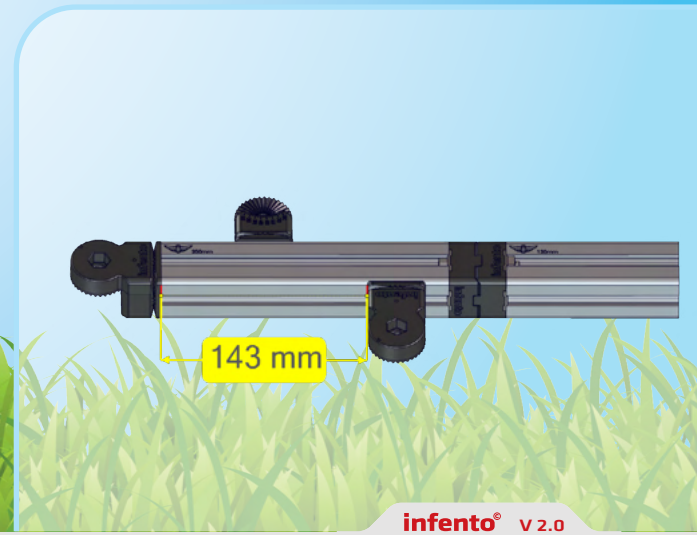

Age 6 - 14

50 kg | 110 lbs

97 cm - 166 cm
38 inch - 66 inch

LEVEL

1.5 h

ROLLER ^{G1}

Bolt_M8x20

42 mm

1

2

Square nut M6

LockBolt_M6x50

Bolt_M8x30

Locknut M8

LockBolt_M6x50

Square nut M6