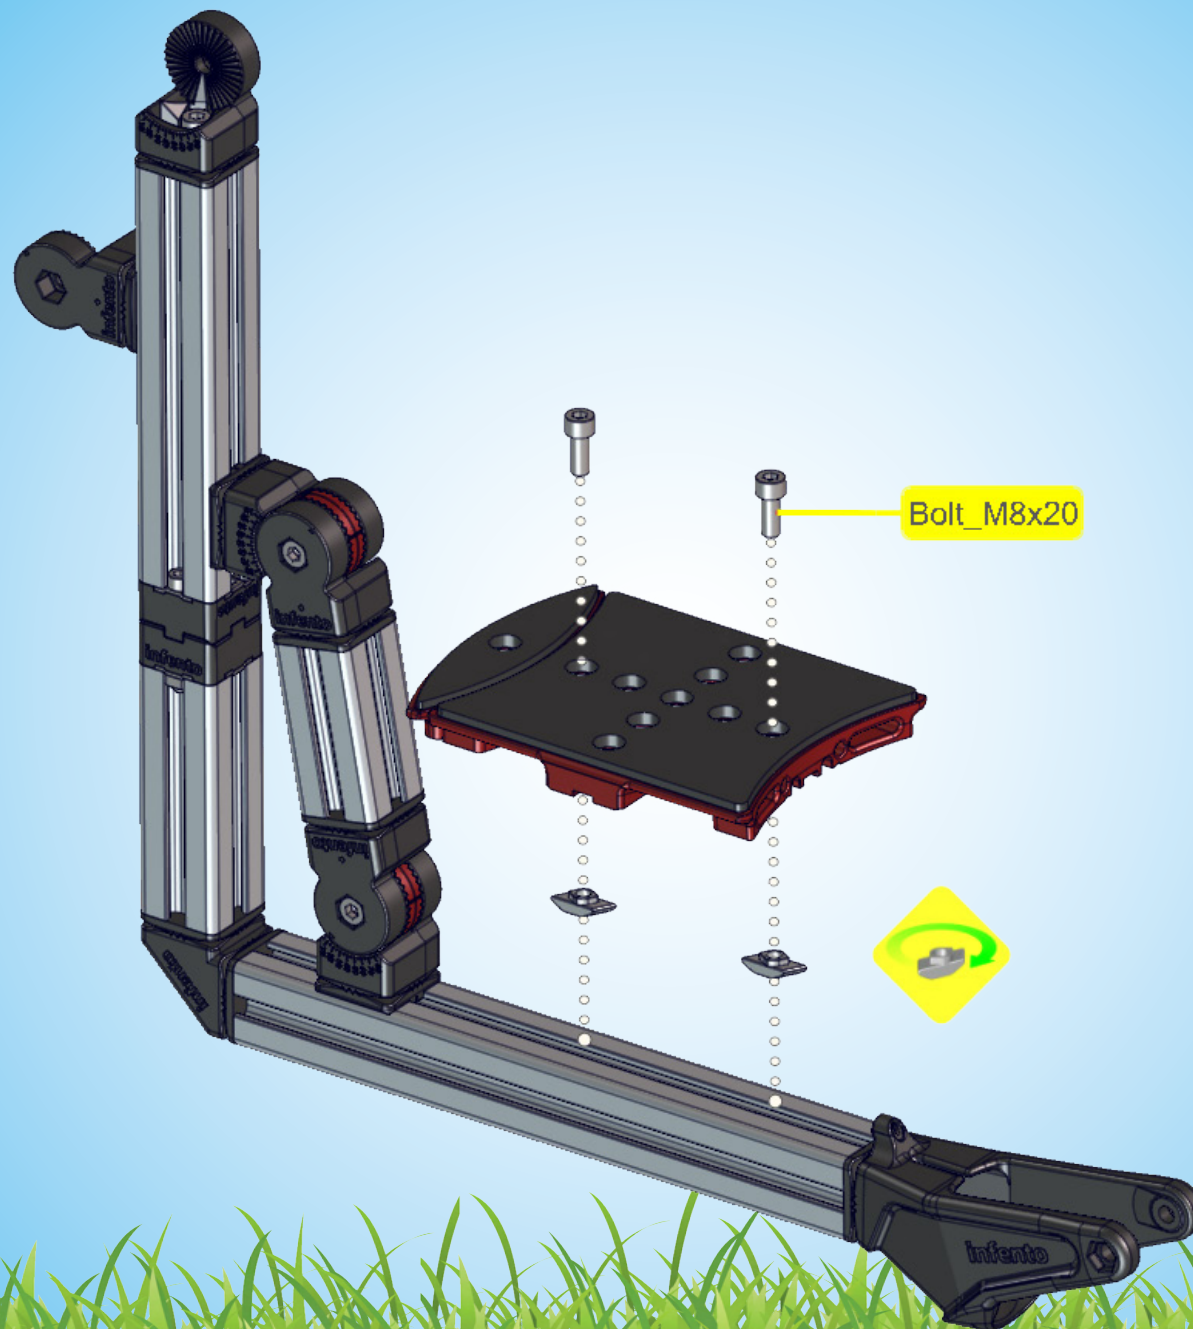

Age 6 - 14

50 kg | 110 lbs

97 cm - 166 cm
38 inch - 66 inch

LEVEL

1.5 h

ROLLER ^{G1}

Bolt_M8x20

42 mm

1

2

Square nut M6

LockBolt_M6x50

Bolt_M8x30

Locknut M8

LockBolt_M6x50

Square nut M6