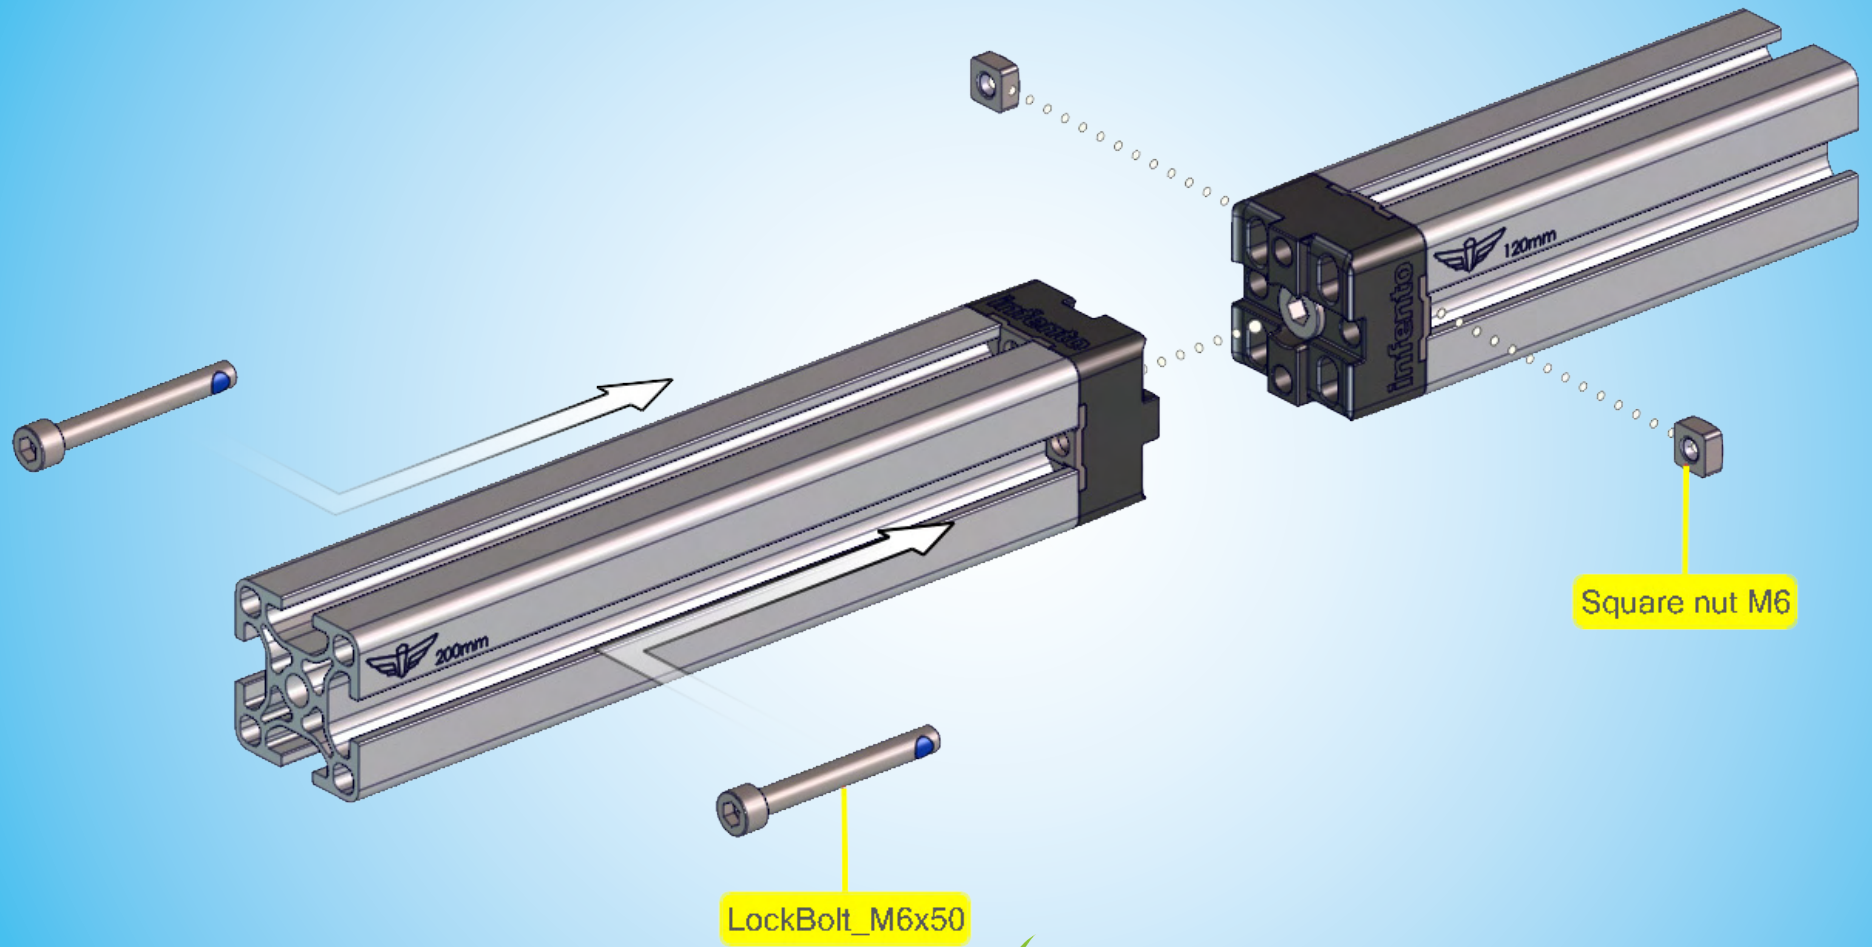

Age 6 - 14

50 kg | 110 lbs

97 cm - 166 cm
38 inch - 66 inch

LEVEL

1.5 h

ROLLER ^{G1}

Bolt_M8x20

42 mm

1

2

Square nut M6

LockBolt_M6x50

Bolt_M8x30

Locknut M8

LockBolt_M6x50

Square nut M6

Bolt_M8x20

Bolt_M8x12 Countersunk

Square nut M6

LockBolt_M6x50

Square nut M6

LockBolt_M6x50

1

2