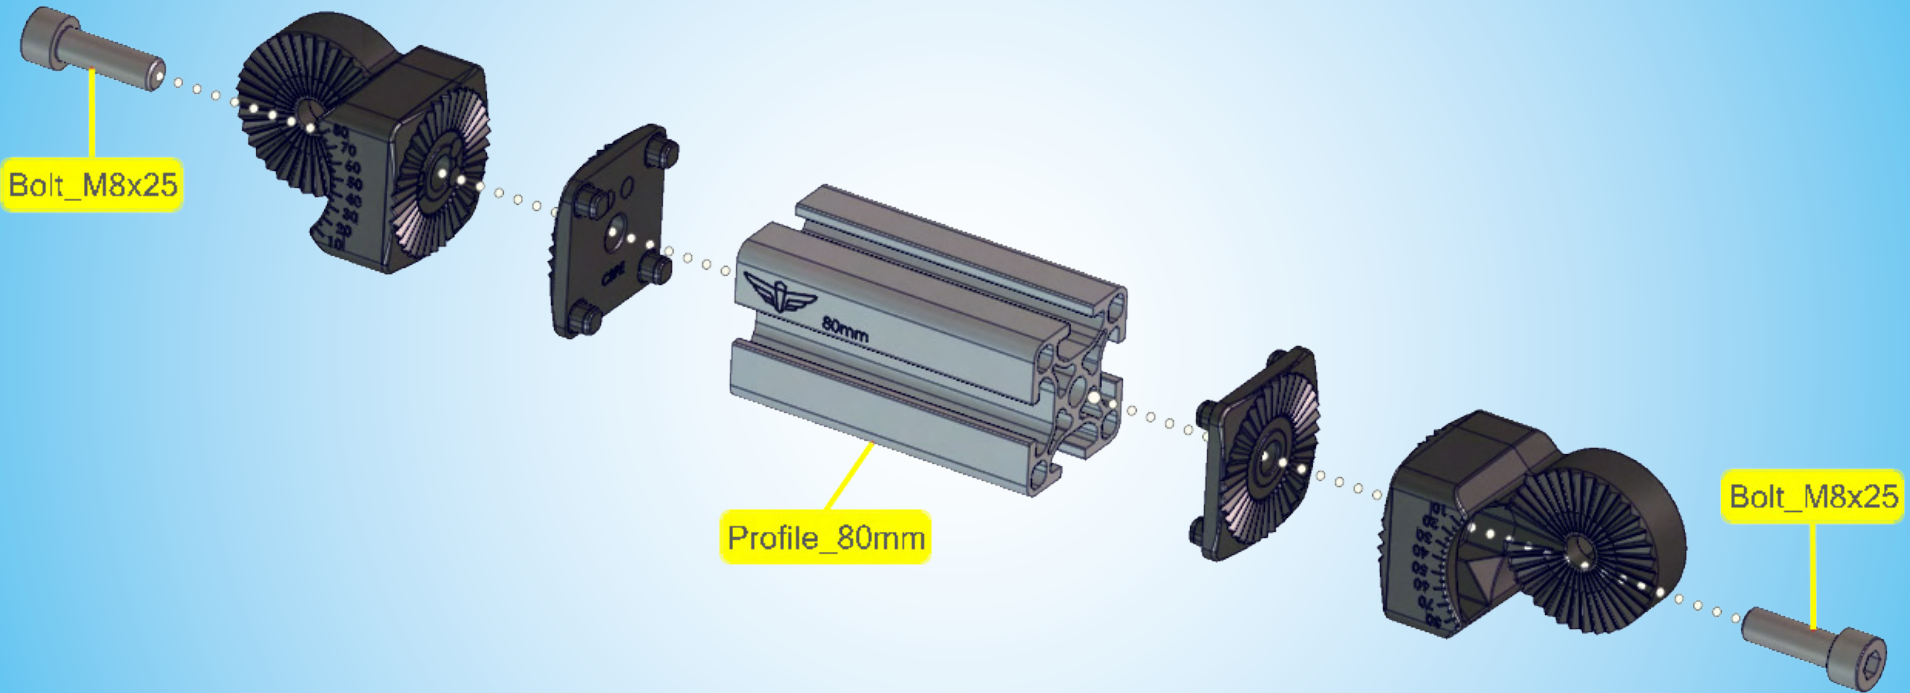

Age 6 - 14

50 kg | 110 lbs

97 cm - 166 cm
38 inch - 66 inch

LEVEL

1.5 h

ROLLER ^{G1}

Bolt_M8x20

42 mm

1

2

Square nut M6

LockBolt_M6x50

Bolt_M8x30

Locknut M8

LockBolt_M6x50

Square nut M6