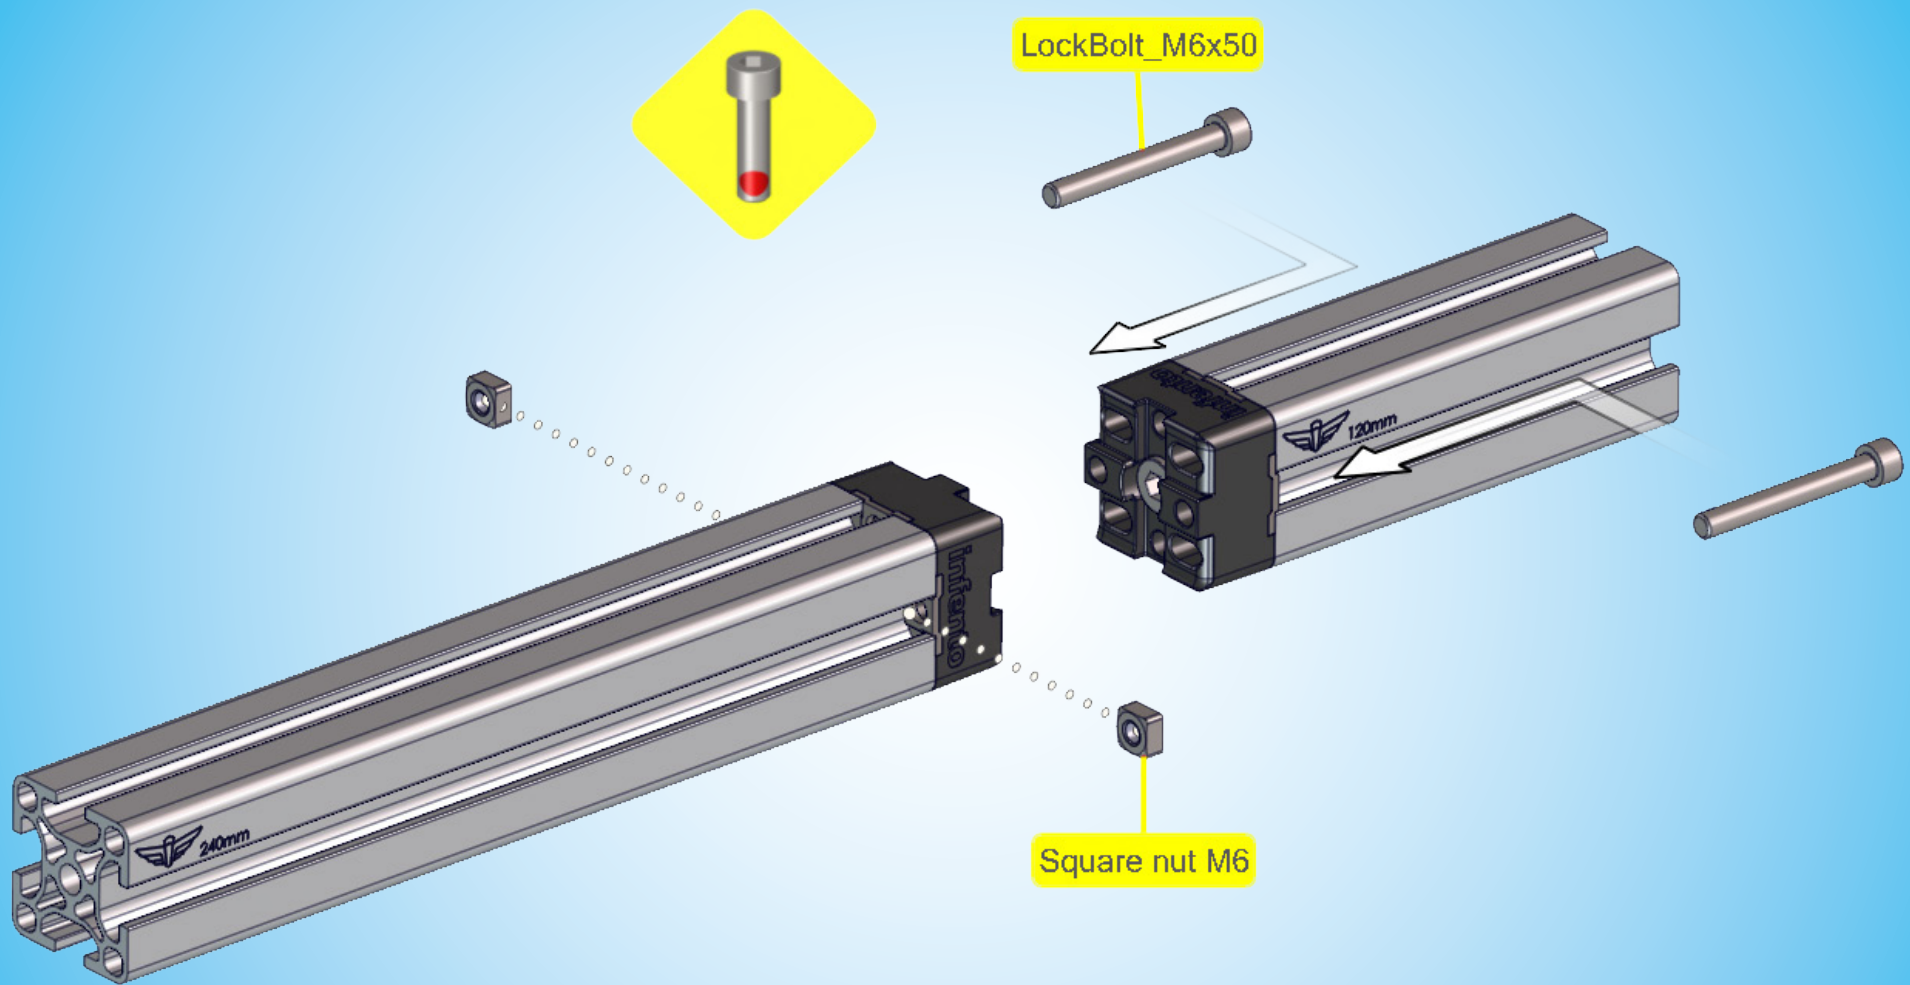

Age 6 - 14

50 kg | 110 lbs

97 cm - 166 cm
38 inch - 66 inch

LEVEL

1.5 h

ROLLER ^{G1}

Bolt_M8x20

42 mm

1

2

Square nut M6

LockBolt_M6x50

Bolt_M8x30

Locknut M8

LockBolt_M6x50

Square nut M6

Bolt_M8x20

Bolt_M8x12 Countersunk

Square nut M6

LockBolt_M6x50

Square nut M6

LockBolt_M6x50

1

2