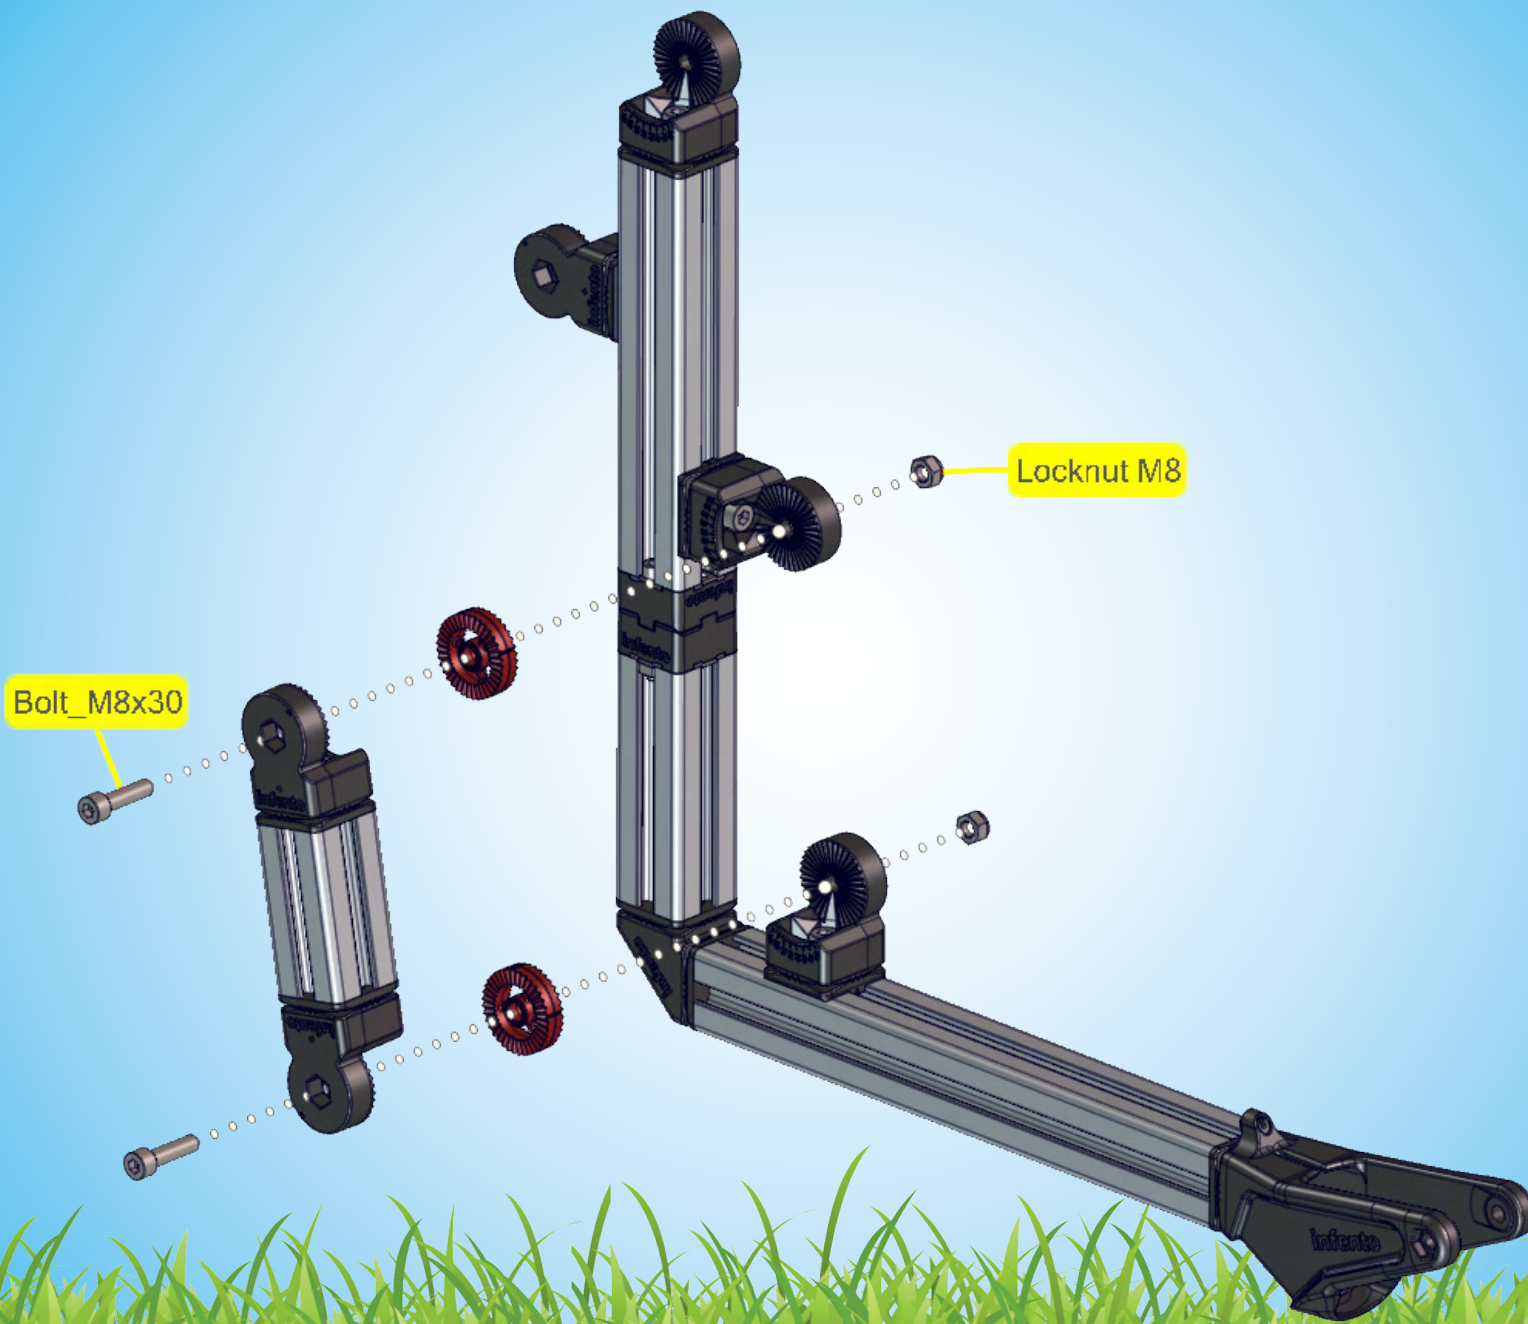

Age 6 - 14

50 kg | 110 lbs

97 cm - 166 cm
38 inch - 66 inch

LEVEL

1.5 h

ROLLER ^{G1}

Bolt_M8x20

42 mm

1

2

Square nut M6

LockBolt_M6x50

Bolt_M8x30

Locknut M8

LockBolt_M6x50

Square nut M6

Bolt_M8x20

Bolt_M8x12 Countersunk

Square nut M6

LockBolt_M6x50

Square nut M6

LockBolt_M6x50

1

2

Locknut M8

Locknut M8

Brake cable 130 cm

1

2

3

4

5