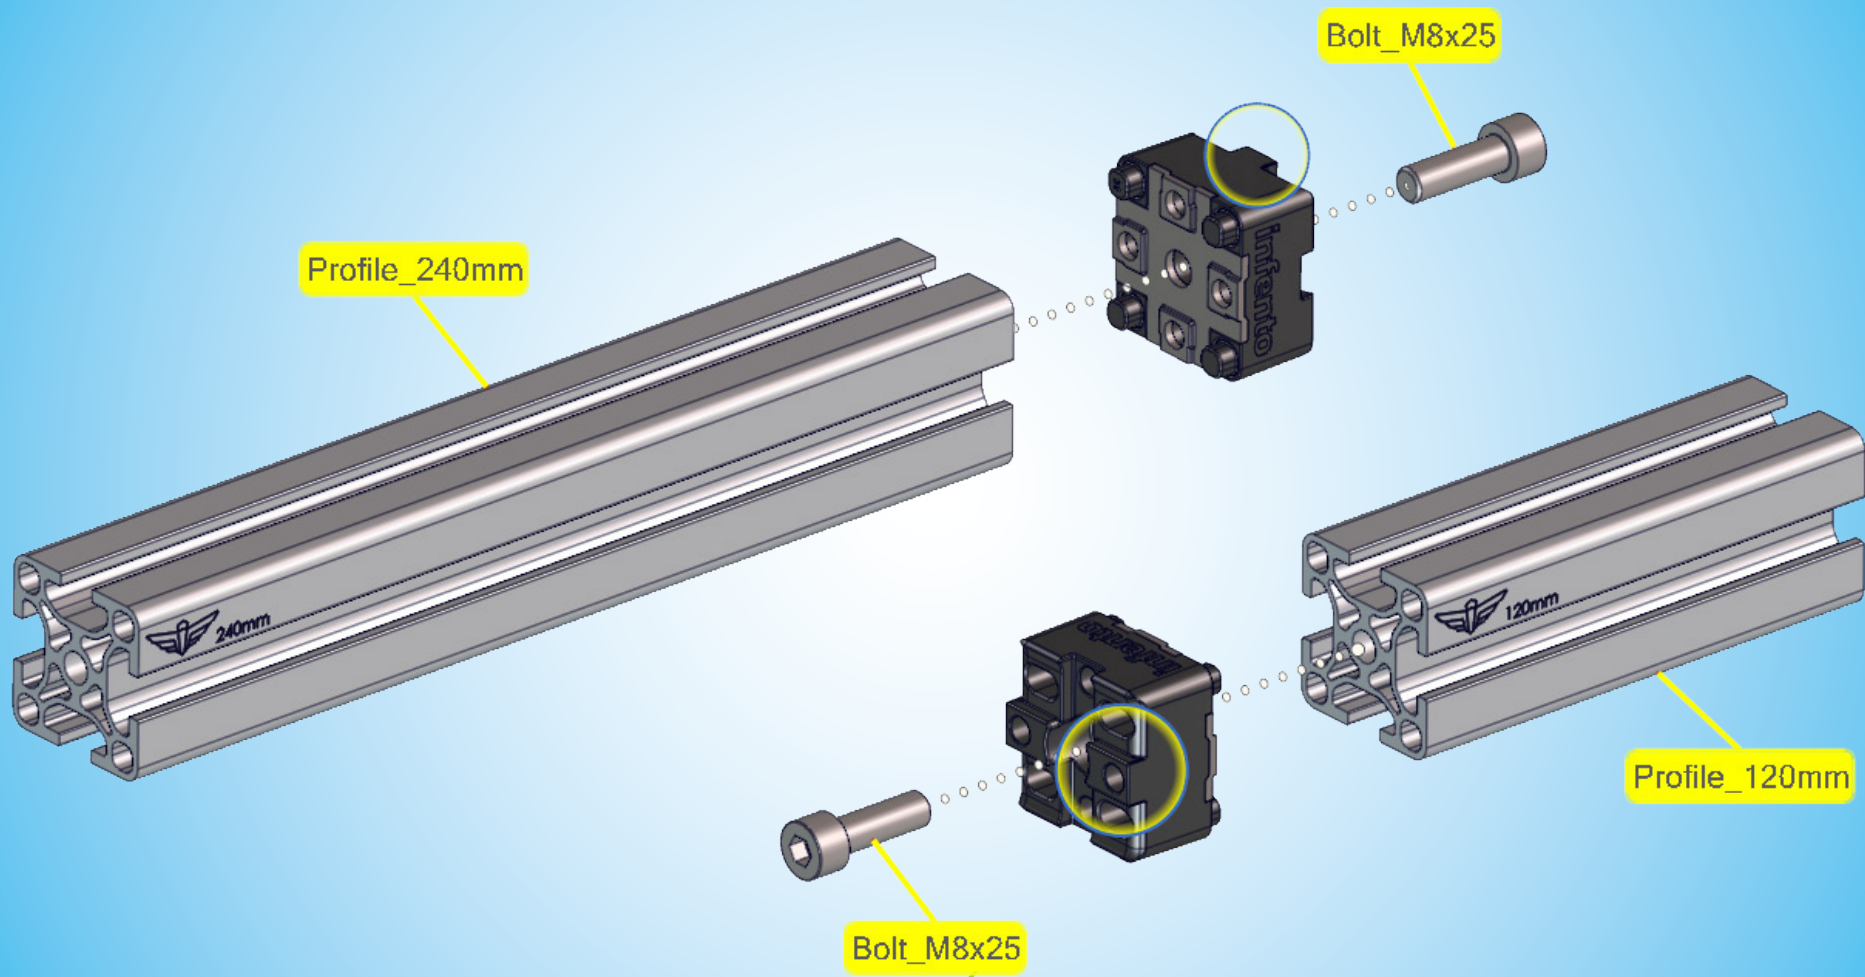

Age 6 - 14

50 kg | 110 lbs

97 cm - 166 cm
38 inch - 66 inch

LEVEL

1.5 h

ROLLER ^{G1}

Bolt_M8x20

42 mm

1

2

Square nut M6

LockBolt_M6x50

Bolt_M8x30

Locknut M8

LockBolt_M6x50

Square nut M6

Bolt_M8x20

Bolt_M8x12 Countersunk

Square nut M6

LockBolt_M6x50

Square nut M6

LockBolt_M6x50

1

2