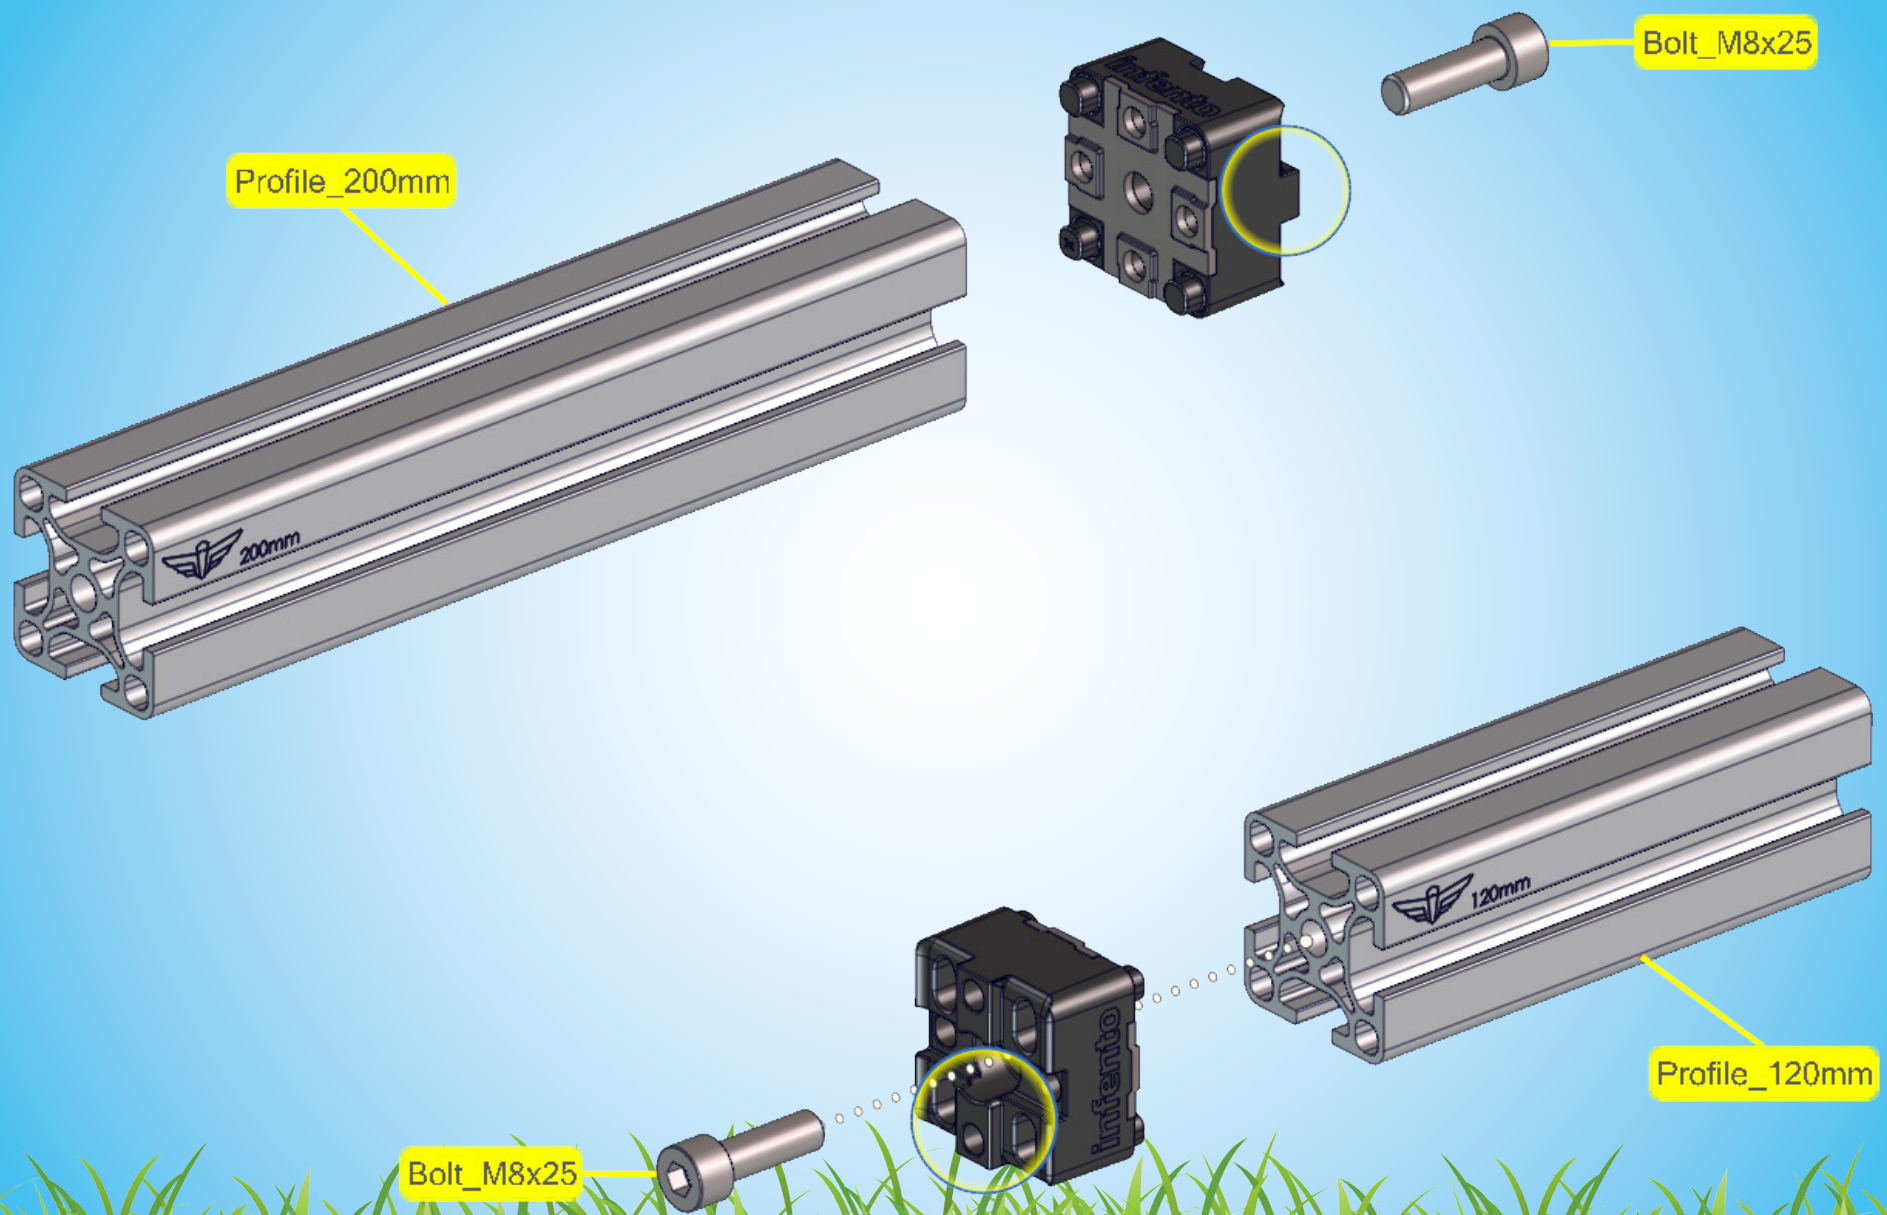

Age 6 - 14

50 kg | 110 lbs

97 cm - 166 cm
38 inch - 66 inch

LEVEL

1.5 h

ROLLER ^{G1}

Bolt_M8x20

42 mm

1

2

Square nut M6

LockBolt_M6x50

Bolt_M8x30

Locknut M8

LockBolt_M6x50

Square nut M6

Bolt_M8x20

Bolt_M8x12 Countersunk

Square nut M6

LockBolt_M6x50

Square nut M6

LockBolt_M6x50

1

2