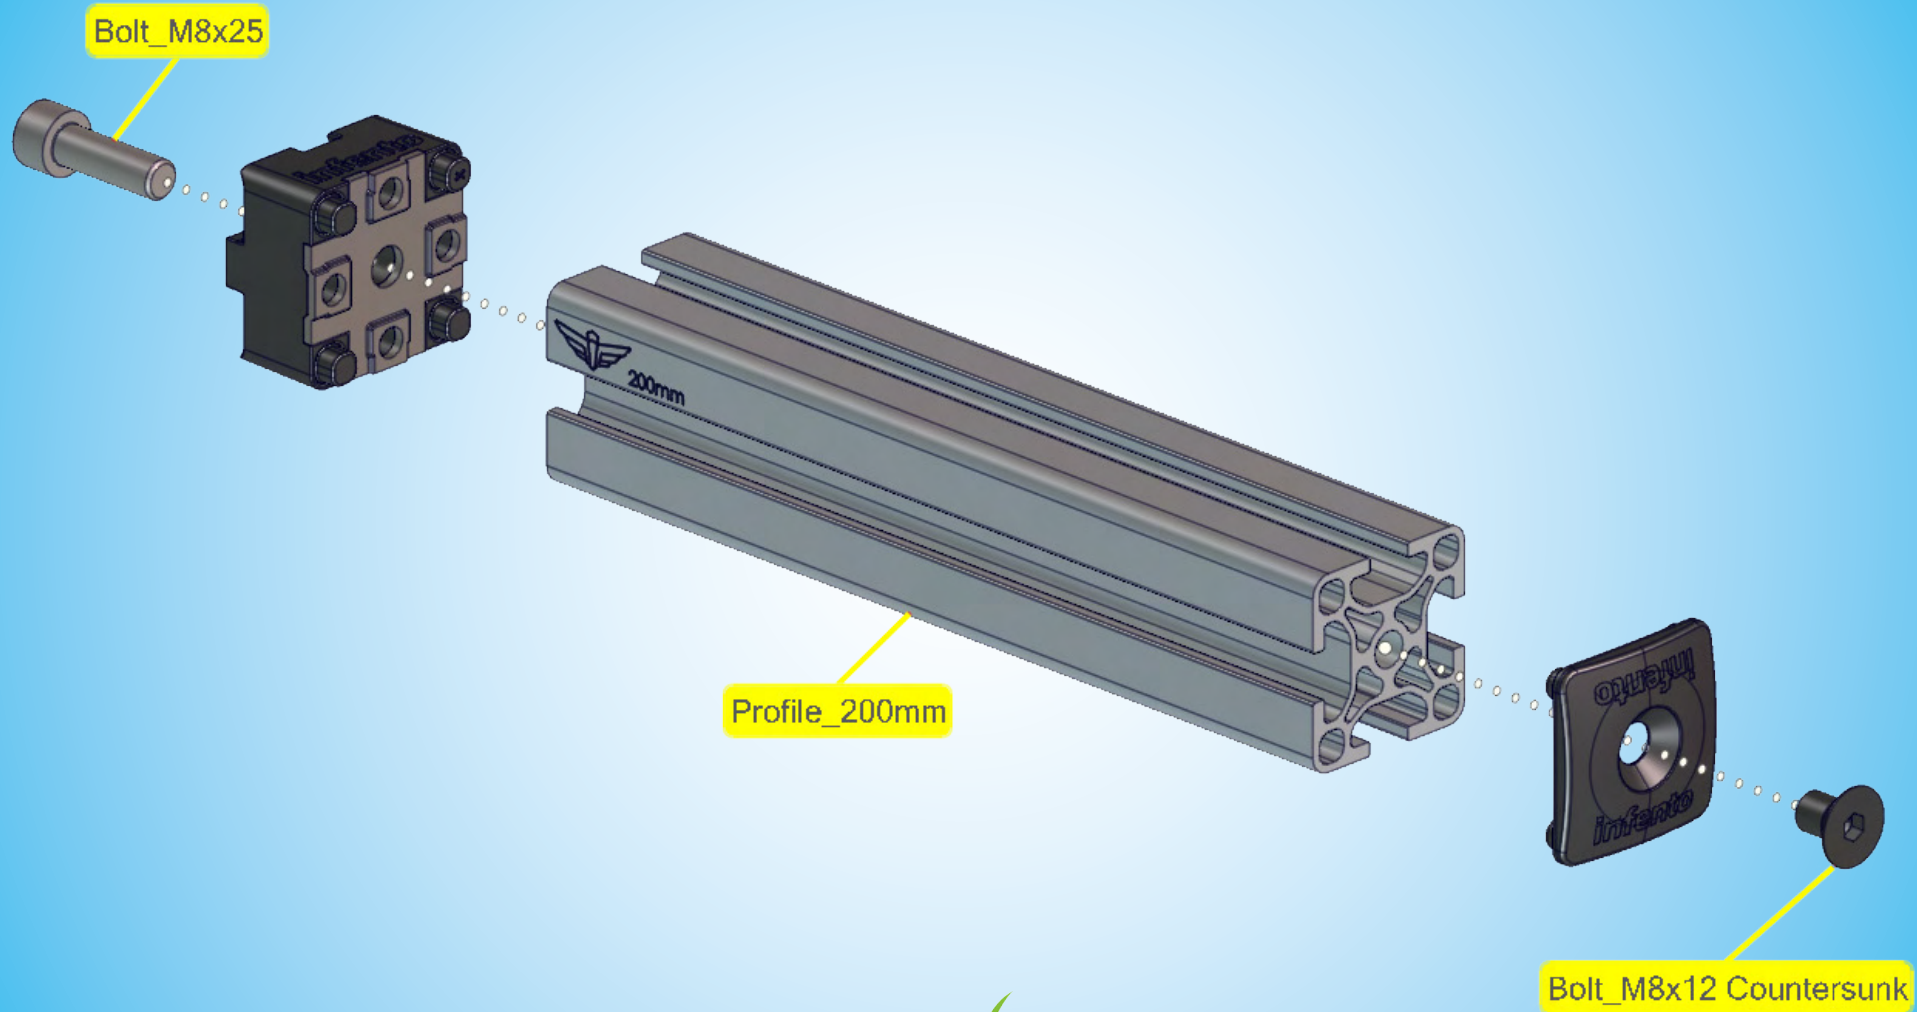

# B.11

LockBolt\_M6x50

Square nut M6

Bolt\_M8x25

Bolt\_M8x25

Bolt\_M8x35

10 mm

**infento**

200mm

2x

LockBolt\_M6x50

Square nut M6

Bolt\_M8x20

Twist\_nut

Bolt\_M8x65

Washer M8-24