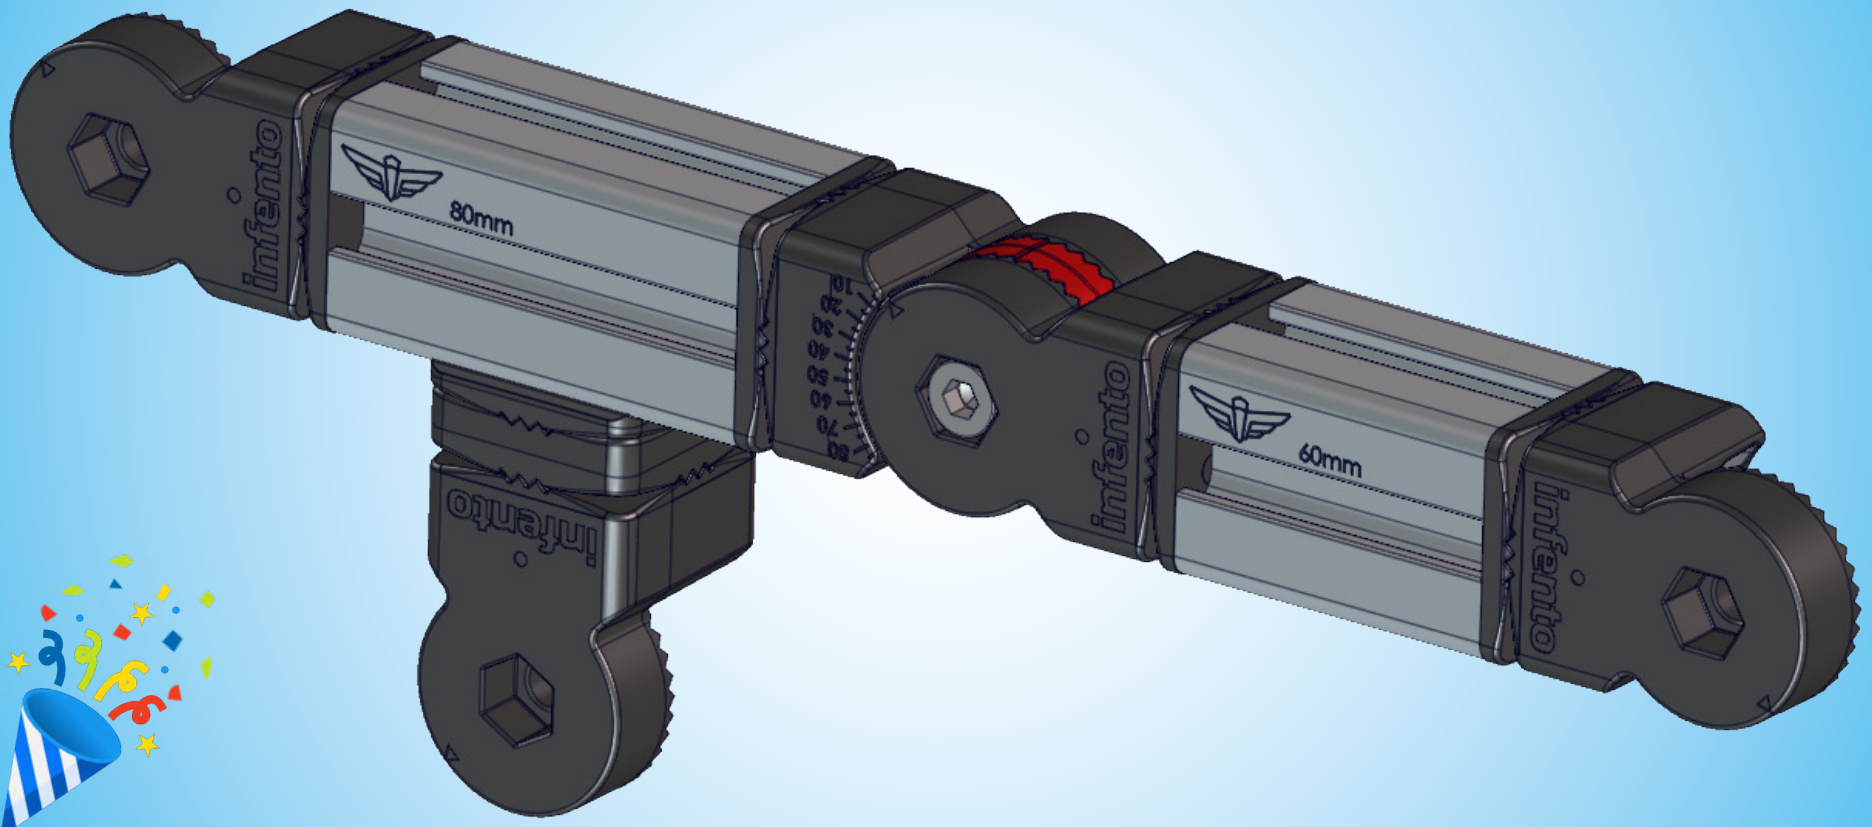

Age 4 - 14

50 kg | 110 lbs

97 cm - 166 cm  
38 inch - 66 inch

**LEVEL**

2.5 h

**FLOWMOTION** <sup>G1</sup>

A.1

A.2

200mm

2x

LockBolt\_M6x50

Square nut M6

Bolt\_M8x20

Twist\_nut

Bolt\_M8x65

Washer M8-24