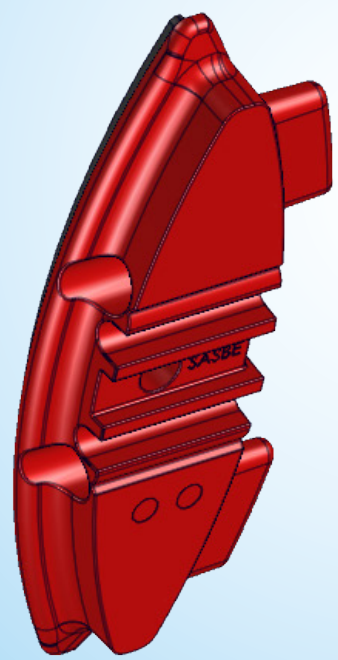

# B.11

LockBolt\_M6x50

Square nut M6

Bolt\_M8x25

Bolt\_M8x25

Bolt\_M8x35

10 mm

**infento**

Bolt\_M8x45

Locknut M8

Locknut M8

Washer M8-24

Washer M8-16

Bolt\_M8x50

Bolt\_M8x20

56 mm

200mm

2x

LockBolt\_M6x50

Square nut M6

Bolt\_M8x20

Twist\_nut

Bolt\_M8x65

Washer M8-24