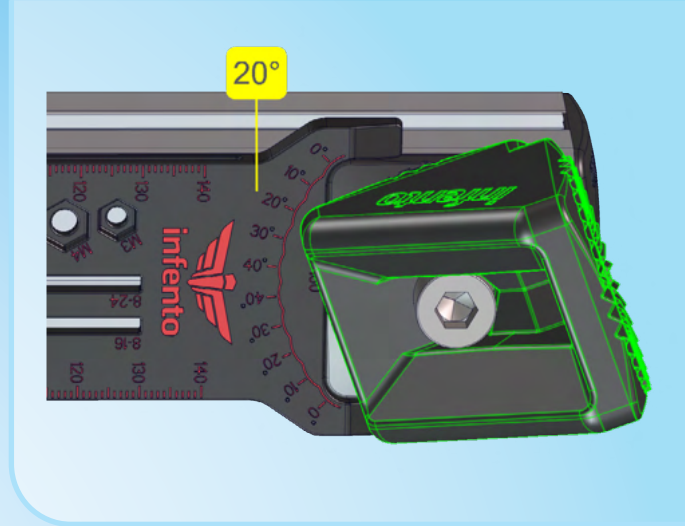

# B.11

LockBolt\_M6x50

Square nut M6

Bolt\_M8x25

Bolt\_M8x25

Bolt\_M8x35

10 mm

**infento**

200mm

2x

LockBolt\_M6x50

Square nut M6

Bolt\_M8x20

Twist\_nut

Bolt\_M8x65

Washer M8-24