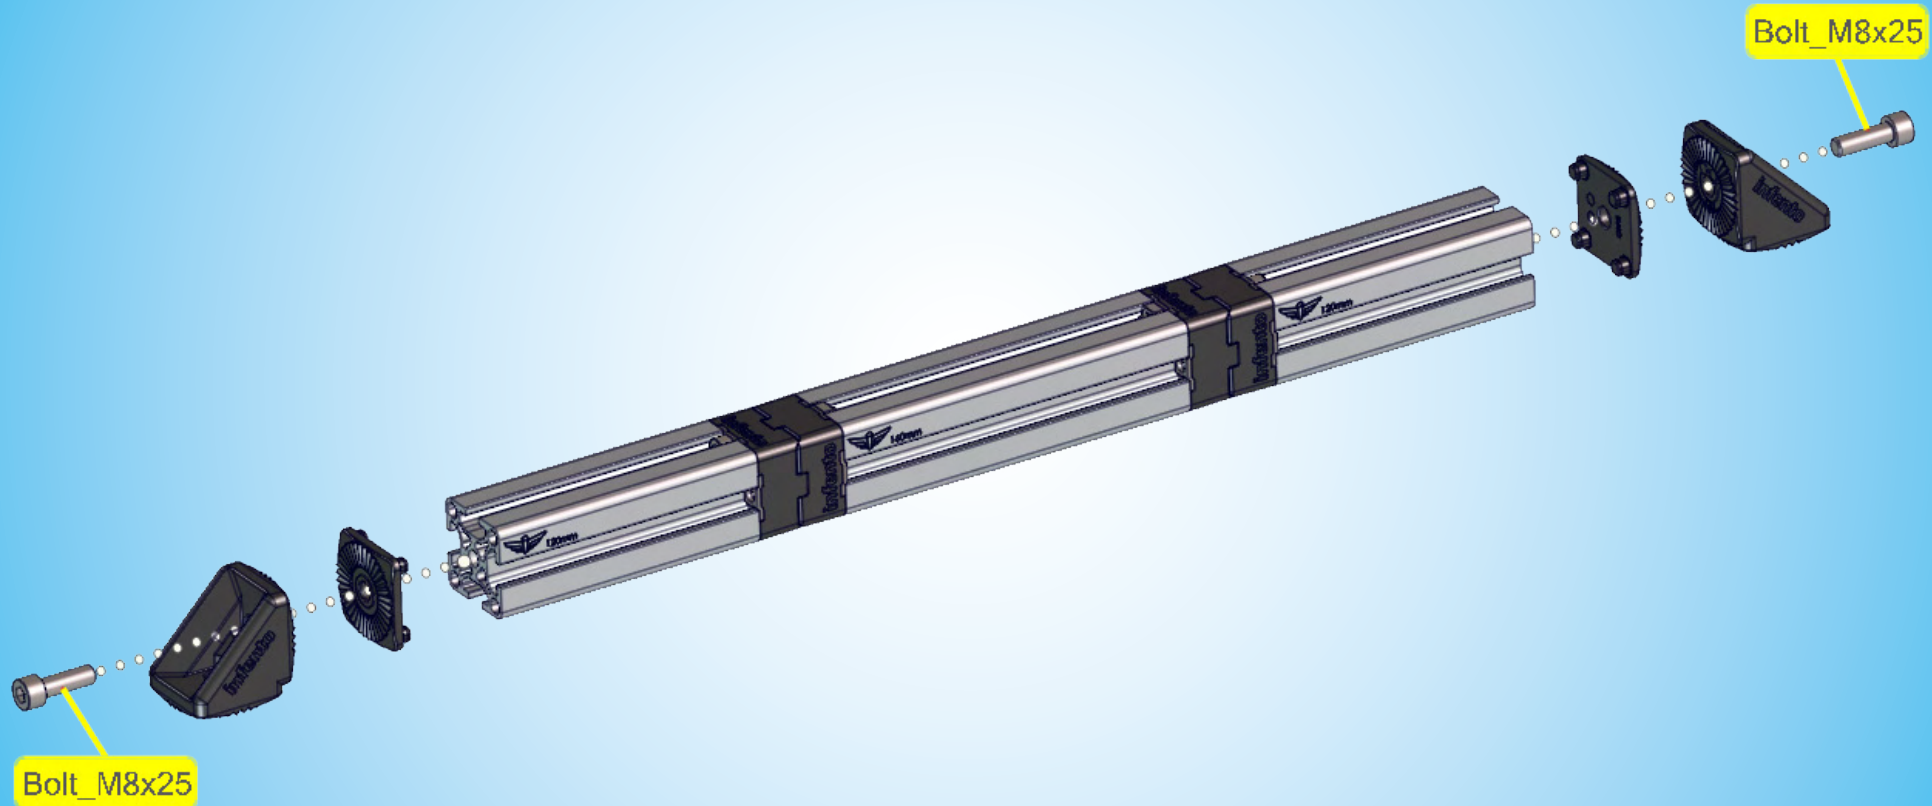

# B.11

LockBolt\_M6x50

Square nut M6

Bolt\_M8x25

Bolt\_M8x25

Bolt\_M8x35

10 mm

**infento**

200mm

2x

LockBolt\_M6x50

Square nut M6

Bolt\_M8x20

Twist\_nut

Bolt\_M8x65

Washer M8-24