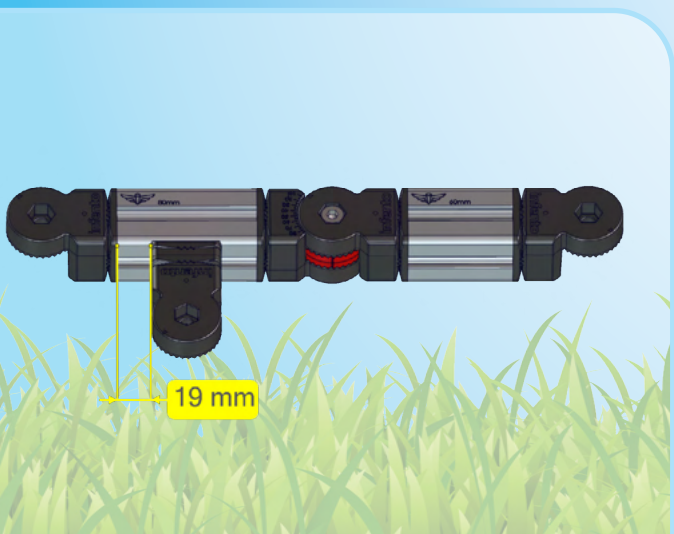

Age 4 - 14

50 kg | 110 lbs

97 cm - 166 cm  
38 inch - 66 inch

**LEVEL**

2.5 h

**FLOWMOTION** <sup>G1</sup>

A.1

A.2

200mm

2x

LockBolt\_M6x50

Square nut M6

Bolt\_M8x20

Twist\_nut

Bolt\_M8x65

Washer M8-24