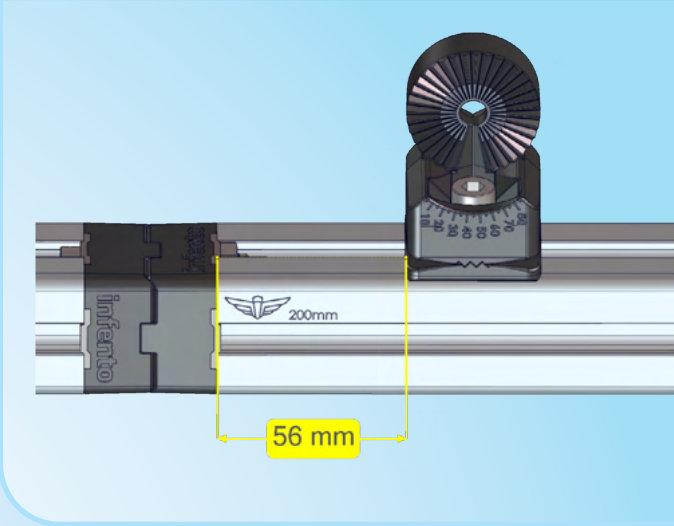

# B.11

LockBolt\_M6x50

Square nut M6

Bolt\_M8x25

Bolt\_M8x25

Bolt\_M8x35

10 mm

**infento**

Bolt\_M8x45

Locknut M8

Locknut M8

Washer M8-24

Washer M8-16

Bolt\_M8x50

Bolt\_M8x20

56 mm

200mm

2x

LockBolt\_M6x50

Square nut M6

Bolt\_M8x20

Twist\_nut

Bolt\_M8x65

Washer M8-24