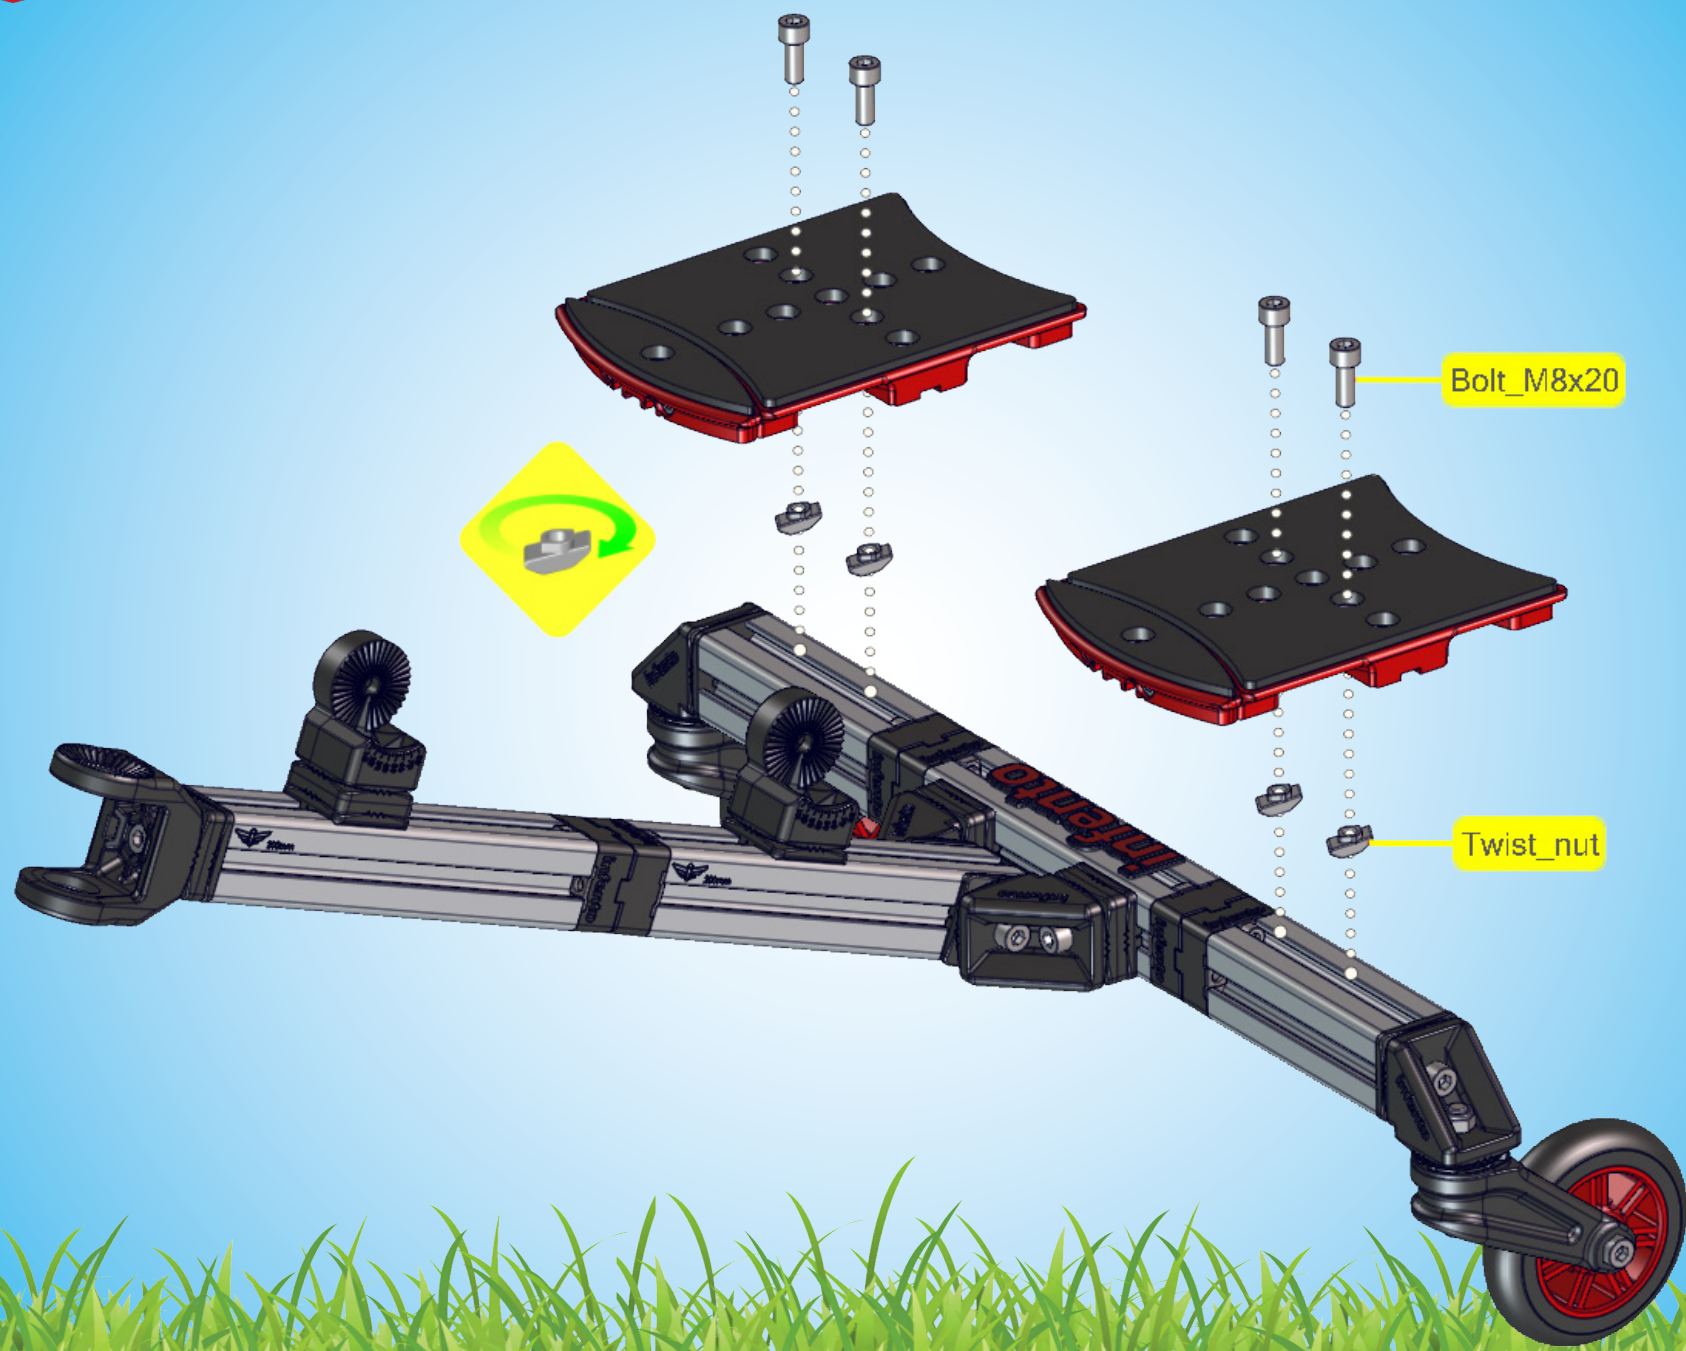

200mm

2x

LockBolt\_M6x50

Square nut M6

Bolt\_M8x20

Twist\_nut

Bolt\_M8x65

Washer M8-24