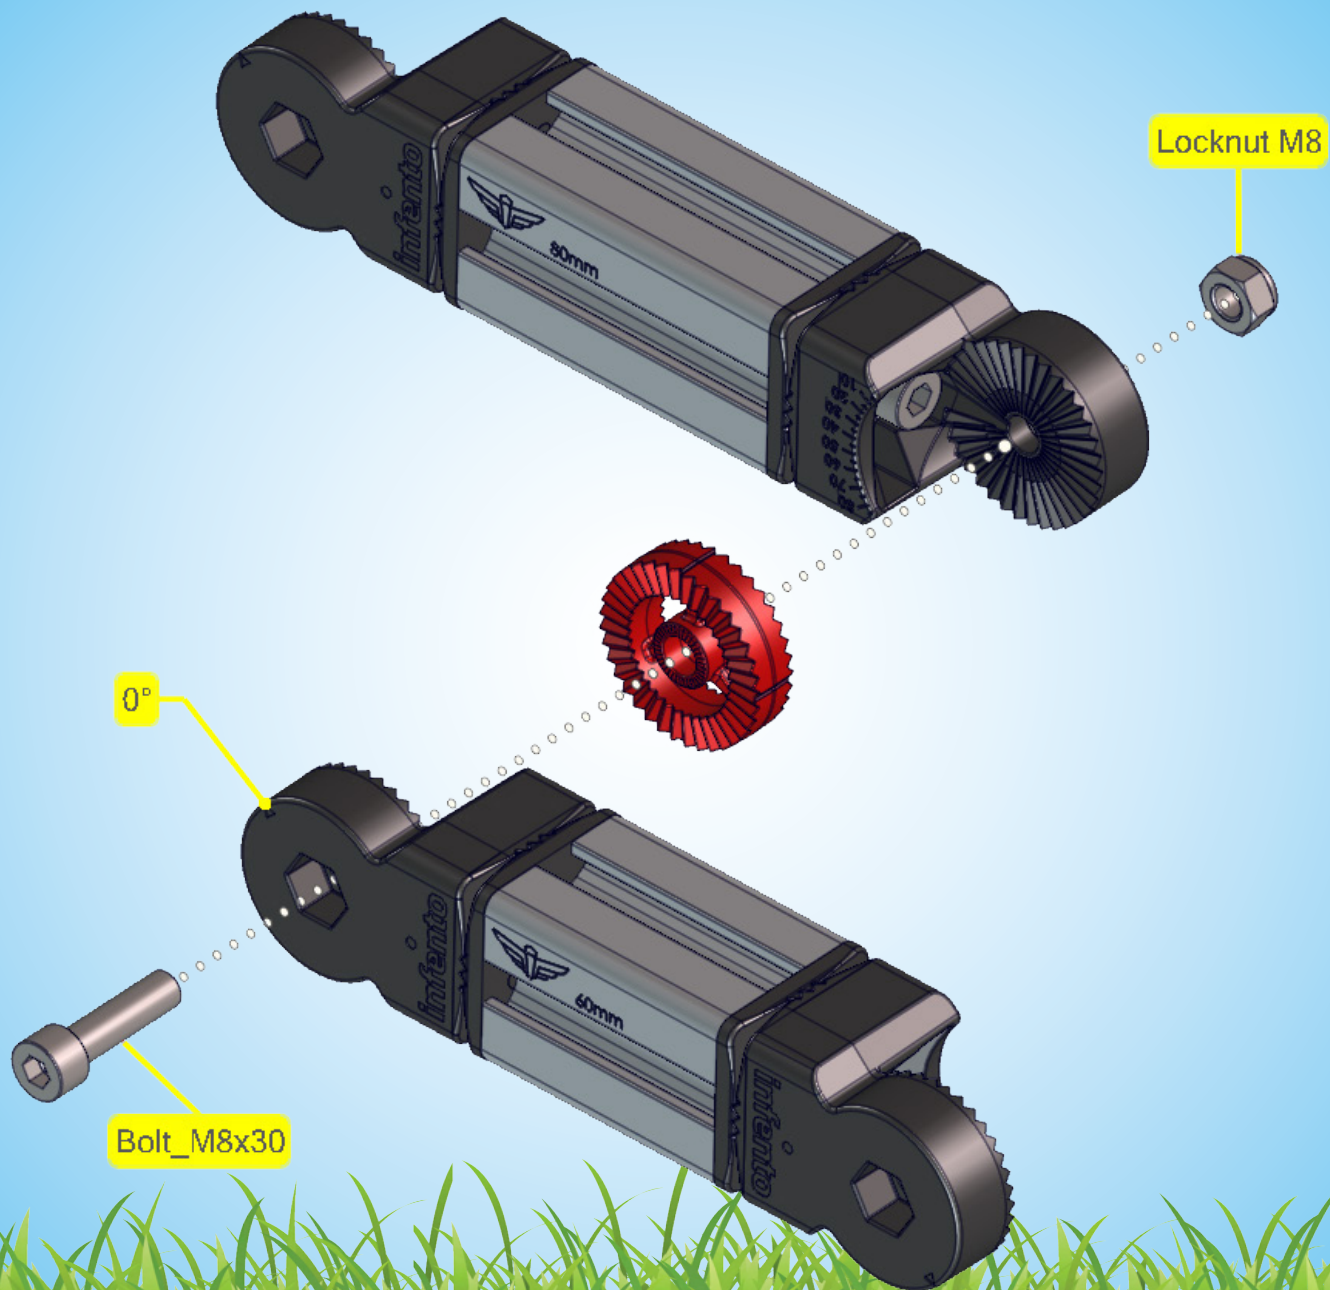

Age 4 - 14

50 kg | 110 lbs

97 cm - 166 cm  
38 inch - 66 inch

**LEVEL**

2.5 h

**FLOWMOTION** <sup>G1</sup>

A.1

A.2

Bolt\_M8x25

B.8

Bolt\_M8x55

1

2

Bolt\_M8x35

Washer M8-24

# B.11

LockBolt\_M6x50

Square nut M6

Bolt\_M8x25

Bolt\_M8x25

Bolt\_M8x35

10 mm

**infento**

200mm

2x

LockBolt\_M6x50

Square nut M6

Bolt\_M8x20

Twist\_nut

Bolt\_M8x65

Washer M8-24