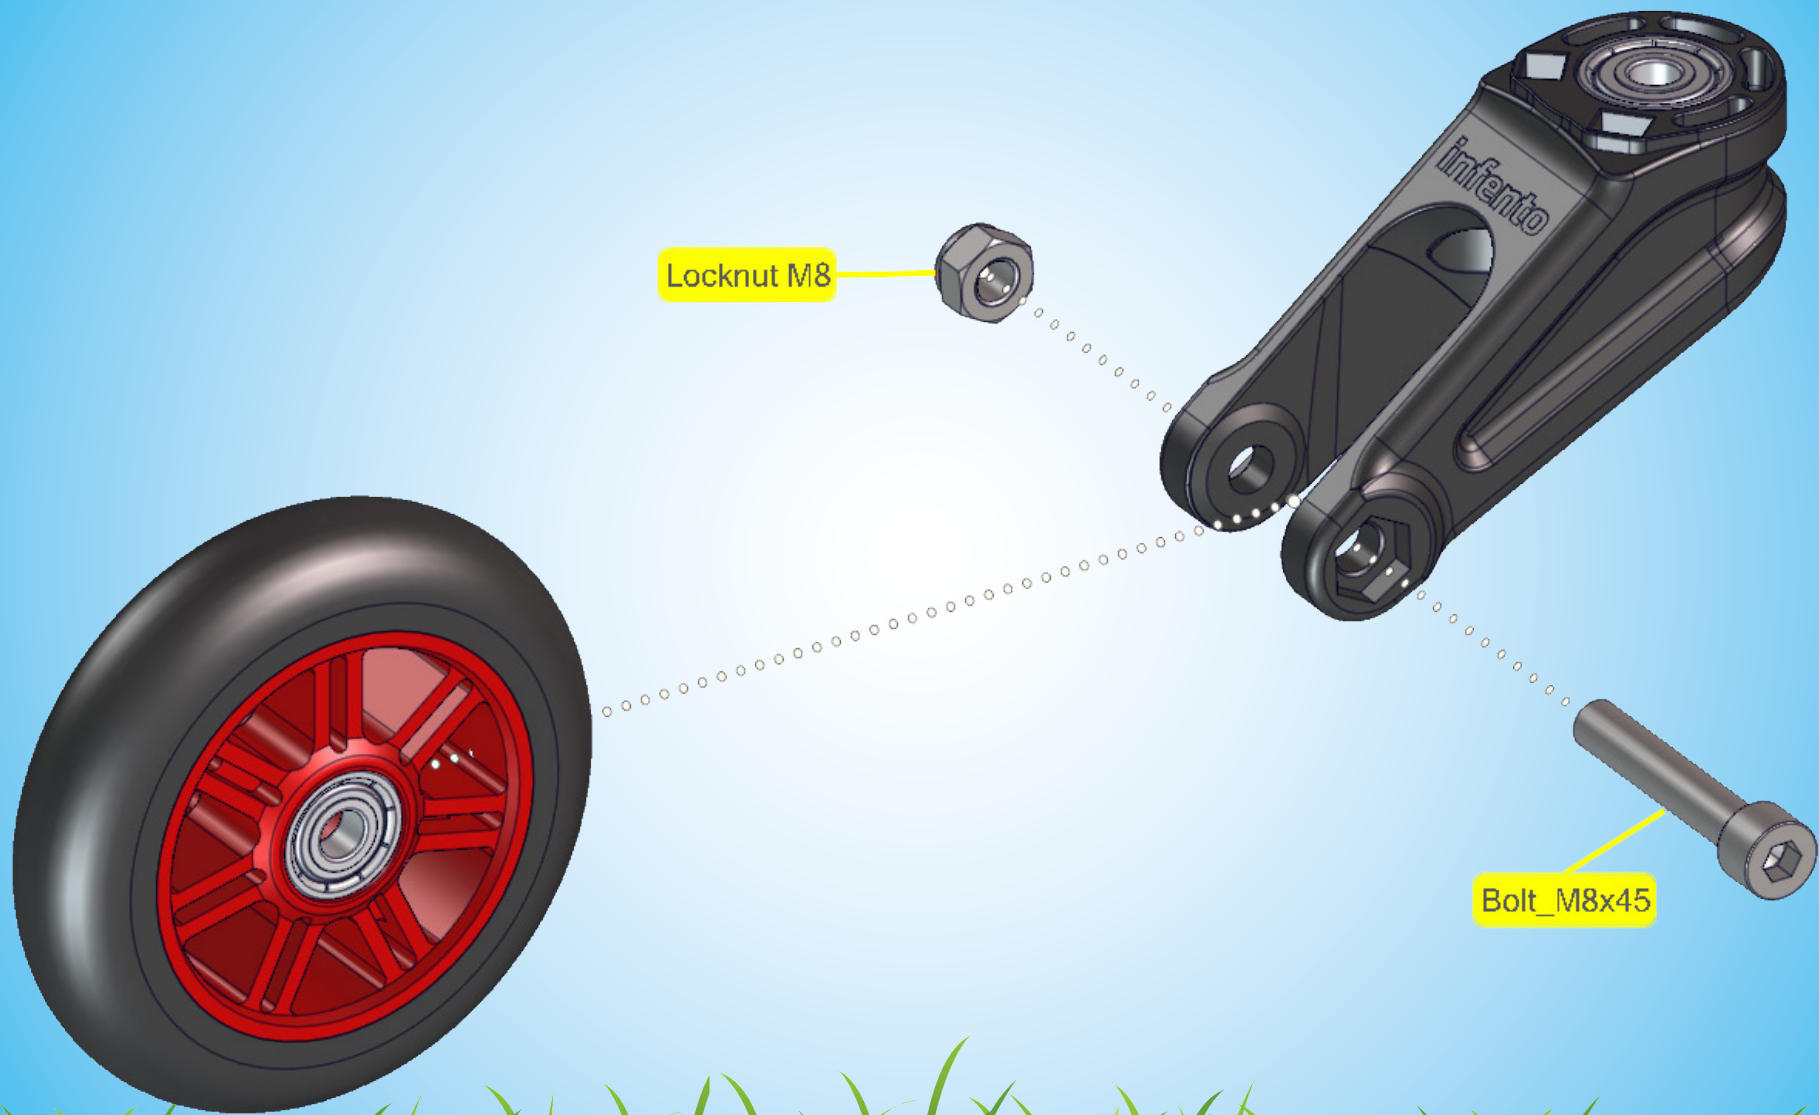

# B.11

LockBolt\_M6x50

Square nut M6

Bolt\_M8x25

Bolt\_M8x25

Bolt\_M8x35

10 mm

**infento**

200mm

2x

LockBolt\_M6x50

Square nut M6

Bolt\_M8x20

Twist\_nut

Bolt\_M8x65

Washer M8-24