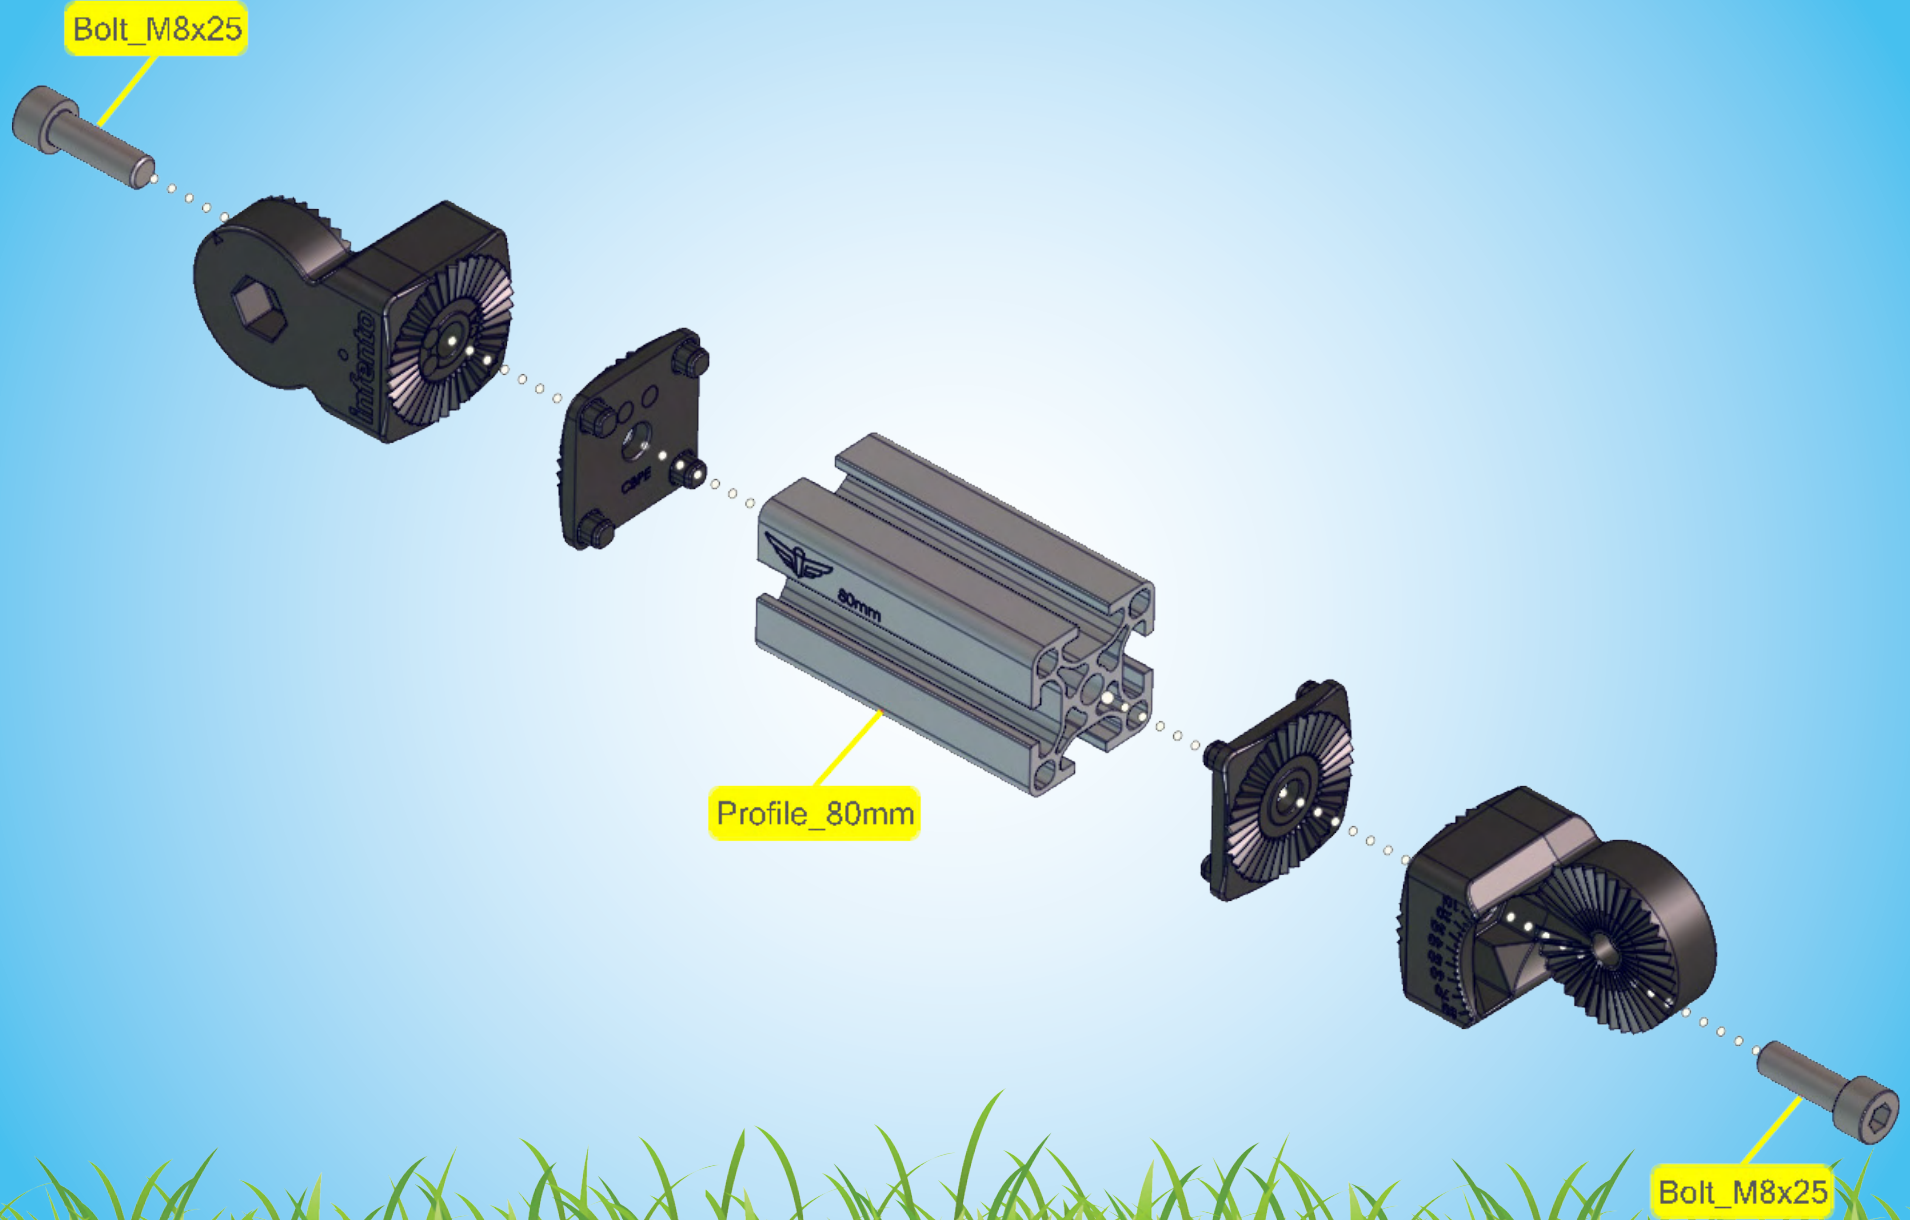

Age 4 - 14

50 kg | 110 lbs

97 cm - 166 cm  
38 inch - 66 inch

**LEVEL**

2.5 h

**FLOWMOTION** <sup>G1</sup>

A.1

A.2

Bolt\_M8x25

B.8

Bolt\_M8x55

1

2

Bolt\_M8x35

Washer M8-24

# B.11

LockBolt\_M6x50

Square nut M6

Bolt\_M8x25

Bolt\_M8x25

Bolt\_M8x35

10 mm

**infento**

200mm

2x

LockBolt\_M6x50

Square nut M6

Bolt\_M8x20

Twist\_nut

Bolt\_M8x65

Washer M8-24