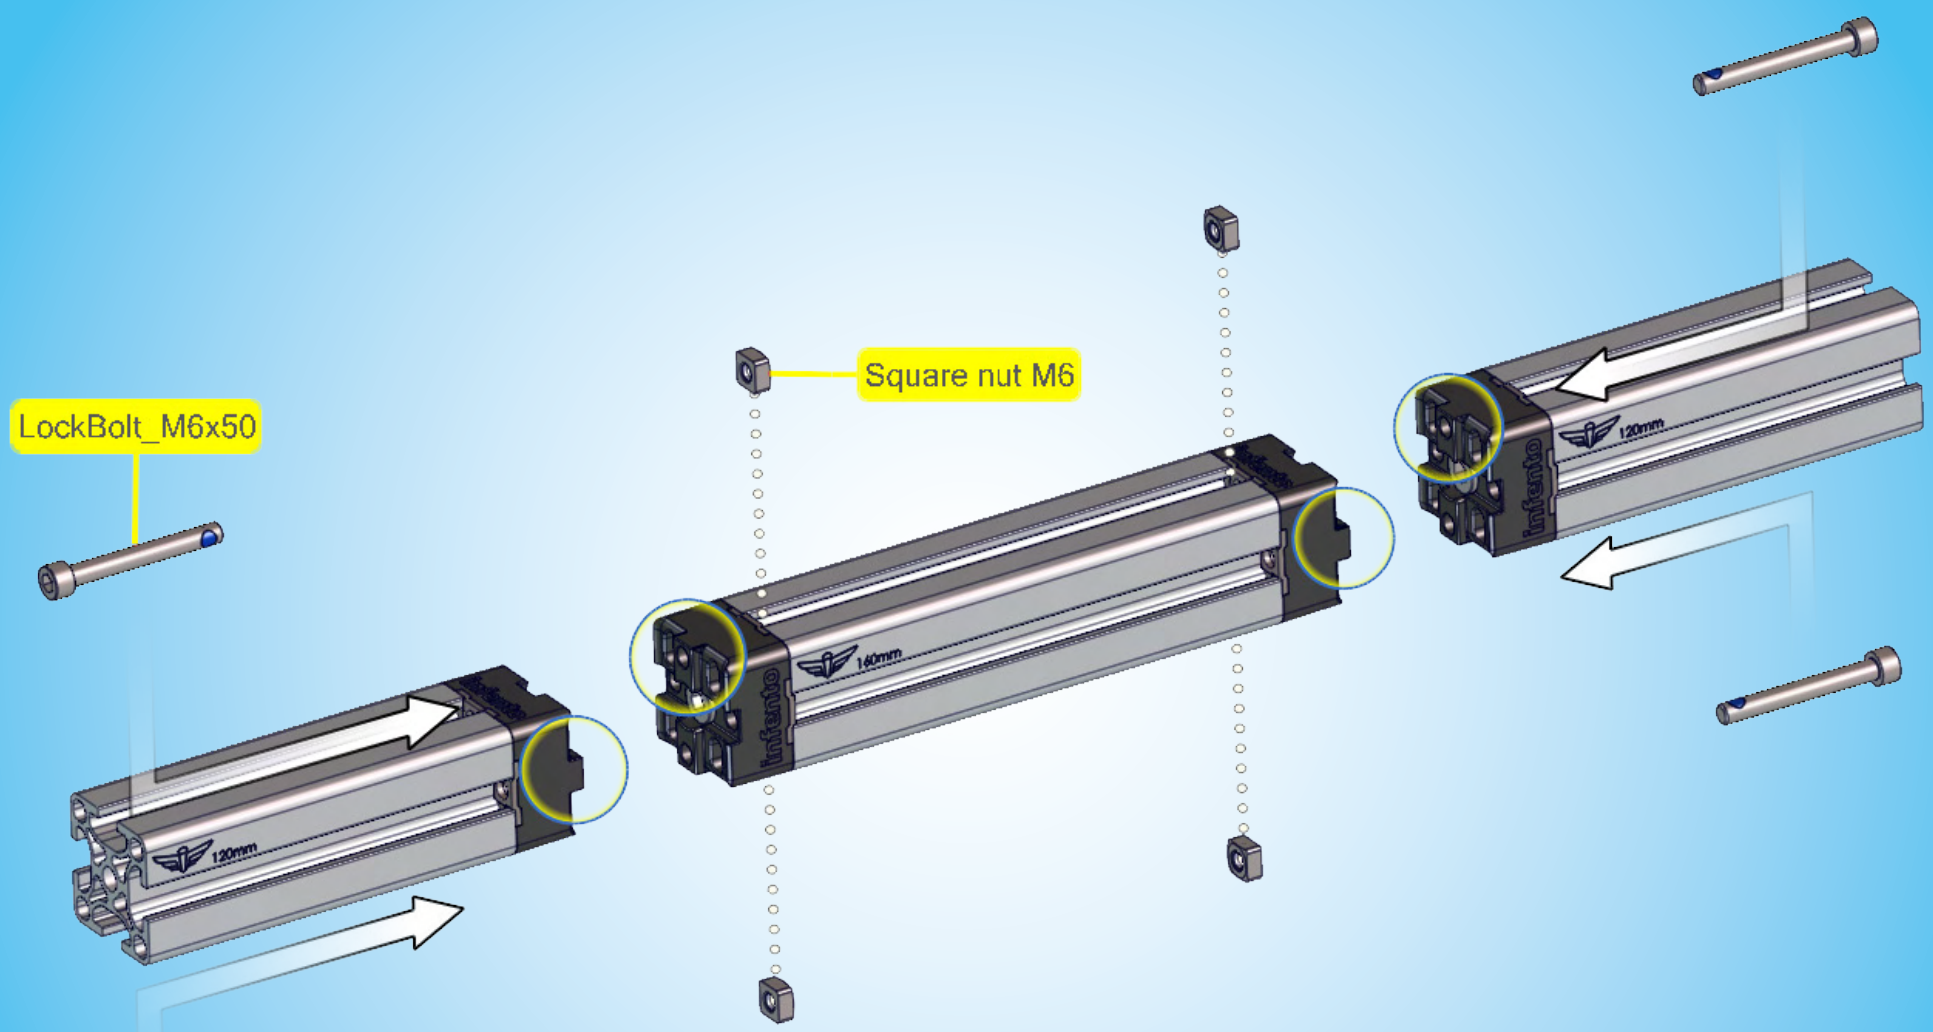

# B.11

LockBolt\_M6x50

Square nut M6

Bolt\_M8x25

Bolt\_M8x25

Bolt\_M8x35

10 mm

**infento**

200mm

2x

LockBolt\_M6x50

Square nut M6

Bolt\_M8x20

Twist\_nut

Bolt\_M8x65

Washer M8-24