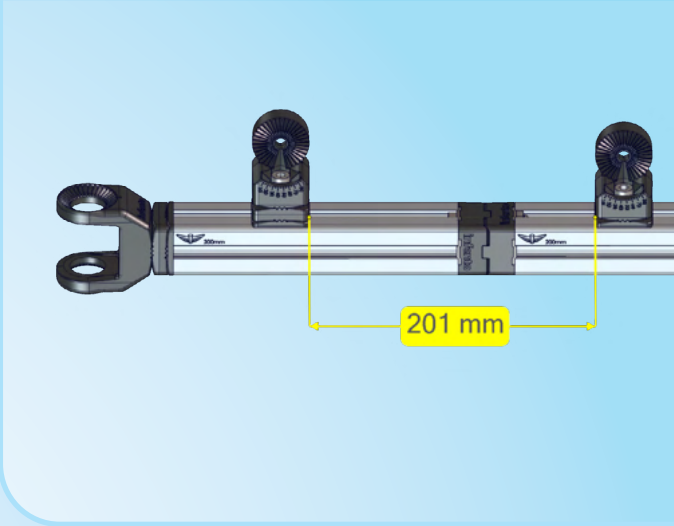

# B.11

LockBolt\_M6x50

Square nut M6

Bolt\_M8x25

Bolt\_M8x25

Bolt\_M8x35

10 mm

**infento**

Bolt\_M8x45

Locknut M8

Locknut M8

Washer M8-24

Washer M8-16

Bolt\_M8x50

Bolt\_M8x20

56 mm

200mm

2x

LockBolt\_M6x50

Square nut M6

Bolt\_M8x20

Twist\_nut

Bolt\_M8x65

Washer M8-24