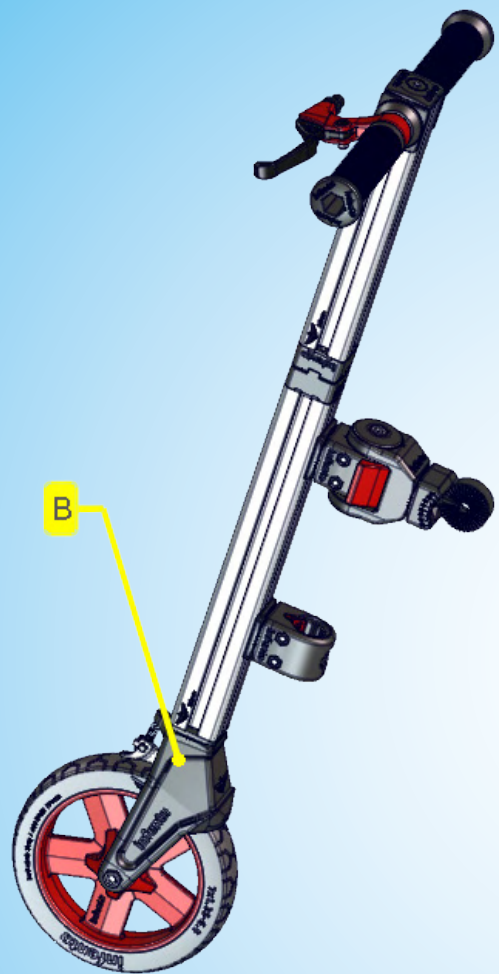

Age 4 - 14

50 kg | 110 lbs

97 cm - 166 cm  
38 inch - 66 inch

**LEVEL**

2.5 h

**FLOWMOTION** <sup>G1</sup>

A.1

A.2

Bolt\_M8x25

B.8

Bolt\_M8x55

1

2

Bolt\_M8x35

Washer M8-24

# B.11

LockBolt\_M6x50

Square nut M6

Bolt\_M8x25

Bolt\_M8x25

Bolt\_M8x35

10 mm

**infento**

200mm

2x

LockBolt\_M6x50

Square nut M6

Bolt\_M8x20

Twist\_nut

Bolt\_M8x65

Washer M8-24