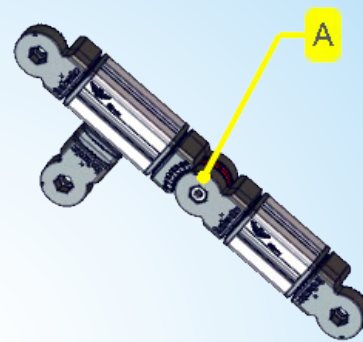

Age 4 - 14

50 kg | 110 lbs

97 cm - 166 cm  
38 inch - 66 inch

**LEVEL**

2.5 h

**FLOWMOTION** <sup>G1</sup>

A.1

A.2

Bolt\_M8x25

B.8

Bolt\_M8x55

1

2

Bolt\_M8x35

Washer M8-24

# B.11

LockBolt\_M6x50

Square nut M6

Bolt\_M8x25

Bolt\_M8x25

Bolt\_M8x35

10 mm

**infento**

200mm

2x

LockBolt\_M6x50

Square nut M6

Bolt\_M8x20

Twist\_nut

Bolt\_M8x65

Washer M8-24