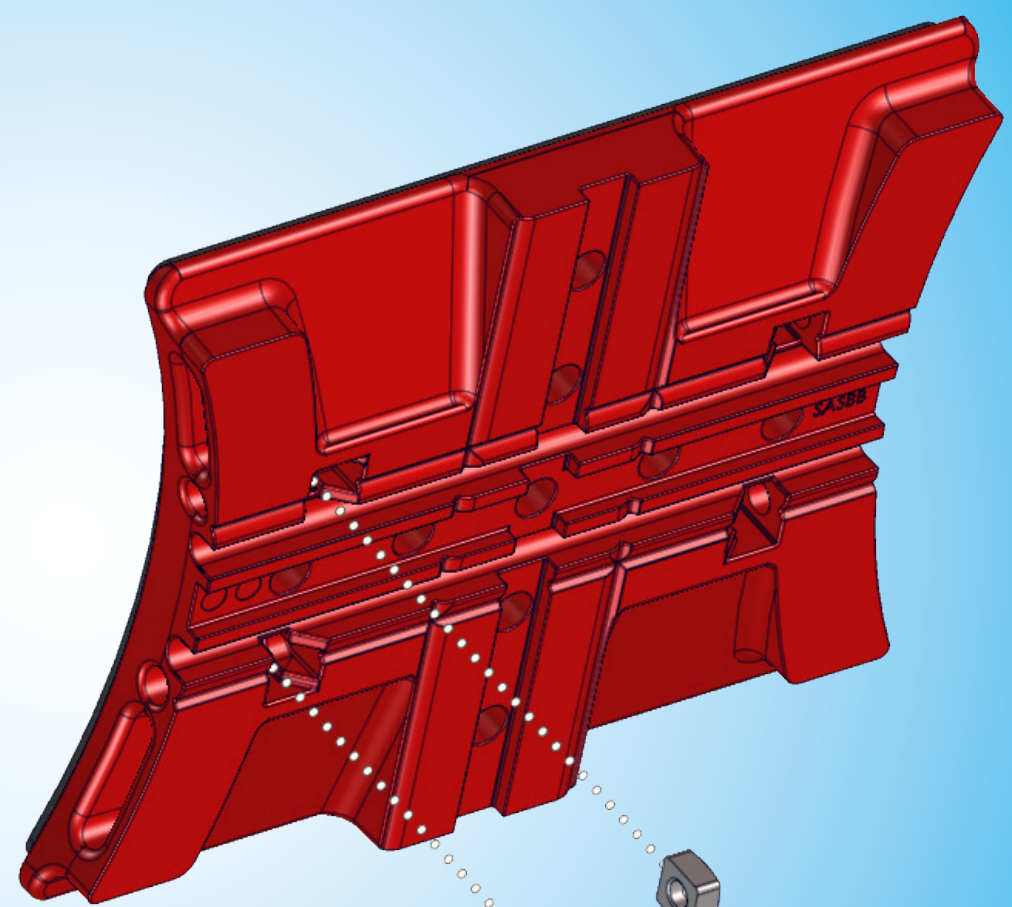

200mm

2x

LockBolt\_M6x50

Square nut M6

Bolt\_M8x20

Twist\_nut

Bolt\_M8x65

Washer M8-24