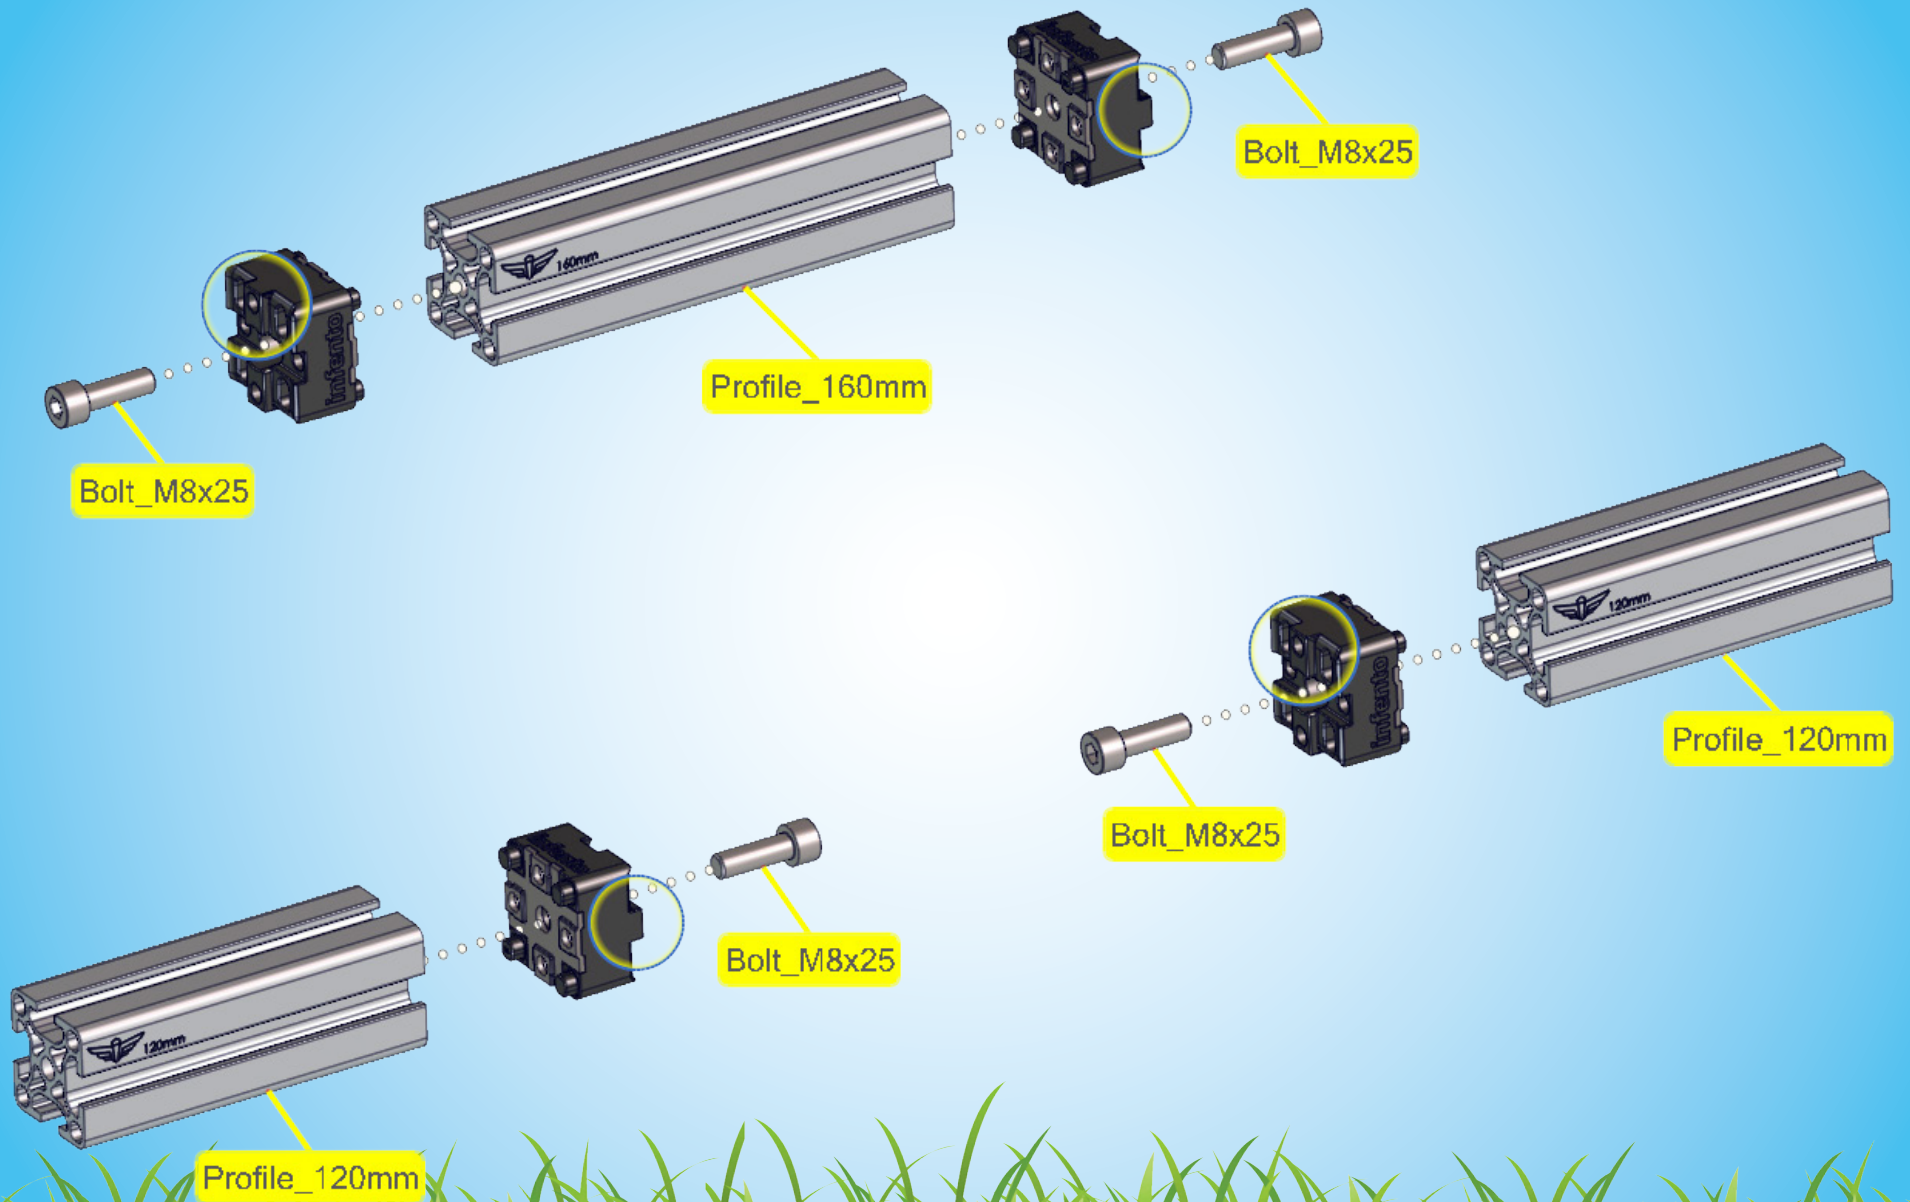

Age 4 - 14

50 kg | 110 lbs

97 cm - 166 cm  
38 inch - 66 inch

**LEVEL**

2.5 h

**FLOWMOTION** <sup>G1</sup>

A.1

A.2

# B.11

LockBolt\_M6x50

Square nut M6

Bolt\_M8x25

Bolt\_M8x25

Bolt\_M8x35

10 mm

**infento**

200mm

2x

LockBolt\_M6x50

Square nut M6

Bolt\_M8x20

Twist\_nut

Bolt\_M8x65

Washer M8-24