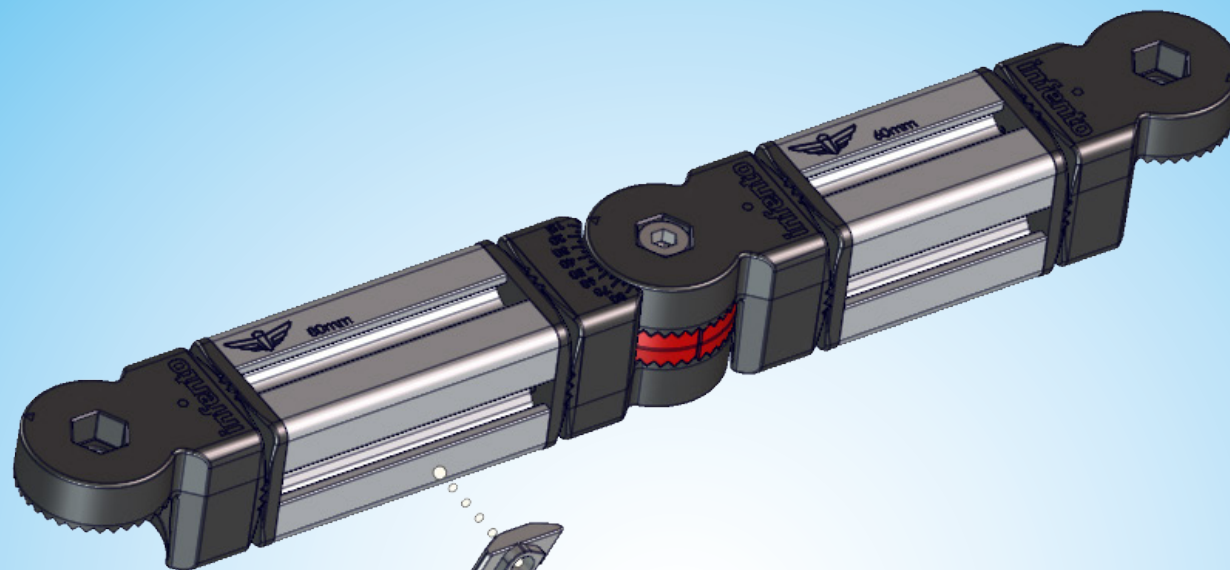

Age 4 - 14

50 kg | 110 lbs

97 cm - 166 cm  
38 inch - 66 inch

**LEVEL**

2.5 h

**FLOWMOTION** <sup>G1</sup>

A.1

A.2

# B.11

LockBolt\_M6x50

Square nut M6

Bolt\_M8x25

Bolt\_M8x25

Bolt\_M8x35

10 mm

**infento**

200mm

2x

LockBolt\_M6x50

Square nut M6

Bolt\_M8x20

Twist\_nut

Bolt\_M8x65

Washer M8-24