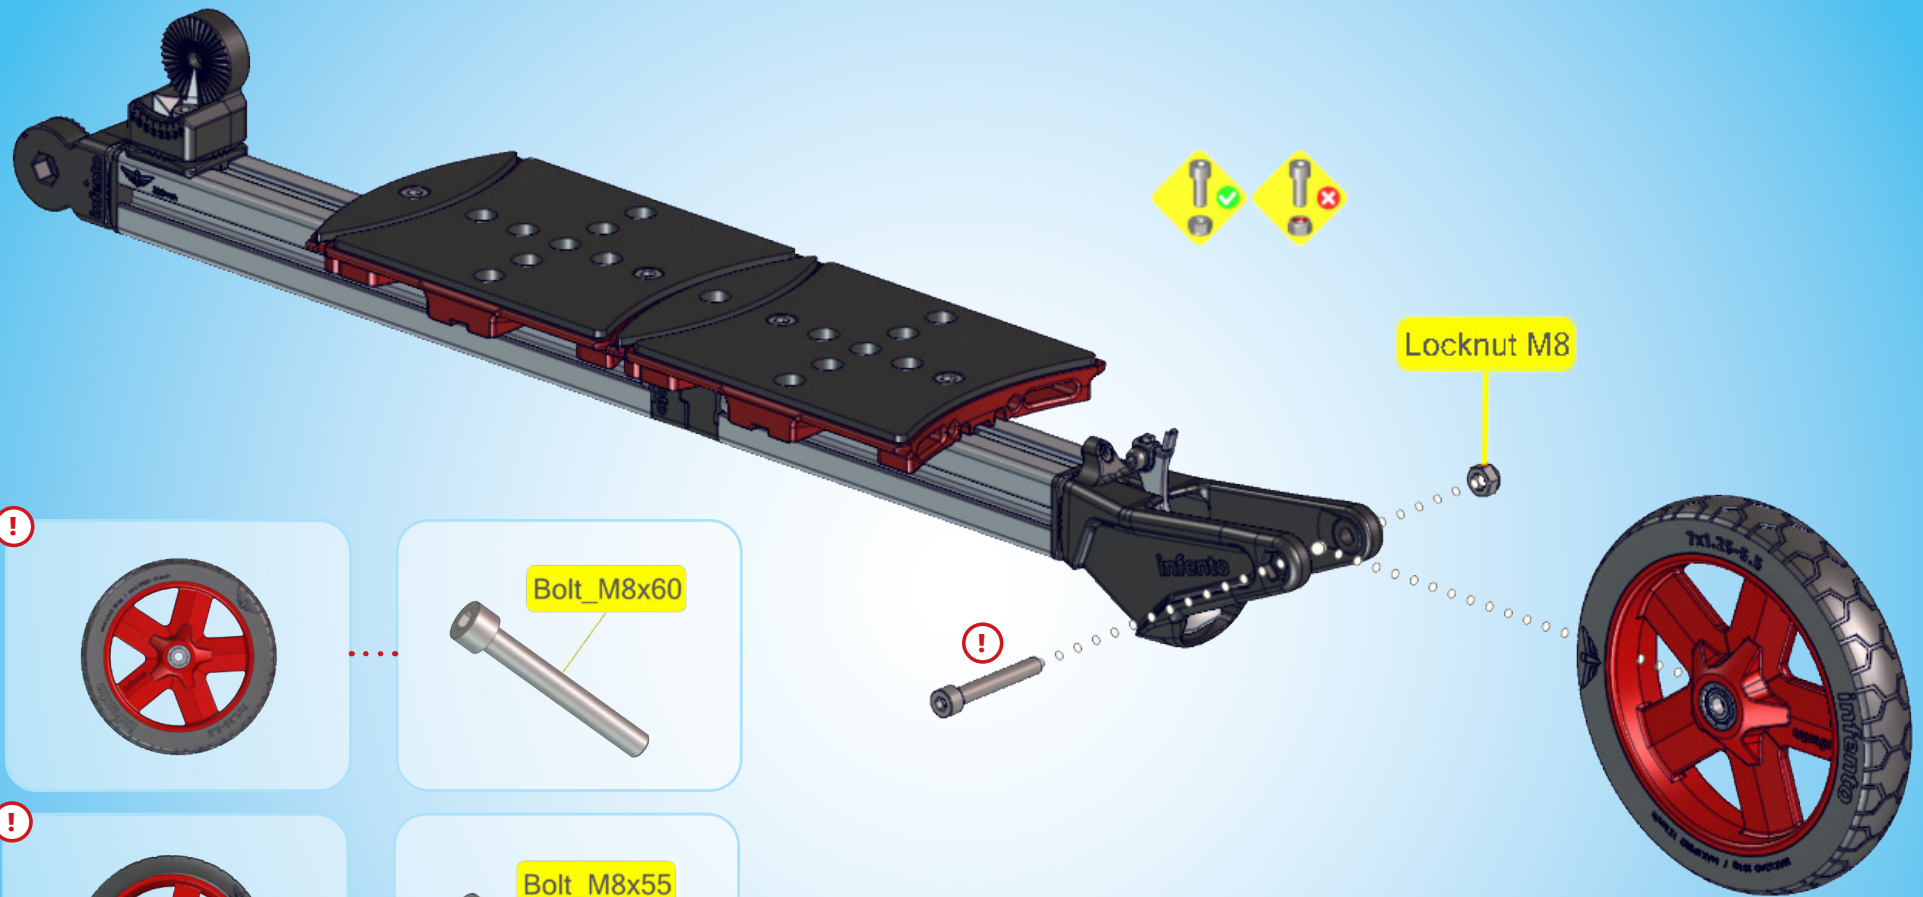

Square nut M6

C.7

Bolt\_M8x20

Locknut M8

Locknut M8

60°

Bolt\_M8x30

Brake cable 130cm