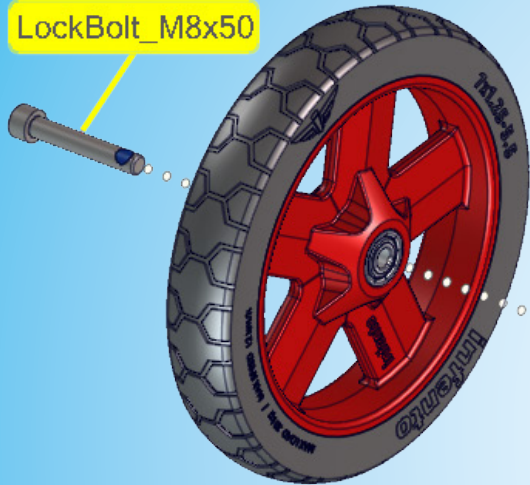

Age 7 - 14

50 kg | 110 lbs

118 cm - 166 cm  
47 inch - 66 inch

**LEVEL**

2 h

**CRUISER** <sup>G1</sup>

Bolt\_M8x30

LockBolt\_M6x50

Square nut M6

B.2

Locknut M8

Bolt\_M8x25

Locknut M8

Bolt\_M8x25

B.7

LockBolt\_M8x50