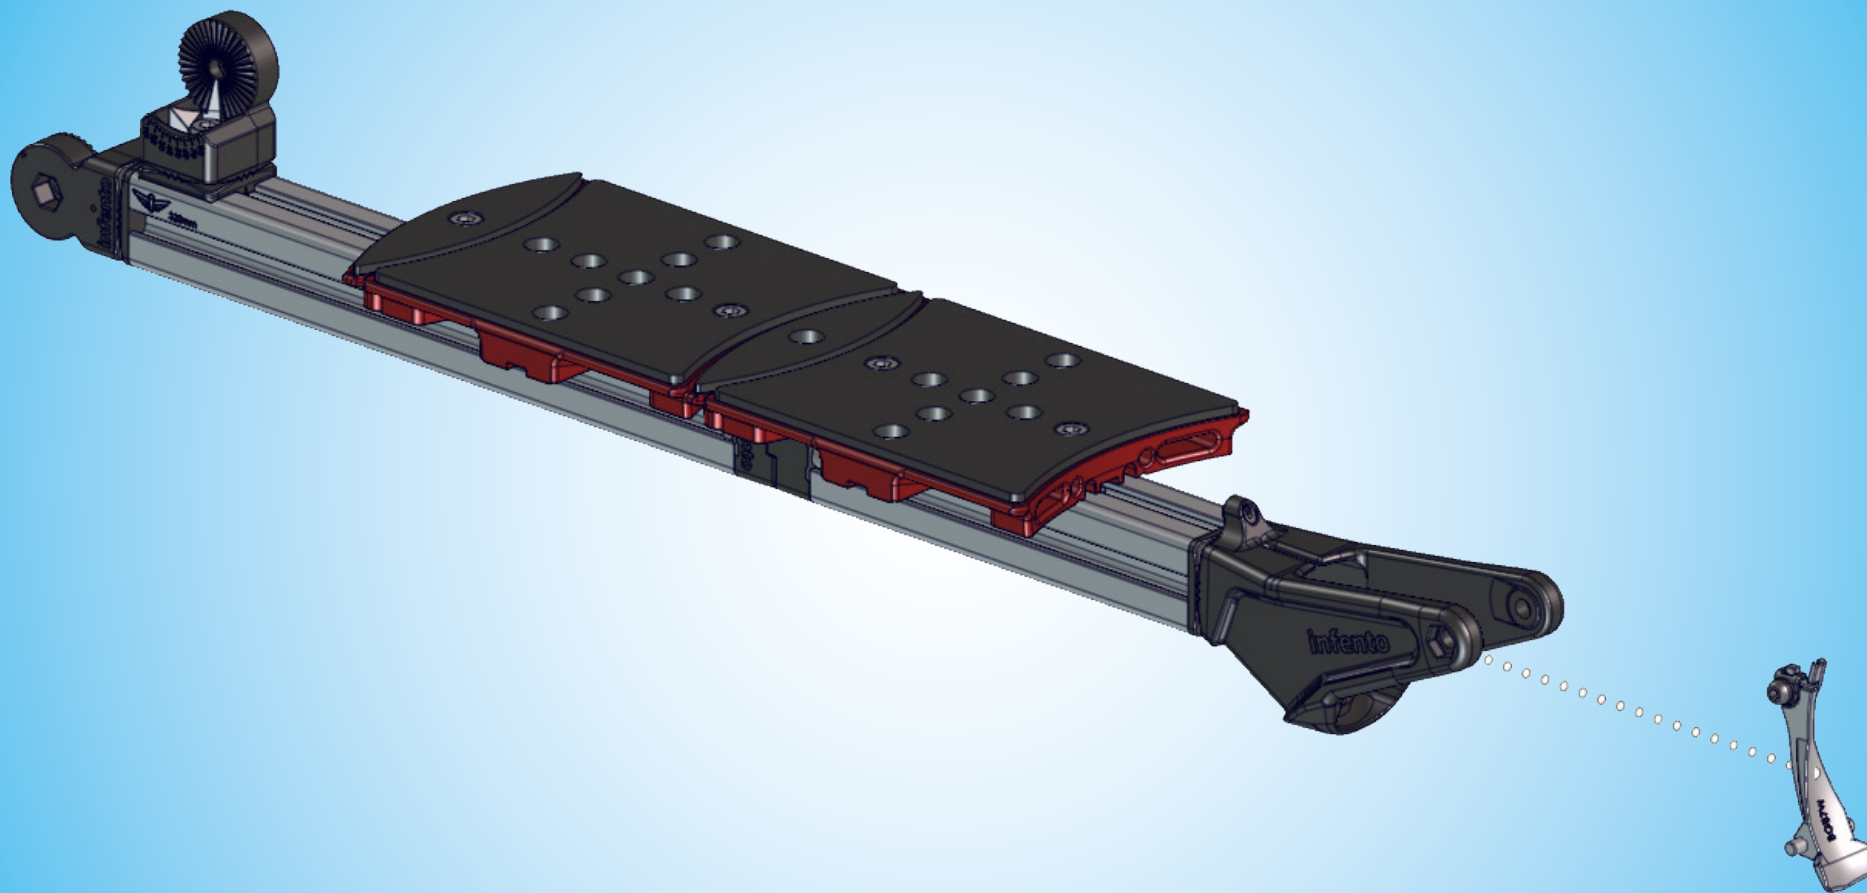

Square nut M6

C.7

Bolt\_M8x20

Locknut M8

Locknut M8

60°

Bolt\_M8x30

Brake cable 130cm