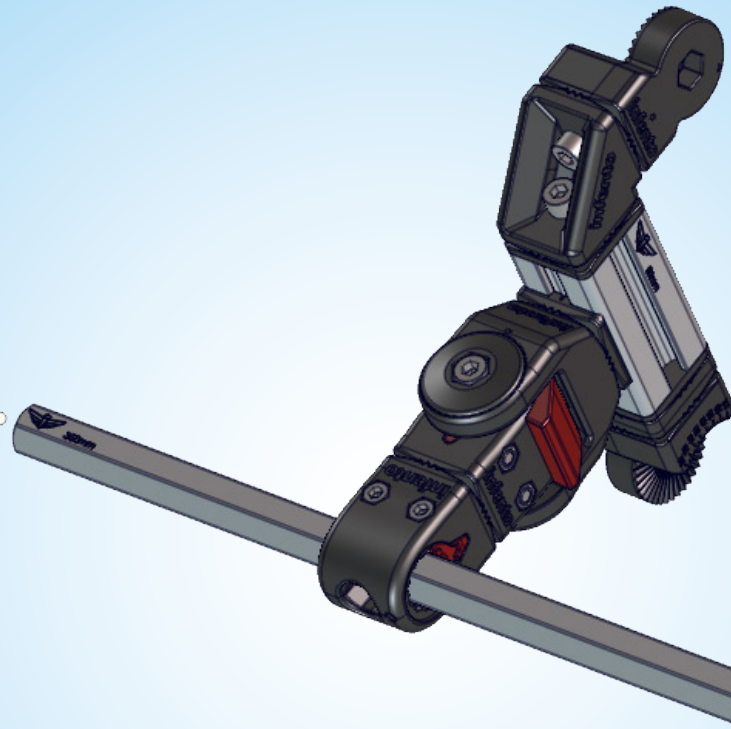

Age 7 - 14

50 kg | 110 lbs

118 cm - 166 cm  
47 inch - 66 inch

**LEVEL**

2 h

**CRUISER** <sup>G1</sup>

Bolt\_M8x30

LockBolt\_M6x50

Square nut M6

B.2

Locknut M8

Bolt\_M8x25

Locknut M8

Bolt\_M8x25

B.7

LockBolt\_M8x50

LockBolt\_M8x50

1

2

Bolt\_M8x20

3 mm

320mm

2x

LockBolt\_M6x50

Square nut M6

C.7

Bolt\_M8x20

Locknut M8

Locknut M8

60°

Bolt\_M8x30

Brake cable 130cm