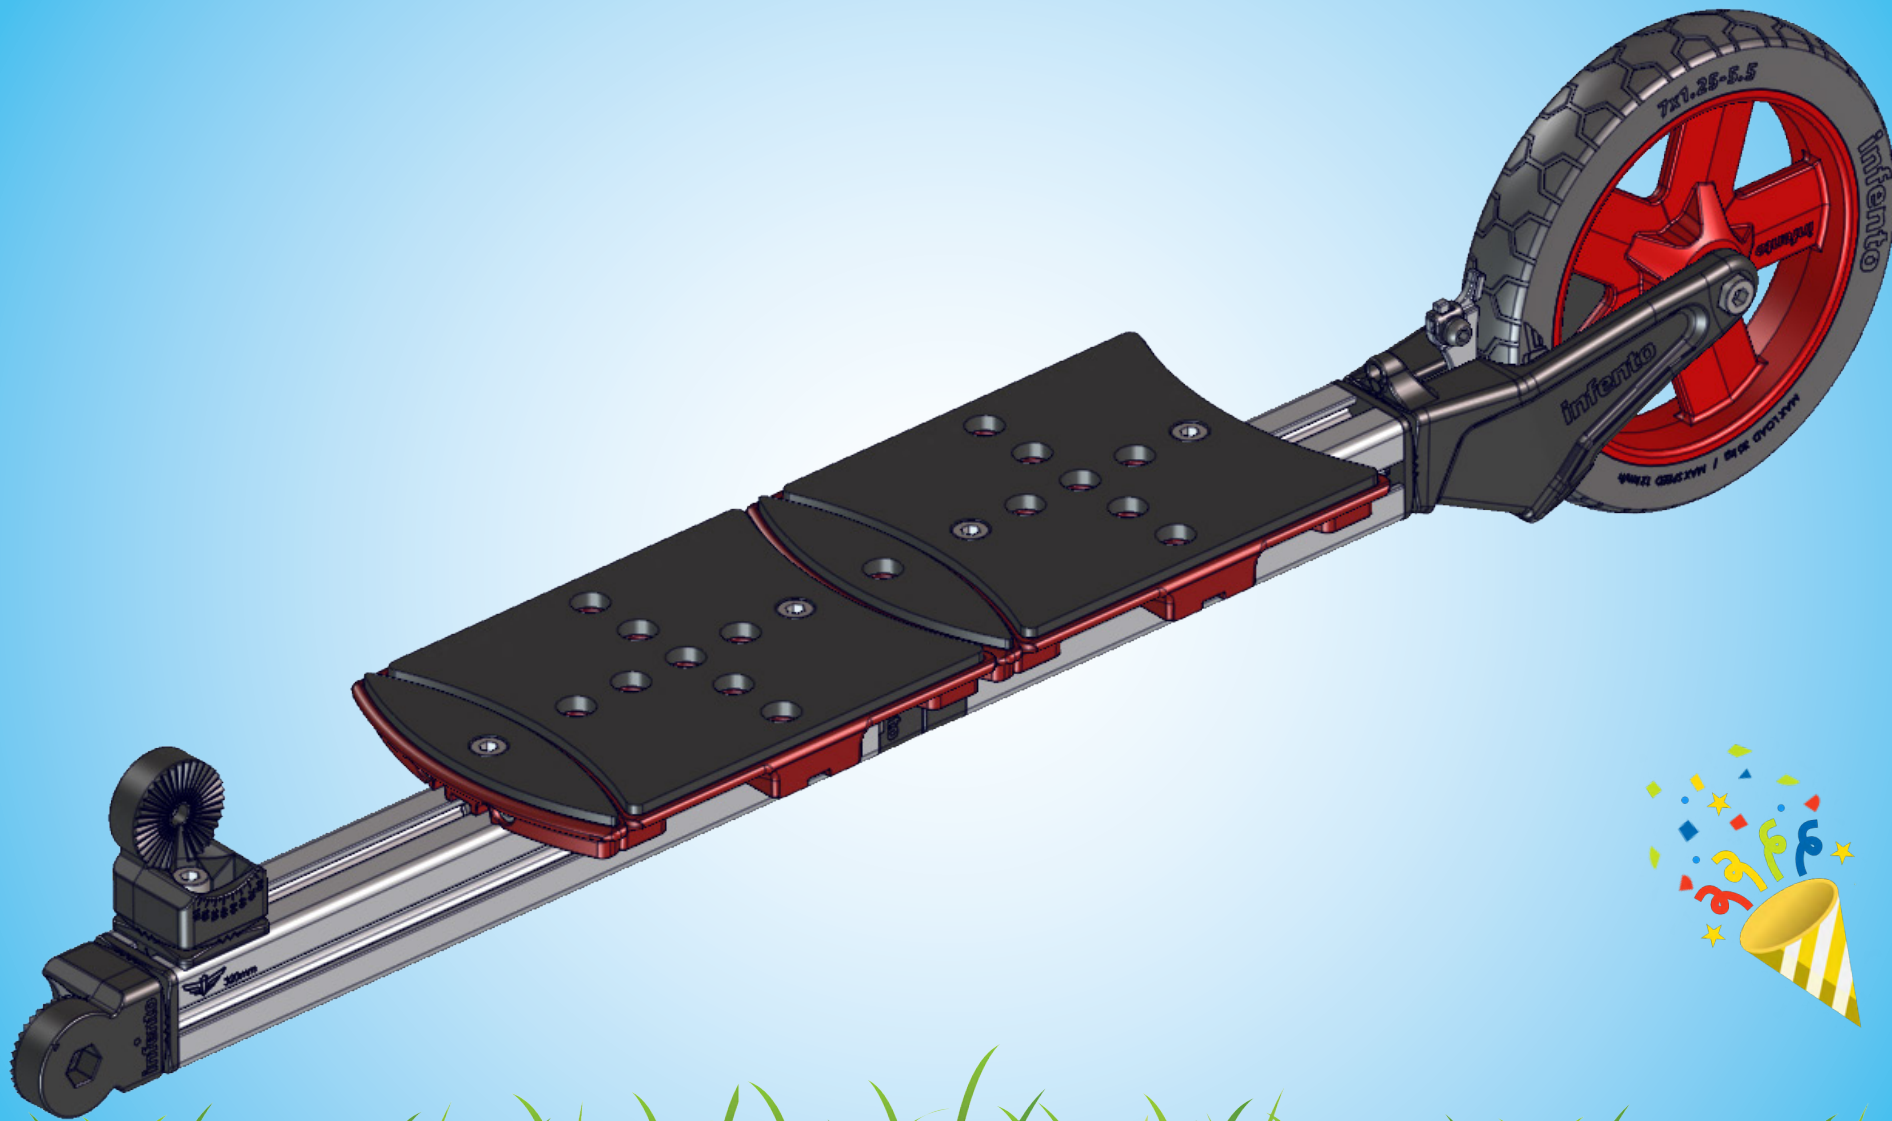

Square nut M6

C.7

Bolt\_M8x20

Locknut M8

Locknut M8

60°

Bolt\_M8x30

Brake cable 130cm