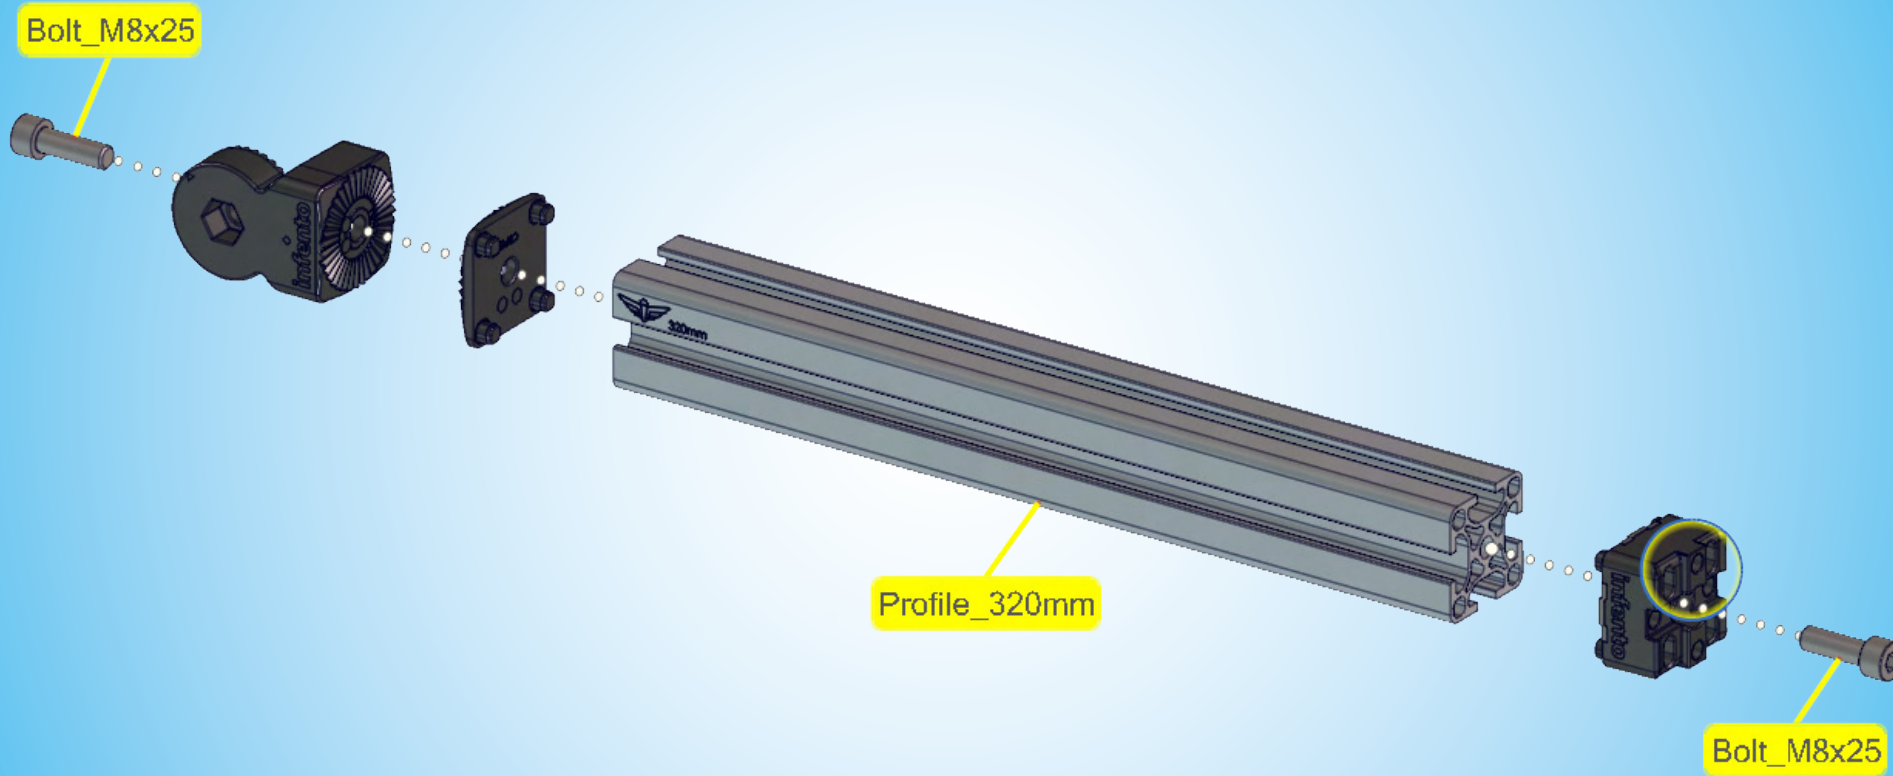

Square nut M6

B.2

Locknut M8

Bolt\_M8x25

Locknut M8

Bolt\_M8x25

B.7

LockBolt\_M8x50

LockBolt\_M8x50

1

2

Bolt\_M8x20

3 mm

320mm

2x

LockBolt\_M6x50

Square nut M6

C.7

Bolt\_M8x20

Locknut M8

Locknut M8

60°

Bolt\_M8x30

Brake cable 130cm