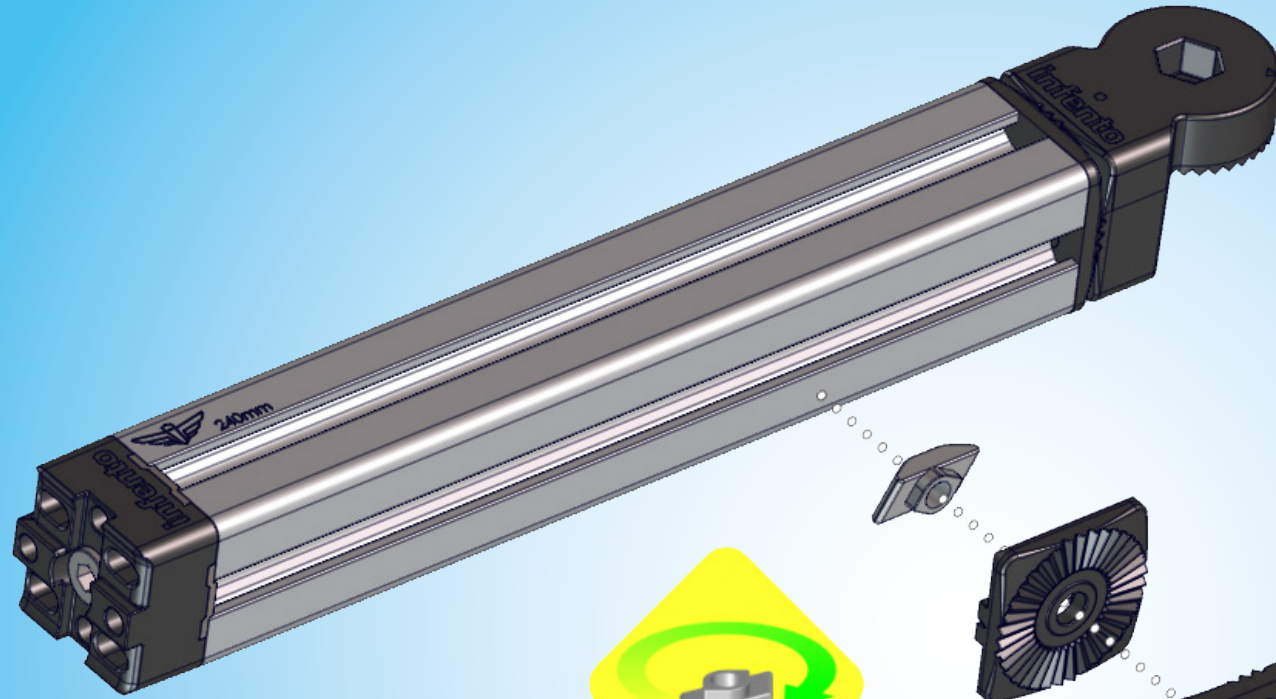

Age 7 - 14

50 kg | 110 lbs

118 cm - 166 cm  
47 inch - 66 inch

**LEVEL**

2 h

**CRUISER** <sup>G1</sup>

Bolt\_M8x30

LockBolt\_M6x50

Square nut M6

B.2

Locknut M8

Bolt\_M8x25

Locknut M8

Bolt\_M8x25

B.7

LockBolt\_M8x50