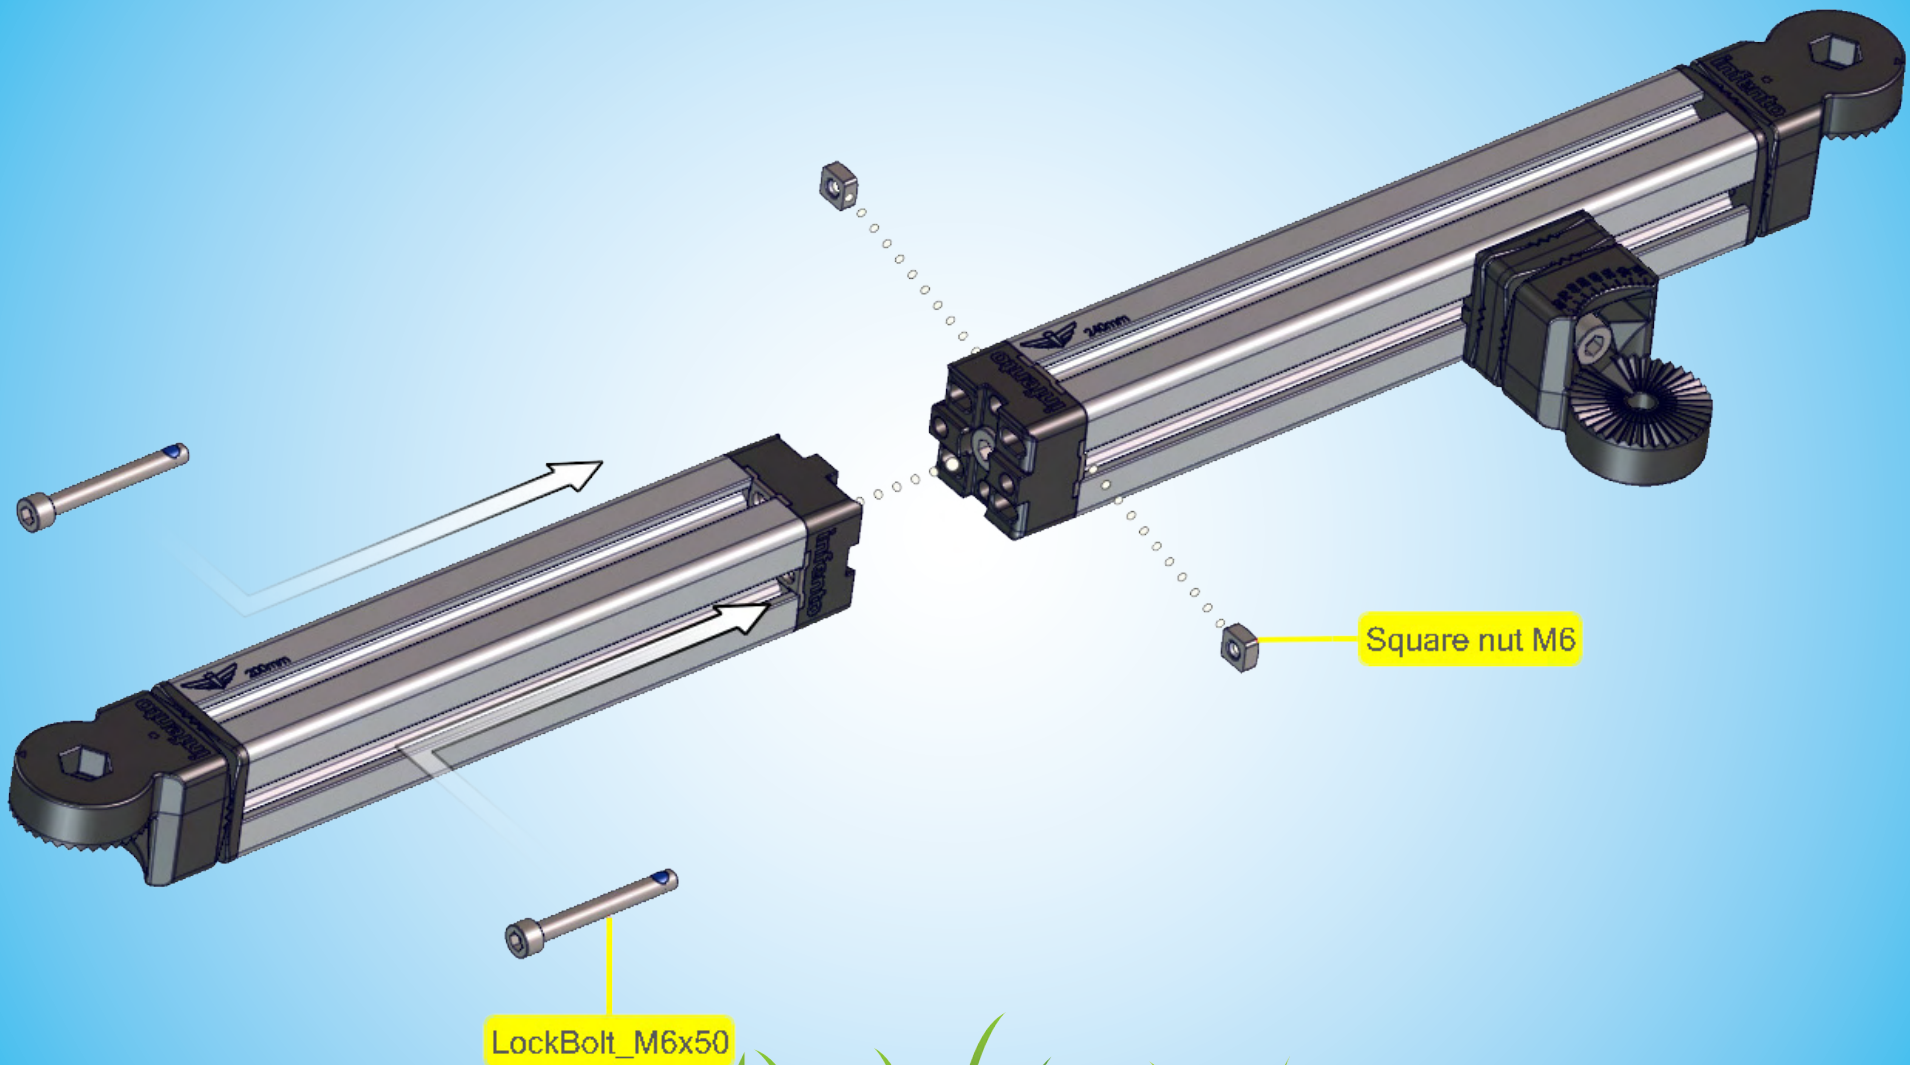

Age 7 - 14

50 kg | 110 lbs

118 cm - 166 cm  
47 inch - 66 inch

**LEVEL**

2 h

**CRUISER** <sup>G1</sup>

Bolt\_M8x30

LockBolt\_M6x50

Square nut M6

B.2

Locknut M8

Bolt\_M8x25

Locknut M8

Bolt\_M8x25

B.7

LockBolt\_M8x50

LockBolt\_M8x50

1

2

Bolt\_M8x20

3 mm

320mm

2x

LockBolt\_M6x50

Square nut M6

C.7

Bolt\_M8x20

Locknut M8

Locknut M8

60°

Bolt\_M8x30

Brake cable 130cm