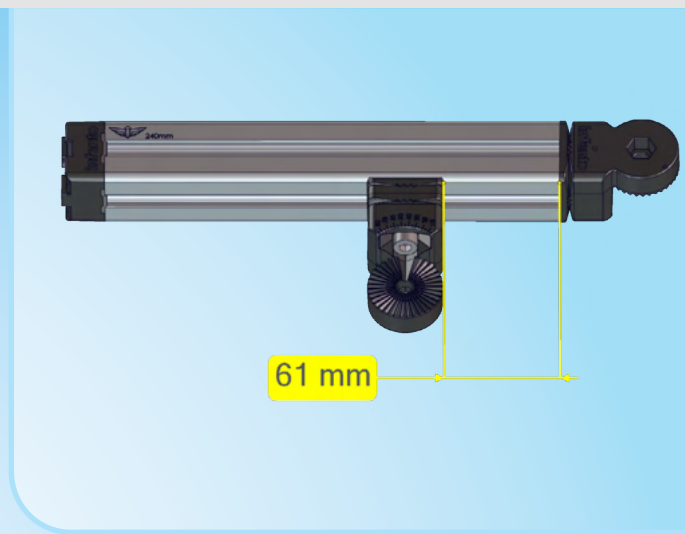

Age 7 - 14

50 kg | 110 lbs

118 cm - 166 cm  
47 inch - 66 inch

**LEVEL**

2 h

**CRUISER** <sup>G1</sup>

Bolt\_M8x30

LockBolt\_M6x50

Square nut M6

B.2

Locknut M8

Bolt\_M8x25

Locknut M8

Bolt\_M8x25

B.7

LockBolt\_M8x50

LockBolt\_M8x50

1

2

Bolt\_M8x20

3 mm

320mm

2x

LockBolt\_M6x50

Square nut M6

C.7

Bolt\_M8x20

Locknut M8

Locknut M8

60°

Bolt\_M8x30

Brake cable 130cm