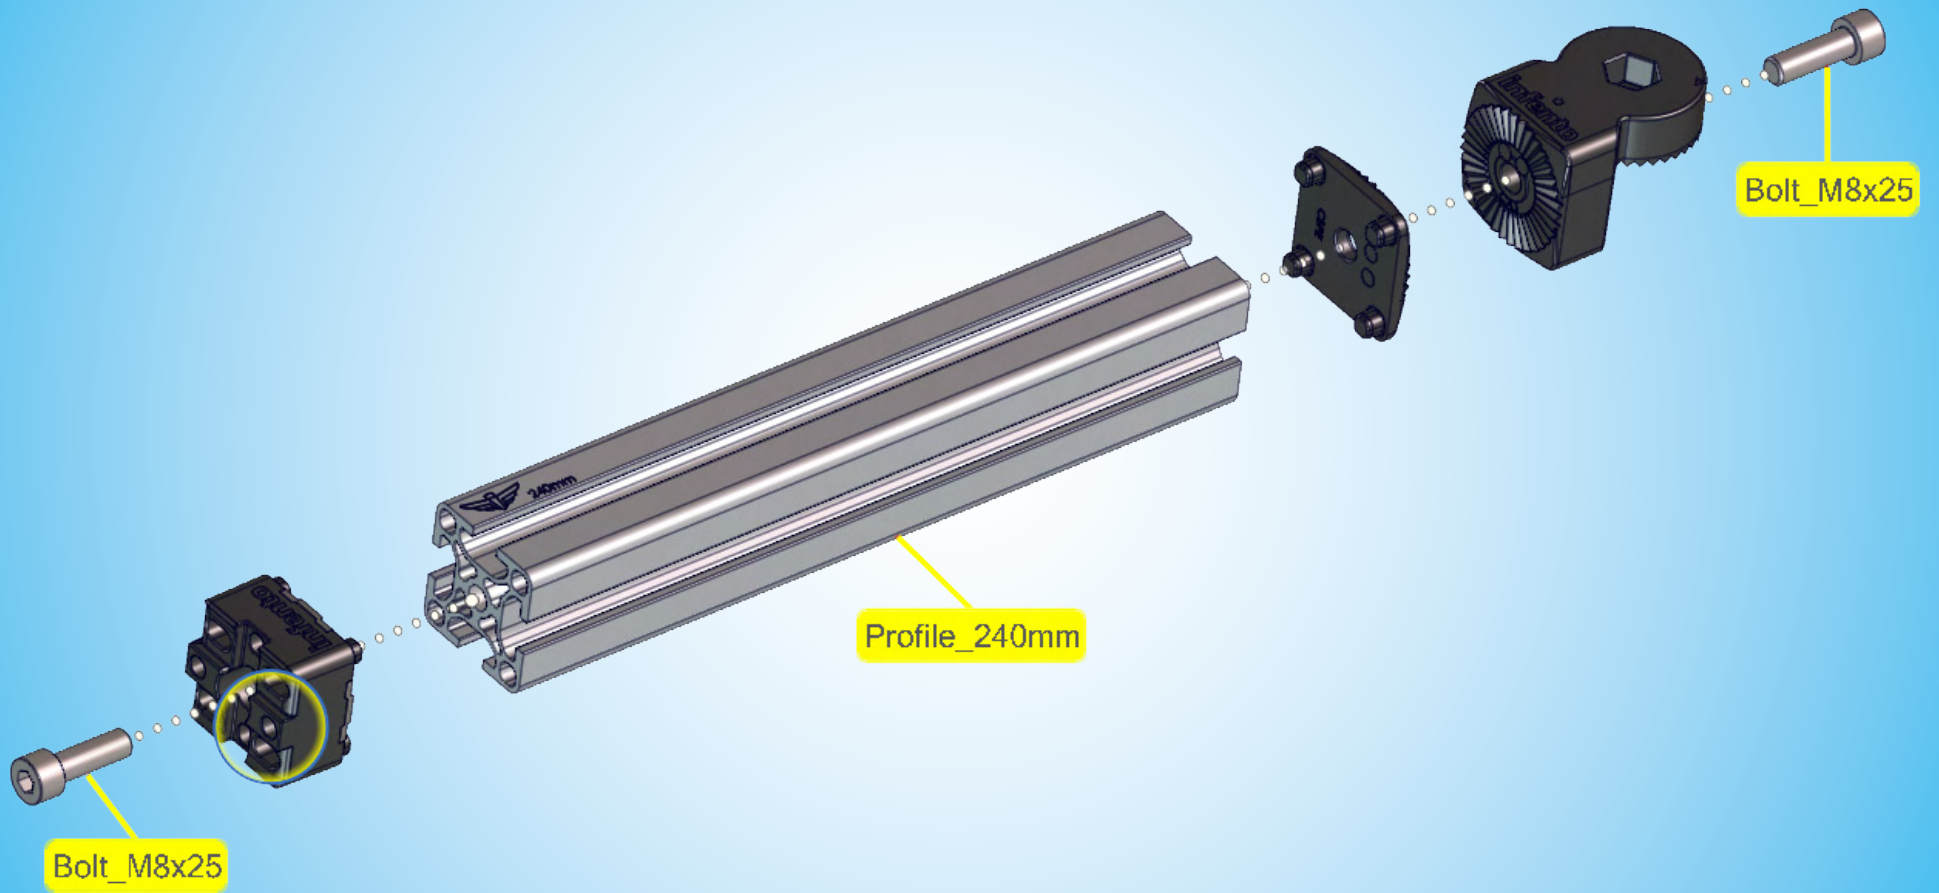

Age 7 - 14

50 kg | 110 lbs

118 cm - 166 cm  
47 inch - 66 inch

**LEVEL**

2 h

**CRUISER** <sup>G1</sup>

Bolt\_M8x30

LockBolt\_M6x50

Square nut M6

B.2

Locknut M8

Bolt\_M8x25

Locknut M8

Bolt\_M8x25

B.7

LockBolt\_M8x50

LockBolt\_M8x50

1

2

Bolt\_M8x20

3 mm

320mm

2x

LockBolt\_M6x50

Square nut M6

C.7

Bolt\_M8x20

Locknut M8

Locknut M8

60°

Bolt\_M8x30

Brake cable 130cm