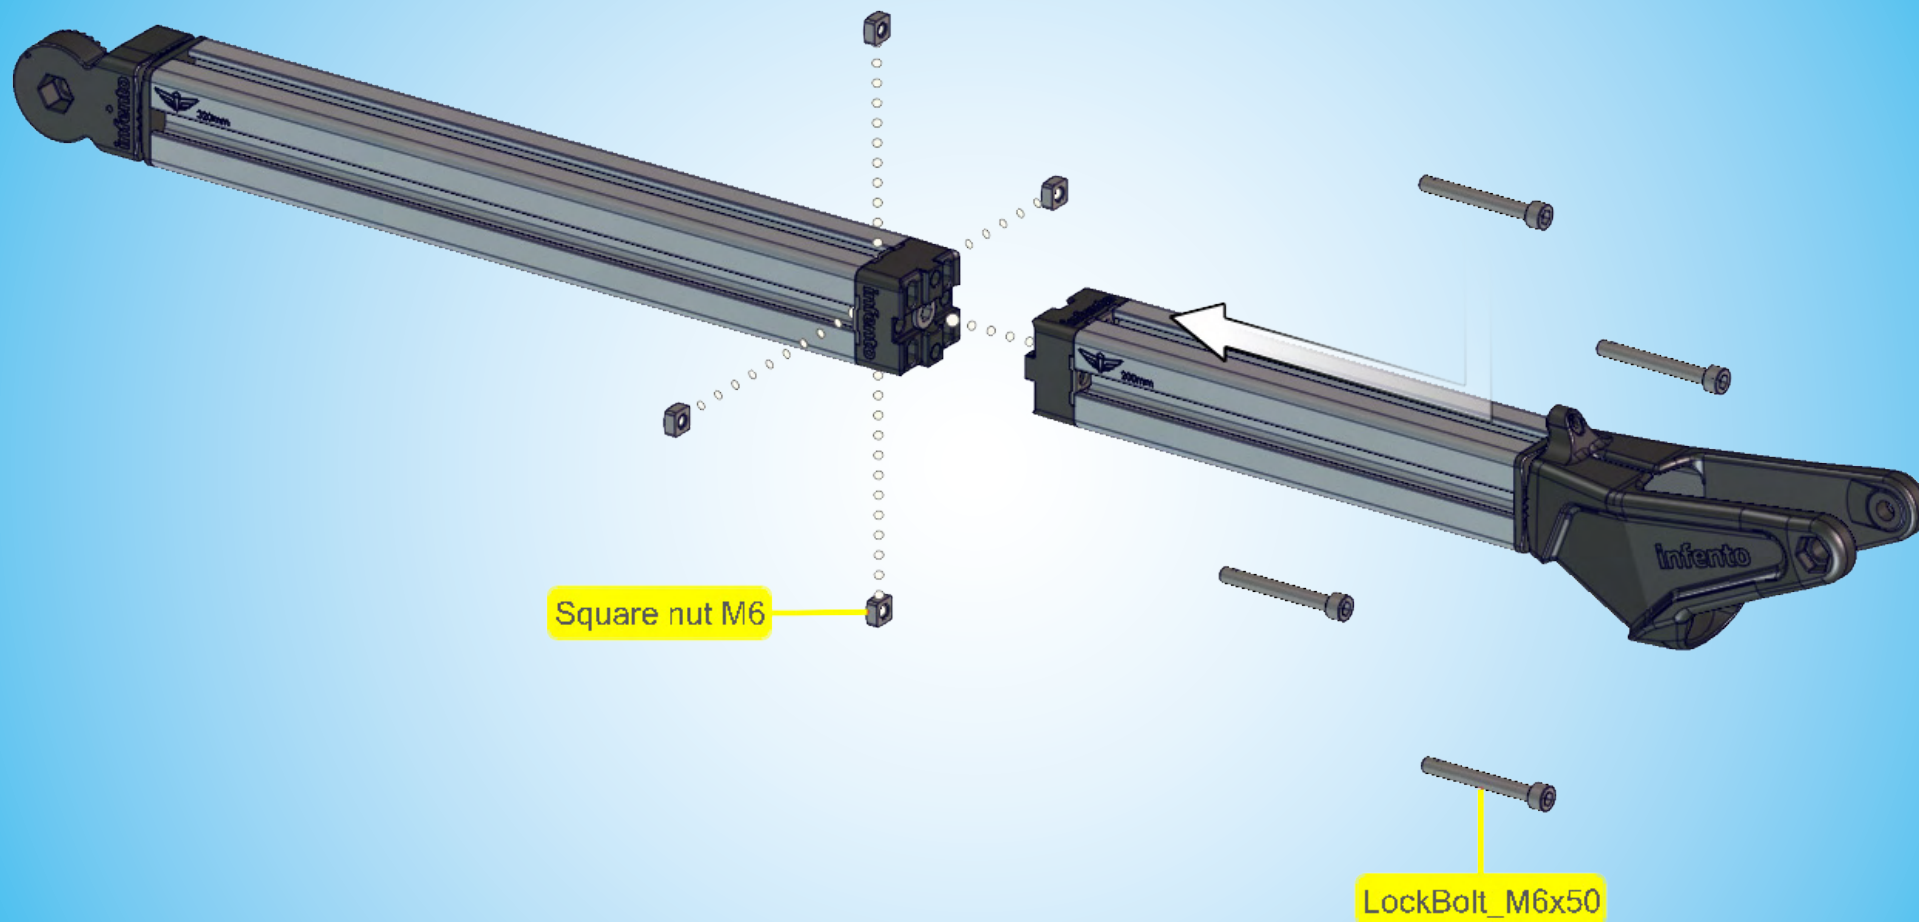

LockBolt\_M8x50

1

2

Bolt\_M8x20

3 mm

320mm

2x

LockBolt\_M6x50

Square nut M6

C.7

Bolt\_M8x20

Locknut M8

Locknut M8

60°

Bolt\_M8x30

Brake cable 130cm