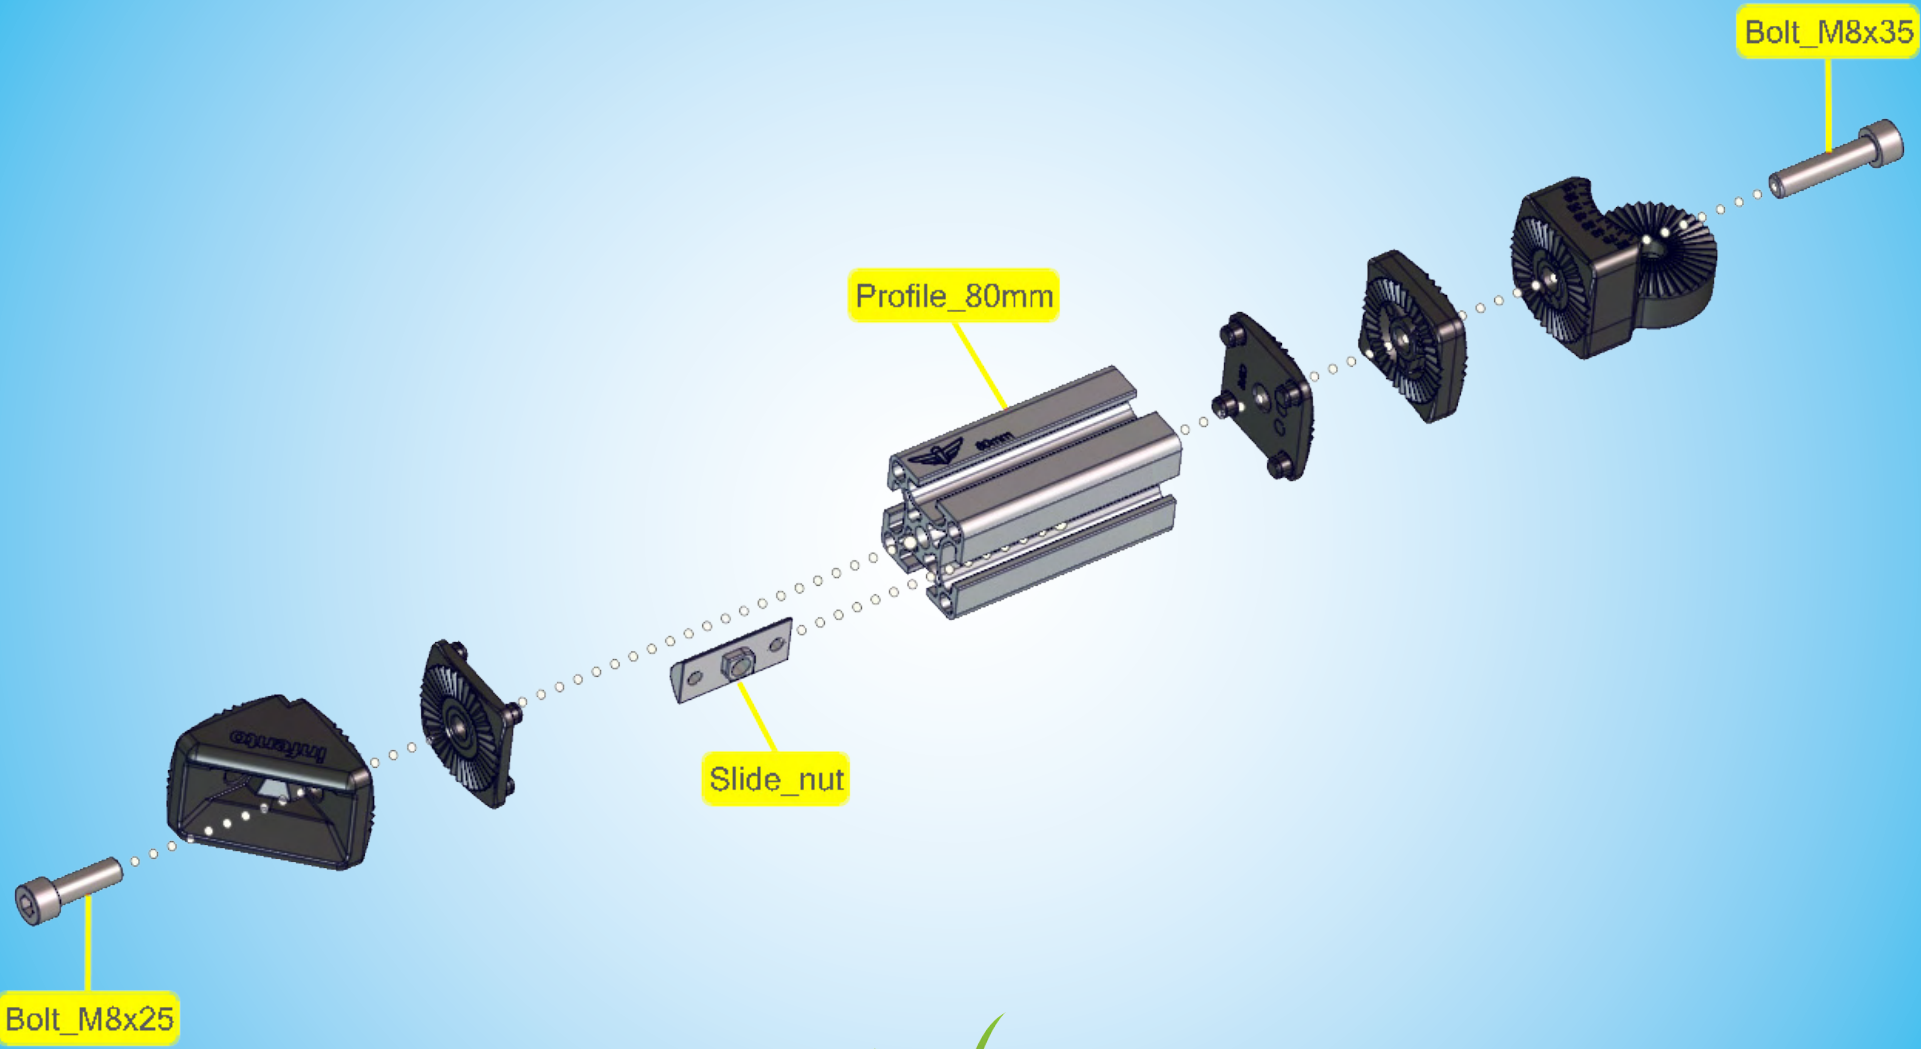

Age 7 - 14

50 kg | 110 lbs

118 cm - 166 cm  
47 inch - 66 inch

**LEVEL**

2 h

**CRUISER** <sup>G1</sup>

Bolt\_M8x30

LockBolt\_M6x50

Square nut M6

B.2

Locknut M8

Bolt\_M8x25

Locknut M8

Bolt\_M8x25

B.7

LockBolt\_M8x50

LockBolt\_M8x50

1

2

Bolt\_M8x20

3 mm

320mm

2x

LockBolt\_M6x50

Square nut M6

C.7

Bolt\_M8x20

Locknut M8

Locknut M8

60°

Bolt\_M8x30

Brake cable 130cm