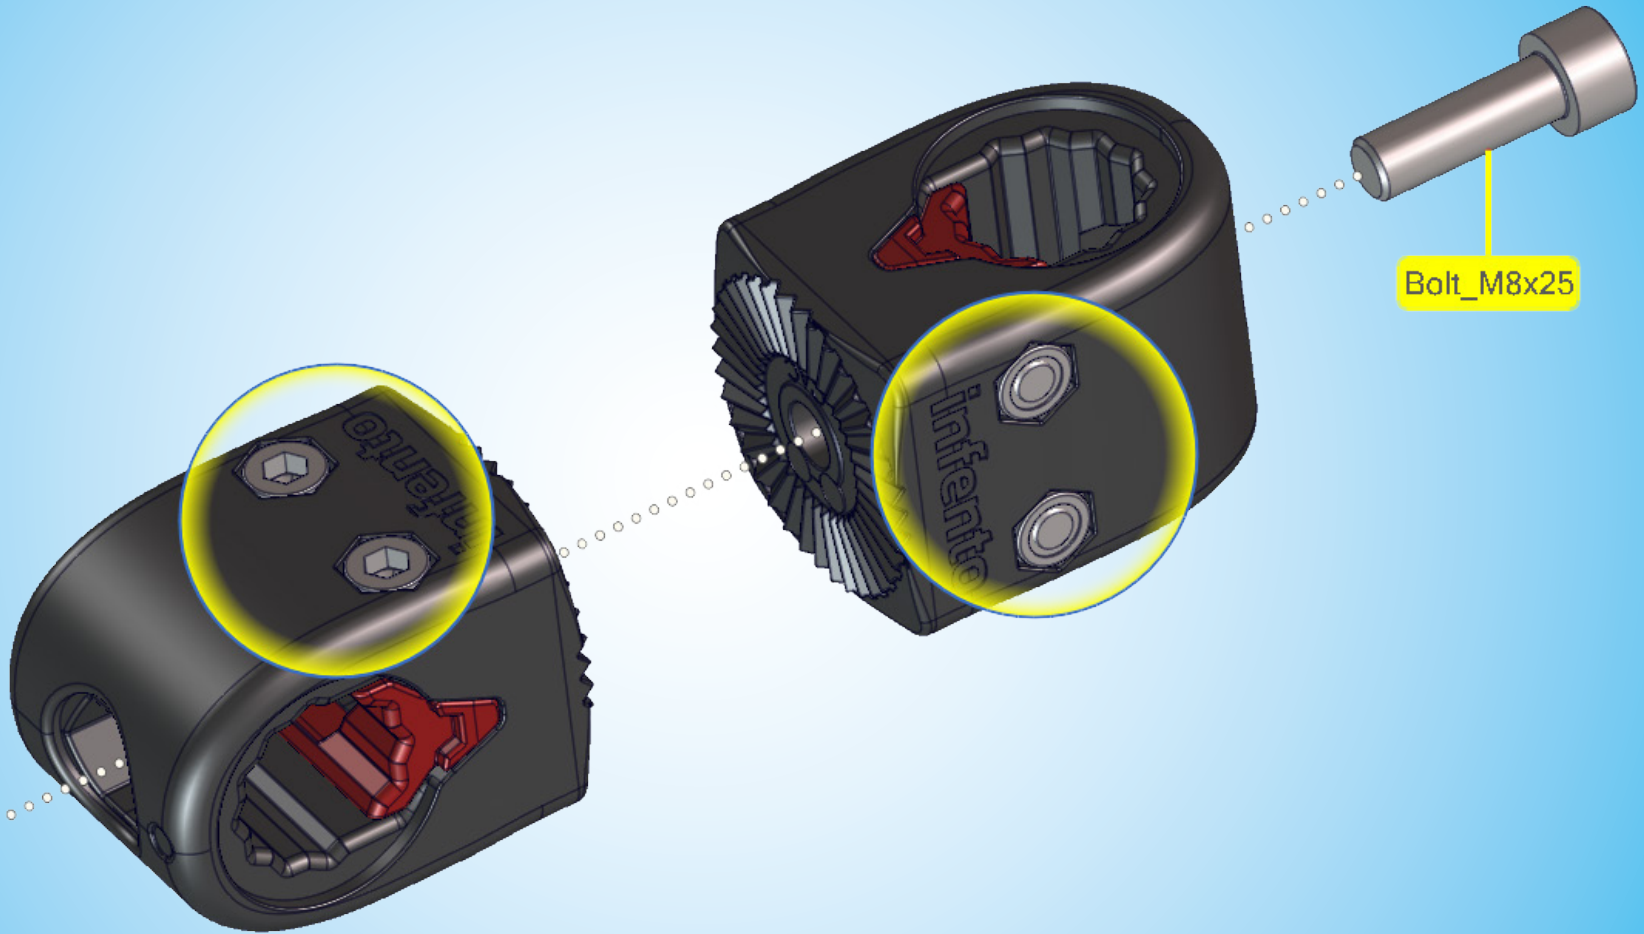

Age 7 - 14

50 kg | 110 lbs

118 cm - 166 cm  
47 inch - 66 inch

**LEVEL**

2 h

**CRUISER** <sup>G1</sup>

Bolt\_M8x30

LockBolt\_M6x50

Square nut M6

B.2

Locknut M8

Bolt\_M8x25

Locknut M8

Bolt\_M8x25

B.7

LockBolt\_M8x50

LockBolt\_M8x50

1

2

Bolt\_M8x20

3 mm

320mm

2x

LockBolt\_M6x50

Square nut M6

C.7

Bolt\_M8x20

Locknut M8

Locknut M8

60°

Bolt\_M8x30

Brake cable 130cm