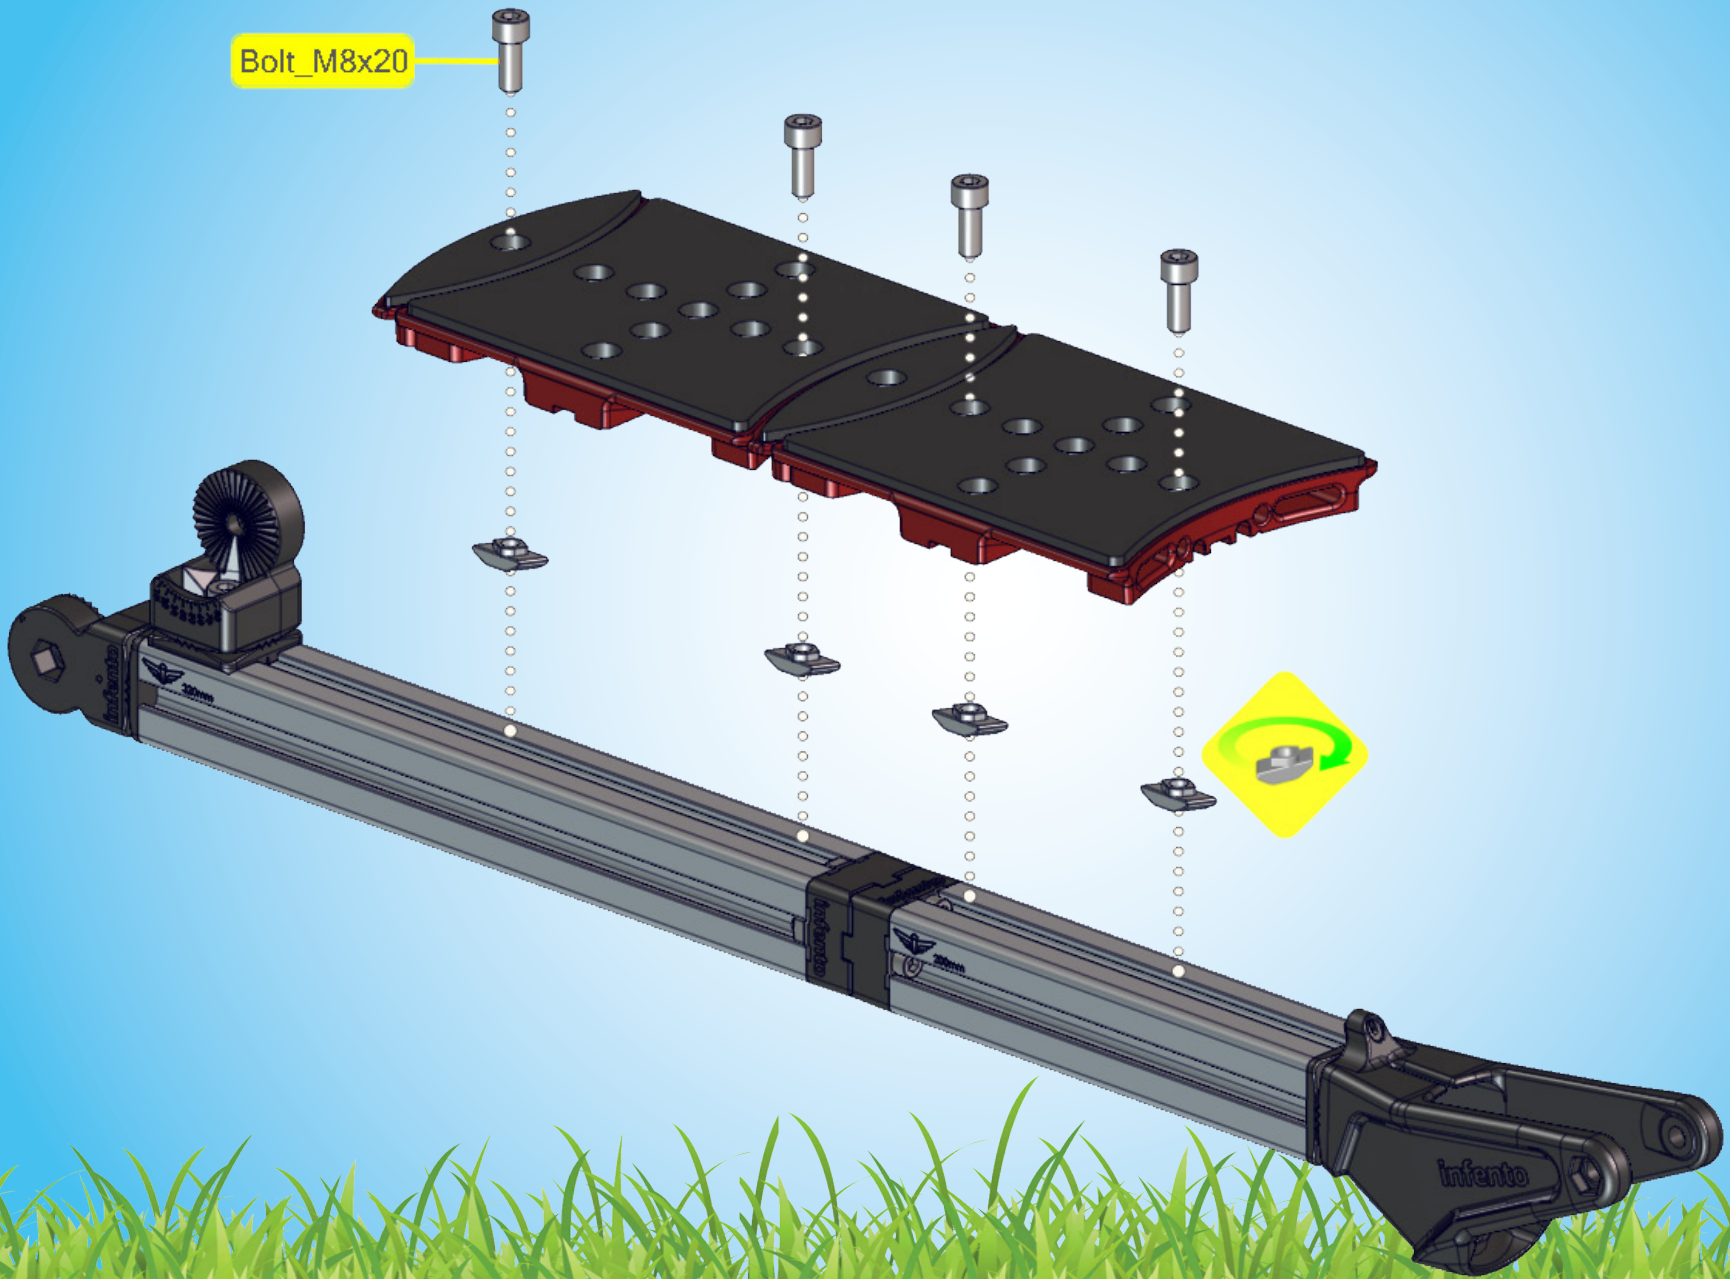

Square nut M6

C.7

Bolt\_M8x20

Locknut M8

Locknut M8

60°

Bolt\_M8x30

Brake cable 130cm