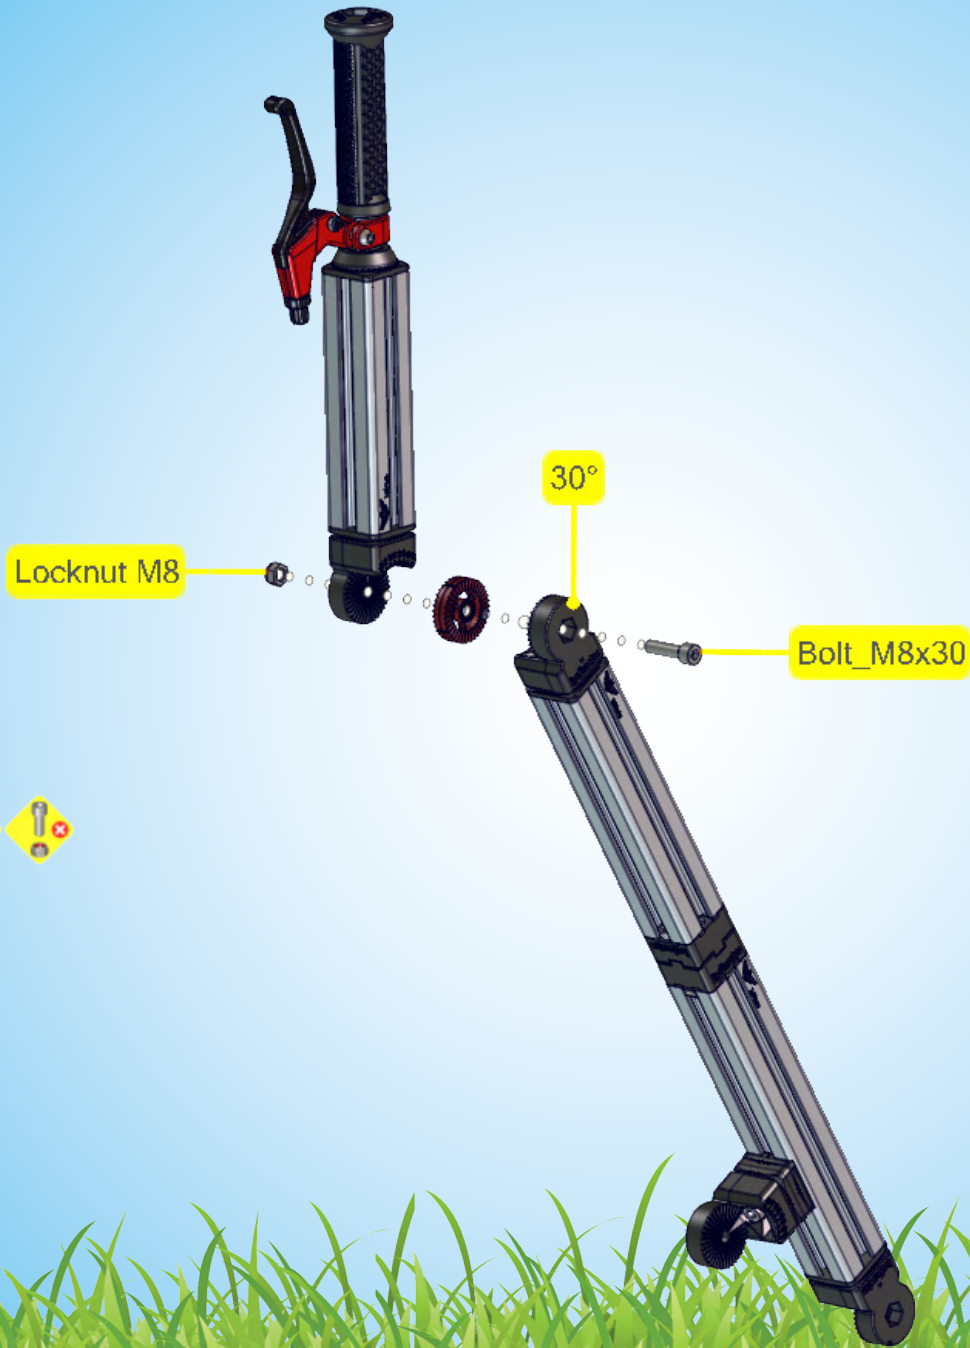

Age 7 - 14

50 kg | 110 lbs

118 cm - 166 cm  
47 inch - 66 inch

**LEVEL**

2 h

**CRUISER** <sup>G1</sup>

Bolt\_M8x30

LockBolt\_M6x50

Square nut M6

B.2

Locknut M8

Bolt\_M8x25

Locknut M8

Bolt\_M8x25

B.7

LockBolt\_M8x50

LockBolt\_M8x50

1

2

Bolt\_M8x20

3 mm

320mm

2x

LockBolt\_M6x50

Square nut M6

C.7

Bolt\_M8x20

Locknut M8

Locknut M8

60°

Bolt\_M8x30

Brake cable 130cm