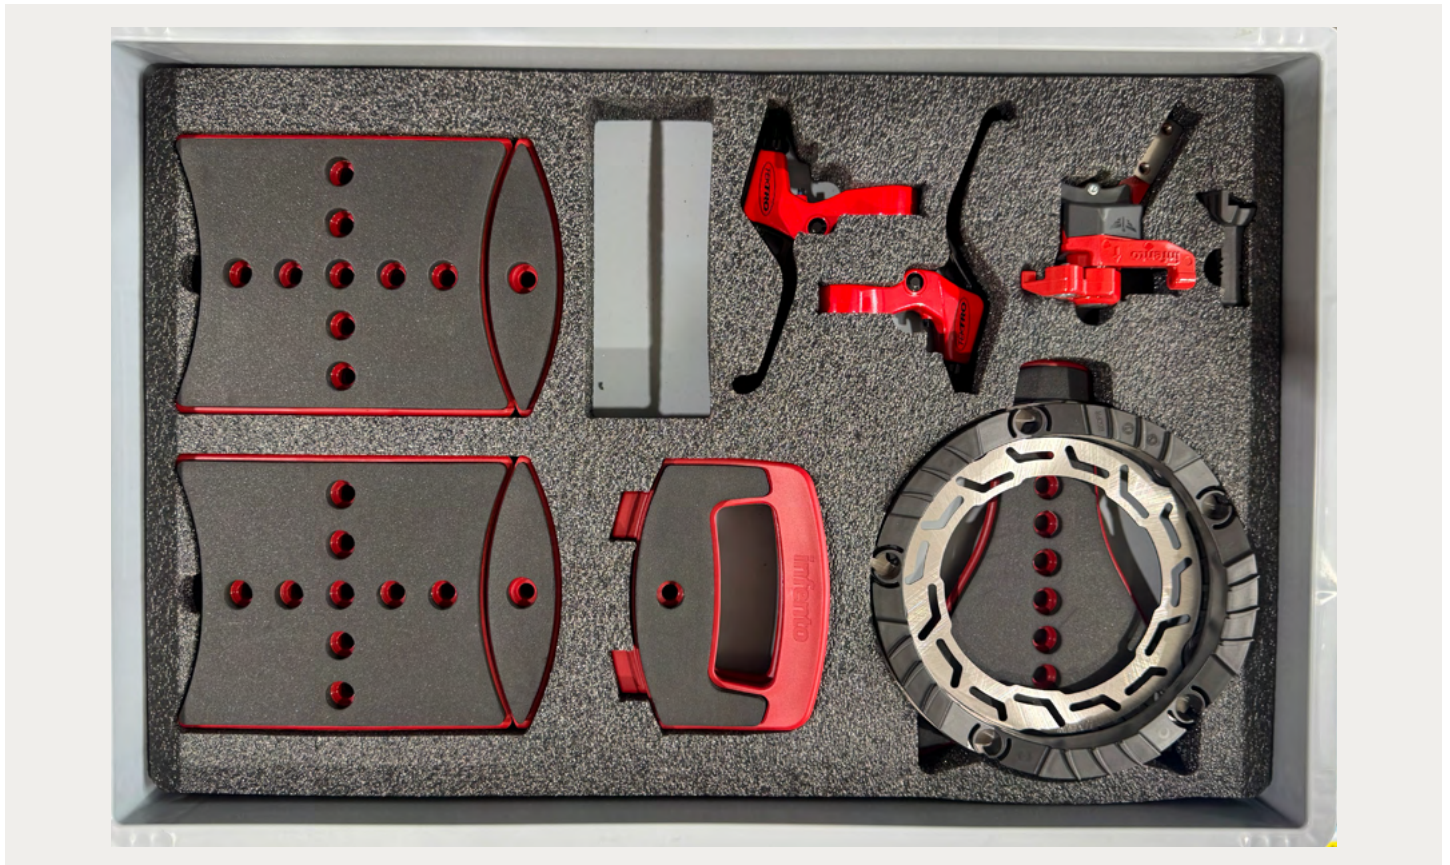

Seat

- **4x** Board Base
- **2x** Board Tail
- **4x** Board Extension
- **1x** Bike Seat

Box Cards

- **1x** Set Box Cards (1 to 10)
- **1x** Assortment Box Card

Braking Gear

- **2x** Brake lever
- **1x** Metal Plate
- **1x** Brake Caliper
- **1x** Brake Disc
- **1x** Caliper Bracket

Protection

- **1x** Disc Protection Ring
- **1x** Spacer Protection Ring