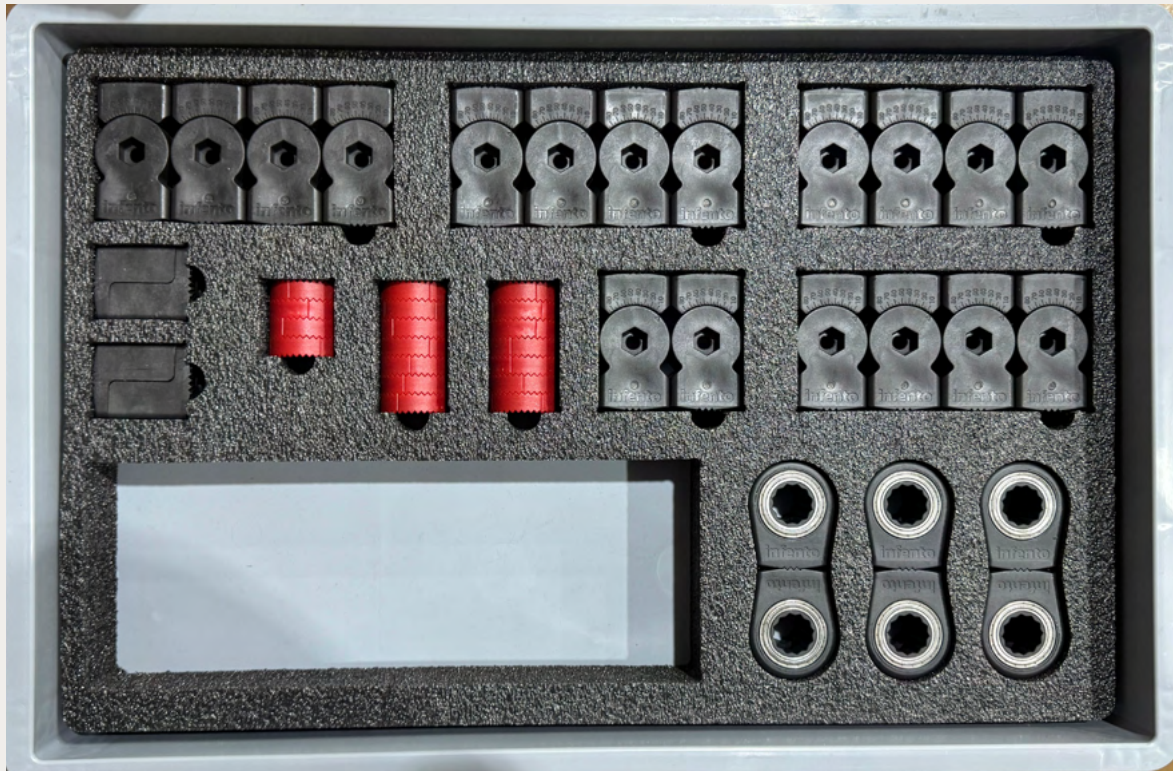

Wheels

3x Wheel Lock Ring

Accessories

1x Name logo

Axles

- 2x** Axle 550 mm
- 2x** Axle 450 mm
- 2x** Axle 350 mm
- 2x** Axle 220 mm
- 2x** Axle 180 mm
- 3x** Axle 125 mm
- 4x** Axle 55 mm

Connectors

36x Angle Joint