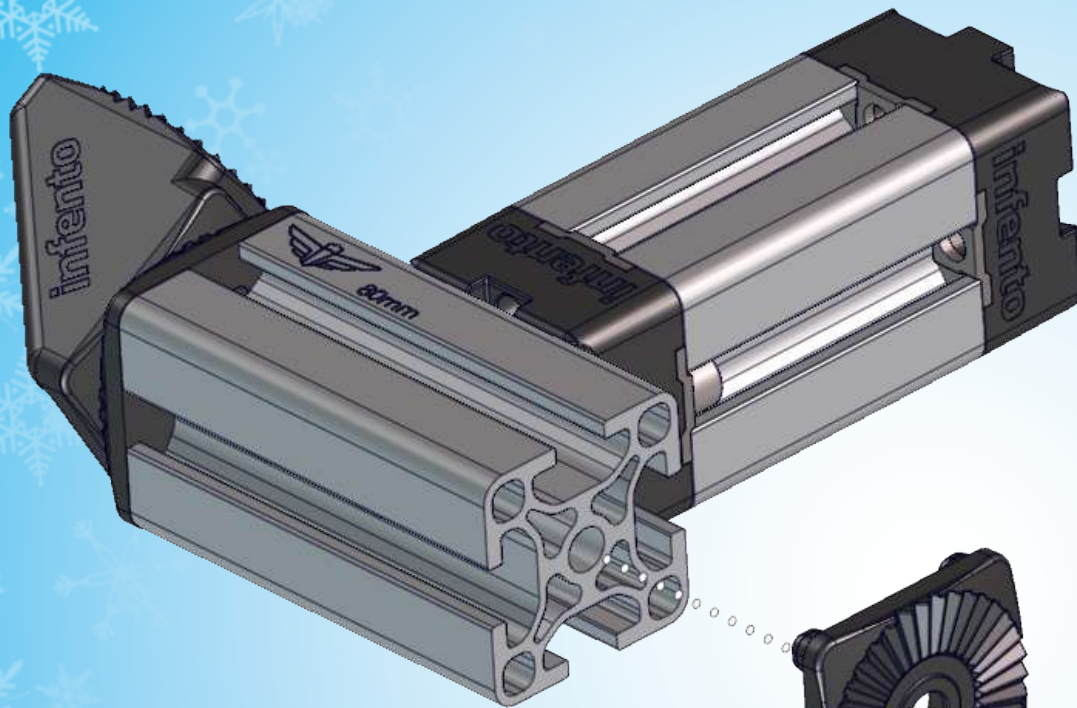

Bolt_M8x25