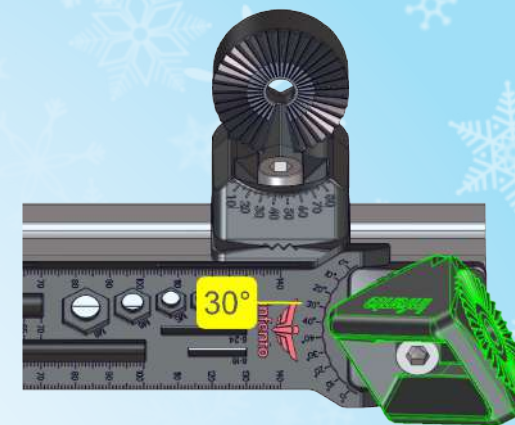

Age 2 - 3

18 kg | 42 lbs

80 cm - 90 cm
32 inch - 36 inch

LEVEL

1.5 h

YETI ^{G1}

A.1

Profile_320mm