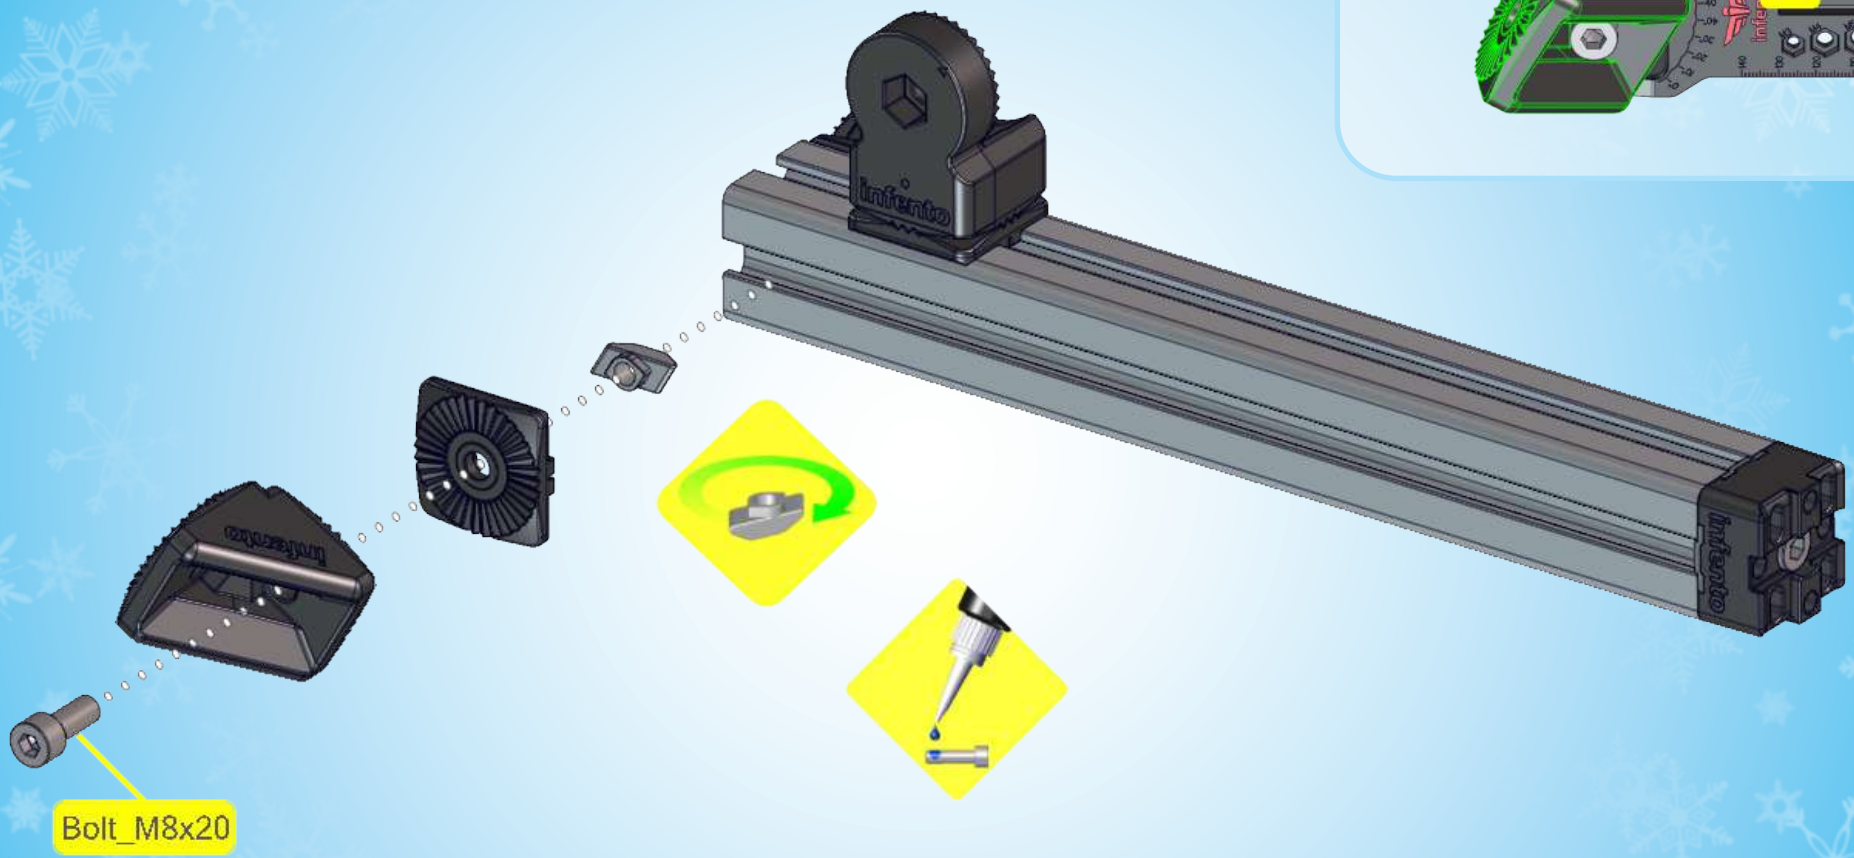

Age 2 - 3

18 kg | 42 lbs

80 cm - 90 cm
32 inch - 36 inch

LEVEL

1.5 h

YETI ^{G1}

A.1

Profile_320mm