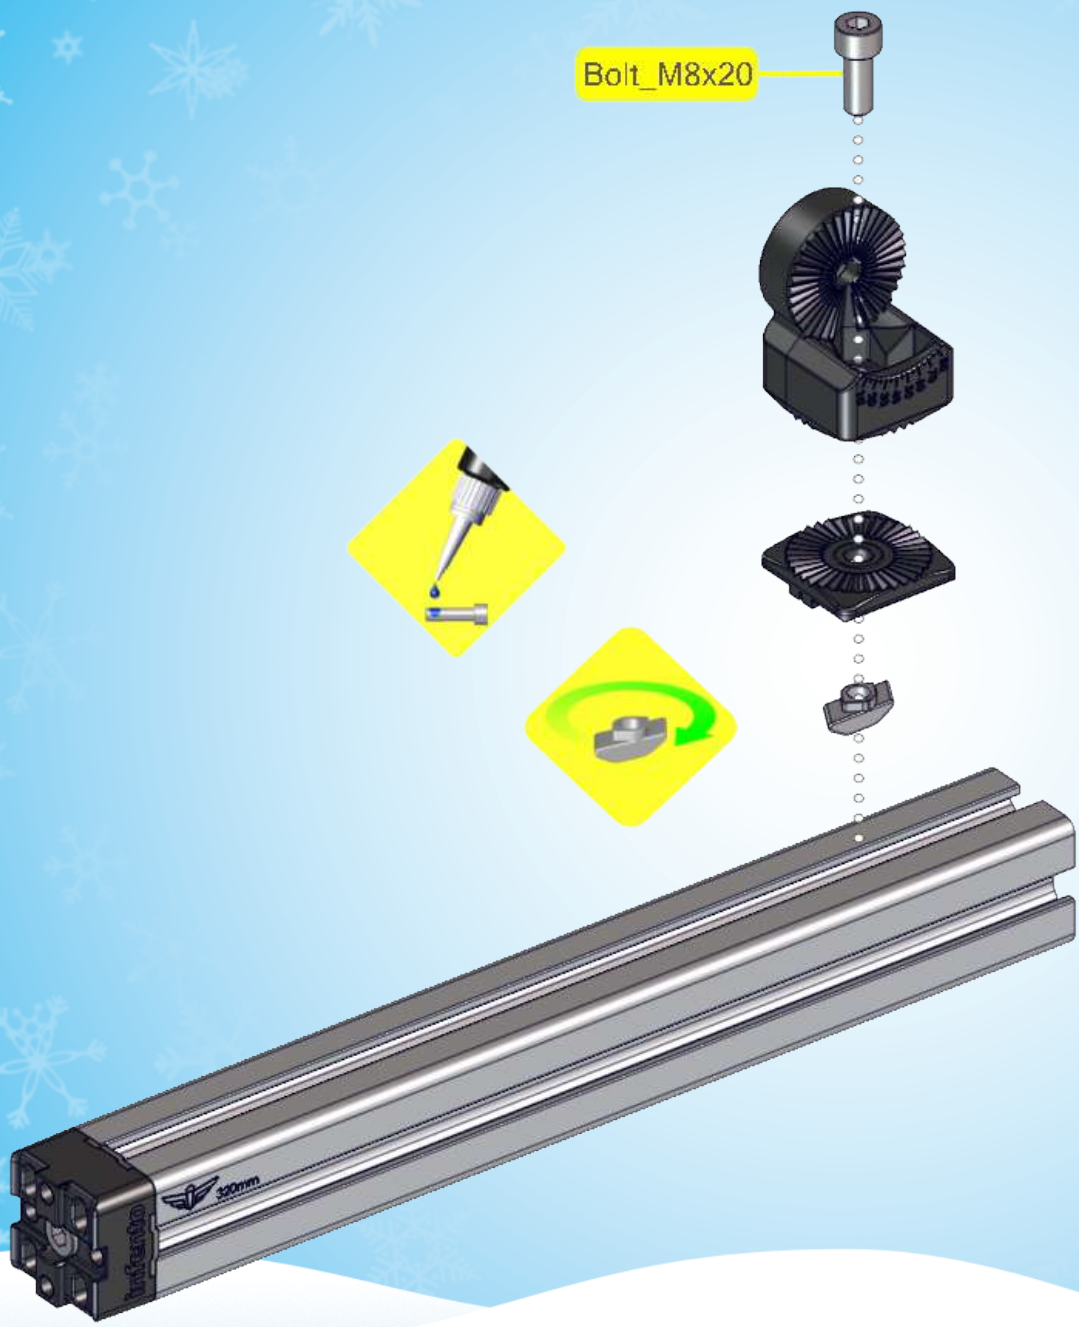

Age 2 - 3

18 kg | 42 lbs

80 cm - 90 cm
32 inch - 36 inch

LEVEL

1.5 h

YETI ^{G1}

A.1

Profile_320mm

Bolt_M8x25

A.6

Bolt_M8x25

A.7

A.11

Bolt_M6x30

20 mm

Profile_80mm

2x

Bolt_M8x25

Protection cap

Bolt_M8x12 Countersunk

3x

LockBolt_M6x50

Square nut M6