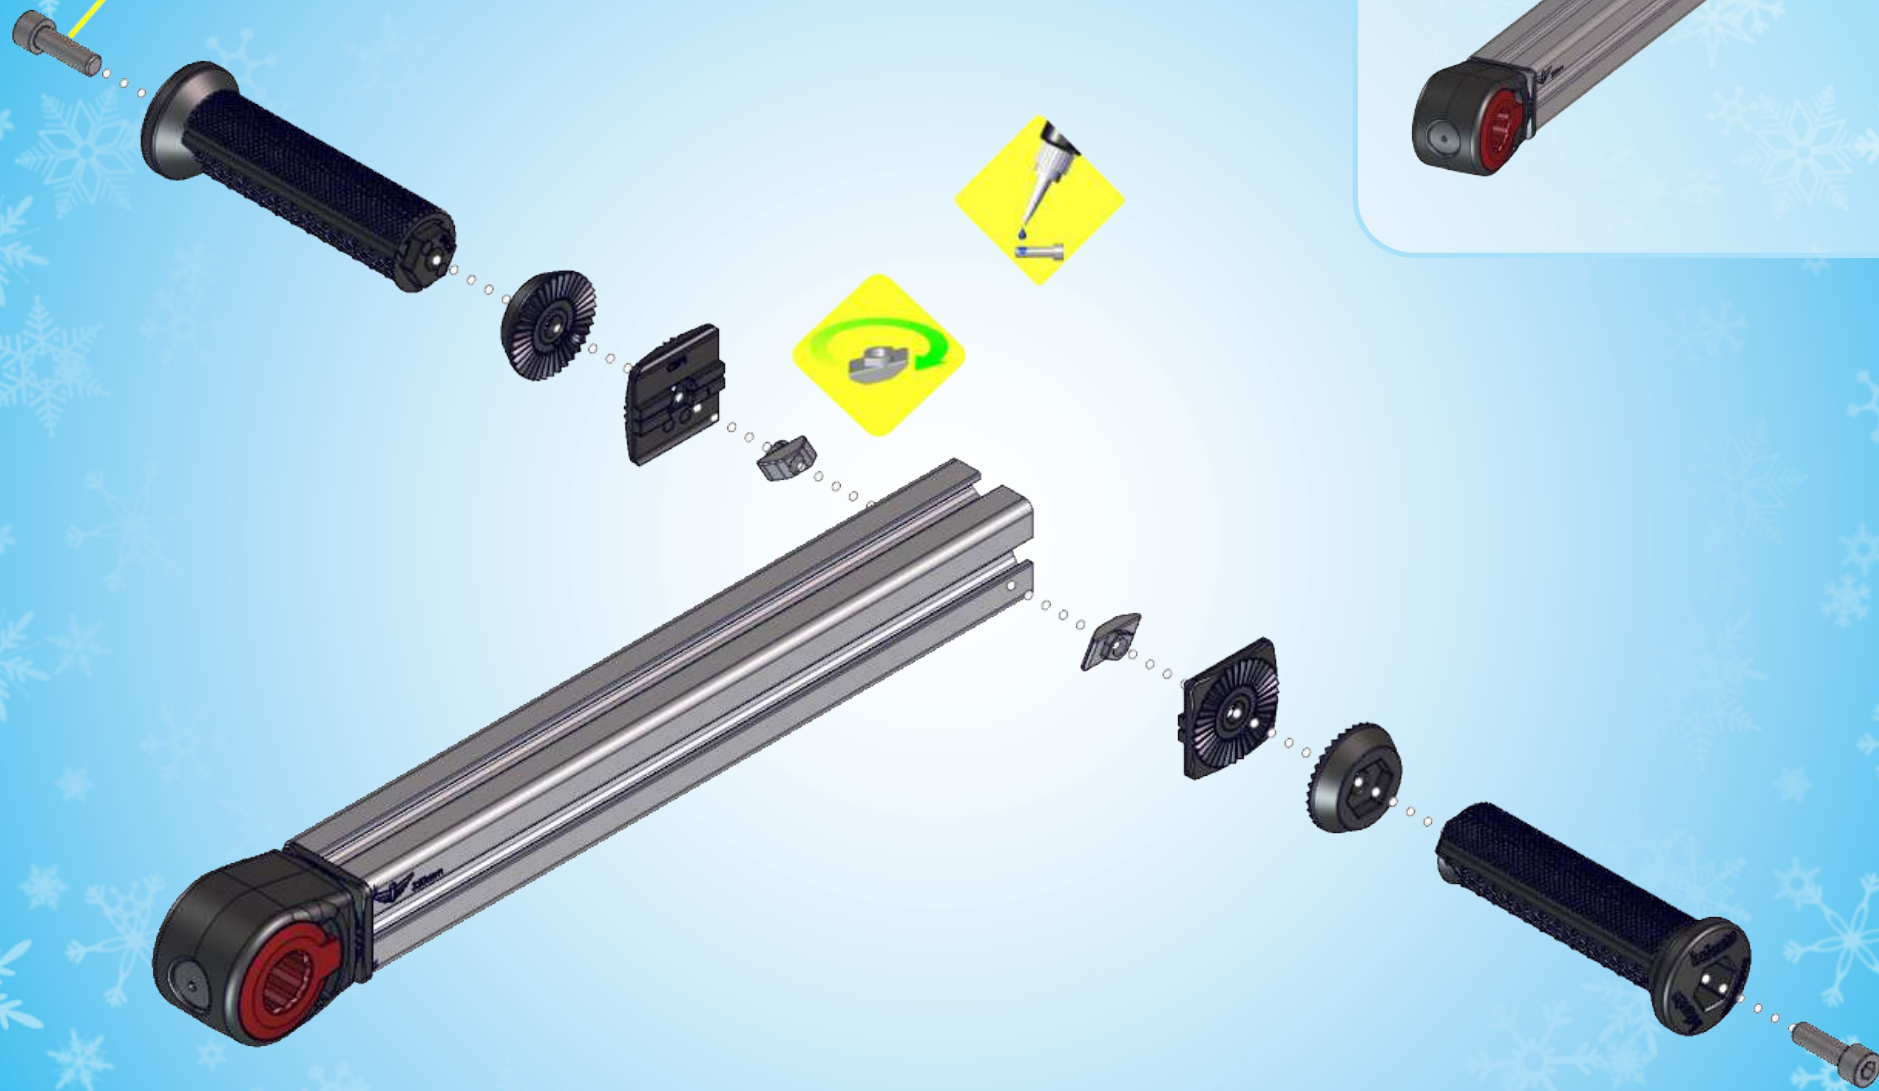

A.6

Bolt_M8x25