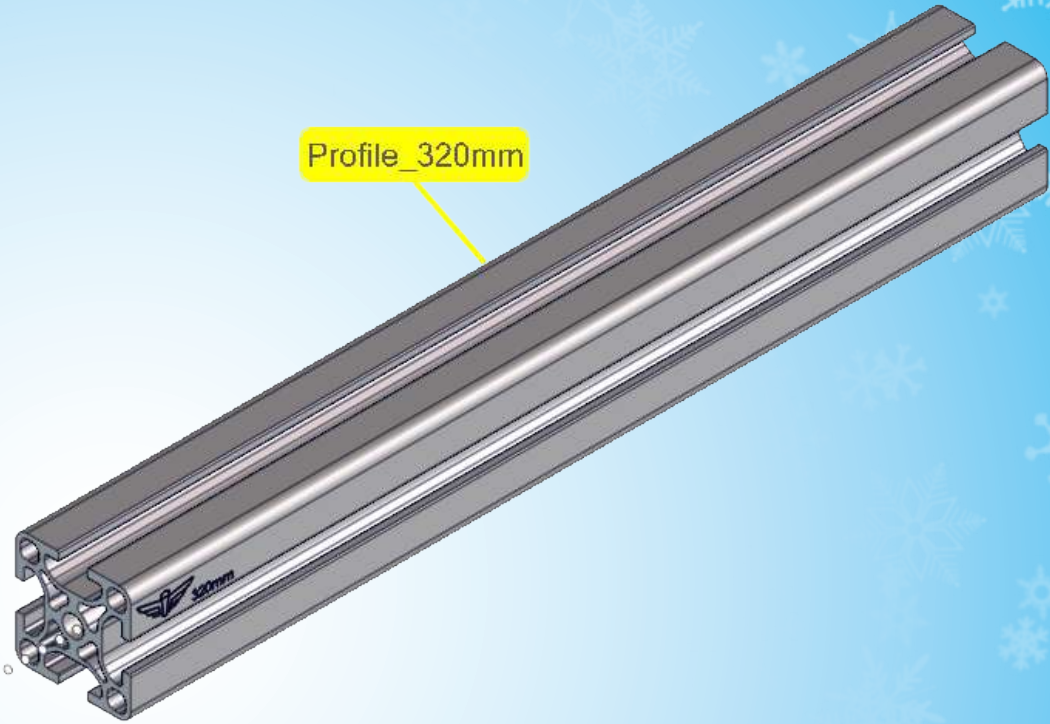

Age 2 - 3

18 kg | 42 lbs

80 cm - 90 cm
32 inch - 36 inch

LEVEL

1.5 h

YETI ^{G1}

A.1

Profile_320mm

Bolt_M8x25

A.6

Bolt_M8x25

A.7

A.11

Bolt_M6x30

20 mm

Profile_80mm