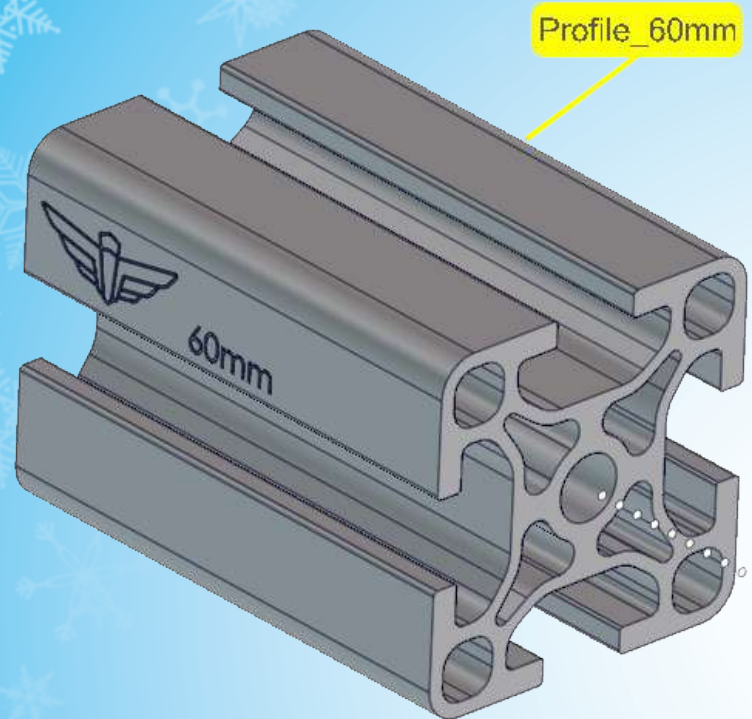

Age 2 - 3

18 kg | 42 lbs

80 cm - 90 cm
32 inch - 36 inch

LEVEL

1.5 h

YETI ^{G1}

A.1

Profile_320mm

Bolt_M8x25

A.6

Bolt_M8x25

A.7

A.11

Bolt_M6x30

20 mm

Profile_80mm

Slide_nut

A.12

Bolt_M8x25

Bolt_M8x25

Bolt_M8x12 Countersunk

A.17

A.19

Locknut M8

2x

Bolt_M8x25

Protection cap

Bolt_M8x12 Countersunk

3x

LockBolt_M6x50

Square nut M6