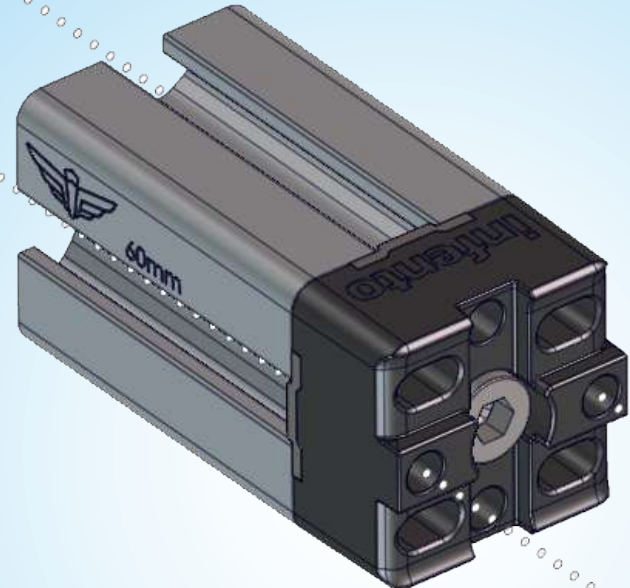

Age 2 - 3

18 kg | 42 lbs

80 cm - 90 cm
32 inch - 36 inch

LEVEL

1.5 h

YETI ^{G1}

A.1

Profile_320mm

Bolt_M8x25

A.6

Bolt_M8x25

A.7

A.11

Bolt_M6x30

20 mm

Profile_80mm

Slide_nut

A.12

Bolt_M8x25

Bolt_M8x25

Bolt_M8x12 Countersunk

A.17

A.19

Locknut M8