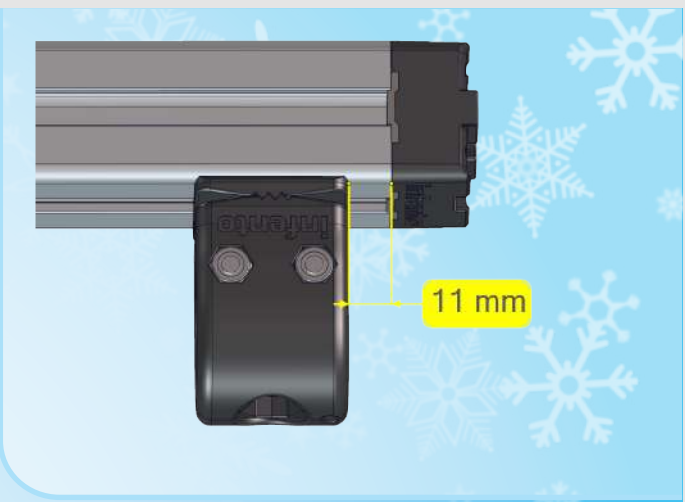

Age 8+

69 kg | 153 lbs

118 cm - 166 cm
47 inch - 66 inch

LEVEL

1.5 h

SNOWSCOOTER^{G1}

A.1

Bolt_M8x20