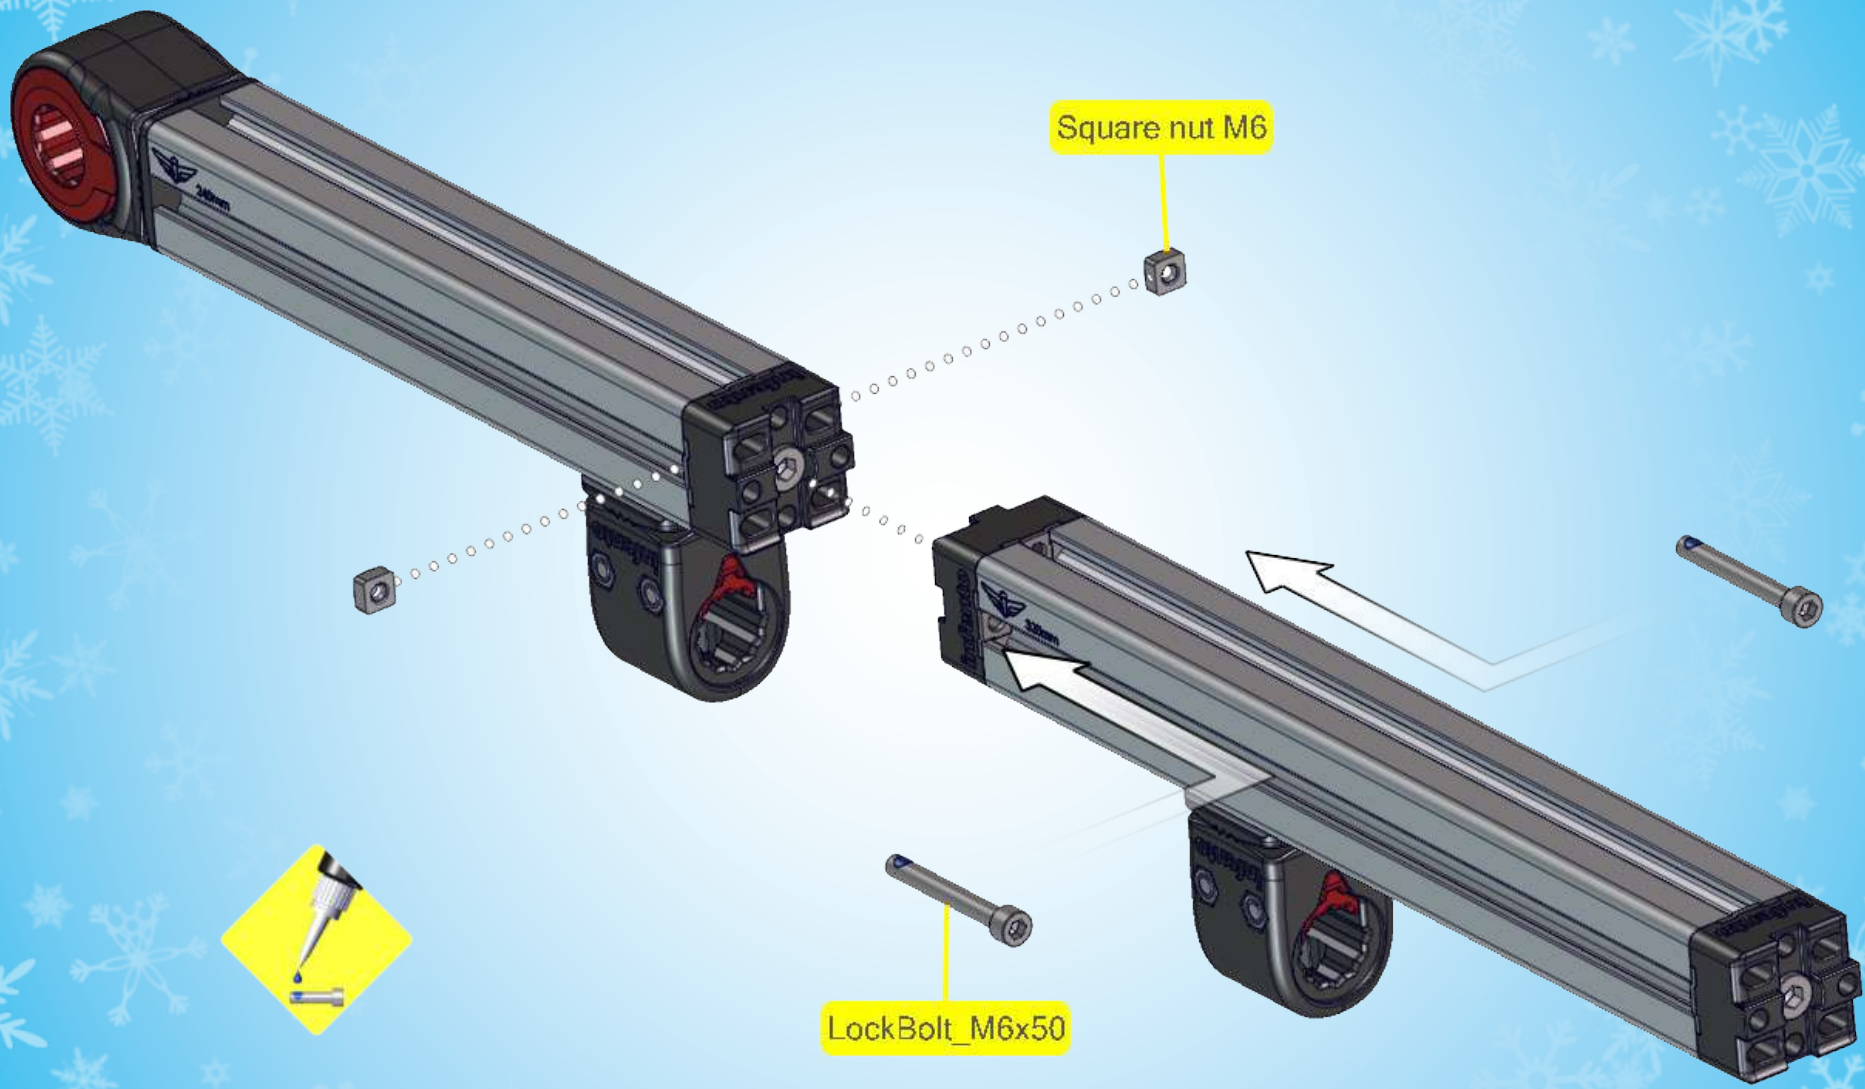

Age 8+

69 kg | 153 lbs

118 cm - 166 cm
47 inch - 66 inch

LEVEL

1.5 h

SNOWSCOOTER^{G1}

A.1

Bolt_M8x20

A.3

Bolt_M8x20

87 mm

A.6

Bolt_M8x25

Profile_240mm

Bolt_M8x12 Countersunk

A.7

A.10

Bolt_M8x65

Locknut M8

A.12

LockBolt_M6x50

Square nut M6

2 mm

Bolt_M8x25