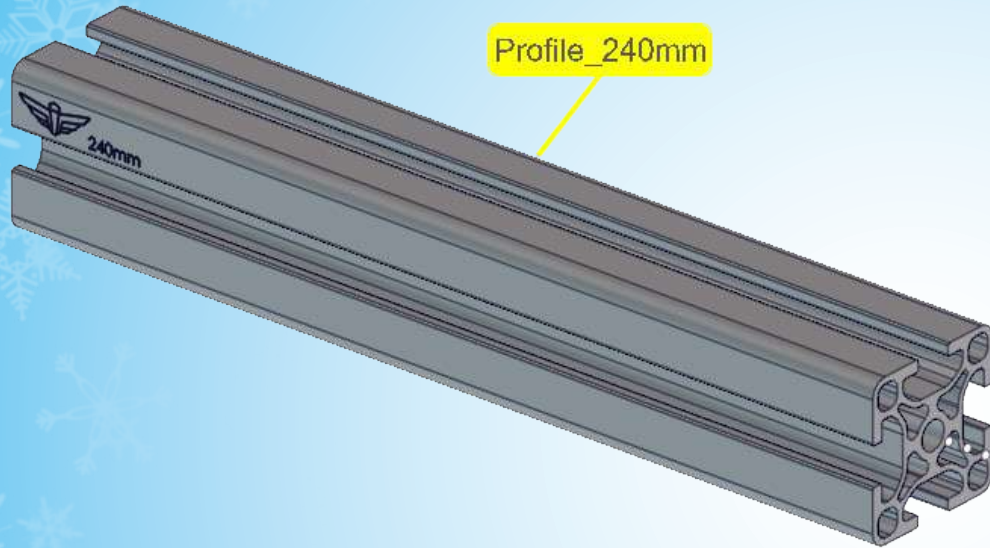

Profile_240mm