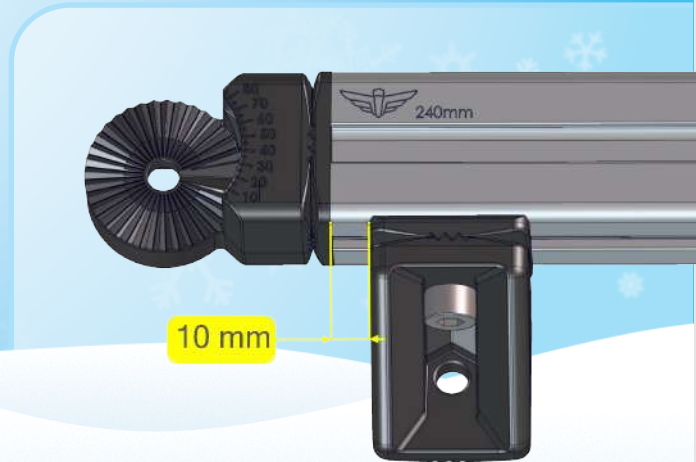

# ICEBREAKER<sup>G1</sup>

A.1

Profile\_320mm

Bolt\_M8x25

Profile\_320mm

Bolt\_M8x25

LockBolt\_M6x50

Square nut M6

Bolt\_M8x20

Profile\_240mm

Bolt\_M8x25

Bolt\_M8x20

10 mm

A.8

A.9

Bolt\_M8x25

Profile\_240mm

A.13

Bolt\_M8x20

A.16

Bolt\_M8x20

A.17

Bolt\_M8x25

Axle\_550mm