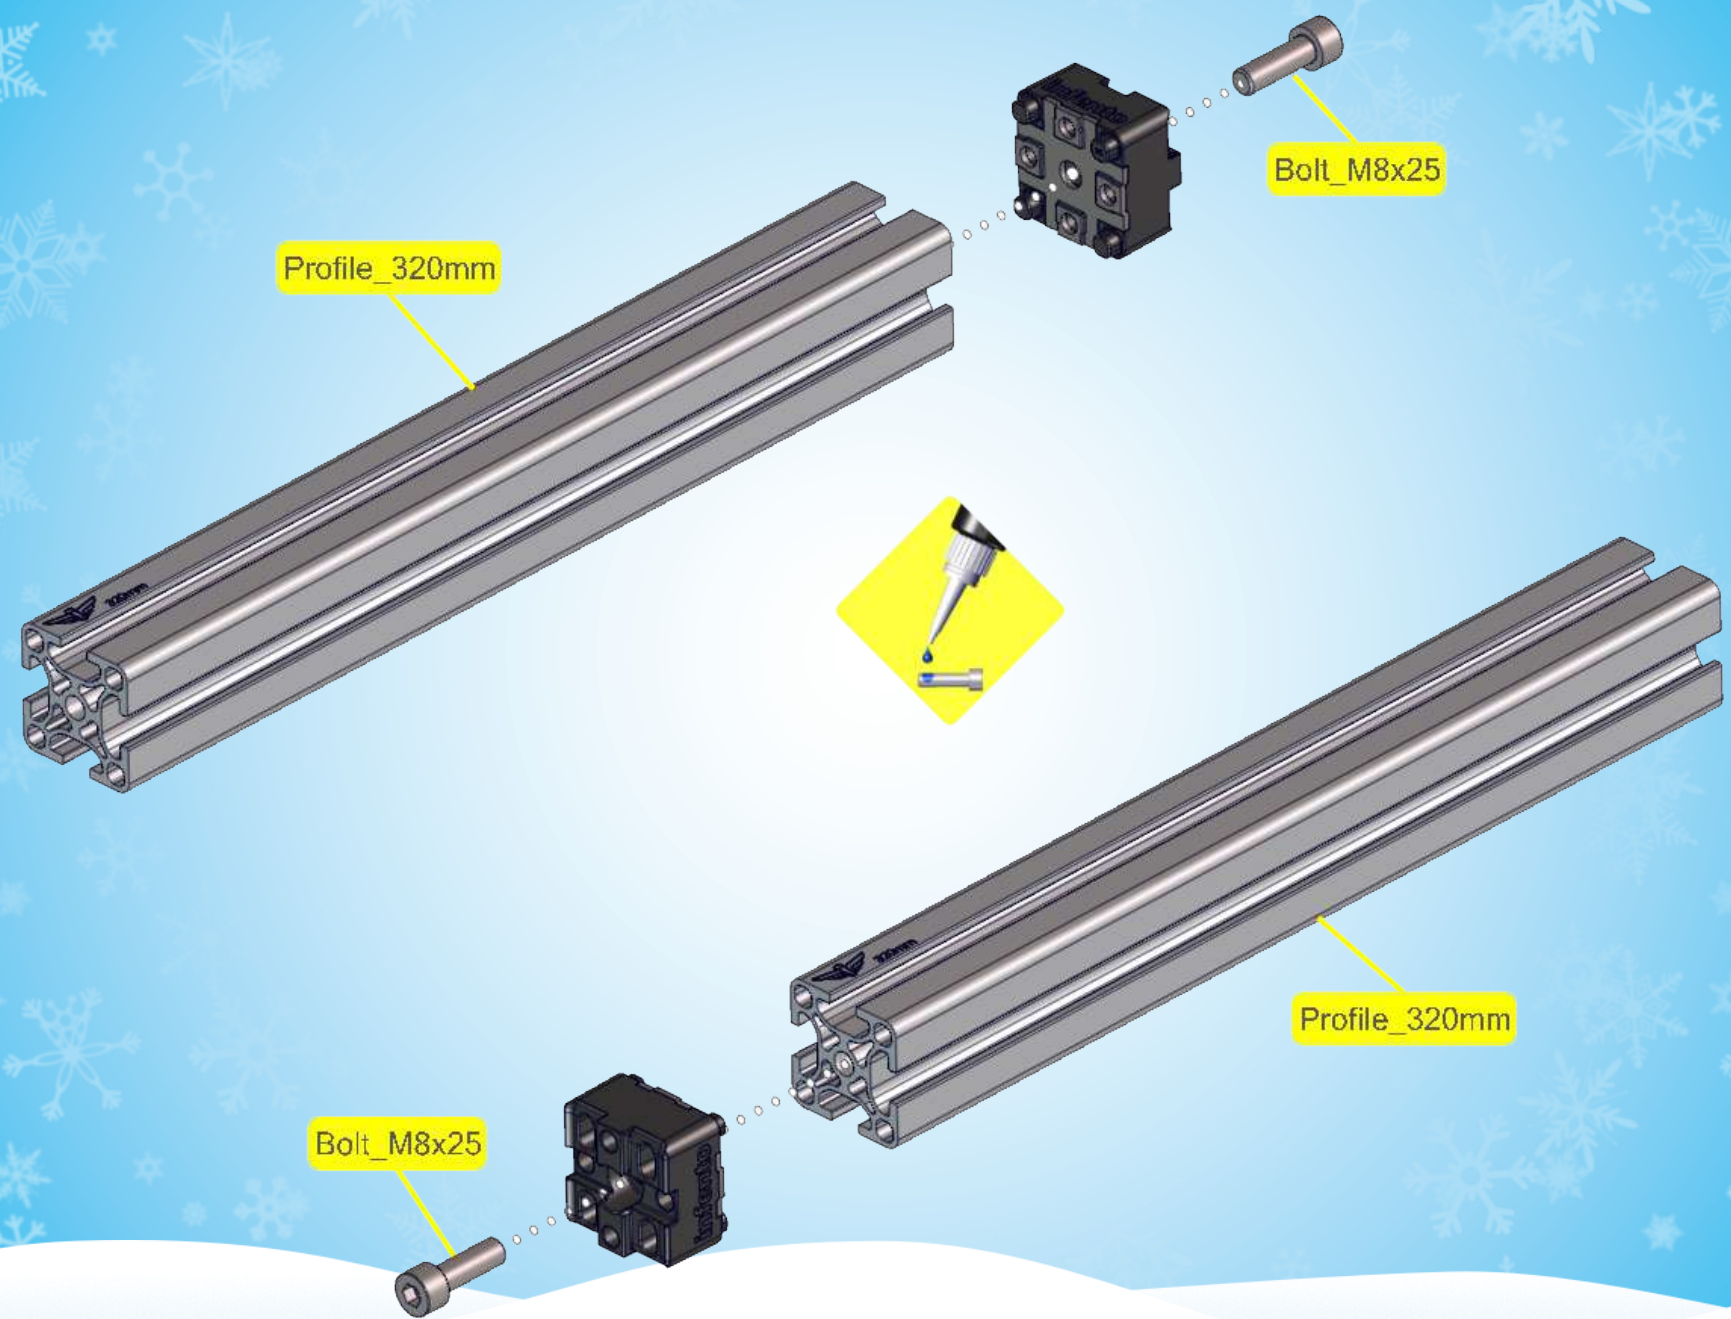

# ICEBREAKER<sup>G1</sup>

A.1

Profile\_320mm

Bolt\_M8x25

Profile\_320mm

Bolt\_M8x25

LockBolt\_M6x50

Square nut M6