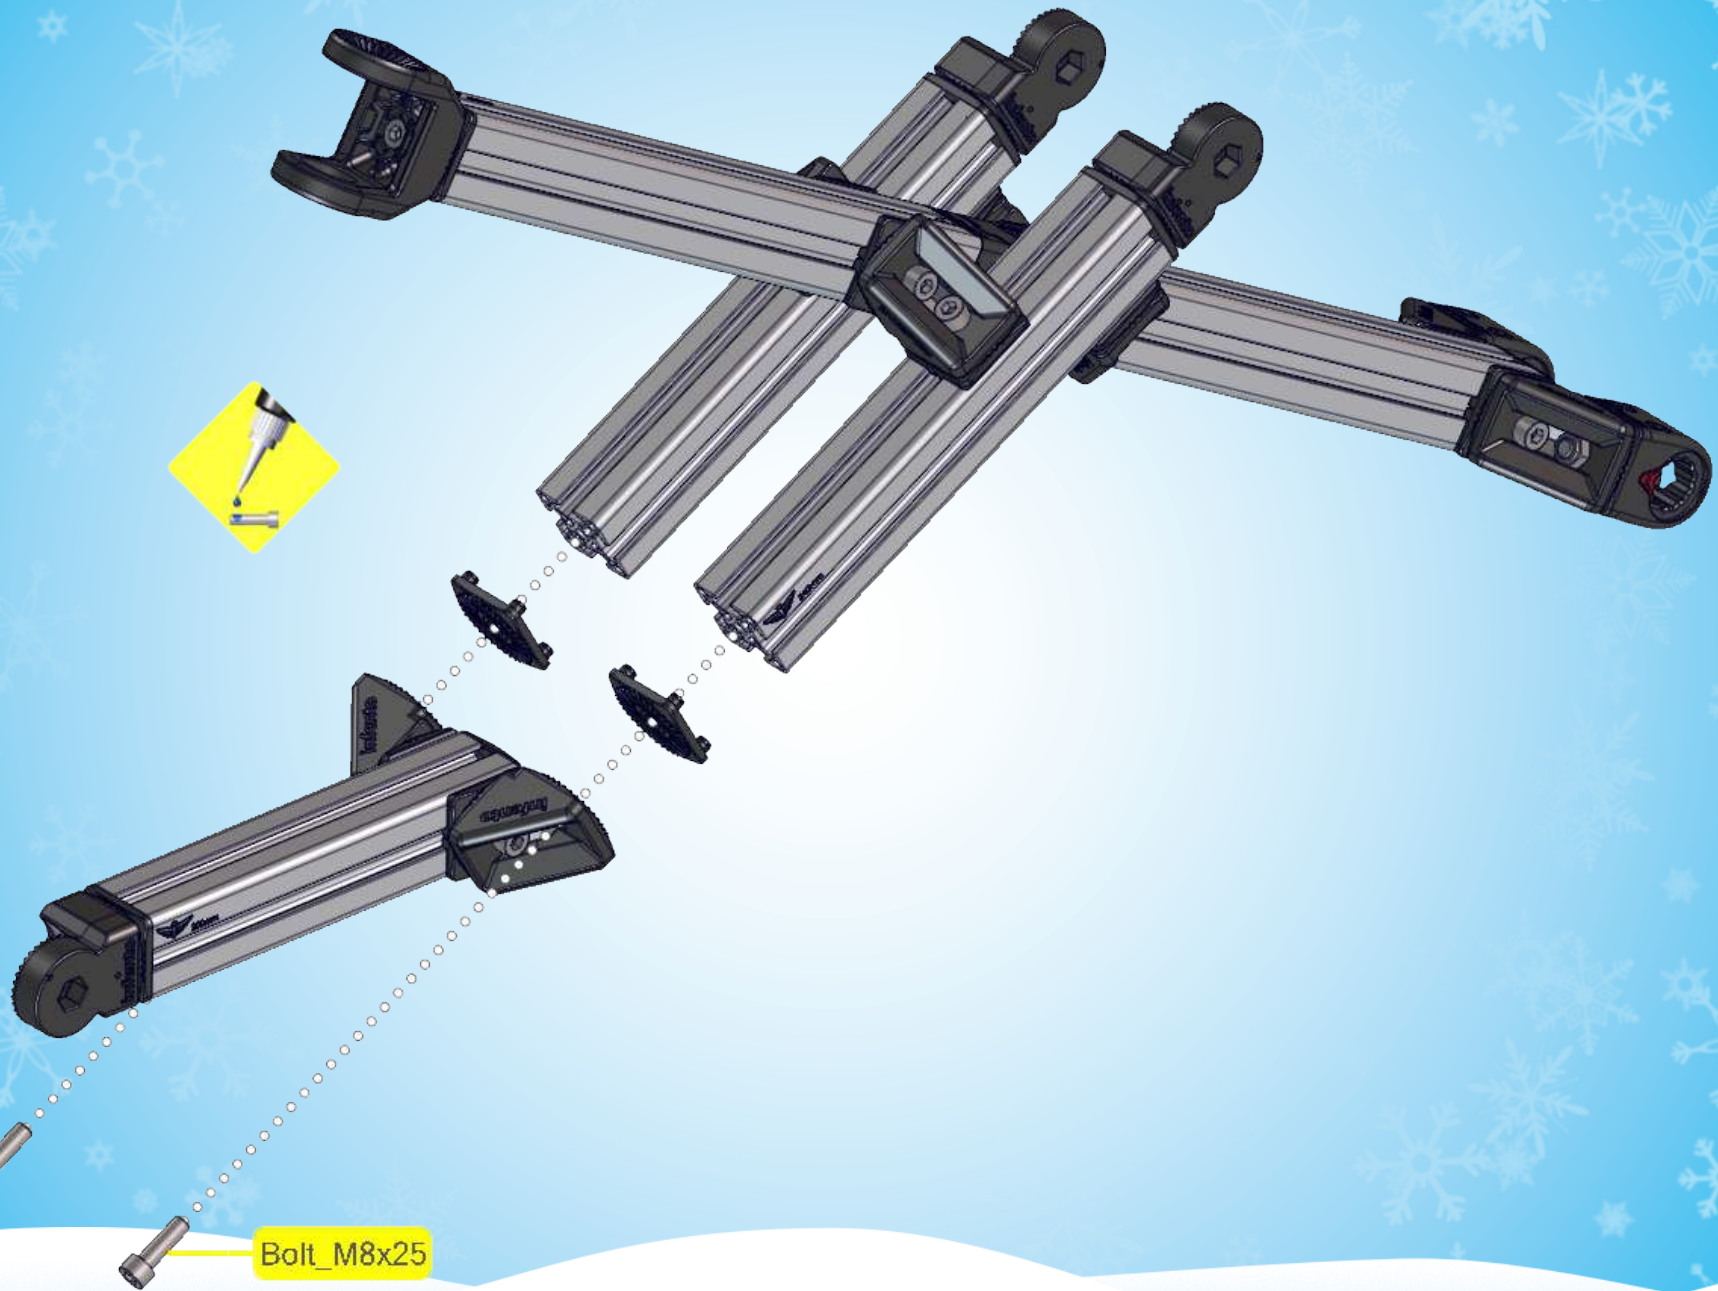

Profile\_240mm

A.13

Bolt\_M8x20

A.16

Bolt\_M8x20

A.17

Bolt\_M8x25

Axle\_550mm