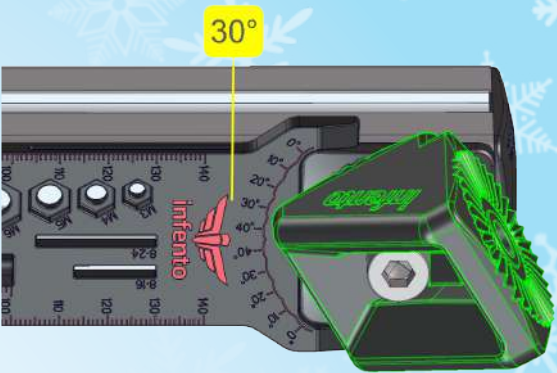

Profile\_240mm

A.13

Bolt\_M8x20

A.16

Bolt\_M8x20

A.17

Bolt\_M8x25

Axle\_550mm