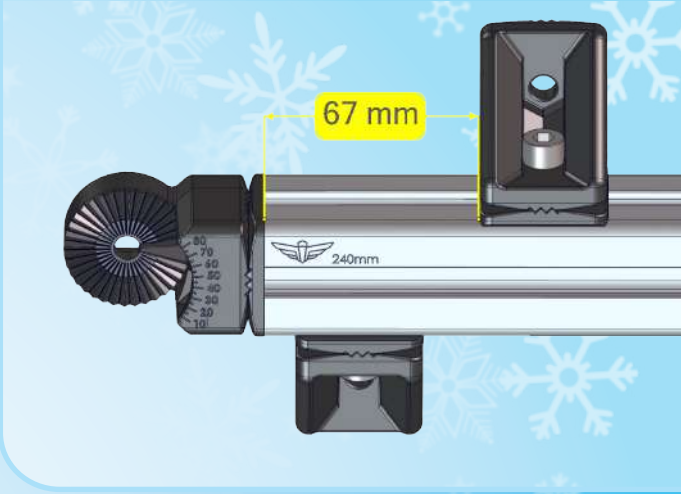

# ICEBREAKER<sup>G1</sup>

A.1

Profile\_320mm

Bolt\_M8x25

Profile\_320mm

Bolt\_M8x25

LockBolt\_M6x50

Square nut M6

Bolt\_M8x20

Profile\_240mm

Bolt\_M8x25

Bolt\_M8x20

10 mm

A.8

A.9

Bolt\_M8x25

Profile\_240mm

A.13

Bolt\_M8x20

A.16

Bolt\_M8x20

A.17

Bolt\_M8x25

Axle\_550mm