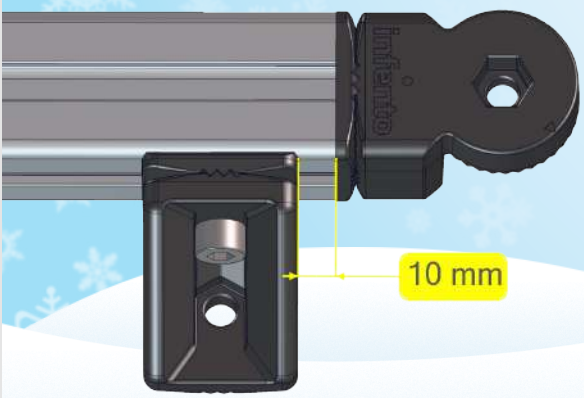

# ICEBREAKER<sup>G1</sup>

A.1

Profile\_320mm

Bolt\_M8x25

Profile\_320mm

Bolt\_M8x25

LockBolt\_M6x50

Square nut M6

Bolt\_M8x20

Profile\_240mm

Bolt\_M8x25

Bolt\_M8x20

10 mm

A.8

A.9

Bolt\_M8x25