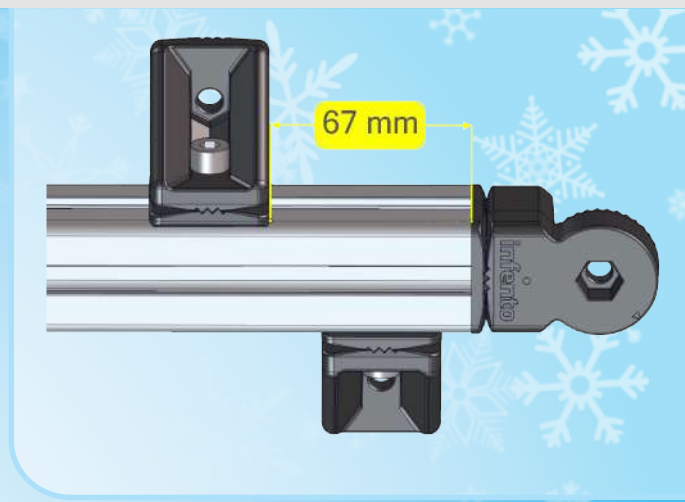

# ICEBREAKER<sup>G1</sup>

A.1

Profile\_320mm

Bolt\_M8x25

Profile\_320mm

Bolt\_M8x25

LockBolt\_M6x50

Square nut M6

Bolt\_M8x20

Profile\_240mm

Bolt\_M8x25

Bolt\_M8x20

10 mm

A.8

A.9

Bolt\_M8x25

Profile\_240mm

A.13

Bolt\_M8x20

A.16

Bolt\_M8x20

A.17

Bolt\_M8x25

Axle\_550mm