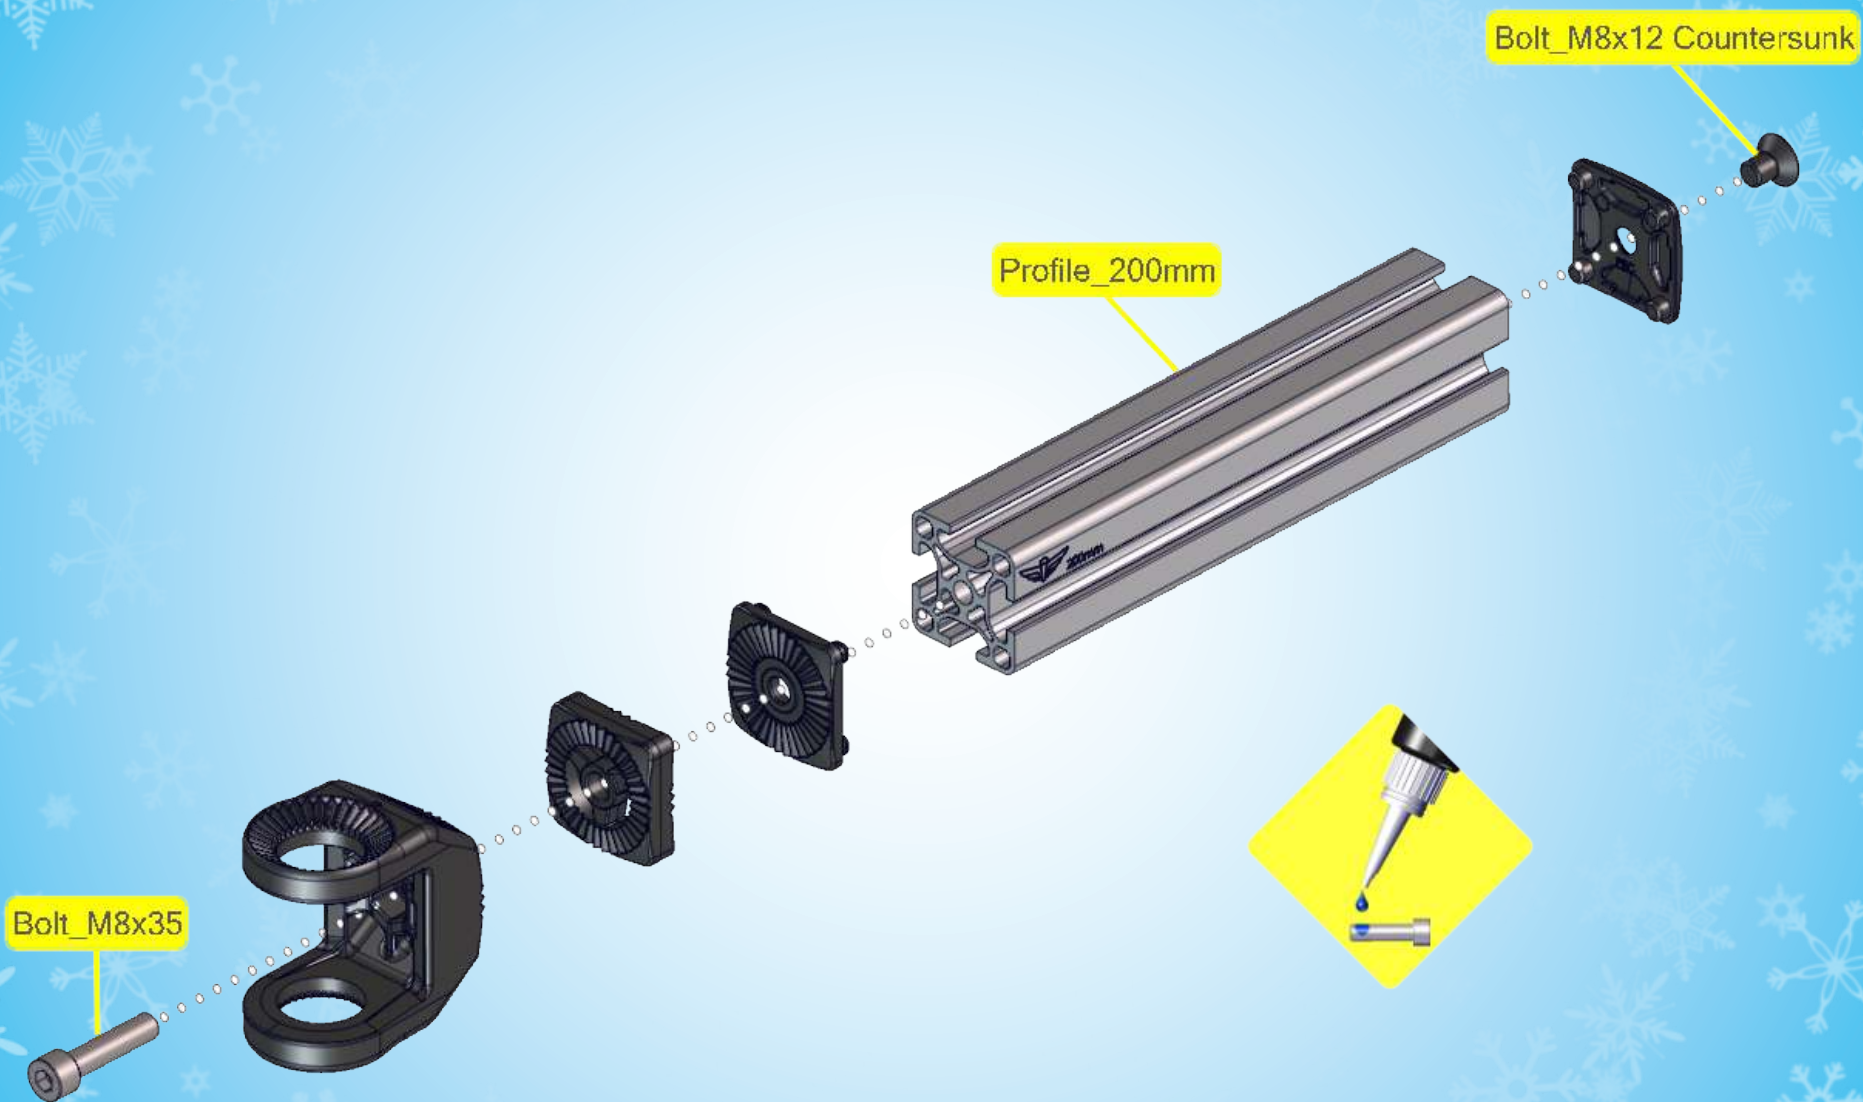

Age 4 - 7

31 kg | 81 lbs

97 cm - 130 cm  
38 inch - 51 inch

LEVEL

1.5 h

**BLIZZARD**<sup>G1</sup>

A.1

Bolt\_M8x12 Countersunk

Profile\_240mm

Bolt\_M8x25

A.3

Square nut M6

LockBolt\_M6x50

Bolt\_M8x20

Locknut M8

Bolt\_M8x25

Locknut M8

Bolt\_M8x65

B.1

B.2

B.3

Bolt\_M8x20

**B.5**

4 mm

Axle\_450mm

155 mm

**B.10**

Locknut M8

**2x**

Bolt\_M8x25

LockBolt\_M6x50

Square nut M6