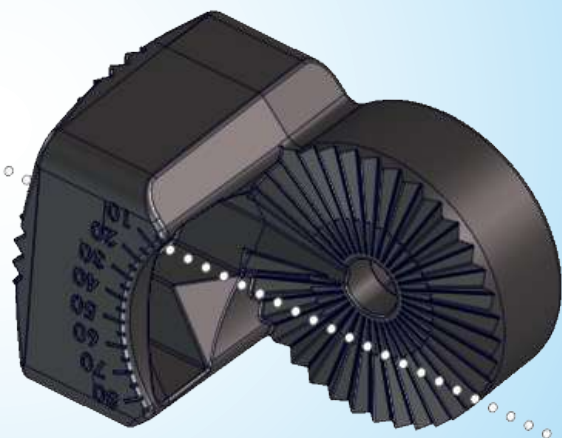

Age 4 - 7

31 kg | 81 lbs

97 cm - 130 cm  
38 inch - 51 inch

LEVEL

1.5 h

**BLIZZARD**<sup>G1</sup>

A.1

Bolt\_M8x12 Countersunk

Profile\_240mm

Bolt\_M8x25

A.3

Square nut M6

LockBolt\_M6x50

Bolt\_M8x20

Locknut M8

Bolt\_M8x25

Locknut M8

Bolt\_M8x65

B.1

B.2

B.3

Bolt\_M8x20

**B.5**

4 mm

Axle\_450mm

155 mm

**B.10**

Locknut M8

**2x**

Bolt\_M8x25

LockBolt\_M6x50

Square nut M6