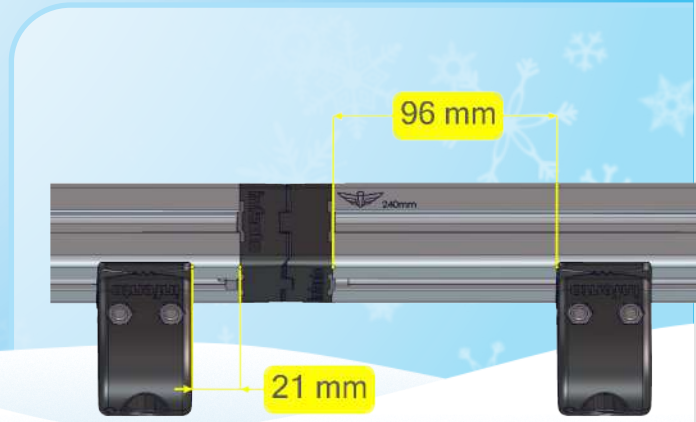

Age 4 - 7

31 kg | 81 lbs

97 cm - 130 cm  
38 inch - 51 inch

LEVEL

1.5 h

**BLIZZARD**<sup>G1</sup>

A.1

Bolt\_M8x12 Countersunk

Profile\_240mm

Bolt\_M8x25

A.3

Square nut M6

LockBolt\_M6x50

Bolt\_M8x20

Locknut M8

Bolt\_M8x25

Locknut M8

Bolt\_M8x65

B.1

B.2

B.3

Bolt\_M8x20

**B.5**

4 mm

Axle\_450mm

155 mm

**B.10**

Locknut M8

**2x**

Bolt\_M8x25

LockBolt\_M6x50

Square nut M6