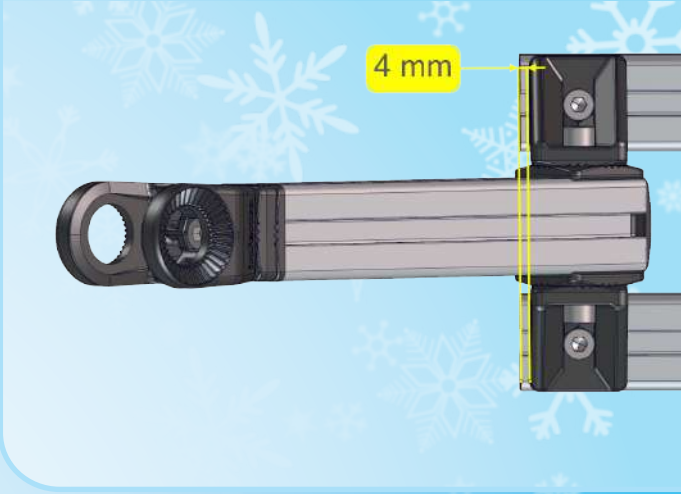

Age 4 - 7

31 kg | 81 lbs

97 cm - 130 cm  
38 inch - 51 inch

LEVEL

1.5 h

**BLIZZARD**<sup>G1</sup>

A.1

Bolt\_M8x12 Countersunk

Locknut M8

Bolt\_M8x65

B.1

B.2

B.3

Bolt\_M8x20

**B.5**

4 mm

Axle\_450mm

155 mm

**B.10**

Locknut M8

**2x**

Bolt\_M8x25

LockBolt\_M6x50

Square nut M6