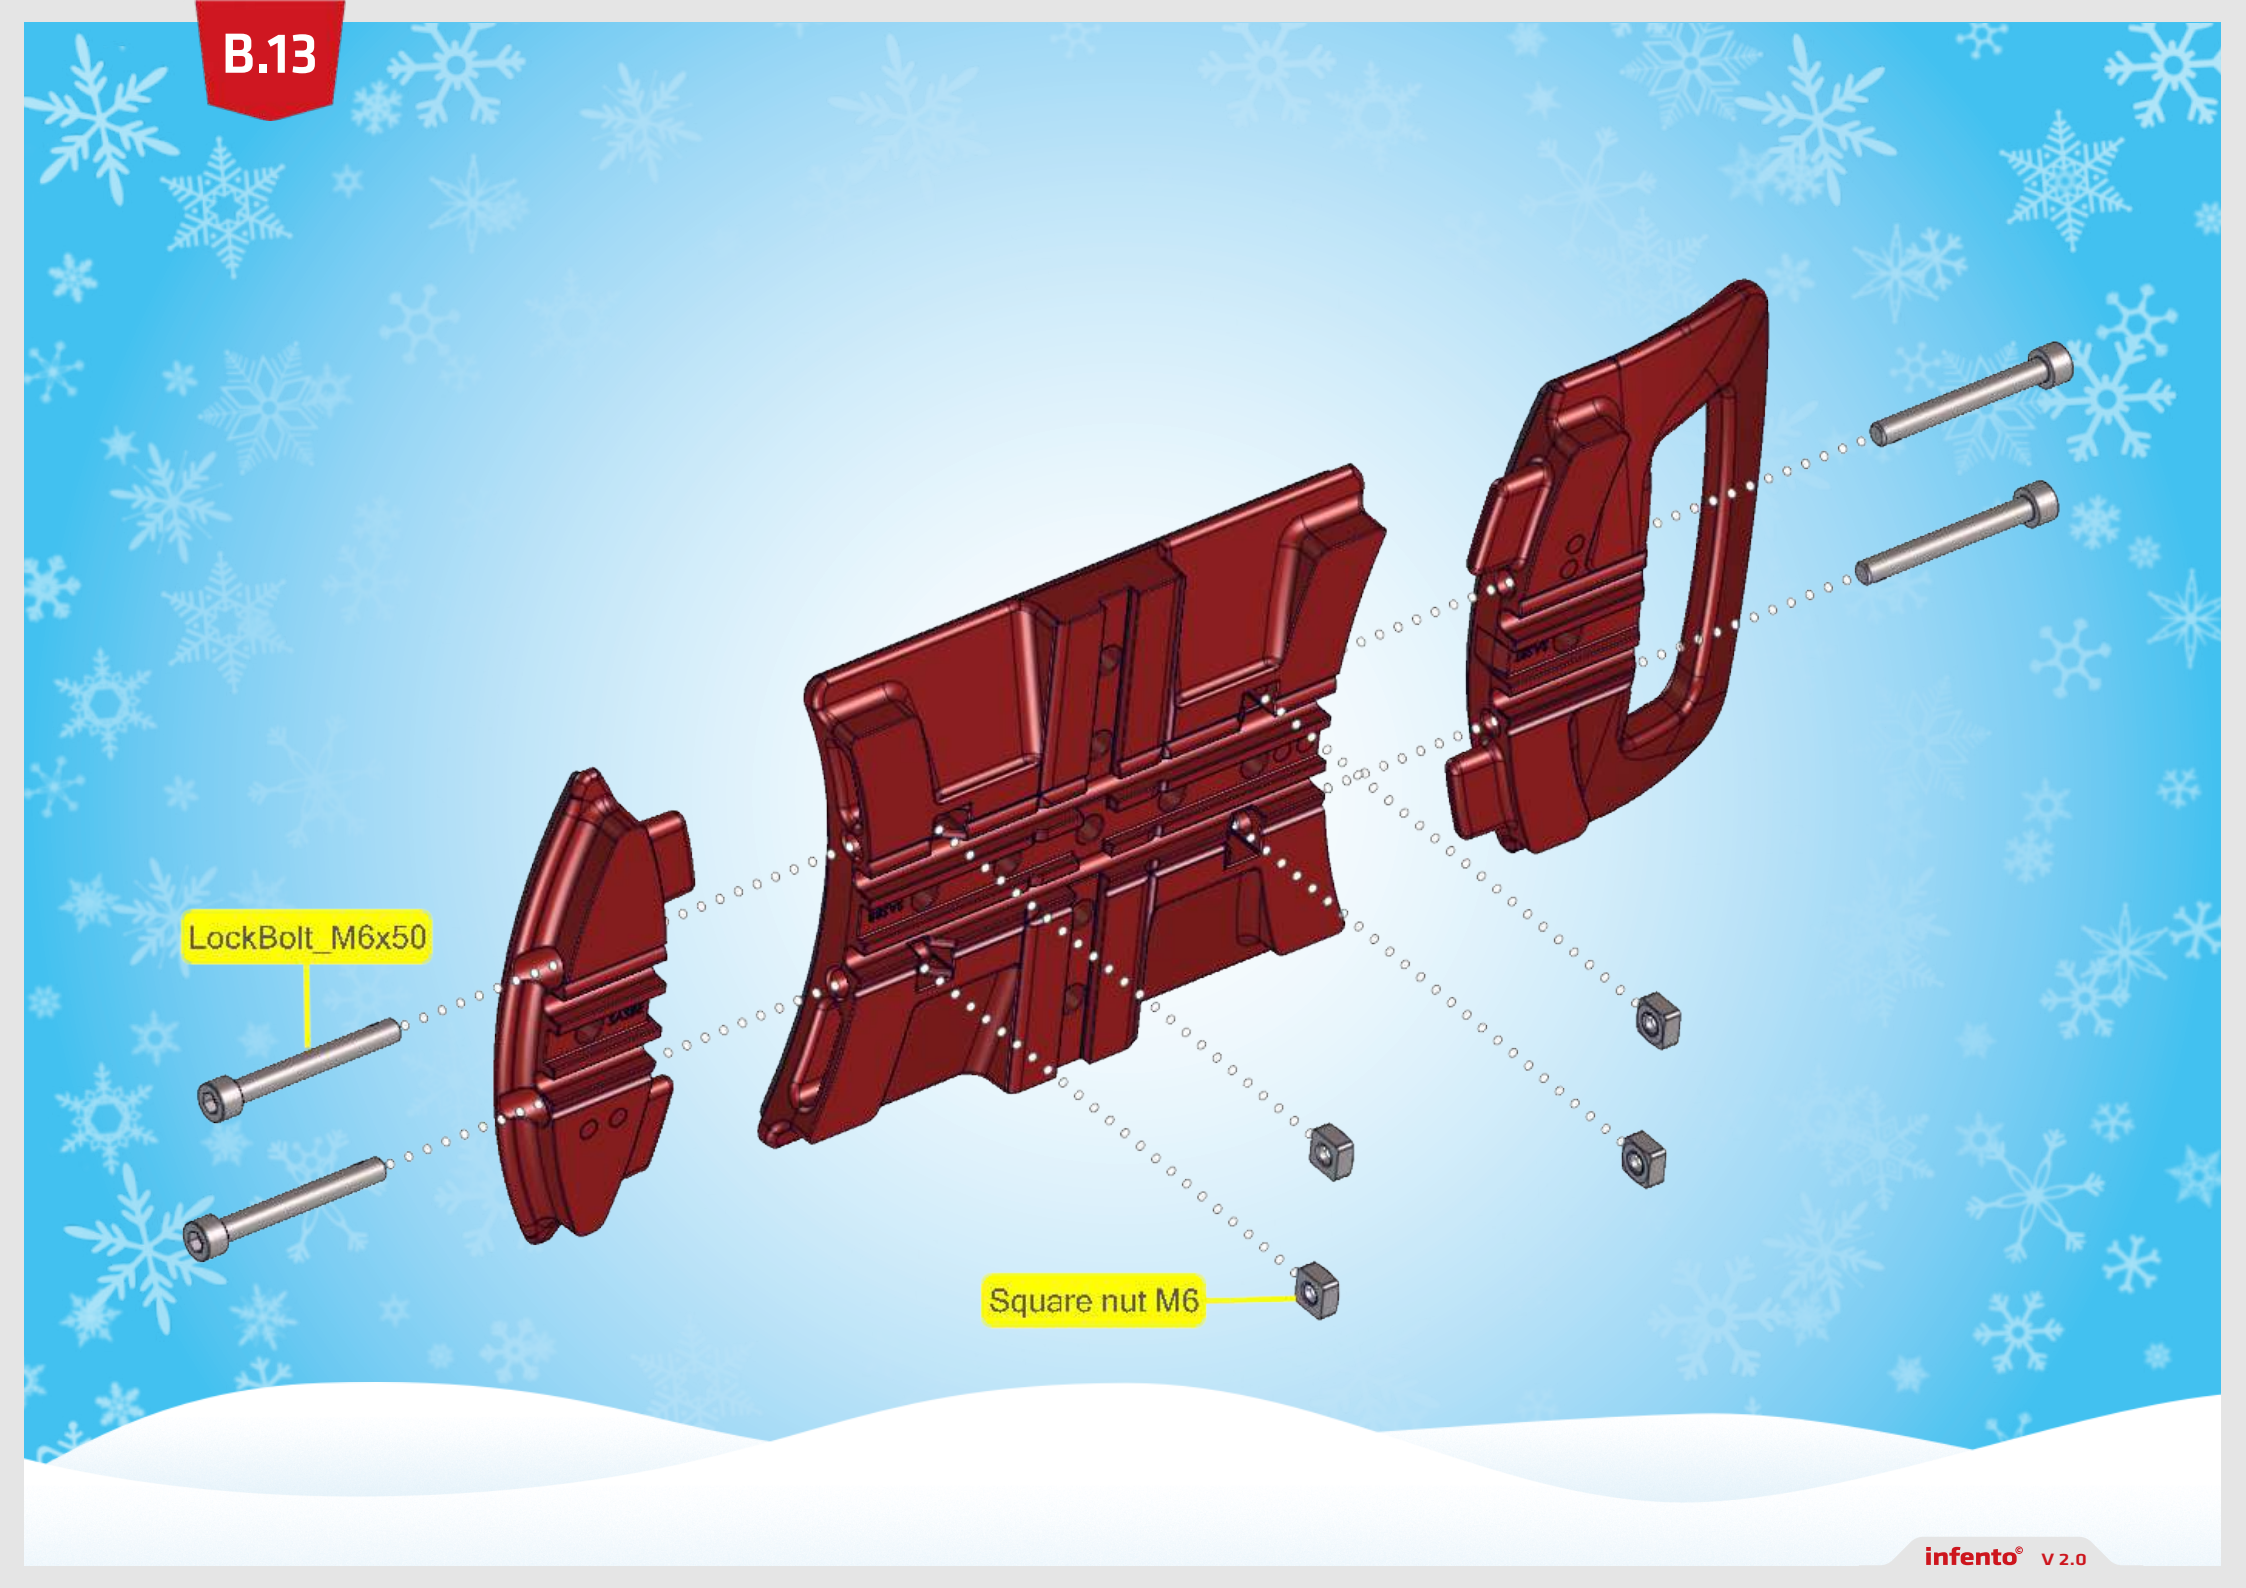

Axle\_450mm

155 mm

**B.10**

Locknut M8

**2x**

Bolt\_M8x25

LockBolt\_M6x50

Square nut M6