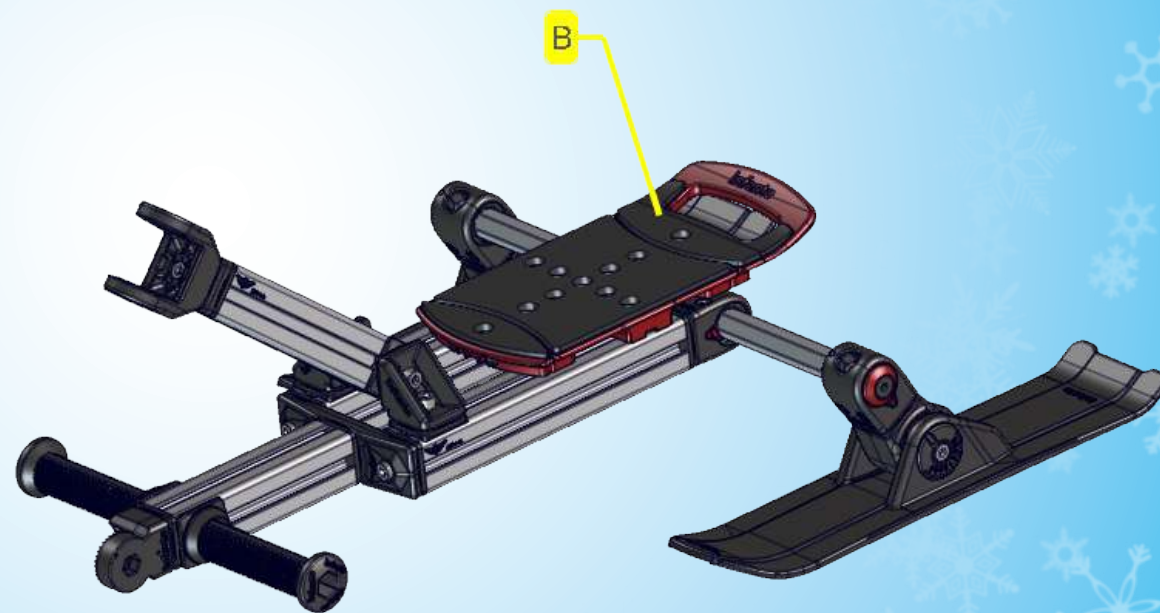

Age 4 - 7

31 kg | 81 lbs

97 cm - 130 cm  
38 inch - 51 inch

LEVEL

1.5 h

**BLIZZARD**<sup>G1</sup>

A.1

Bolt\_M8x12 Countersunk

Profile\_240mm

Bolt\_M8x25

A.3

Square nut M6

LockBolt\_M6x50

Bolt\_M8x20

Locknut M8

Bolt\_M8x25

Axle\_450mm

155 mm

**B.10**

Locknut M8

**2x**

Bolt\_M8x25

LockBolt\_M6x50

Square nut M6