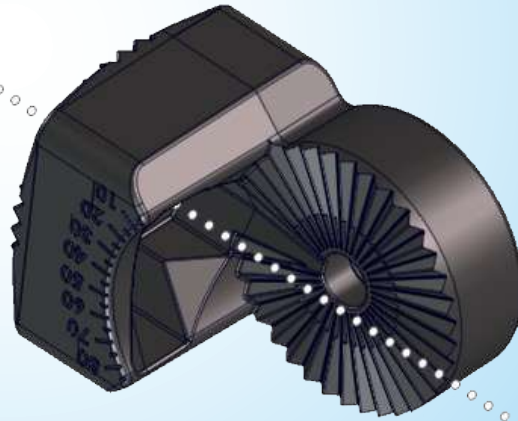

Square nut M6

A.8

Bolt_M8x20

35 mm

LockBolt_M6x50

Square nut M6

B.1

Bolt_M8x25

Profile_240mm

Bolt_M8x12 Countersunk

B.4

Bolt_M8x20

B.5

B.6

B.10

Locknut M8

Bolt_M8x25

B.11

Locknut M8

Bolt_M8x65

B.14

C.1

C.3

C.4