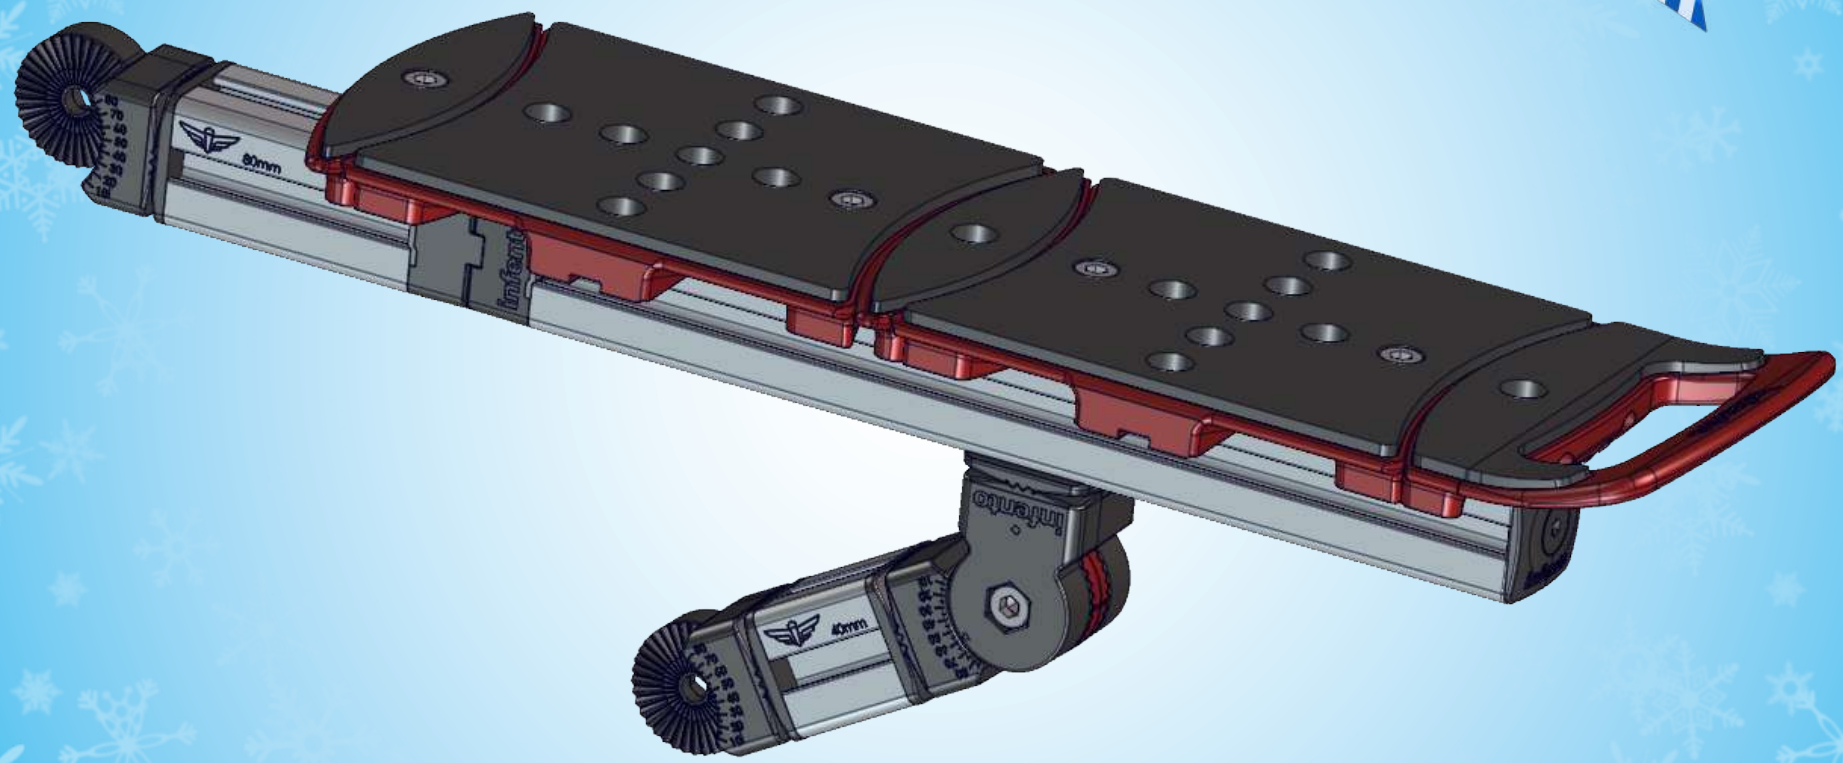

Square nut M6

A.8

Bolt_M8x20

35 mm

LockBolt_M6x50

Square nut M6

B.1

Bolt_M8x25