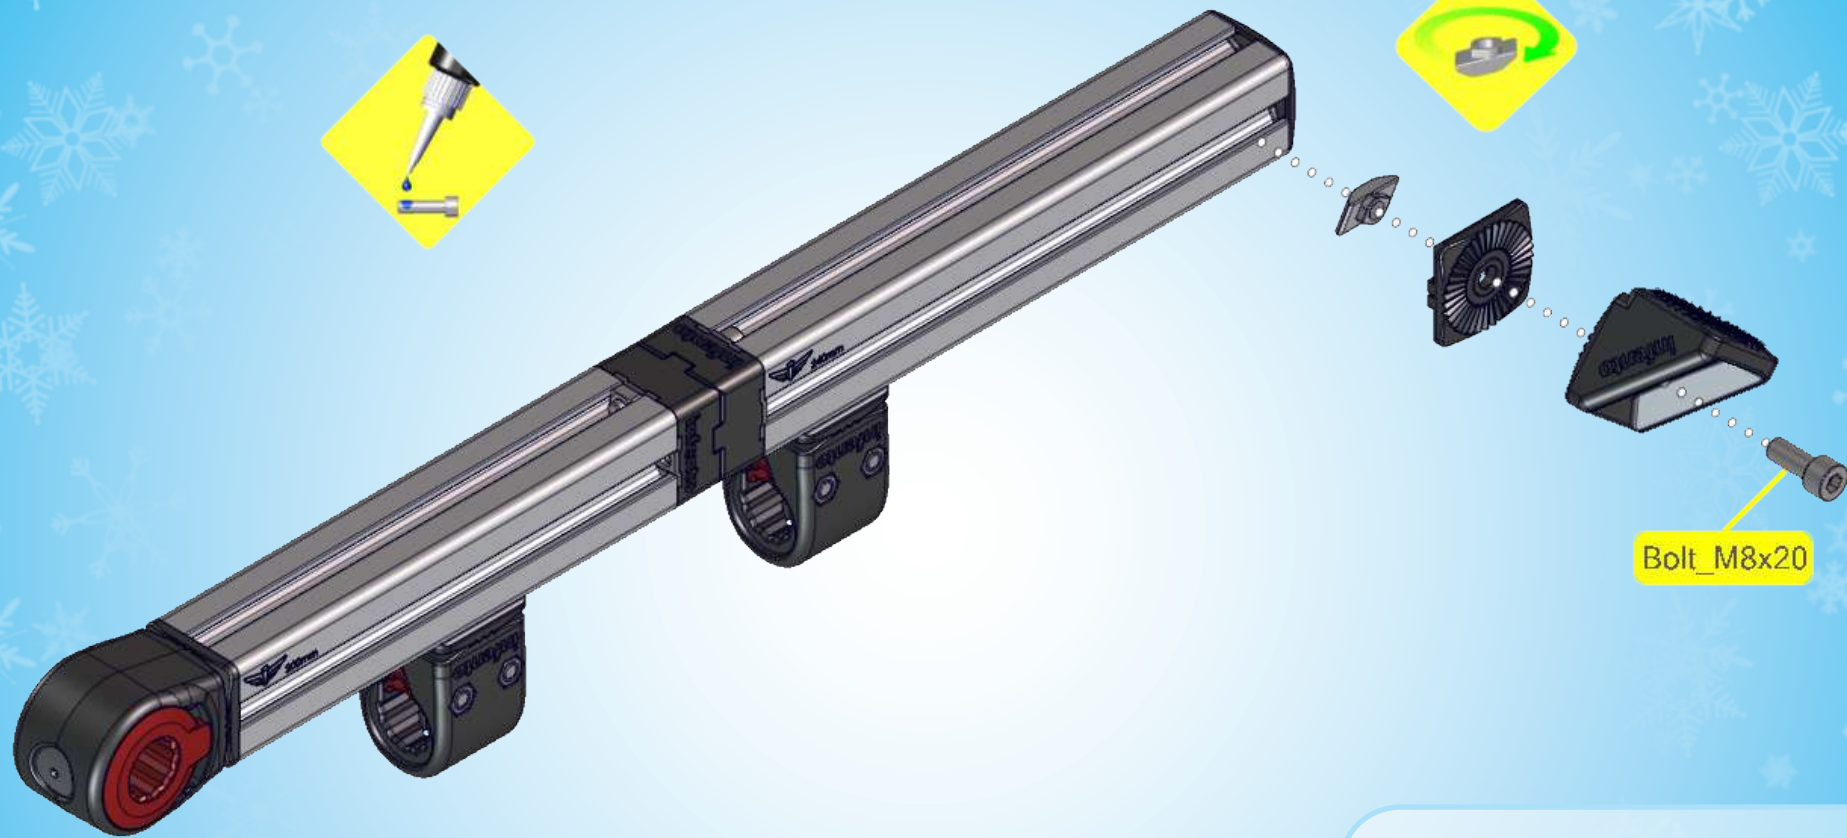

Profile_240mm

Bolt_M8x12 Countersunk

B.4

Bolt_M8x20

B.5

B.6

B.10

Locknut M8