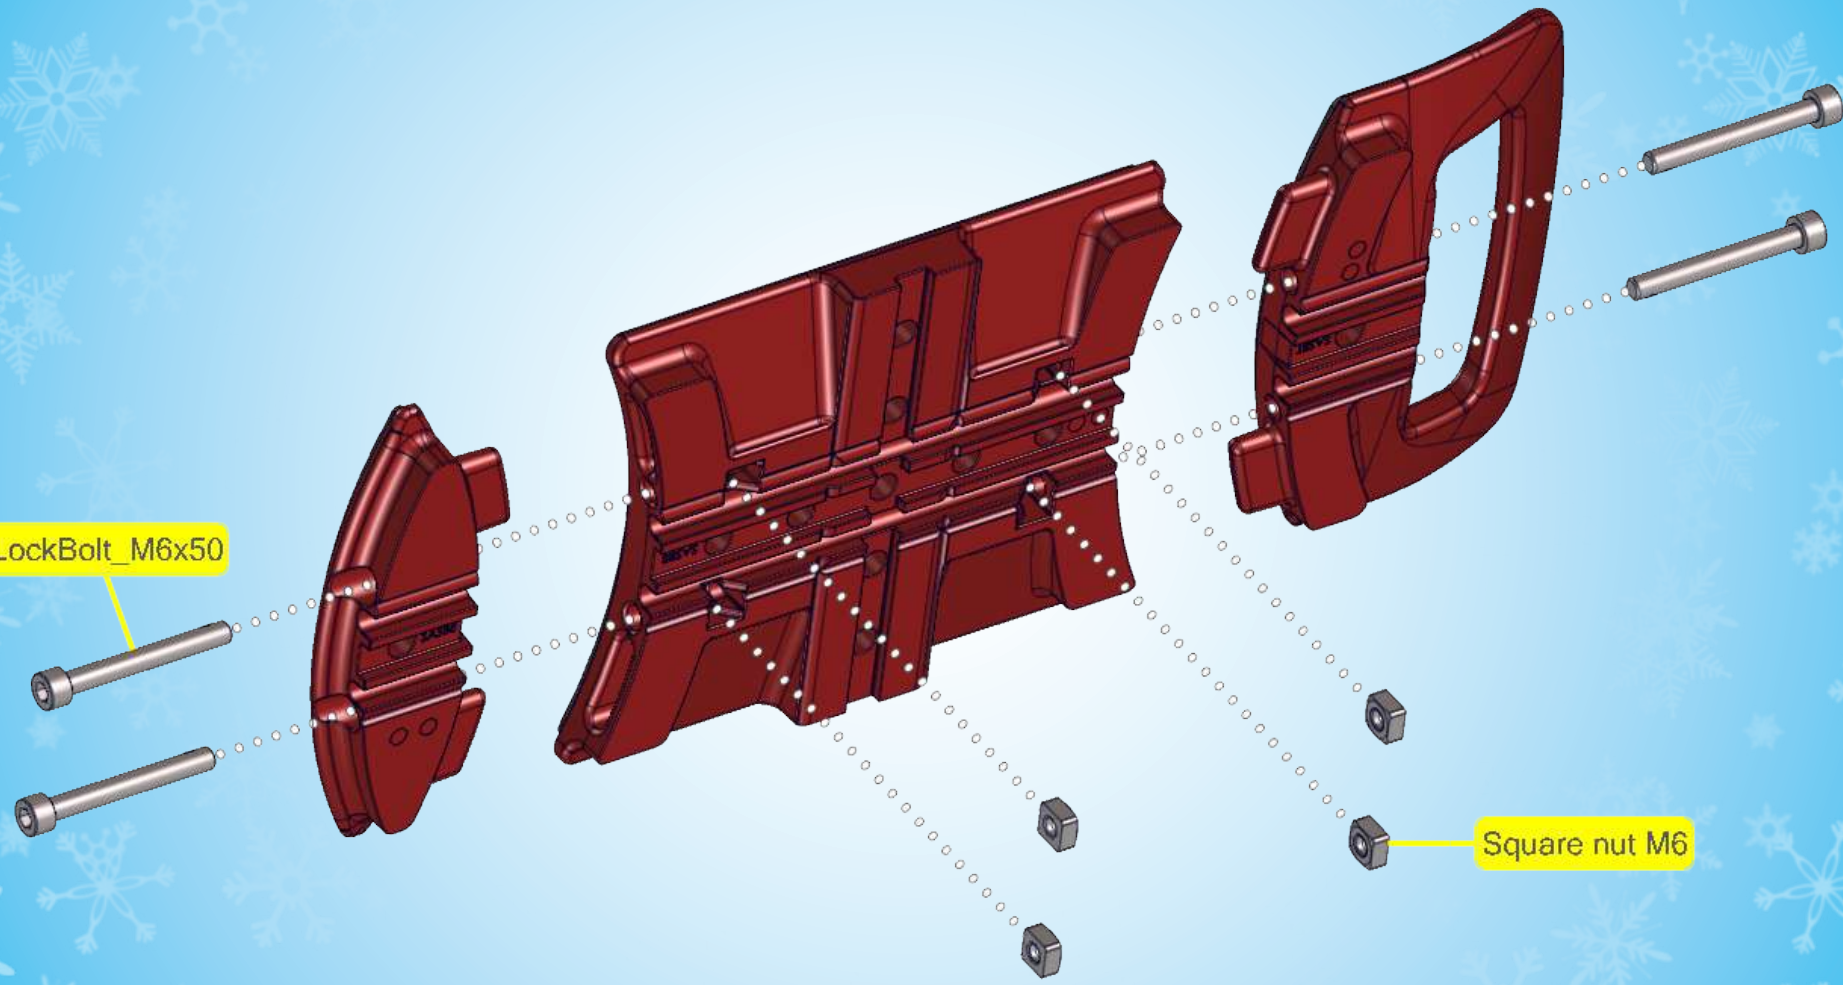

Square nut M6

A.8

Bolt_M8x20

35 mm

LockBolt_M6x50

Square nut M6

B.1

Bolt_M8x25