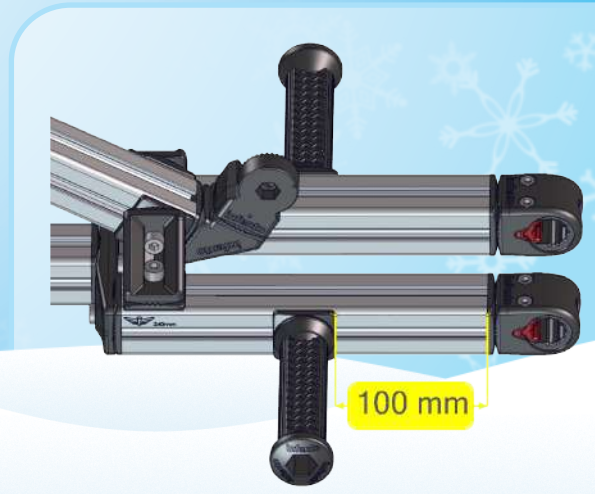

Bolt_M8x20

C.7

Bolt_M8x25

Profile_160mm

Bolt_M8x25

Axle_550mm

C.12

Locknut M8