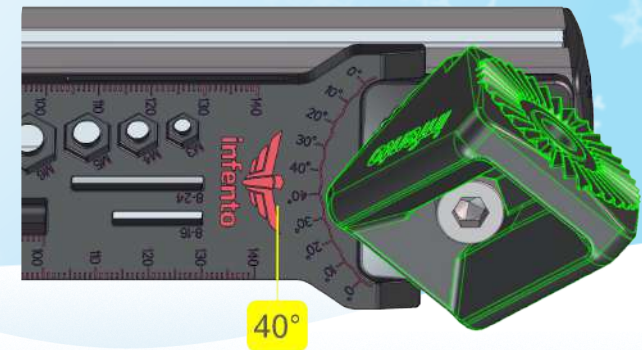

Profile_240mm

Bolt_M8x12 Countersunk

B.4

Bolt_M8x20

B.5

B.6

B.10

Locknut M8