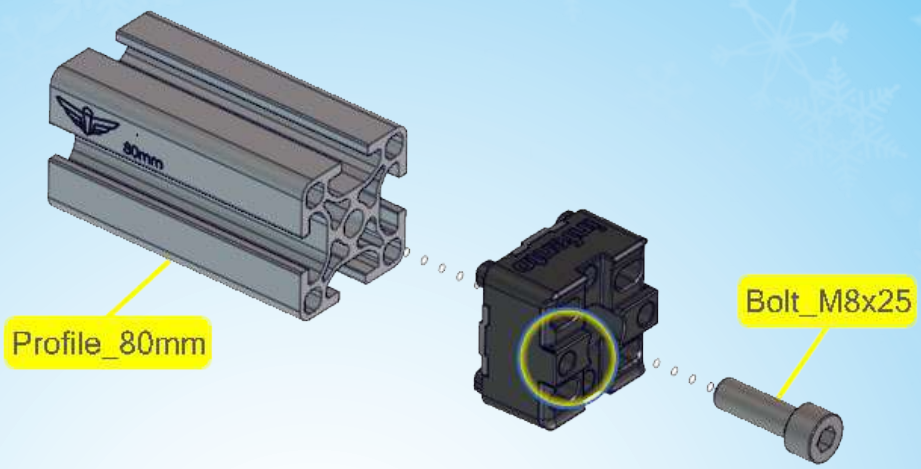

Age 8+

69 kg | 153 lbs

118 cm - 166 cm
47 inch - 66 inch

LEVEL

1.5 h

BLIZZARD DUO^{G1}

A.1

A.2

LockBolt_M6x50

Square nut M6

A.3

Bolt_M8x25

Bolt_M8x12 Countersunk

Bolt_M8x20

A.5

LockBolt_M6x50

Square nut M6

A.8

Bolt_M8x20

35 mm

LockBolt_M6x50

Square nut M6

B.1

Bolt_M8x25