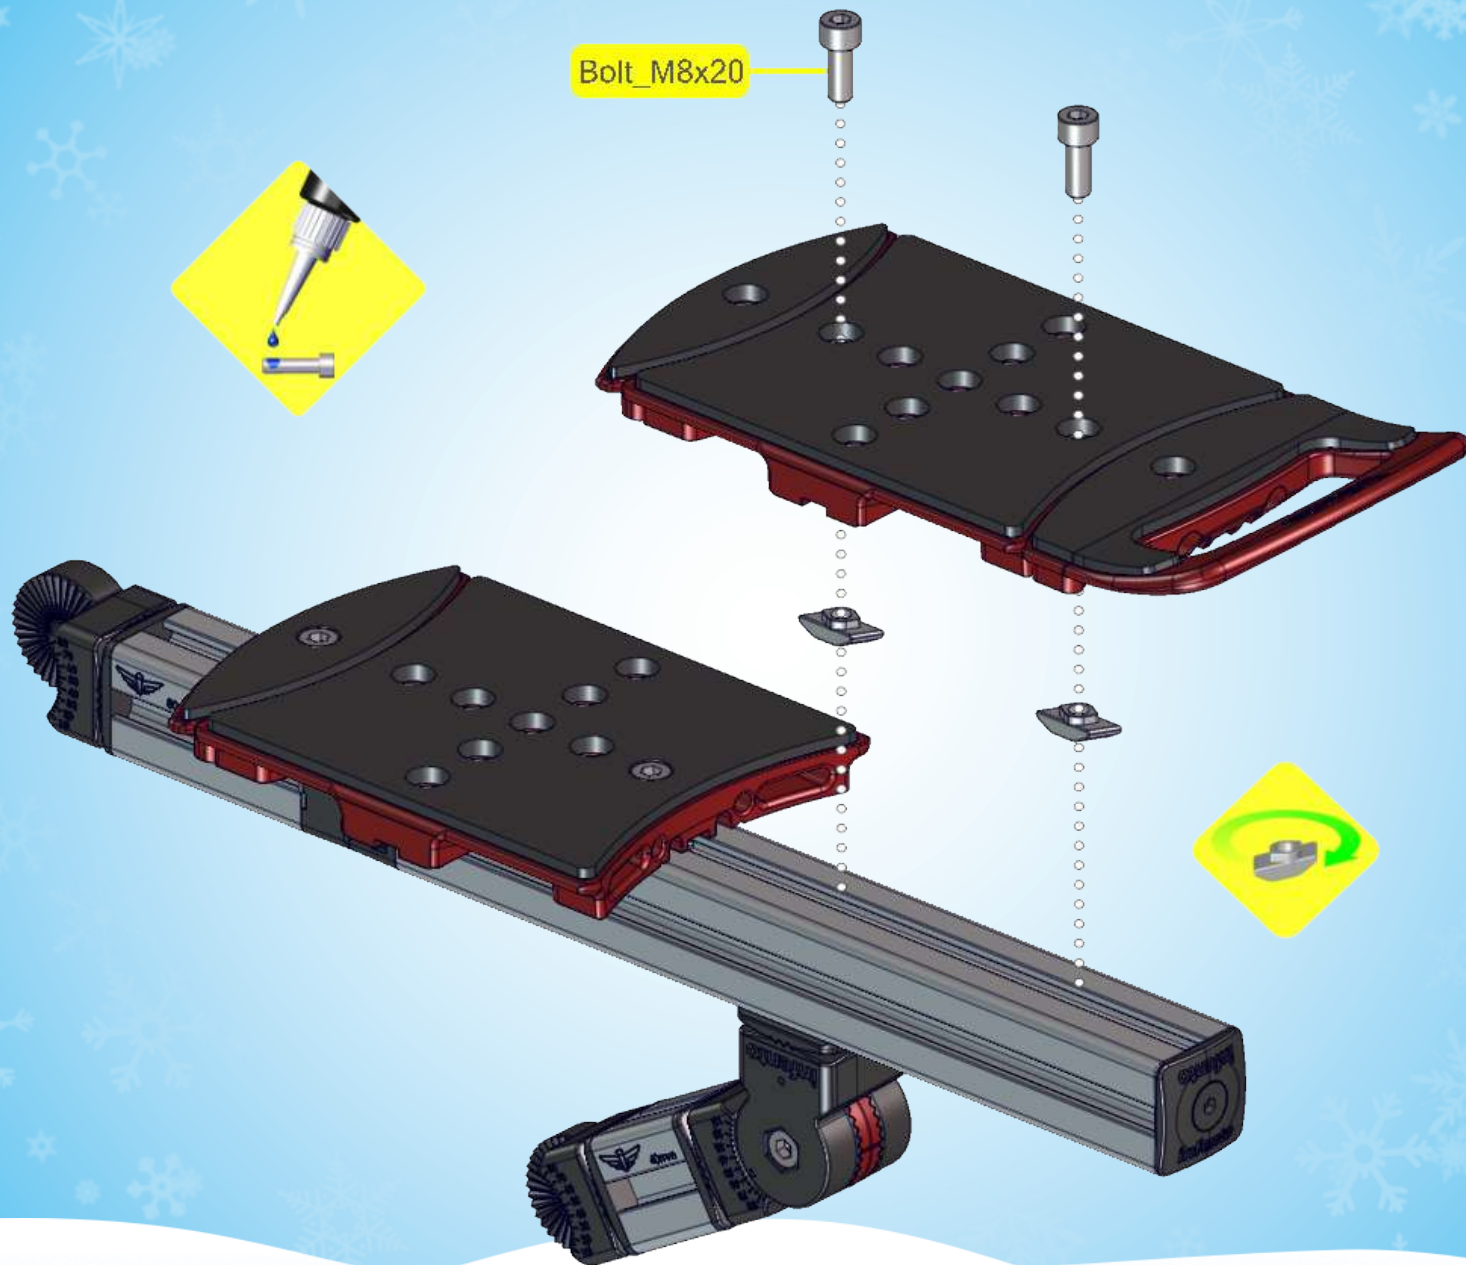

Square nut M6

A.8

Bolt_M8x20

35 mm

LockBolt_M6x50

Square nut M6

B.1

Bolt_M8x25