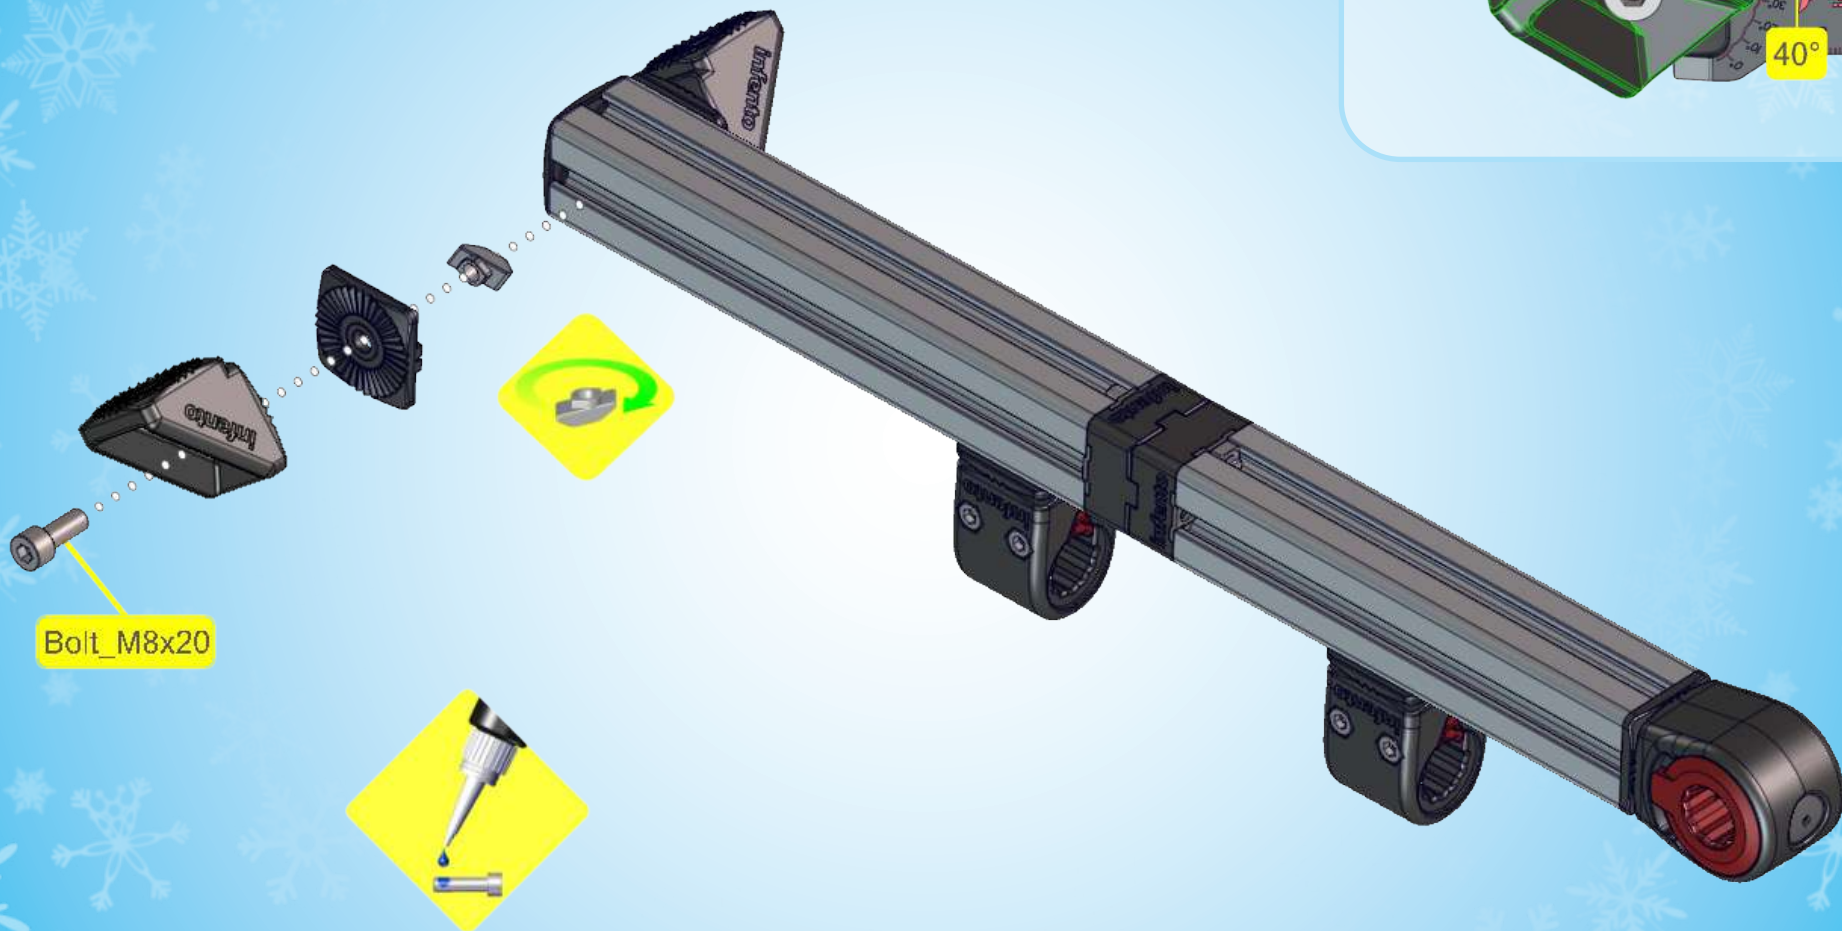

Profile_240mm

Bolt_M8x12 Countersunk

B.4

Bolt_M8x20

B.5

B.6

B.10

Locknut M8