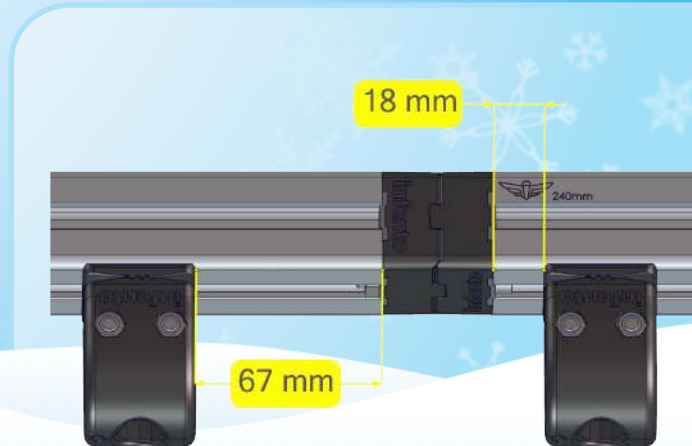

Profile_240mm

Bolt_M8x12 Countersunk

B.4

Bolt_M8x20

B.5

B.6

B.10

Locknut M8