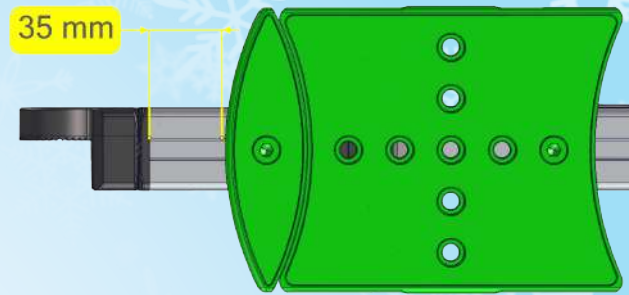

Square nut M6

A.8

Bolt_M8x20

35 mm

LockBolt_M6x50

Square nut M6

B.1

Bolt_M8x25