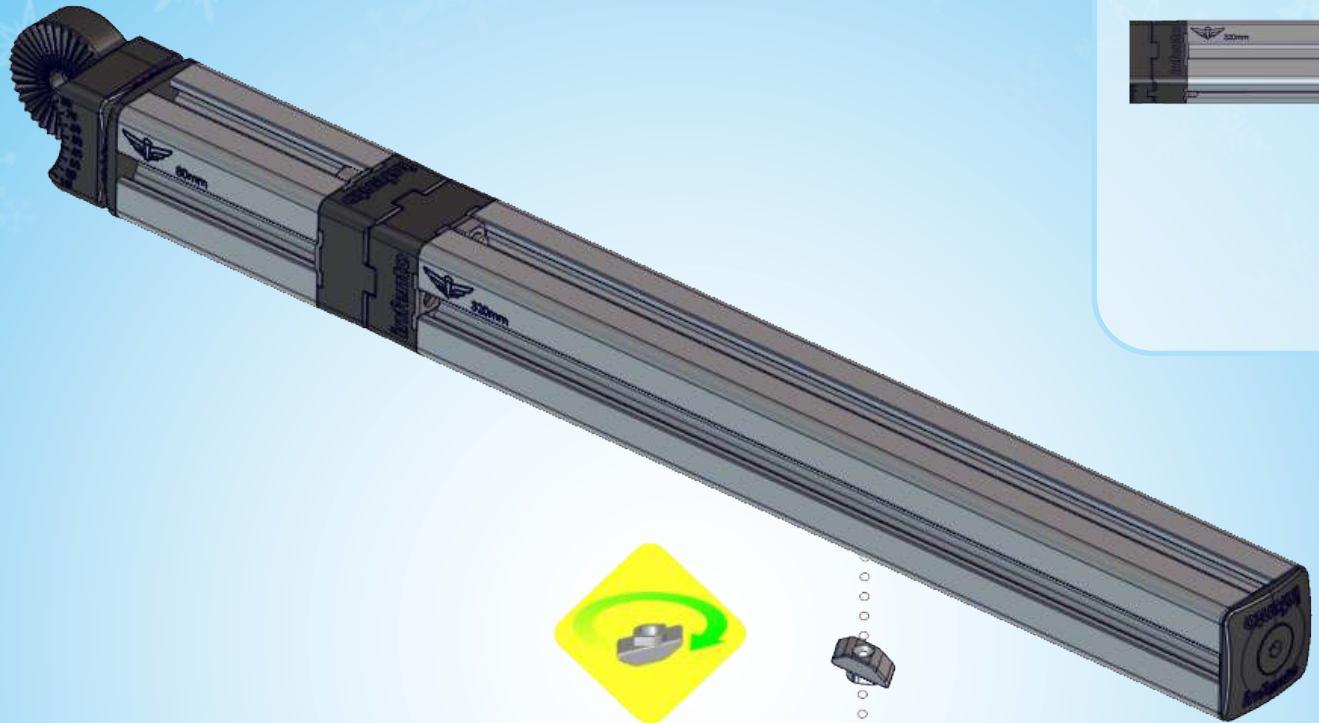

Bolt_M8x20